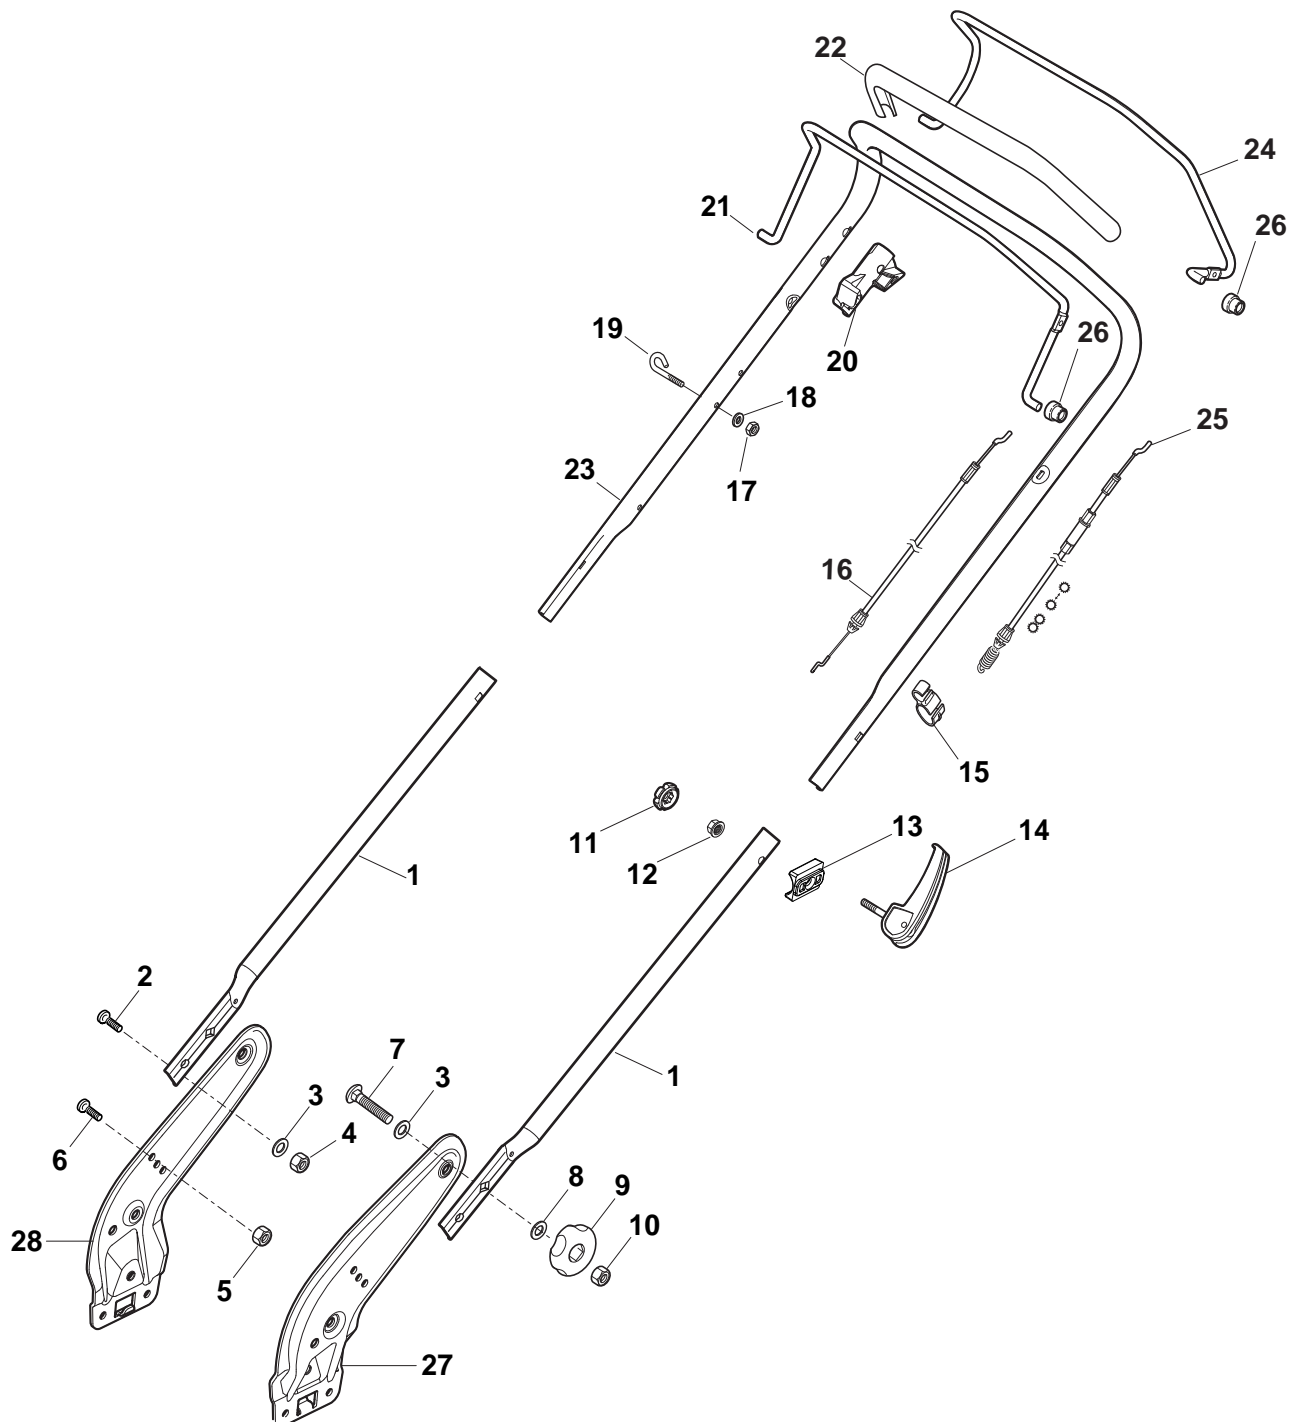

THIS INFORMATION IS NOT INTENDED FOR SALE OR RESALE, AND THIS NOTICE MUST REMAIN ON ALL COPIES.

Deck And Height Adjusting				
POS	PART. NO	Q.ty	DESCRIPTION	REMARKS
1	381004723/0	1	Deck Red	
2	322785304/0	2	Support	
3	112728697/0	4	Screw	
4	322545154/0	2	Plate	
5	112728697/0	4	Screw	
6	381002042/0	1	Rod, Height Adjustment	
7	112436051/0	2	Plate	
8	122446193/0	1	Spring	
9	381302859/0	1	Axle, Rear Wheels	
10	122171002/0	1	Spacer	
11	112727803/0	4	Screw	
12	112154510/0	4	Nut	
13	119216035/0	2	Bearing	
14	381007448/1	2	Wheel Ø 180	
16	112155000/0	2	Nut	
17	112521350/0	2	Washer	
18	322110687/0	2	Hub Cap Grey	
19	322500108/0	1	Front Combi	
19	322500102/0	1	Front Combi	
21	112728124/0	2	Screw	
22	112728450/0	1	Screw	Only With Muehling
23	322034002/0	1	Washing Connection	Only With Muehling

Handle, Upper Part				
POS	PART. NO	Q.ty	DESCRIPTION	REMARKS
1	381007048/0	2	Handle, Lower Part	
2	112727803/0	2	Screw	
3	112540060/0	2	Washer	
4	112154510/0	2	Nut	
5	112155000/0	2	Nut	
6	112760605/0	2	Screw	
7	112691200/0	2	Screw	
8	112523060/0	2	Washer	
9	322399804/1	2	Knob	
10	112293200/0	2	Nut	
11	322399835/0	2	Knob	
12	122131750/0	2	Nut	
13	322680016/0	2	Support	
14	381103350/0	2	Handle	
15	118390020/0	1	Fairlead	
16	181030056/0	1	Cable, Thread Engine Brake	
17	112154510/0	1	Nut	
18	112521330/0	1	Washer	
19	122430313/0	1	Guide Spring	
20	322545204/0	1	Fulcrum Pin	
21	181003300/1	1	Lever, Engine Brake	
22	122291050/0	1	Handgrip Black	
23	381006838/0	1	Handle, Upper Part	
24	181003301/0	1	Lever, Driving	
25	381030051/0	1	Cable, Rear Drive	
26	122041966/0	2	Bush	
27	381005149/0	1	Bracket, R	
28	381005151/0	1	Bracket, L	