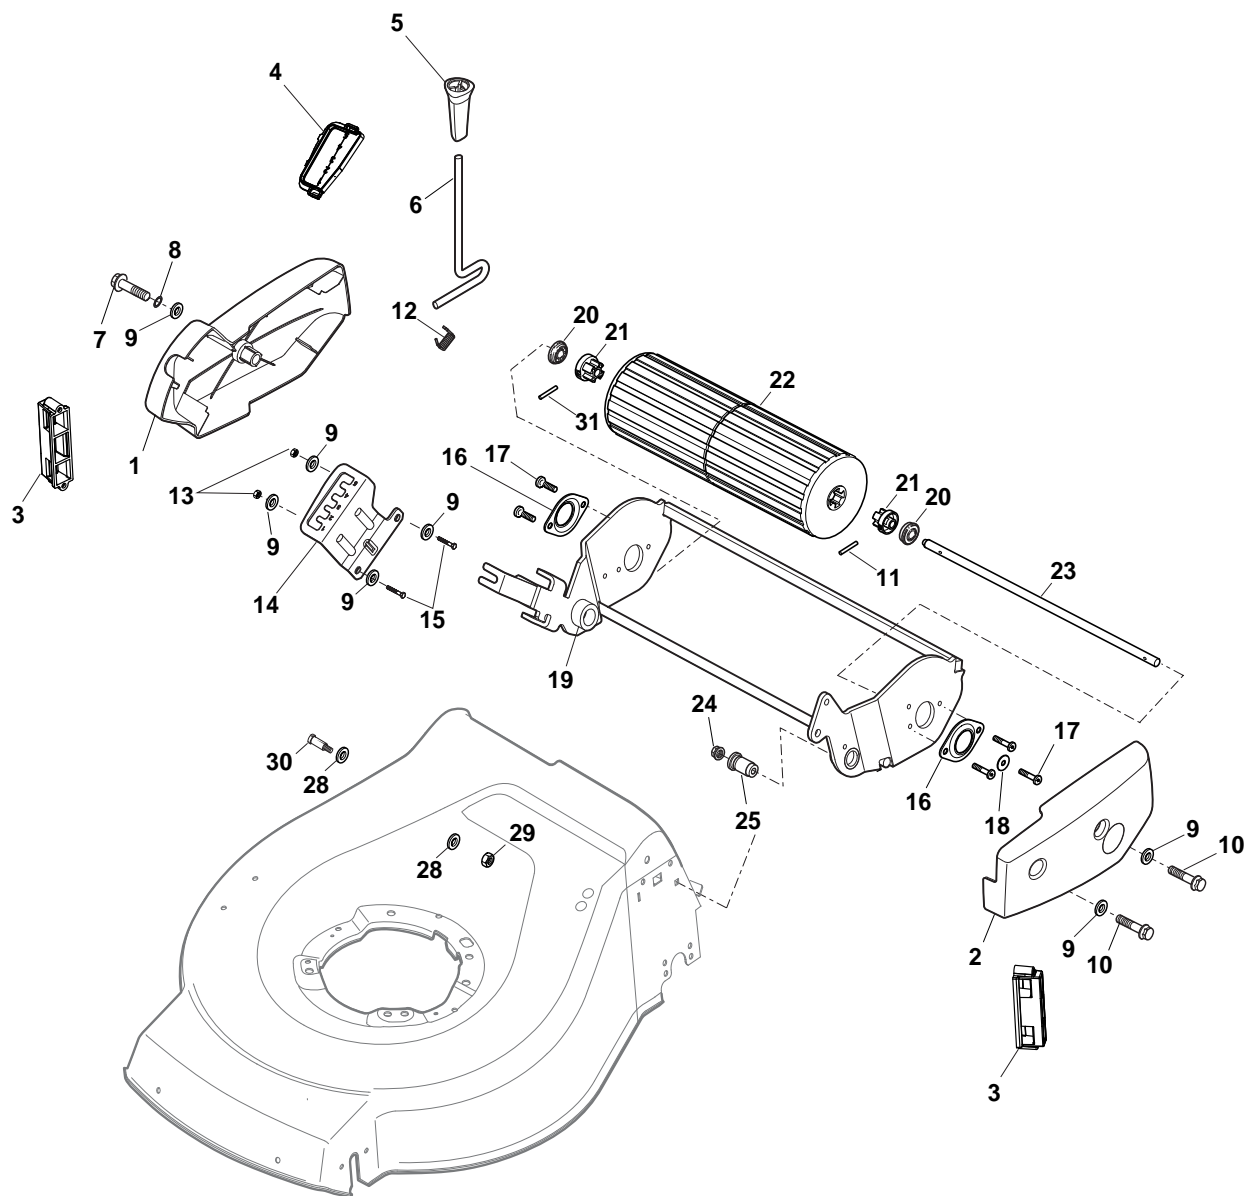

Ass.Y Roller

POS	PART. NO	Q.ty	DESCRIPTION	REMARKS
1	322060248/0	1	R Protection	
2	322060249/0	1	L Protection	
3	322546053/0	2	Plate	
4	322570209/0	1	Plate	
5	322394516/0	1	Knob	
6	322321547/0	1	Lever, Height Adjustment	
7	112735594/0	1	Screw	
8	119035002/0	1	Or Ring	
9	112523040/0	7	Washer	
10	112735592/0	2	Screw	
11	112620210/0	2	Pin	
12	122446194/0	1	Spring	
13	112154510/0	1	Nut	
14	322735603/0	1	Sector, Height Adj.	
15	112727803/0	2	Screw	
16	322207325/0	2	Support	
17	112735662/1	7	Screw	
18	122671650/0	1	Washer	
19	381005169/0	1	Support	
20	119216036/0	2	Bearing	
21	322855000/0	2	Tractor Roller	
22	381007401/0	1	Roller	
23	122033361/0	1	Axle, Roller	
24	112293201/0	2	Nut	
25	122785132/0	2	Support	
28	122671651/0	2	Washer	
29	112155015/0	1	Nut	
30	125580030/0	1	Belt Guide	
31	112620210/0	2	Pin