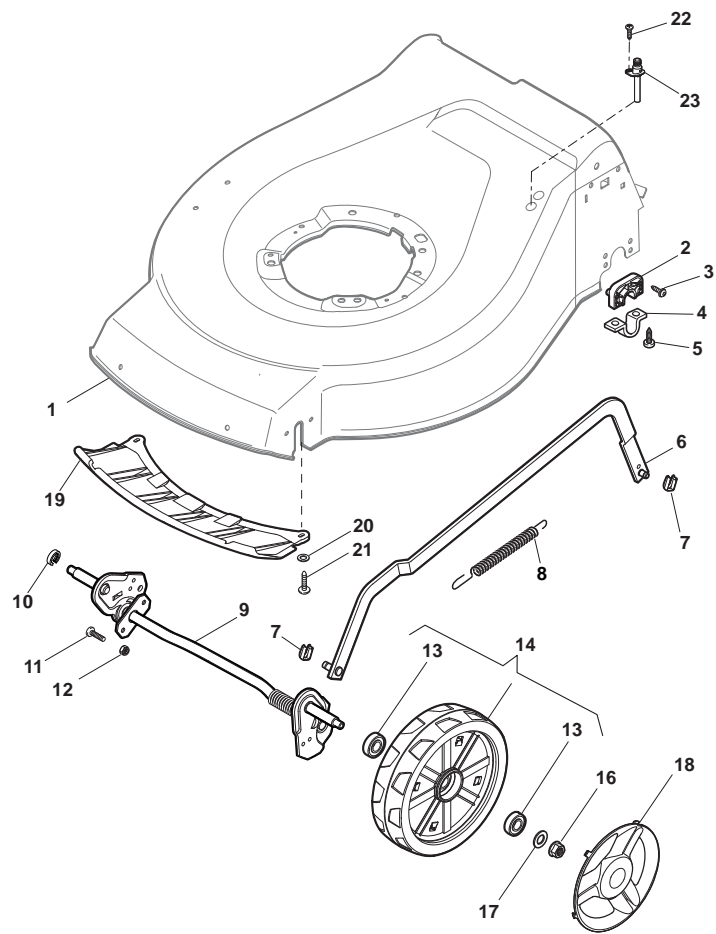

THIS INFORMATION IS NOT INTENDED FOR SALE OR RESALE, AND THIS NOTICE MUST REMAIN ON ALL COPIES.

Deck And Height Adjusting				
POS	PART. NO	Q.ty	DESCRIPTION	REMARKS
1	381004723/0	1	Deck Red	
2	322785304/0	2	Support	
3	112728697/0	4	Screw	
4	322545154/0	2	Plate	
5	112728697/0	4	Screw	
6	381002042/0	1	Rod, Height Adjustment	
7	112436051/0	2	Plate	
8	122446193/0	1	Spring	
9	381302859/0	1	Axle, Rear Wheels	
10	122171002/0	1	Spacer	
11	112727803/0	4	Screw	
12	112154510/0	4	Nut	
13	119216035/0	2	Bearing	
14	381007448/1	2	Wheel Ø 180	
16	112155000/0	2	Nut	
17	112521350/0	2	Washer	
18	322110687/0	2	Hub Cap Grey	
19	322500108/0	1	Front Combi	
19	322500102/0	1	Front Combi	
21	112728124/0	2	Screw	
22	112728450/0	1	Screw	Only With Muehling
23	322034002/0	1	Washing Connection	Only With Muehling

Handle, Upper Part				
POS	PART. NO	Q.ty	DESCRIPTION	REMARKS
1	381007048/0	2	Handle, Lower Part	
2	112727803/0	2	Screw	
3	112540060/0	2	Washer	
4	112154510/0	2	Nut	
5	112155000/0	2	Nut	
6	112760605/0	2	Screw	
7	112691200/0	2	Screw	
8	112523060/0	2	Washer	
9	322399804/1	2	Knob	
10	112293200/0	2	Nut	
11	322399835/0	2	Knob	
12	122131750/0	2	Nut	
13	322680016/0	2	Support	
14	381103350/0	2	Handle	
15	118390020/0	1	Fairlead	
16	181030056/0	1	Cable, Thread Engine Brake	
17	112154510/0	1	Nut	
18	112521330/0	1	Washer	
19	122430313/0	1	Guide Spring	
20	322545204/0	1	Fulcrum Pin	
21	181003300/1	1	Lever, Engine Brake	
22	122291050/0	1	Handgrip Black	
23	381006838/0	1	Handle, Upper Part	
24	181003301/0	1	Lever, Driving	
25	381030051/0	1	Cable, Rear Drive	
26	122041966/0	2	Bush	
27	381005149/0	1	Bracket, R	
28	381005151/0	1	Bracket, L	