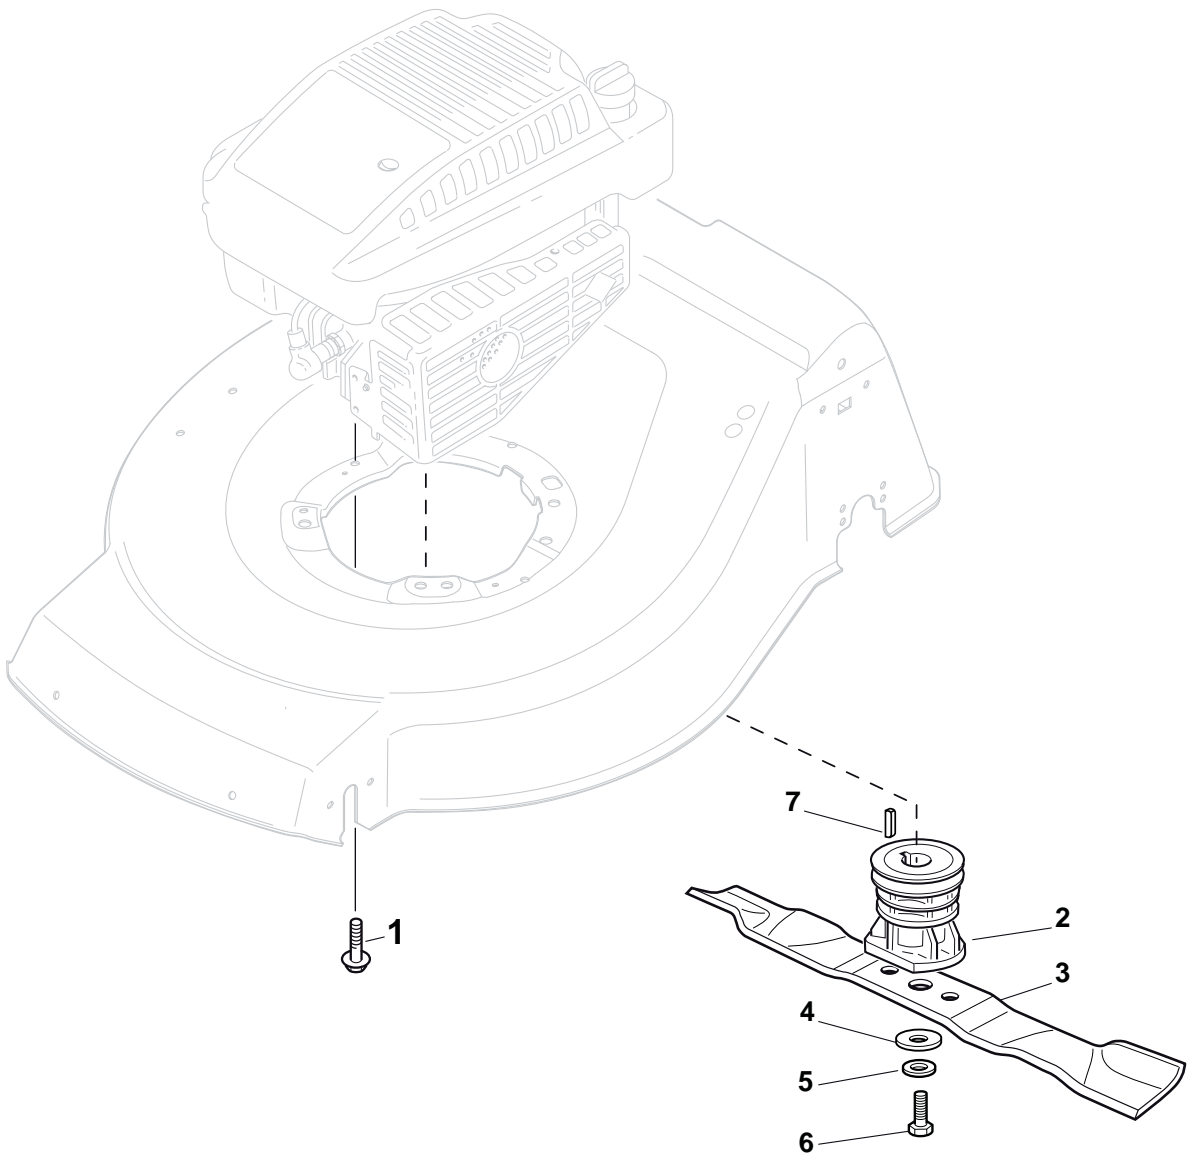

Handle, Upper Part				
POS	PART. NO	Q.ty	DESCRIPTION	REMARKS
1	381007048/0	2	Handle, Lower Part	
2	112727803/0	2	Screw	
3	112540060/0	2	Washer	
4	112154510/0	2	Nut	
5	112155000/0	2	Nut	
6	112760605/0	2	Screw	
7	112691200/0	2	Screw	
8	112523060/0	2	Washer	
9	322399804/1	2	Knob	
10	112293200/0	2	Nut	
11	322399835/0	2	Knob	
12	122131750/0	2	Nut	
13	322680016/0	2	Support	
14	381103350/0	2	Handle	
15	118390020/0	1	Fairlead	
16	181030056/0	1	Cable, Thread Engine Brake	
17	112154510/0	1	Nut	
18	112521330/0	1	Washer	
19	122430313/0	1	Guide Spring	
20	322545204/0	1	Fulcrum Pin	
21	181003300/1	1	Lever, Engine Brake	
22	122291050/0	1	Handgrip Black	
23	381006838/0	1	Handle, Upper Part	
24	181003301/0	1	Lever, Driving	
25	381030051/0	1	Cable, Rear Drive	
26	122041966/0	2	Bush	
27	381005149/0	1	Bracket, R	
28	381005151/0	1	Bracket, L	

Carter STD				
POS	PART. NO	Q.ty	DESCRIPTION	REMARKS
1	322291150/0	1	Rubber Insert	
2	122060191/1	1	Protection, Belt	
3	112727791/0	1	Screw	

Blade				
POS	PART. NO	Q.ty	DESCRIPTION	REMARKS
1	112735108/1	3	Screw	Honda-GGP-B&S Engine
2	122465607/3	1	Hub With Pulley, Crankshaft Ø22	B&S-GGP Engine
3	181004341/3	1	Blade Standard	
4	122160400/0	1	Elastic Washer	
5	112523080/0	1	Washer	
6	112735698/0	1	Screw	
7	112139100/0	1	Feather, Crankshaft Ø 22.2	B&S-GGP Engine