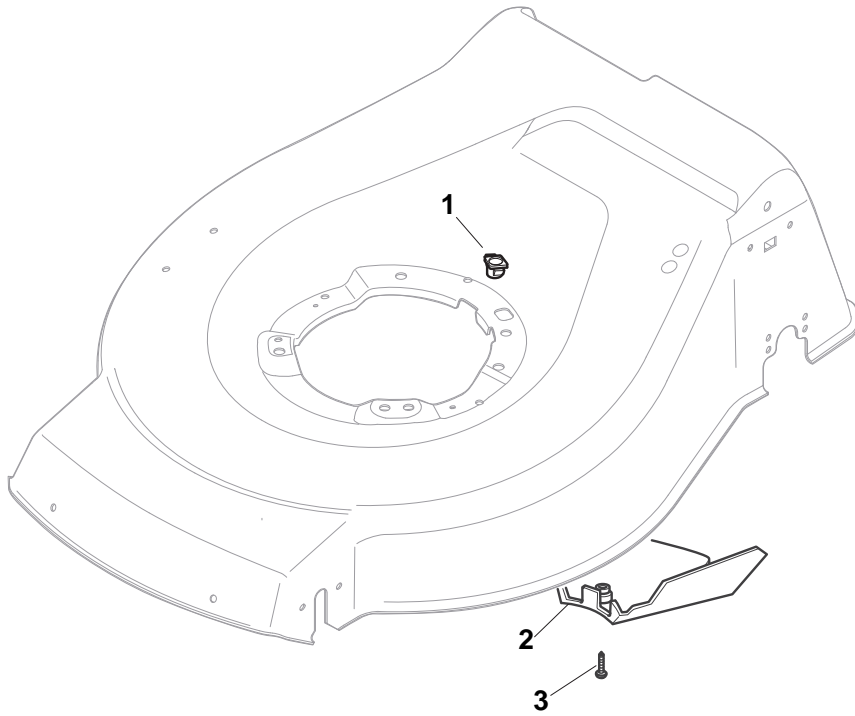

Carter STD				
POS	PART. NO	Q.ty	DESCRIPTION	REMARKS
1	322291150/0	1	Rubber Insert	
2	122060191/1	1	Protection, Belt	
3	112727791/0	1	Screw