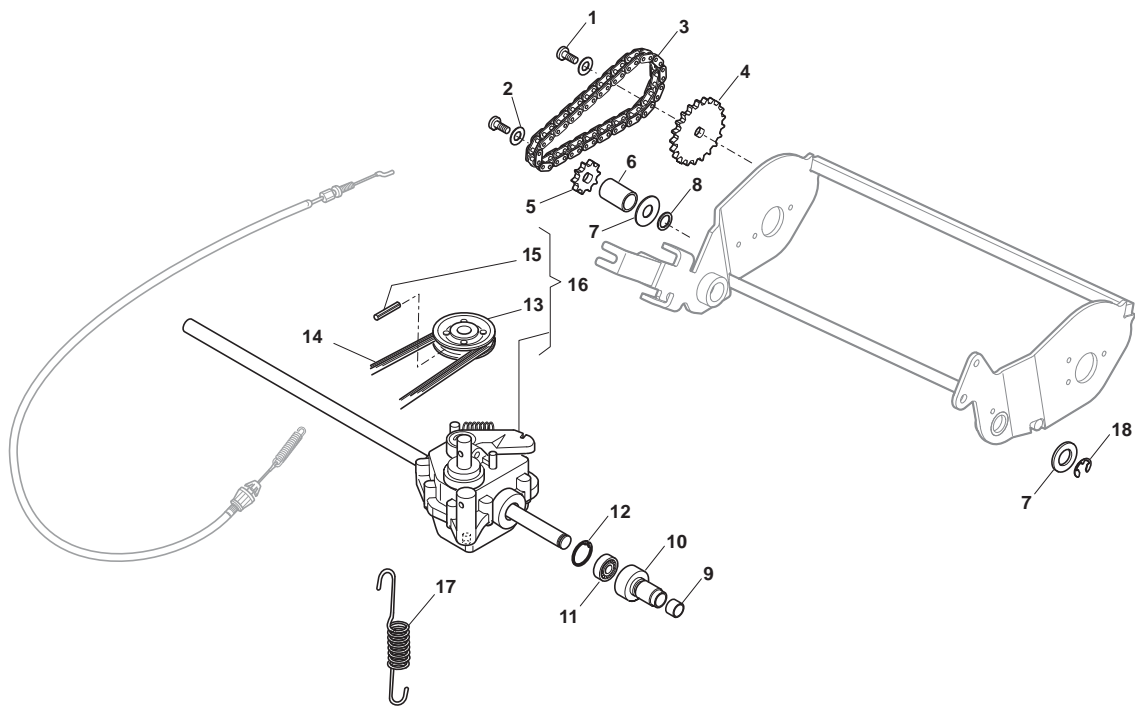

THIS INFORMATION IS NOT INTENDED FOR SALE OR RESALE, AND THIS NOTICE MUST REMAIN ON ALL COPIES.

Deck And Height Adjusting				
POS	PART. NO	Q.ty	DESCRIPTION	REMARKS
1	381004723/0	1	Deck Red	
2	322785304/0	2	Support	
3	112728697/0	4	Screw	
4	322545154/0	2	Plate	
5	112728697/0	4	Screw	
6	381002042/0	1	Rod, Height Adjustment	
7	112436051/0	2	Plate	
8	122446193/0	1	Spring	
9	381302859/0	1	Axle, Rear Wheels	
10	122171002/0	1	Spacer	
11	112727803/0	4	Screw	
12	112154510/0	4	Nut	
13	119216035/0	2	Bearing	
14	381007448/1	2	Wheel Ø 180	
16	112155000/0	2	Nut	
17	112521350/0	2	Washer	
18	322110687/0	2	Hub Cap Grey	
19	322500108/0	1	Front Combi	
19	322500102/0	1	Front Combi	
21	112728124/0	2	Screw	
22	112728450/0	1	Screw	Only With Muehling
23	322034002/0	1	Washing Connection	Only With Muehling

Handle, Upper Part				
POS	PART. NO	Q.ty	DESCRIPTION	REMARKS
1	381007048/0	2	Handle, Lower Part	
2	112727803/0	2	Screw	
3	112540060/0	2	Washer	
4	112154510/0	2	Nut	
5	112155000/0	2	Nut	
6	112760605/0	2	Screw	
7	112691200/0	2	Screw	
8	112523060/0	2	Washer	
9	322399804/1	2	Knob	
10	112293200/0	2	Nut	
11	322399835/0	2	Knob	
12	122131750/0	2	Nut	
13	322680016/0	2	Support	
14	381103350/0	2	Handle	
15	118390020/0	1	Fairlead	
16	181030056/0	1	Cable, Thread Engine Brake	
17	112154510/0	1	Nut	
18	112521330/0	1	Washer	
19	122430313/0	1	Guide Spring	
20	322545204/0	1	Fulcrum Pin	
21	181003300/1	1	Lever, Engine Brake	
22	122291050/0	1	Handgrip Black	
23	381006838/0	1	Handle, Upper Part	
24	181003301/0	1	Lever, Driving	
25	381030051/0	1	Cable, Rear Drive	
26	122041966/0	2	Bush	
27	381005149/0	1	Bracket, R	
28	381005151/0	1	Bracket, L	