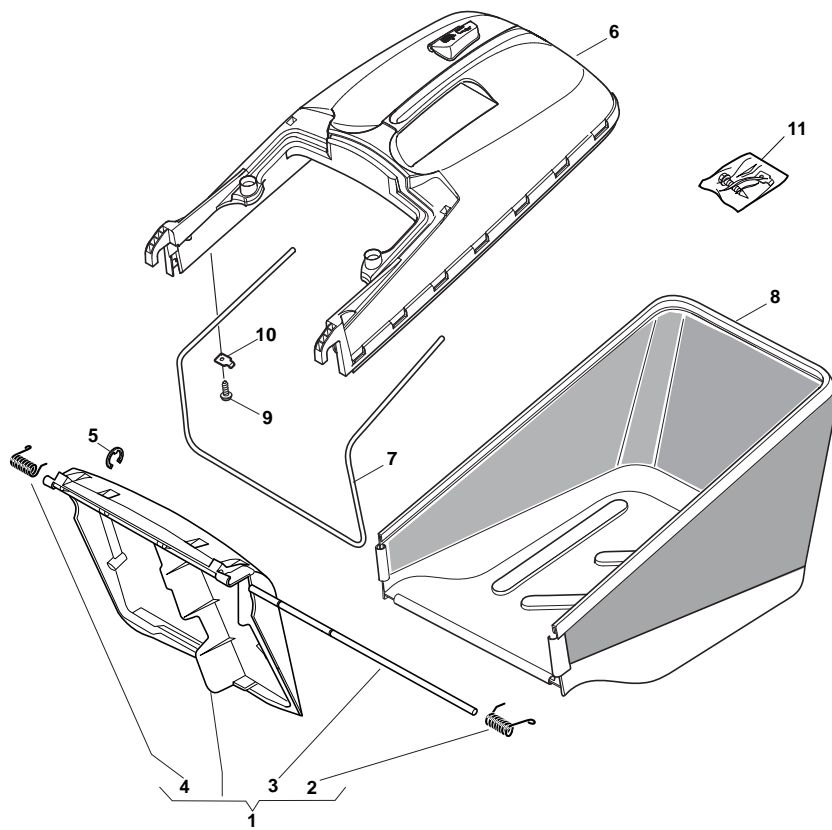

Ass.Y Roller

POS	PART. NO	Q.ty	DESCRIPTION	REMARKS
1	322060248/0	1	R Protection	
2	322060249/0	1	L Protection	
3	322546053/0	2	Plate	
4	322570209/0	1	Plate	
5	322394516/0	1	Knob	
6	322321547/0	1	Lever, Height Adjustment	
7	112735594/0	1	Screw	
8	119035002/0	1	Or Ring	
9	112523040/0	7	Washer	
10	112735592/0	2	Screw	
11	112620210/0	2	Pin	
12	122446194/0	1	Spring	
13	112154510/0	1	Nut	
14	322735603/0	1	Sector, Height Adj.	
15	112727803/0	2	Screw	
16	322207325/0	2	Support	
17	112735662/1	7	Screw	
18	122671650/0	1	Washer	
19	381005169/0	1	Support	
20	119216036/0	2	Bearing	
21	322855000/0	2	Tractor Roller	
22	381007401/0	1	Roller	
23	122033361/0	1	Axle, Roller	
24	112293201/0	2	Nut	
25	122785132/0	2	Support	
28	122671651/0	2	Washer	
29	112155015/0	1	Nut	
30	125580030/0	1	Belt Guide	
31	112620210/0	2	Pin	

Carter STD				
POS	PART. NO	Q.ty	DESCRIPTION	REMARKS
1	322291150/0	1	Rubber Insert	
2	122060191/1	1	Protection, Belt	
3	112727791/0	1	Screw	

Blade				
POS	PART. NO	Q.ty	DESCRIPTION	REMARKS
1	112735108/1	3	Screw	Honda-GGP-B&S Engine
2	122465607/3	1	Hub With Pulley, Crankshaft Ø22	B&S-GGP Engine
3	181004341/3	1	Blade Standard	
4	122160400/0	1	Elastic Washer	
5	112523080/0	1	Washer	
6	112735698/0	1	Screw	
7	112139100/0	1	Feather, Crankshaft Ø 22.2	B&S-GGP Engine