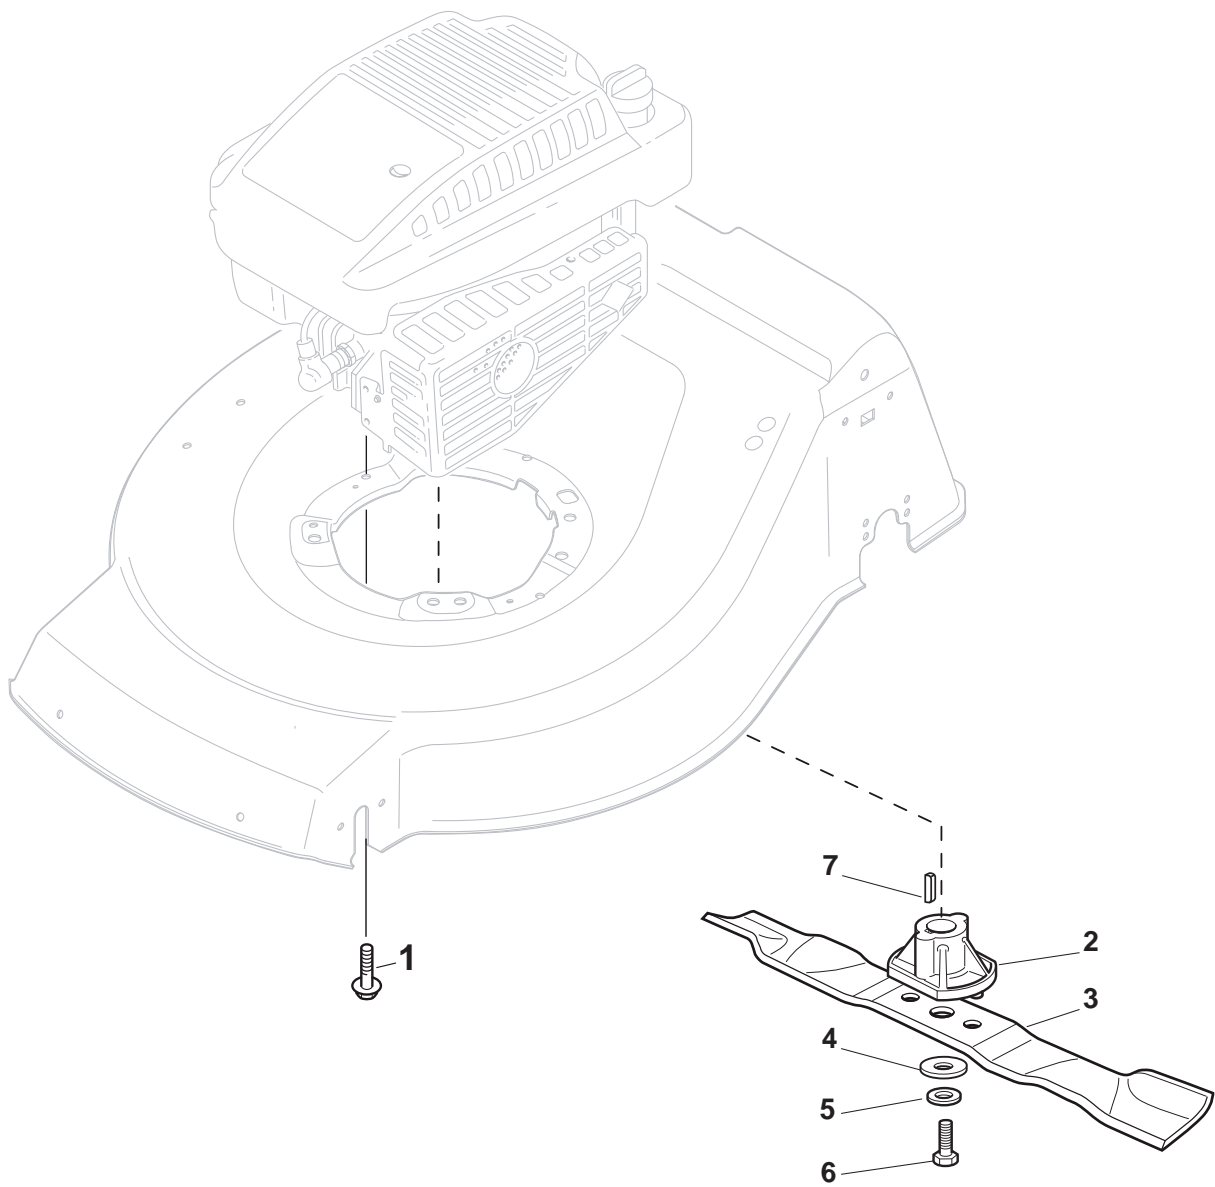

THIS INFORMATION IS NOT INTENDED FOR SALE OR RESALE, AND THIS NOTICE MUST REMAIN ON ALL COPIES.

Deck And Height Adjusting				
POS	PART. NO	Q.ty	DESCRIPTION	REMARKS
1	381004723/0	1	Deck Red	
2	322785304/0	2	Support	
3	112728697/0	4	Screw	
4	322545154/0	2	Plate	
5	112728697/0	4	Screw	
6	381002042/0	1	Rod, Height Adjustment	
7	112436051/0	2	Plate	
8	122446193/0	1	Spring	
9	381302859/0	1	Axle, Rear Wheels	
10	122171002/0	1	Spacer	
11	112727803/0	4	Screw	
12	112154510/0	4	Nut	
13	119216035/0	2	Bearing	
14	381007448/1	2	Wheel Ø 180	
16	112155000/0	2	Nut	
17	112521350/0	2	Washer	
18	322110687/0	2	Hub Cap Grey	
19	322500108/0	1	Front Combi	
19	322500102/0	1	Front Combi	
21	112728124/0	2	Screw	
22	112728450/0	1	Screw	Only With Muehling
23	322034002/0	1	Washing Connection	Only With Muehling

Handle, Upper Part				
POS	PART. NO	Q.ty	DESCRIPTION	REMARKS
1	381007048/0	2	Handle, Lower Part	
2	112727803/0	2	Screw	
3	112540060/0	2	Washer	
4	112154510/0	2	Nut	
5	112155000/0	2	Nut	
6	112760605/0	2	Screw	
7	112691200/0	2	Screw	
8	112523060/0	2	Washer	
9	322399804/1	2	Knob	
10	112293200/0	2	Nut	
11	322399835/0	2	Knob	
12	122131750/0	2	Nut	
13	322680016/0	2	Support	
14	381103350/0	2	Handle	
15	118390020/0	1	Fairlead	
16	181030056/0	1	Cable, Thread Engine Brake	
17	112154510/0	1	Nut	
18	112521330/0	1	Washer	
19	122430313/0	1	Guide Spring	
20	322545204/0	1	Fulcrum Pin	
21	181003300/1	1	Lever, Engine Brake	
22	122291050/0	1	Handgrip Black	
23	381006838/0	1	Handle, Upper Part	
24	122041966/0	1	Bush	
25	381005149/0	1	Bracket, R	
26	381005151/0	1	Bracket, L	

Carter STD				
POS	PART. NO	Q.ty	DESCRIPTION	REMARKS
1	322291150/0	1	Rubber Insert	
2	122060191/1	1	Protection, Belt	
3	112727791/0	1	Screw	

Blade				
POS	PART. NO	Q.ty	DESCRIPTION	REMARKS
1	112735108/1	3	Screw	
2	122463012/2	1	Hub, Crankshaft Ø 22.2	
3	181004341/3	1	Blade Standard	
4	122160400/0	1	Elastic Washer	
5	112523080/0	1	Washer	
6	112735698/0	1	Screw	
7	112139100/0	1	Feather, Crankshaft Ø 22.2	