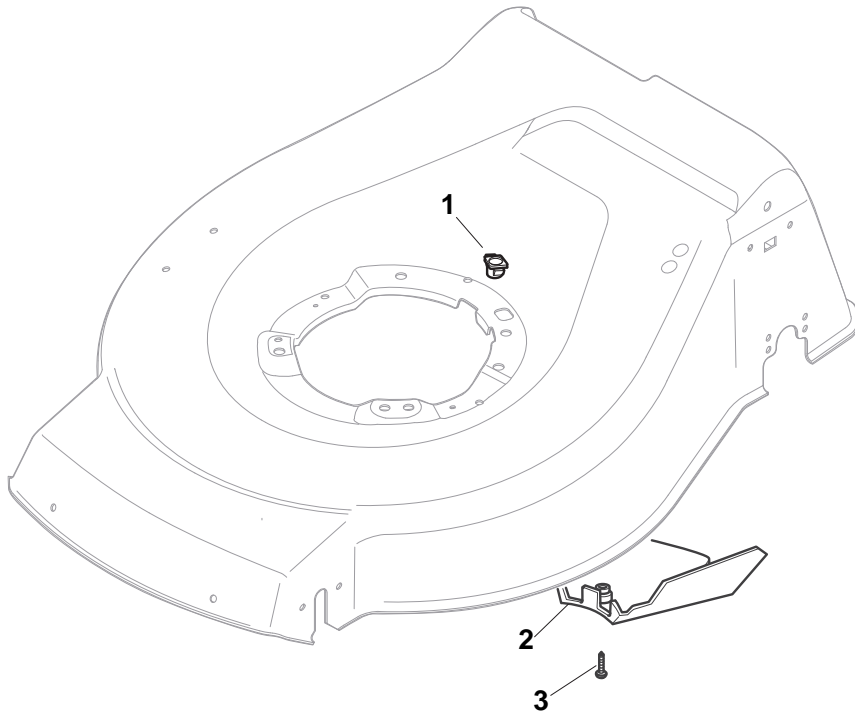

THIS INFORMATION IS NOT INTENDED FOR SALE OR RESALE, AND THIS NOTICE MUST REMAIN ON ALL COPIES.

Deck And Height Adjusting				
POS	PART. NO	Q.ty	DESCRIPTION	REMARKS
1	381004723/0	1	Deck Red	
2	322785304/0	2	Support	
3	112728697/0	4	Screw	
4	322545154/0	2	Plate	
5	112728697/0	4	Screw	
6	381002042/0	1	Rod, Height Adjustment	
7	112436051/0	2	Plate	
8	122446193/0	1	Spring	
9	381302859/0	1	Axle, Rear Wheels	
10	122171002/0	1	Spacer	
11	112727803/0	4	Screw	
12	112154510/0	4	Nut	
13	119216035/0	2	Bearing	
14	381007448/1	2	Wheel Ø 180	
16	112155000/0	2	Nut	
17	112521350/0	2	Washer	
18	322110687/0	2	Hub Cap Grey	
19	322500108/0	1	Front Combi	
19	322500102/0	1	Front Combi	
21	112728124/0	2	Screw	
22	112728450/0	1	Screw	Only With Muehling
23	322034002/0	1	Washing Connection	Only With Muehling

Handle, Upper Part				
POS	PART. NO	Q.ty	DESCRIPTION	REMARKS
1	381007048/0	2	Handle, Lower Part	
2	112727803/0	2	Screw	
3	112540060/0	2	Washer	
4	112154510/0	2	Nut	
5	112155000/0	2	Nut	
6	112760605/0	2	Screw	
7	112691200/0	2	Screw	
8	112523060/0	2	Washer	
9	322399804/1	2	Knob	
10	112293200/0	2	Nut	
11	322399835/0	2	Knob	
12	122131750/0	2	Nut	
13	322680016/0	2	Support	
14	381103350/0	2	Handle	
15	118390020/0	1	Fairlead	
16	181030056/0	1	Cable, Thread Engine Brake	
17	112154510/0	1	Nut	
18	112521330/0	1	Washer	
19	122430313/0	1	Guide Spring	
20	322545204/0	1	Fulcrum Pin	
21	181003300/1	1	Lever, Engine Brake	
22	122291050/0	1	Handgrip Black	
23	381006838/0	1	Handle, Upper Part	
24	122041966/0	1	Bush	
25	381005149/0	1	Bracket, R	
26	381005151/0	1	Bracket, L	

Carter STD				
POS	PART. NO	Q.ty	DESCRIPTION	REMARKS
1	322291150/0	1	Rubber Insert	
2	122060191/1	1	Protection, Belt	
3	112727791/0	1	Screw	

Blade				
POS	PART. NO	Q.ty	DESCRIPTION	REMARKS
1	112735108/1	3	Screw	
2	122463012/2	1	Hub, Crankshaft Ø 22.2	
3	181004341/3	1	Blade Standard	
4	122160400/0	1	Elastic Washer	
5	112523080/0	1	Washer	
6	112735698/0	1	Screw	
7	112139100/0	1	Feather, Crankshaft Ø 22.2	