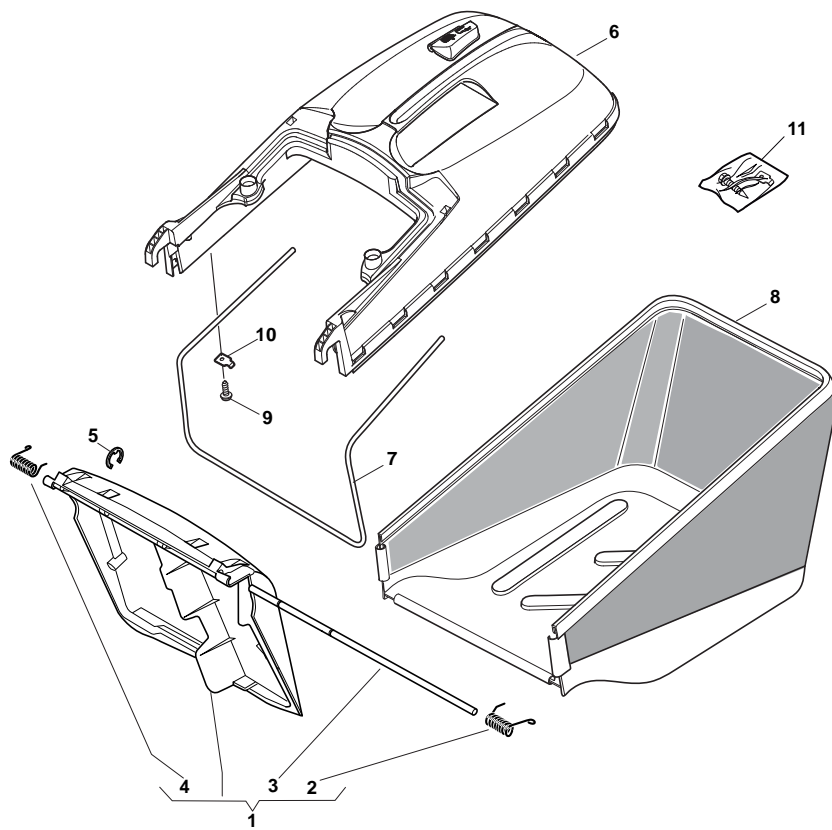

Handle, Upper Part				
POS	PART. NO	Q.ty	DESCRIPTION	REMARKS
1	381007048/0	2	Handle, Lower Part	
2	112727803/0	2	Screw	
3	112540060/0	2	Washer	
4	112154510/0	2	Nut	
5	112155000/0	2	Nut	
6	112760605/0	2	Screw	
7	112691200/0	2	Screw	
8	112523060/0	2	Washer	
9	322399804/1	2	Knob	
10	112293200/0	2	Nut	
11	322399835/0	2	Knob	
12	122131750/0	2	Nut	
13	322680016/0	2	Support	
14	381103350/0	2	Handle	
15	118390020/0	1	Fairlead	
16	181030056/0	1	Cable, Thread Engine Brake	
17	112154510/0	1	Nut	
18	112521330/0	1	Washer	
19	122430313/0	1	Guide Spring	
20	322545204/0	1	Fulcrum Pin	
21	181003300/1	1	Lever, Engine Brake	
22	122291050/0	1	Handgrip Black	
23	381006838/0	1	Handle, Upper Part	
24	122041966/0	1	Bush	
25	381005149/0	1	Bracket, R	
26	381005151/0	1	Bracket, L	

Ass.Y Roller				
POS	PART. NO	Q.ty	DESCRIPTION	REMARKS
1	322060248/0	1	R Protection	
2	322060249/0	1	L Protection	
3	322546053/0	2	Plate	
4	322570209/0	1	Plate	
5	322394516/0	1	Knob	
6	322321547/0	1	Lever, Height Adjustment	
7	112735594/0	1	Screw	
8	119035002/0	1	Or Ring	
9	112523040/0	7	Washer	
10	112735592/0	2	Screw	
11	381005169/0	1	Support	
12	122446194/0	1	Spring	
13	112154510/0	1	Nut	
14	322735603/0	1	Sector, Height Adj.	
15	112727803/0	2	Screw	
16	112000957/0	2	Snap Ring	
17	322672151/0	4	Washer	
18	322034512/0	2	Bush	
19	112523060/0	2	Washer	
20	122430210/0	2	Spring	
21	381007400/0	2	Ass.Y Roller	
22	112521370/0	1	Washer	
23	122033360/0	1	Axle, Roller	
24	112293201/0	2	Nut	
25	122785132/0	2	Support	
28	122671651/0	2	Washer	
29	112155015/0	1	Nut	
30	125580030/0	1	Belt Guide	
31	112691700/0	2	Screw	

Carter STD				
POS	PART. NO	Q.ty	DESCRIPTION	REMARKS
1	322291150/0	1	Rubber Insert	
2	122060191/1	1	Protection, Belt	
3	112727791/0	1	Screw	

Blade				
POS	PART. NO	Q.ty	DESCRIPTION	REMARKS
1	112735108/1	3	Screw	
2	122463012/2	1	Hub, Crankshaft Ø 22.2	
3	181004341/3	1	Blade Standard	
4	122160400/0	1	Elastic Washer	
5	112523080/0	1	Washer	
6	112735698/0	1	Screw	
7	112139100/0	1	Feather, Crankshaft Ø 22.2	