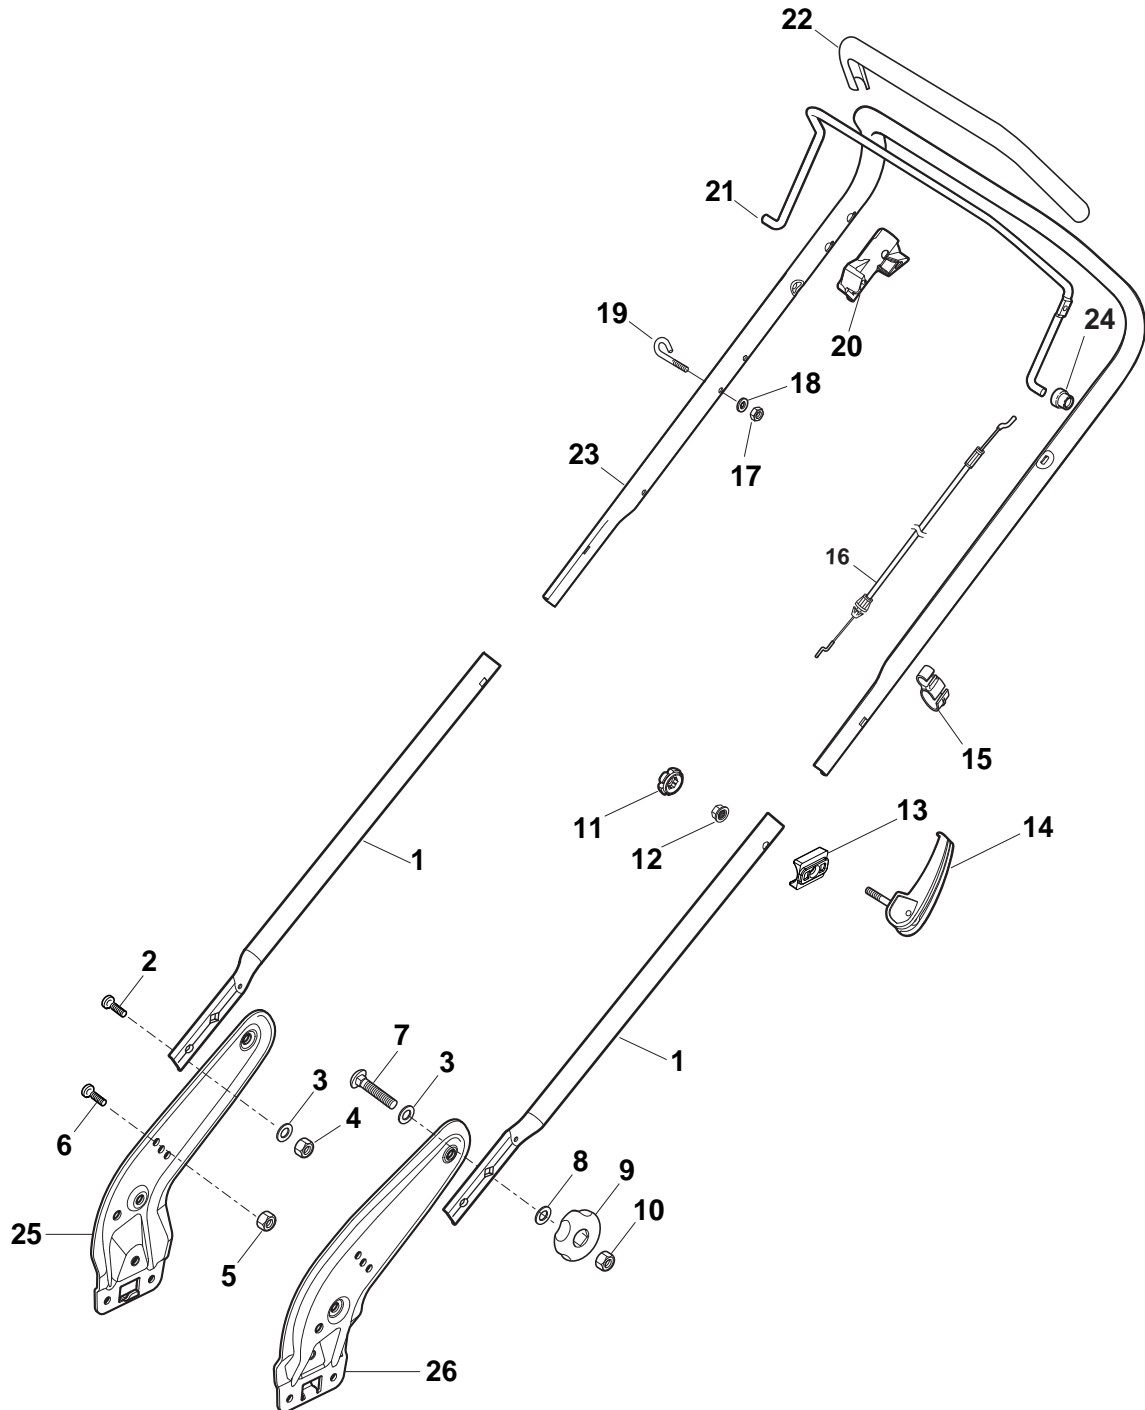

# Illustrated Parts List

**XS 43 BR**

- Use GLOBAL GARDEN PRODUCT Genuine Spare Parts specified in the parts list for repair and/or replacement.
- The contents described in the parts list may change due to improvement.
- The drawings of the spare parts are only indicative and might not represent the part in question exactly.
- The indications "right" - "left" - "front" - "rear" refer to the position of the operator when using the machine.
- When placing orders of parts for repair and/or replacement, make sure that the illustrated parts list is the one applying to the machine's year of manufacture, as shown on the identification plate attached to the machine.

THIS INFORMATION IS NOT INTENDED FOR SALE OR RESALE, AND THIS NOTICE MUST REMAIN ON ALL COPIES.

Deck And Height Adjusting				
POS	PART. NO	Q.ty	DESCRIPTION	REMARKS
1	381004723/0	1	Deck Red	
2	322785304/0	2	Support	
3	112728697/0	4	Screw	
4	322545154/0	2	Plate	
5	112728697/0	4	Screw	
6	381002042/0	1	Rod, Height Adjustment	
7	112436051/0	2	Plate	
8	122446193/0	1	Spring	
9	381302859/0	1	Axle, Rear Wheels	
10	122171002/0	1	Spacer	
11	112727803/0	4	Screw	
12	112154510/0	4	Nut	
13	119216035/0	2	Bearing	
14	381007448/1	2	Wheel Ø 180	
16	112155000/0	2	Nut	
17	112521350/0	2	Washer	
18	322110687/0	2	Hub Cap Grey	
19	322500108/0	1	Front Combi	
19	322500102/0	1	Front Combi	
21	112728124/0	2	Screw	
22	112728450/0	1	Screw	Only With Muehling
23	322034002/0	1	Washing Connection	Only With Muehling

Carter STD				
POS	PART. NO	Q.ty	DESCRIPTION	REMARKS
1	322291150/0	1	Rubber Insert	
2	122060191/1	1	Protection, Belt	
3	112727791/0	1	Screw	

Blade				
POS	PART. NO	Q.ty	DESCRIPTION	REMARKS
1	112735108/1	3	Screw	
2	122463012/2	1	Hub, Crankshaft Ø 22.2	
3	181004341/3	1	Blade Standard	
4	122160400/0	1	Elastic Washer	
5	112523080/0	1	Washer	
6	112735698/0	1	Screw	
7	112139100/0	1	Feather, Crankshaft Ø 22.2	