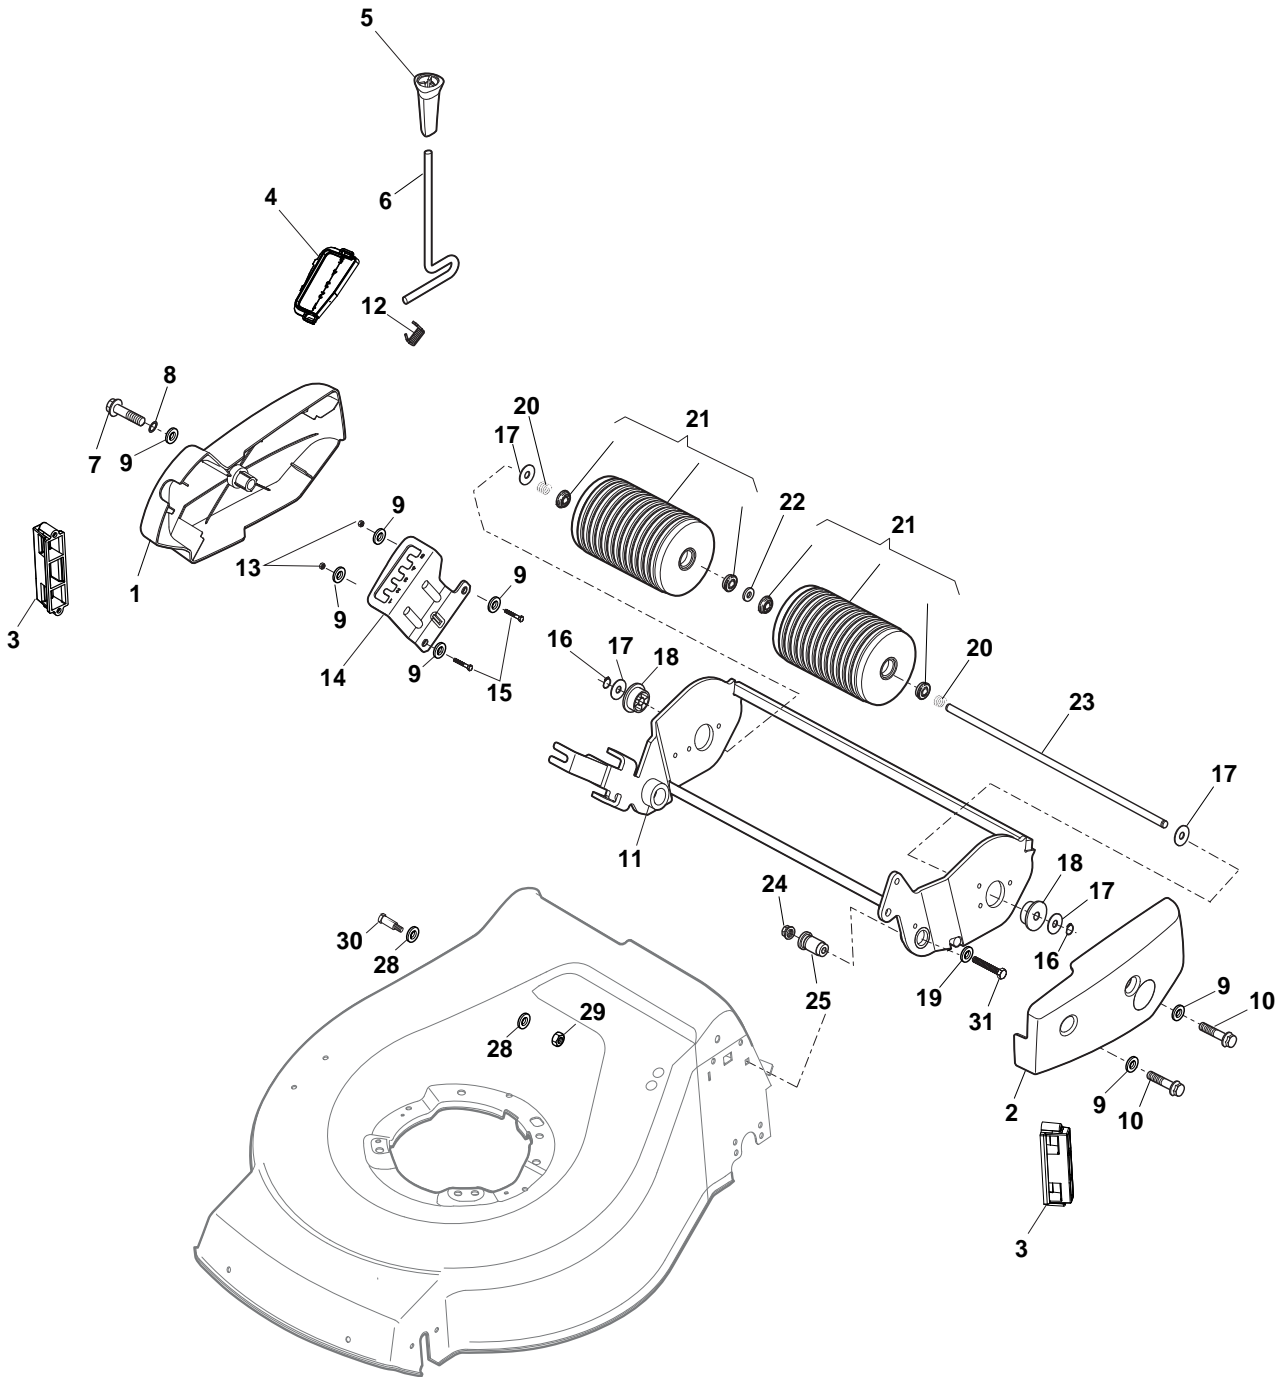

THIS INFORMATION IS NOT INTENDED FOR SALE OR RESALE, AND THIS NOTICE MUST REMAIN ON ALL COPIES.

Deck And Height Adjusting				
POS	PART. NO	Q.ty	DESCRIPTION	REMARKS
1	381004723/0	1	Deck Red	
2	322785304/0	2	Support	
3	112728697/0	4	Screw	
4	322545154/0	2	Plate	
5	112728697/0	4	Screw	
6	381002042/0	1	Rod, Height Adjustment	
7	112436051/0	2	Plate	
8	122446193/0	1	Spring	
9	381302859/0	1	Axle, Rear Wheels	
10	122171002/0	1	Spacer	
11	112727803/0	4	Screw	
12	112154510/0	4	Nut	
13	119216035/0	2	Bearing	
14	381007448/1	2	Wheel Ø 180	
16	112155000/0	2	Nut	
17	112521350/0	2	Washer	
18	322110687/0	2	Hub Cap Grey	
19	322500108/0	1	Front Combi	
19	322500102/0	1	Front Combi	
21	112728124/0	2	Screw	
22	112728450/0	1	Screw	Only With Muehling
23	322034002/0	1	Washing Connection	Only With Muehling

Handle, Upper Part				
POS	PART. NO	Q.ty	DESCRIPTION	REMARKS
1	381007048/0	2	Handle, Lower Part	
2	112727803/0	2	Screw	
3	112540060/0	2	Washer	
4	112154510/0	2	Nut	
5	112155000/0	2	Nut	
6	112760605/0	2	Screw	
7	112691200/0	2	Screw	
8	112523060/0	2	Washer	
9	322399804/1	2	Knob	
10	112293200/0	2	Nut	
11	322399835/0	2	Knob	
12	122131750/0	2	Nut	
13	322680016/0	2	Support	
14	381103350/0	2	Handle	
15	118390020/0	1	Fairlead	
16	181030056/0	1	Cable, Thread Engine Brake	
17	112154510/0	1	Nut	
18	112521330/0	1	Washer	
19	122430313/0	1	Guide Spring	
20	322545204/0	1	Fulcrum Pin	
21	181003300/1	1	Lever, Engine Brake	
22	122291050/0	1	Handgrip Black	
23	381006838/0	1	Handle, Upper Part	
24	122041966/0	1	Bush	
25	381005149/0	1	Bracket, R	
26	381005151/0	1	Bracket, L	

Carter STD				
POS	PART. NO	Q.ty	DESCRIPTION	REMARKS
1	322291150/0	1	Rubber Insert	
2	122060191/1	1	Protection, Belt	
3	112727791/0	1	Screw	

Blade				
POS	PART. NO	Q.ty	DESCRIPTION	REMARKS
1	112735108/1	3	Screw	
2	122463012/2	1	Hub, Crankshaft Ø 22.2	
3	181004341/3	1	Blade Standard	
4	122160400/0	1	Elastic Washer	
5	112523080/0	1	Washer	
6	112735698/0	1	Screw	
7	112139100/0	1	Feather, Crankshaft Ø 22.2	