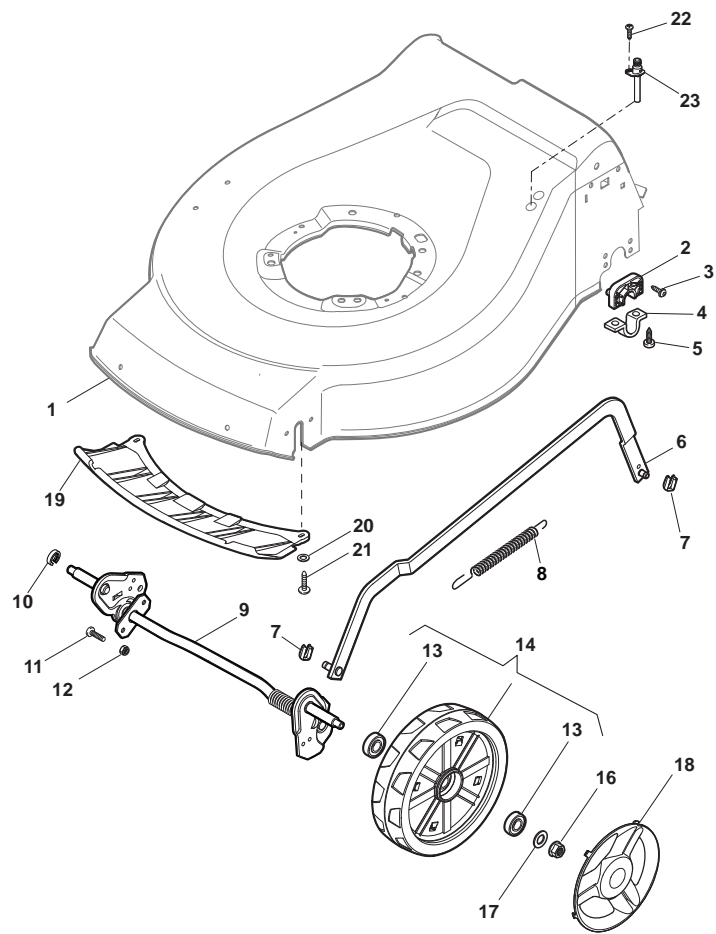

THIS INFORMATION IS NOT INTENDED FOR SALE OR RESALE, AND THIS NOTICE MUST REMAIN ON ALL COPIES.

Deck And Height Adjusting				
POS	PART. NO	Q.ty	DESCRIPTION	REMARKS
1	381004723/0	1	Deck Red	
2	322785304/0	2	Support	
3	112728697/0	4	Screw	
4	322545154/0	2	Plate	
5	112728697/0	4	Screw	
6	381002042/0	1	Rod, Height Adjustment	
7	112436051/0	2	Plate	
8	122446193/0	1	Spring	
9	381302859/0	1	Axle, Rear Wheels	
10	122171002/0	1	Spacer	
11	112727803/0	4	Screw	
12	112154510/0	4	Nut	
13	119216035/0	2	Bearing	
14	381007448/1	2	Wheel Ø 180	
16	112155000/0	2	Nut	
17	112521350/0	2	Washer	
18	322110687/0	2	Hub Cap Grey	
19	322500108/0	1	Front Combi	
19	322500102/0	1	Front Combi	
21	112728124/0	2	Screw	
22	112728450/0	1	Screw	Only With Muehling
23	322034002/0	1	Washing Connection	Only With Muehling

Handle, Upper Part				
POS	PART. NO	Q.ty	DESCRIPTION	REMARKS
1	381007048/0	2	Handle, Lower Part	
2	112727803/0	2	Screw	
3	112540060/0	2	Washer	
4	112154510/0	2	Nut	
5	112155000/0	2	Nut	
6	112760605/0	2	Screw	
7	112691200/0	2	Screw	
8	112523060/0	2	Washer	
9	322399804/1	2	Knob	
10	112293200/0	2	Nut	
11	322399835/0	2	Knob	
12	122131750/0	2	Nut	
13	322680016/0	2	Support	
14	381103350/0	2	Handle	
15	118390020/0	1	Fairlead	
16	181030056/0	1	Cable, Thread Engine Brake	
17	112154510/0	1	Nut	
18	112521330/0	1	Washer	
19	122430313/0	1	Guide Spring	
20	322545204/0	1	Fulcrum Pin	
21	181003300/1	1	Lever, Engine Brake	
22	122291050/0	1	Handgrip Black	
23	381006838/0	1	Handle, Upper Part	
24	122041966/0	1	Bush	
25	381005149/0	1	Bracket, R	
26	381005151/0	1	Bracket, L	

Carter STD				
POS	PART. NO	Q.ty	DESCRIPTION	REMARKS
1	322291150/0	1	Rubber Insert	
2	122060191/1	1	Protection, Belt	
3	112727791/0	1	Screw	

Blade				
POS	PART. NO	Q.ty	DESCRIPTION	REMARKS
1	112735108/1	3	Screw	
2	122463012/2	1	Hub, Crankshaft Ø 22.2	
3	181004341/3	1	Blade Standard	
4	122160400/0	1	Elastic Washer	
5	112523080/0	1	Washer	
6	112735698/0	1	Screw	
7	112139100/0	1	Feather, Crankshaft Ø 22.2	