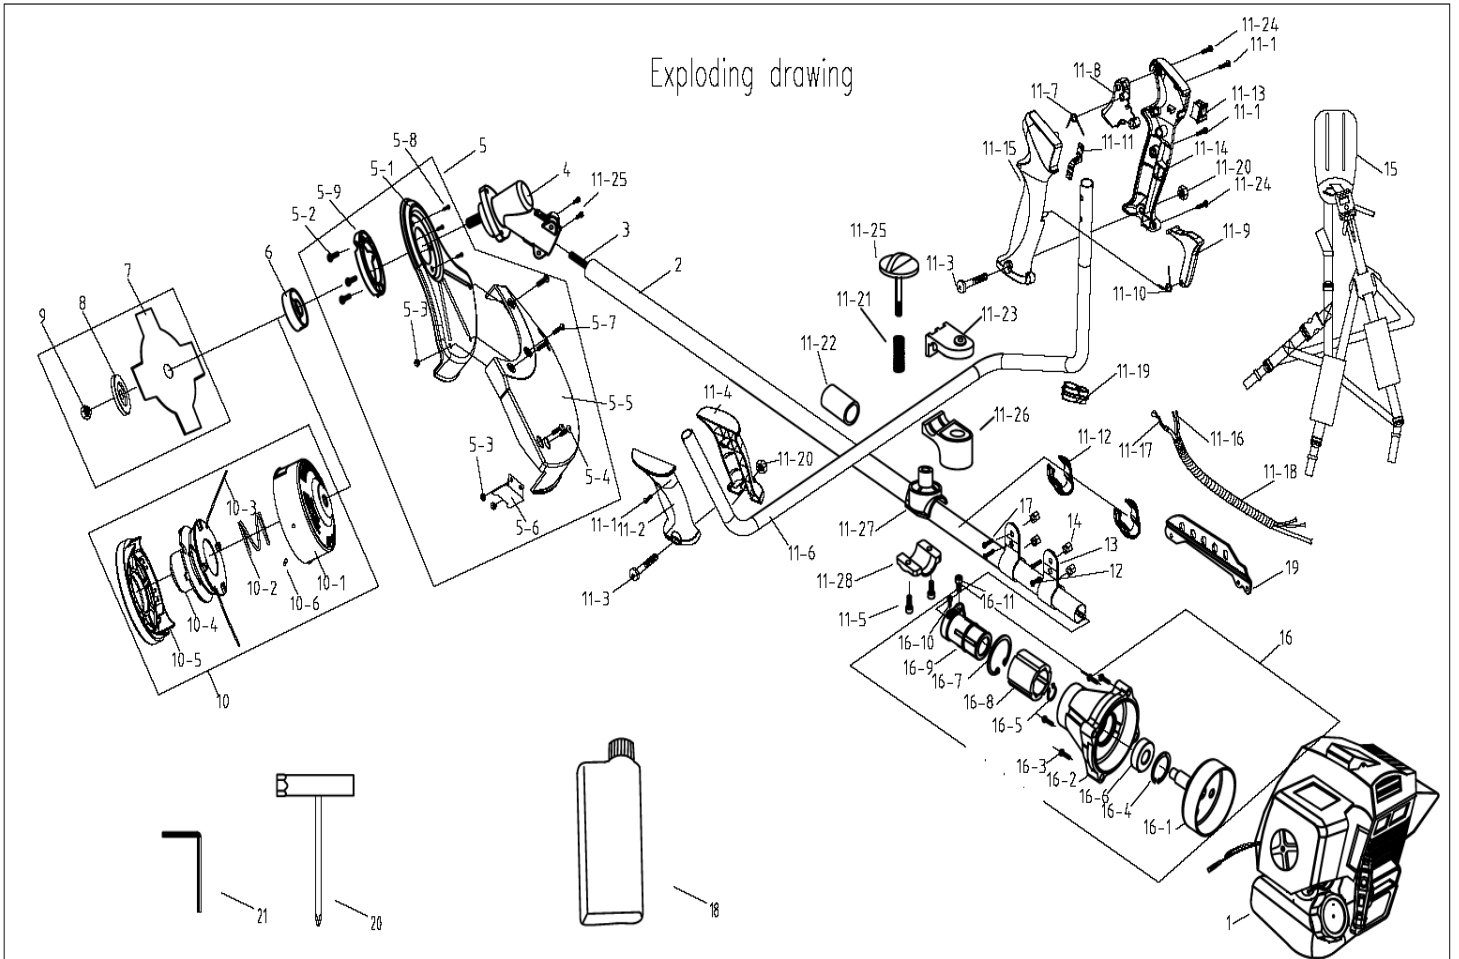

Exploding drawing

ITEM	PART NUMBER	DESCRIPTION	INTERNAL NUMBER	QTY PER PRODUCT
1	NON DETAILLE	ENG ASY	TE53FA.00.00	1
2	CLVDB0825	PIPE FRONT	EA55BC.20.01	1
3	CLVDB0639	HARD FLEX	EA20BC.22.02	1
4	CLVDB0798	HOLDER	EA55BC.30.00	1
5	CLVDB0137	COVER ASY	EA01BC.40.00	1
5-1	CLVDB0594	COVER	EA01BC.40.04	1
5-2	CLVDB0753	SCREW	EA01BC.40.11	3
5-3	CLVDB0140	NUT	BOB2FQ.05.1X	5
5-4	CLVDB0340	SCREW	BOA1SP.50.15	2
5-5	CLVDB0757	COVER	EA01BC.40.10	1
5-6	CLVDB0143	KIT,KNIFT	EA01GT.70.02	1
5-7	CLVDB0598	SCREW	EA01BC.40.07	3
5-8	CLVDB0593	SCREW	BOA2SP.40.10	3
5-9	CLVDB0595	COVER	EA01BC.40.05	1
6	CLVDB0144	RING	EA01BC.00.01	1
7	CLVDB0501	BLADE BRUSH 4TOOTH	EA50BC.00.02	1
8	CLVDB0146	FLANG SPINDLE	EA01BC.00.03	1
9	CLVDB0599	NUT	EA01BC.00.05	1
10	CLVDB0148	KIT,STRING HEAD	EA01BC.50.00	1
10-1	CLVDB0149	STRING BOX ASY	EA01BC.51.00	1
10-2	CLVDB0150	SPRING	EA01BC.50.01	1
10-3	CLVDB0510	STRING	EA01BC.00.17	1
10-4	CLVDB0152	INNER SPOOL	EA01BC.50.02	1
10-5	CLVDB0153	INNER SPOOL LID	EA01BC.50.03	1