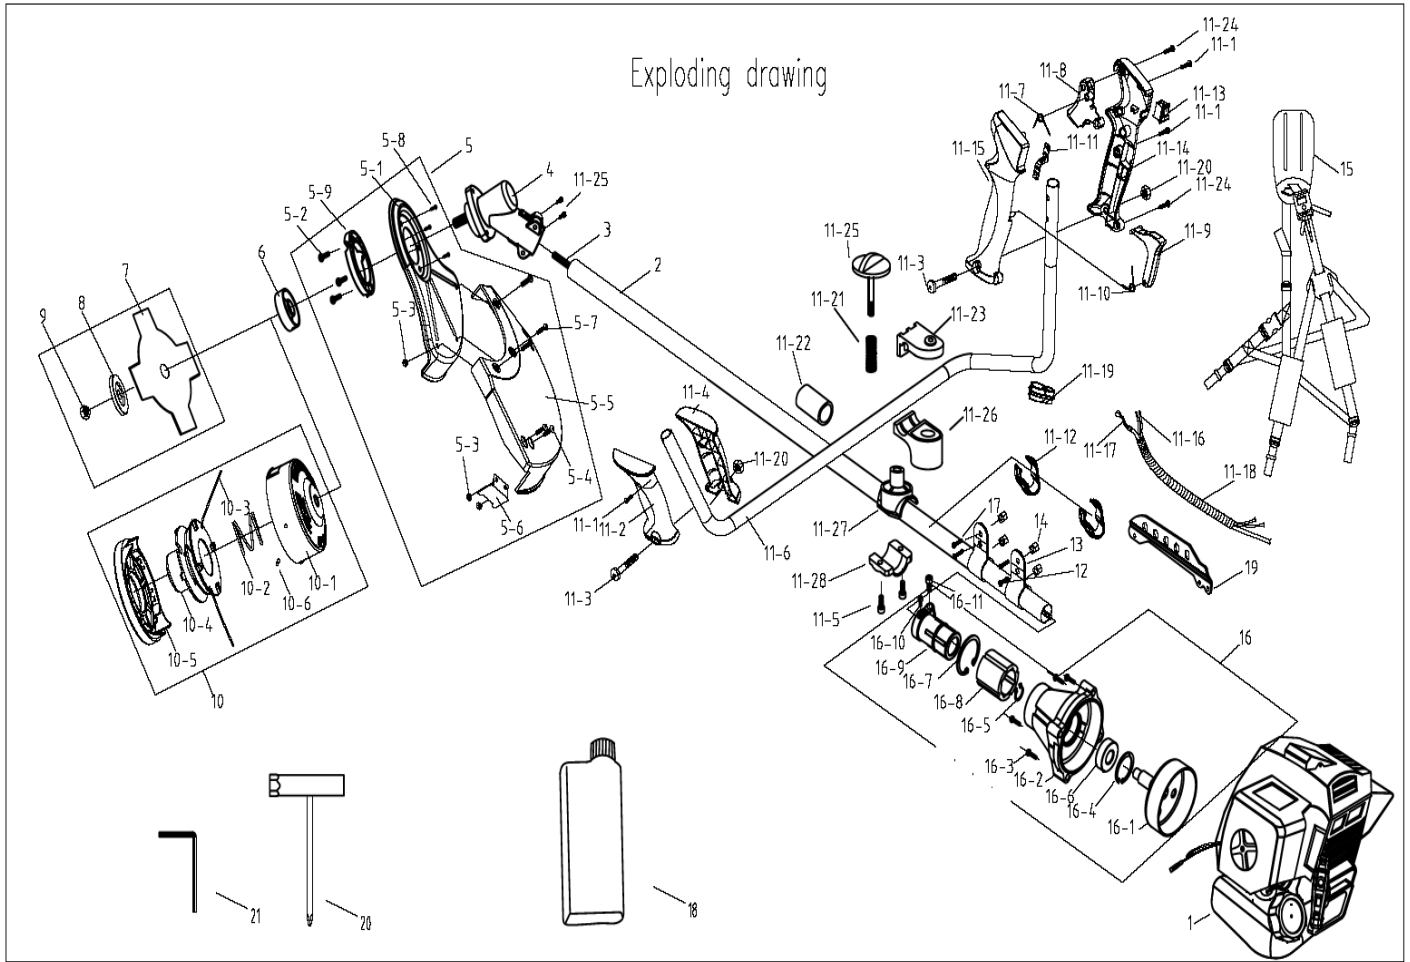

ITEM	PART NUMBER	DESCRIPTION	INTERNAL NUMBER	QTY PER PRODUCT
1	NON DETAILLE	ENG ASY	TE53FA.00.00	1
2	CLVDB0825	PIPE FRONT	EA55BC.20.01	1
3	CLVDB0639	HARD FLEX	EA20BC.22.02	1
4	CLVDB0798	HOLDER	EA55BC.30.00	1
5	CLVDB0137	COVER ASY	EA01BC.40.00	1
5-1	CLVDB0594	COVER	EA01BC.40.04	1
5-2	CLVDB0753	SCREW	EA01BC.40.11	3
5-3	CLVDB0140	NUT	BOB2FQ.05.1X	5
5-4	CLVDB0340	SCREW	BOA1SP.50.15	2
5-5	CLVDB0757	COVER	EA01BC.40.10	1
5-6	CLVDB0143	KIT,KNIFT	EA01GT.70.02	1
5-7	CLVDB0598	SCREW	EA01BC.40.07	3
5-8	CLVDB0593	SCREW	BOA2SP.40.10	3
5-9	CLVDB0595	COVER	EA01BC.40.05	1
6	CLVDB0144	RING	EA01BC.00.01	1
7	CLVDB0501	BLADE BRUSH 4TOOTH	EA50BC.00.02	1
8	CLVDB0146	FLANG SPINDLE	EA01BC.00.03	1
9	CLVDB0599	NUT	EA01BC.00.05	1
10	CLVDB0148	KIT,STRING HEAD	EA01BC.50.00	1
10-1	CLVDB0149	STRING BOX ASY	EA01BC.51.00	1
10-2	CLVDB0150	SPRING	EA01BC.50.01	1
10-3	CLVDB0510	STRING	EA01BC.00.17	1
10-4	CLVDB0152	INNER SPOOL	EA01BC.50.02	1
10-5	CLVDB0153	INNER SPOOL LID	EA01BC.50.03	1
10-6	CLVDB0511	NUT	EA01BC.51.01	2