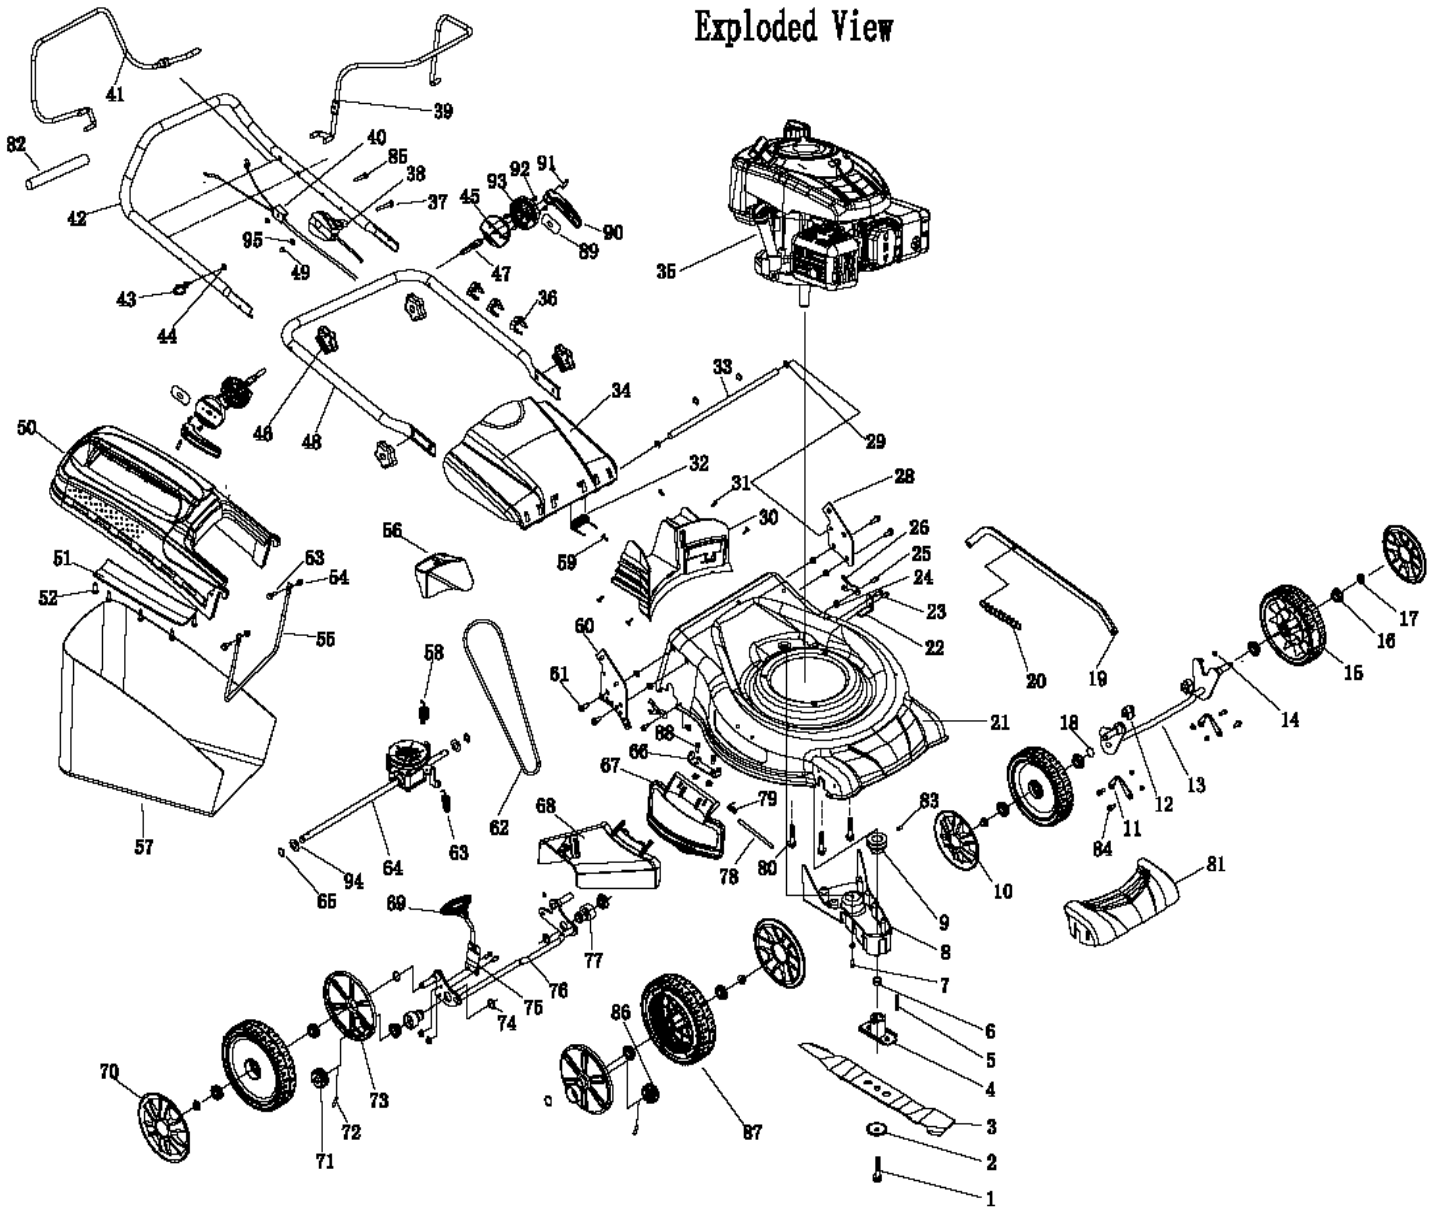

LAWN-KING

LAWN-KING LK51 SP HW SM WITH 173 cc OHV
 Réf: TOT911314 Gencod: 3700169113142

DG51SF-173 Exploded View

DG51SF-173				
ITEM	PART NUMBER	DESCRIPTION	INTERNAL CODE	QTY PER PRODUCT
2	CLD21100026	DISH WASHER	D21100026	1
3	CLD21080022	BLADE	D21080022	1
4	CLD21090011	BLADE BASE	D21090011	1
5	CLD22010200	KEY	D22010200	1
6	CLD22010101	SPACER	D22010101	1
7	CLGB801M6X16	BOLT M6X16	GB801/m6x16	1
8	CLD23010180	GUARD BELT	D23010180	1
9	CLD22010051	DRIVE BELT WHEEL	D22010051	1

		DG51SF-173		
ITEM	PART NUMBER	DESCRIPTION	INTERNAL CODE	QTY PER PRODUCT
92	CLGBT907418ST3X12	TAPPING SCREW ST3X12	GB/T9074.18/ST3X12	8
93	CLD23011010	OUTSIDE WHEEL	D23011010	2
94	CLDGBT9613X20X2	#N/A	GB/T96/13X20X2	2
95	CLGB9726X12X15	WASHER 6X12X15	GB97.2/6X12X15	1
96	CLD21100171	WRENCH PLUG + PHILLIPS	D21100171	1
97	CLD21100181	LEVER	D21100181	1