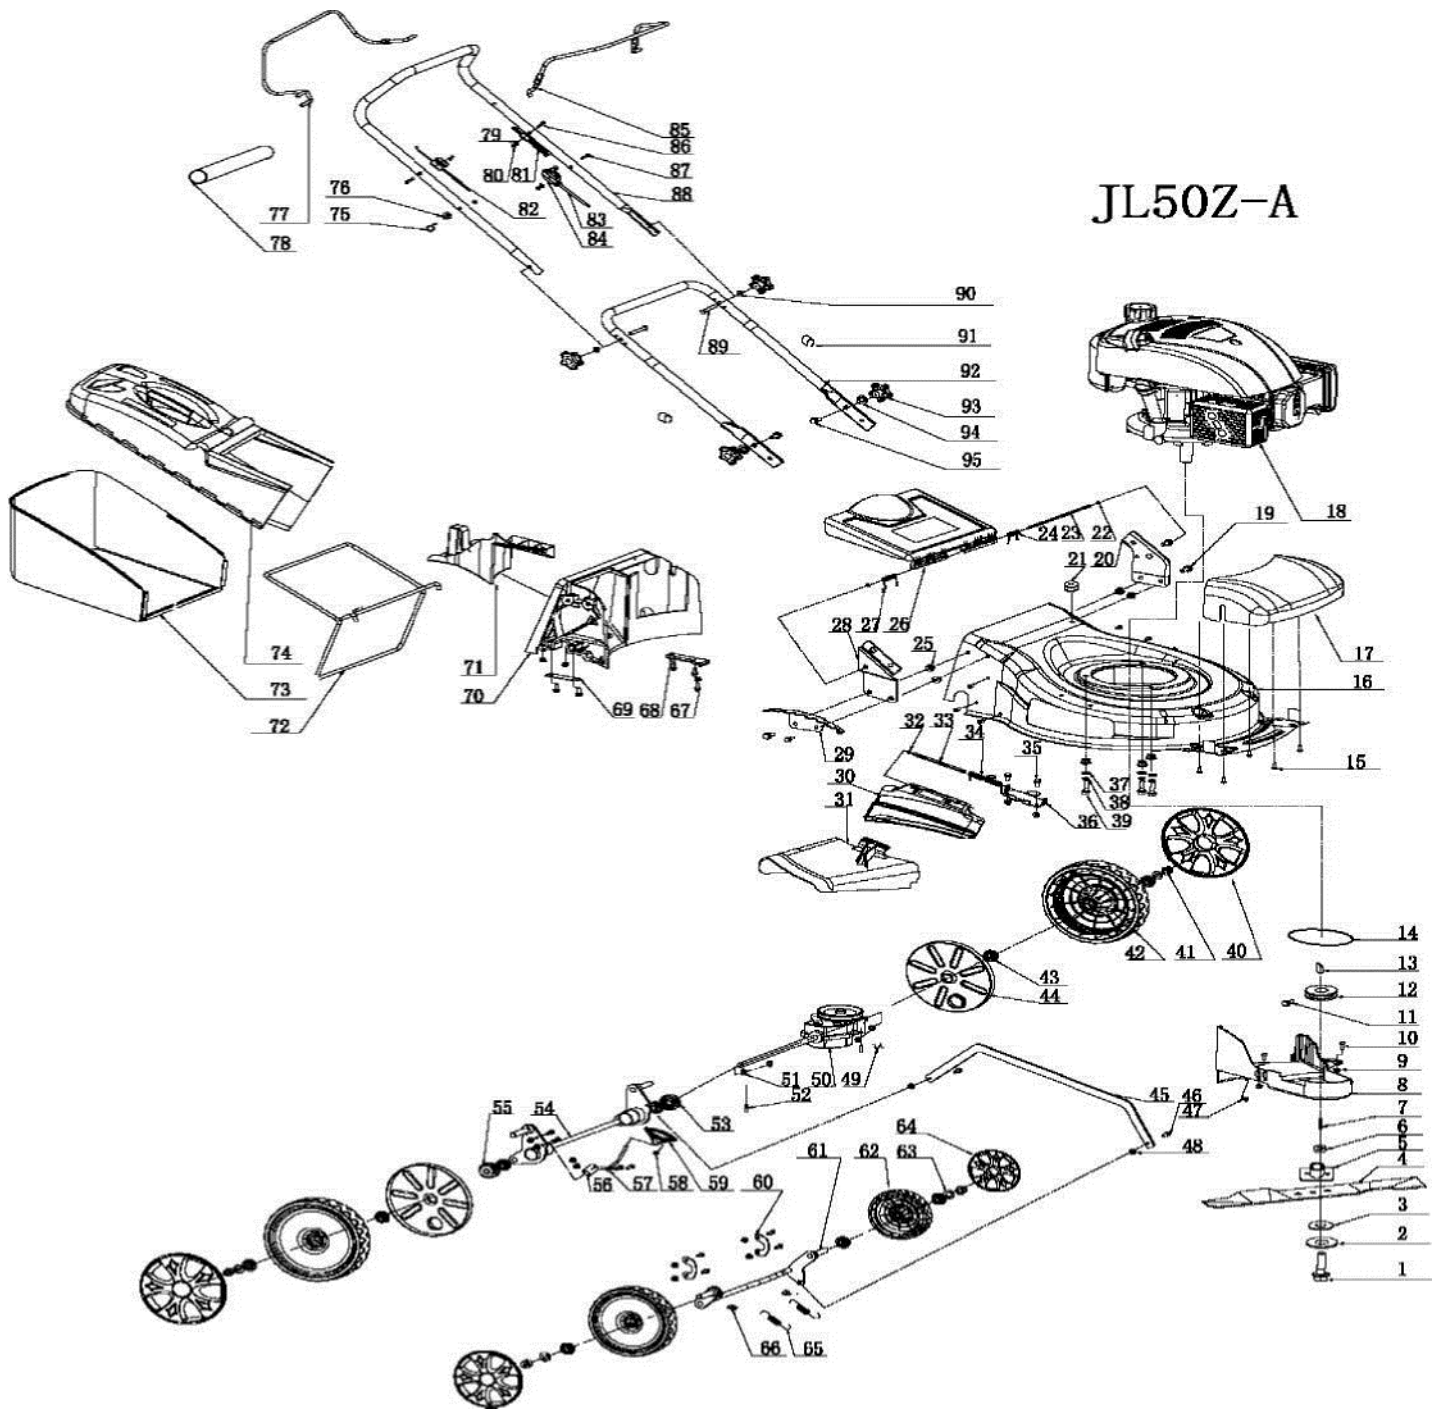

LAWN-KING

LAWNKING LK 51 SP HW SM 173CC OHV

TOT911262 Eancode: 3700169112626

ITEM	PART NUMBER	FRENCH DESCRIPTION	UK DESCRIPTION	INTERNAL CODE	QTY PER PRODUCT
1	JL46Z0404	VIS DE LAME M10 X 40	Blade bolt	JL46Z04-04	1
2	JL40T0301	RONDELLE PLATE METAL	Flat washer	JL40T03-01	1
3	JL46Z0407	RONDELLE DE LAME FIBRE	Blade washer	JL46Z04-07	1
4	JL50Z0401	LAME	Blade	JL50Z04-01	1
5	JL50Z0403E	SUPPORT DE LAME	Blade adapter	JL50Z04-03E	1
6	JL50Z04033	RONDELLE INTERIEUR SUPPORT DE LAME	Bush for blade adapter	JL50Z04-033	1
7	JL46Z0408B	CLAVETTE 35 X 6 X 0.5	Key 6.35X5X35	JL46Z04-08B	1
8	JL50Z0405	COUVERCLE DE COURROIE	Belt Cover	JL50Z04-05	1