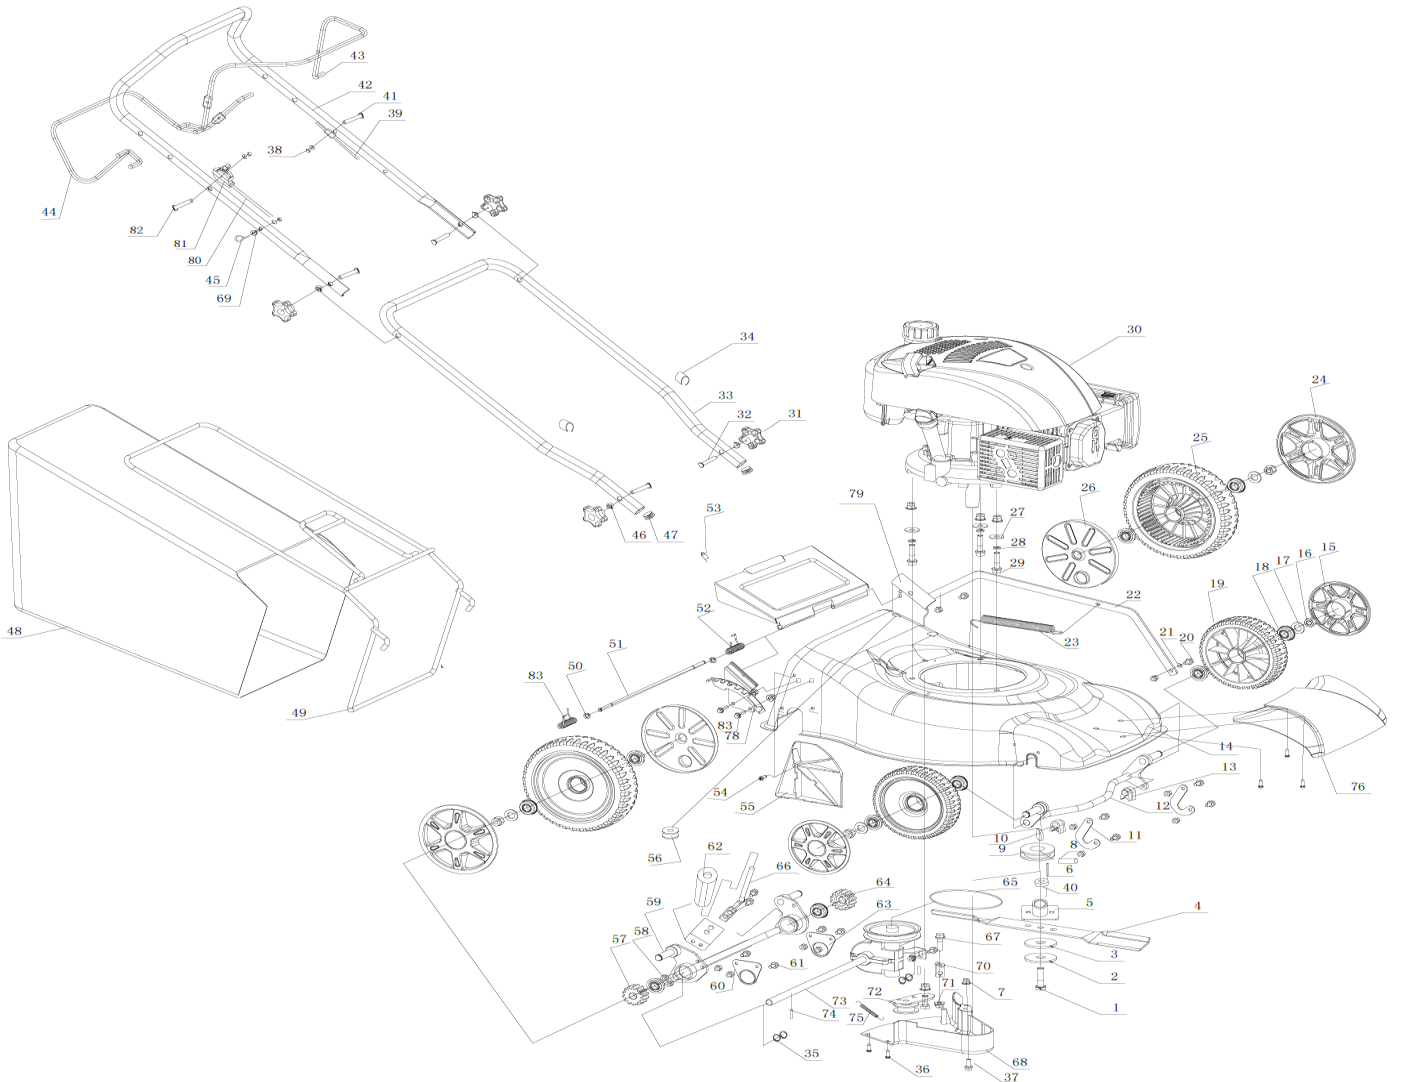

LAWNMOWER LK46R SP

LAWNMOWER LK46R SP

ITEM	PART NUMBER	DESCRIPTION	Q.T.Y.
1	JL46Z0404	BLADE BOLT	1
2	JL40T0301	FLAT WASHER	1
3	JL46Z0407	BLADE WASHER	1
4	JL46Z0401	BLADE	1
5	JL50Z0403E	STEEL SEATER	1
6	JL46Z0408	KEY 4.75*5.5*35	1
7	JLGB618386M6	NUT M6	10
8	JLGB8085M6X7	FIXED SCREW	1
9	JL46Z0203	INITIATIVE PULLEY	1
10	JLGB10997940X16	KEY 4.0X16	1
11	JL46ZC0211	FRONT AXLE PLANK	2
12	JL46ZC0206A1	FRONT AXLE	1
13	JL46ZC0209	HOLD HOOP	2
14	JL46ZC0401A	DECK	1
15	JL46ZC0202	FRONT WHEEL COVER	2
16	JGB61822000M10	NUT M10	4
17	JLGBT95587132006	WASHER $\Phi 13 \times \Phi 20 \times 0.6$	4
18	JL46Z0215	BALL BEARING	10
19	JL46ZC0203	FRONT WHEEL	2