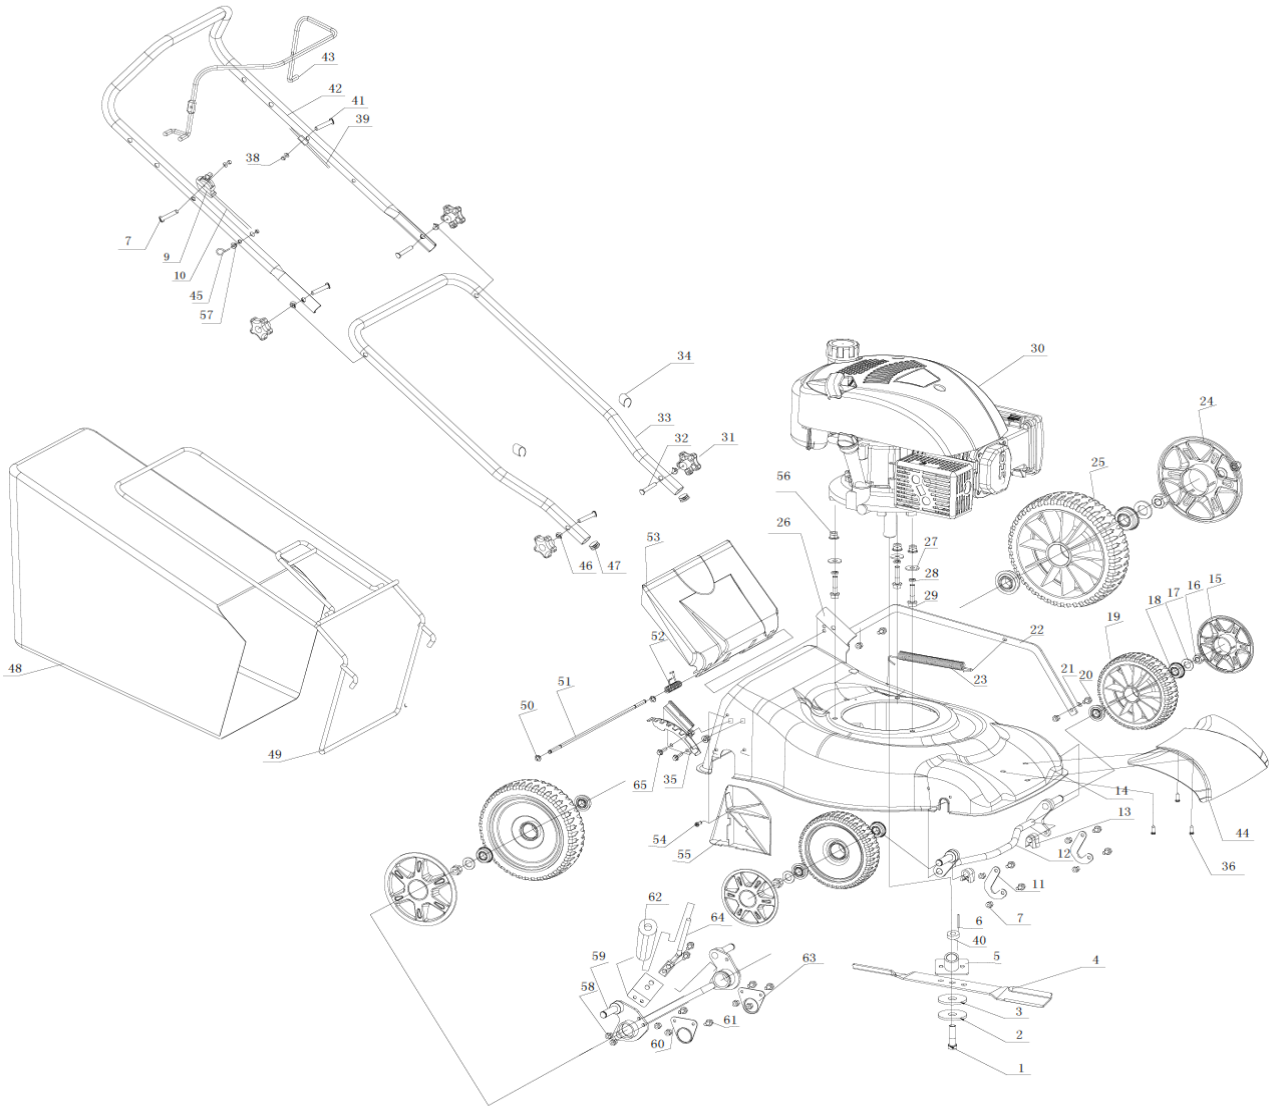

## LAWNMOWER LK41R

ITEM	PART NUMBER	DESCRIPTION	QTY PER PRODUCT
1	JL46Z0404	BLADE BOLT	1
2	JL40T0301	FLAT WASHER	1
3	JL46Z0407	BLADE WASHER	1
4	JL43Z0401	BLADE	1
5	JL50Z0403E	STEEL SEATER	1
6	JL46Z0408	KEY 4.75*5.5*35	1
7	JLGB618386M6	NUT M6	10
8	JL40T0102A	BOLT M6*45	1
9	GHMTB3550	THROTTLE CONTROL	1
10	JL43Z0111A	THROTTLE CABLE	1
11	JL46ZC0211	FRONT AXLE PLANK	2
12	JL43Z0201	FRONT AXLE	1
13	JL46ZC0209	HOLD HOOP	2
14	JL43Z04021	DECK	1
15	JL46ZC0202	FRONT WHEEL COVER	2
16	JLGB61822000M10	NUT M10	4
17	JLGBT95587132006	WASHER $\Phi 13 \times \Phi 20 \times 0.6$	4
18	JL46Z0215	BALL BEARING	8