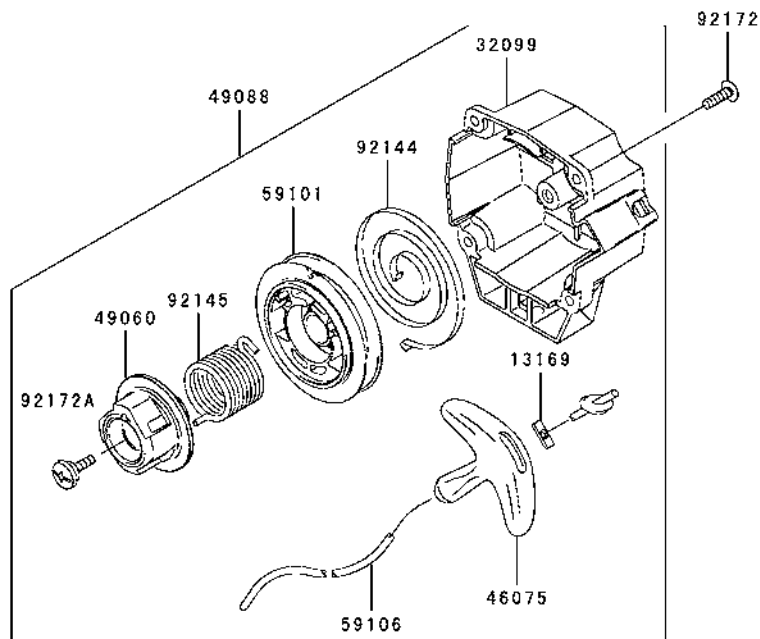

This catalog covers:
TJ035E- □ S50

GRID NO. This grid covers:
B-10 STARTER

BT 34 GB KAWA
ENGINE / MOTORE: **TJ 35E**
serie 01

E0210-A424A

Ref. No.	Part No.	Description	Quantity
13165	13165-2103	PAWL	2
13169	13169-2386	PLATE,RECOIL STARTER	1
32099	32099-2419	CASE,STARTER-RECOIL	1
46075	46075-2161	GRIP,STARTER-RECOIL	1
49060	49060-2062	CAM,STARTER-RECOIL	1
49080	49080-2201	PULLEY-STARTING	1
49088	49088-2566	STARTER-RECOIL	1
59101	59101-2119	REEL,STARTER-RECOIL	1
59106	59106-2072	ROPE,3.5X850	1
92033	92033-2010	RING-SNAP	2
92144	92144-2054	SPRING	1
92144A	92144-2157	SPRING	2
92145	92145-2149	SPRING	1
92172	92172-2061	SCREW,4X14	4
92172A	92172-2065	SCREW	1