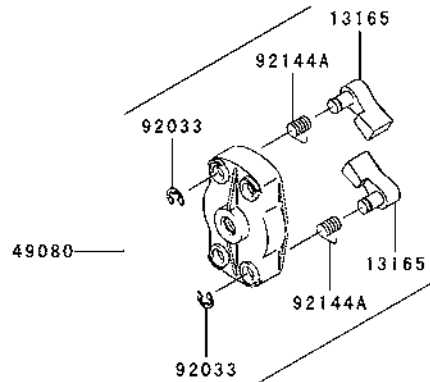

This catalog covers:
TJ035E- □ S50

GRID NO. This grid covers:
B-10 STARTER

BT 34 GB KAWA
ENGINE / MOTORE: **TJ 35E**
serie 01

E0210-A424A

Ref. No.	Part No.	Description	Quantity
13165	13165-2103	PAWL	2
13169	13169-2386	PLATE,RECOIL STARTER	1
32099	32099-2419	CASE,STARTER-RECOIL	1
46075	46075-2161	GRIP,STARTER-RECOIL	1
49060	49060-2062	CAM,STARTER-RECOIL	1
49080	49080-2201	PULLEY-STARTING	1
49088	49088-2566	STARTER-RECOIL	1
59101	59101-2119	REEL,STARTER-RECOIL	1
59106	59106-2072	ROPE,3.5X850	1
92033	92033-2010	RING-SNAP	2
92144	92144-2054	SPRING	1
92144A	92144-2157	SPRING	2
92145	92145-2149	SPRING	1
92172	92172-2061	SCREW,4X14	4
92172A	92172-2065	SCREW	1