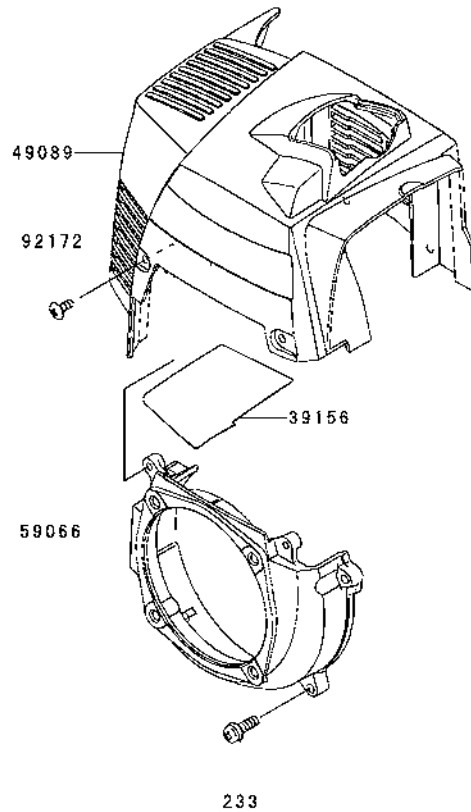

This catalog covers:

TJ035E- □ S50

GRID NO.

B-05

This grid covers:

COOLING-EQUIPMENT

BT 34 GB KAWA
ENGINE / MOTORE: TJ 35E
serie 01

E0150-A835A

Ref. No.	Part No.	Description	Quantity
39156	39156-2089	PAD,SHROUD	1
49089	49089-2643	SHROUD-ENGINE	1
59066	59066-2800	HOUSING-FAN	1
92172	92172-2060	SCREW,4X10	2
233	233AA0516	SCREW-PAN-WP+-.5X16	4