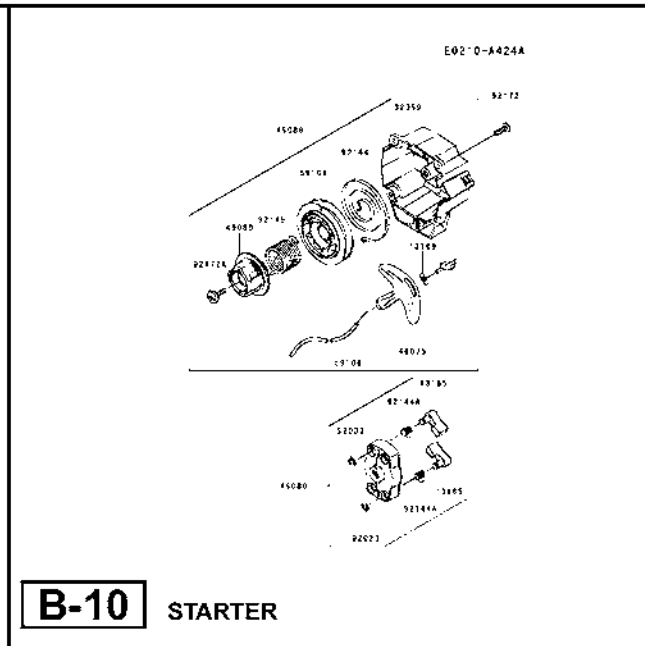

This catalog covers:
TJ035E- □ S50

GRID NO. This grid covers:
B-02 PICTORIAL INDEX

BT 34 GB KAWA
ENGINE / MOTORE: TJ 35E
serie 01