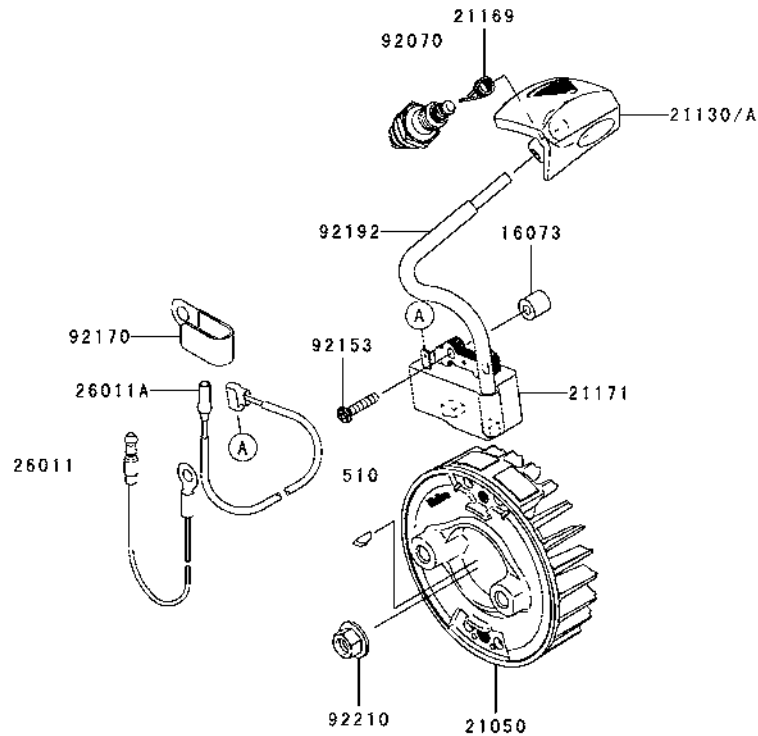

Ref. No.	Part No.	Description	Quantity
11005	11005-2160	CYLINDER-ENGINE	1
11061	11061-2192	GASKET	1
11065	11065-2130	CAP	1
13272	13272-2009	PLATE	2
14080	14080-2064	CRANKCASE	1
14080A	14080-2065	CRANKCASE	1
34001	34001-2090	STAND	1
92043	92043-1302	PIN	2
92045	92045-2058	BEARING-BALL,6201C3	2
92049	92049-2253	SEAL-OIL,ISCD12X22X4.5	1
92049A	92049-2267	SEAL-OIL,ISCD 12X22X4.5F	1
120	120CB0520	BOLT-SOCKET,5X20	4
214	214AA0408	SCREW-PAN+-,4X8	4
221	221AA0408	SCREW-CSK-CROSS,4X8	1
225	225AA0530	SCREW-PAN-WSP-CROS,5X30	3

TJ035E- □ S50

GRID NO.

**B-06**

This grid covers:

**ELECTRIC-EQUIPMENT**

**BT 34 GB KAWA**  
ENGINE / MOTORE: TJ 35E  
serie 01

E0160-B209B

Ref. No.	Part No.	Description	Quantity
16073	16073-2220	INSULATOR	2
21050	21050-2317	FLYWHEEL	1
21130	21130-2074	CAP-SPARK PLUG	1
21130A	21130-2077	CAP-SPARK PLUG	1
21169	21169-2051	TERMINAL	1
21171	21171-2257	COIL-ASSY-IGNITION	1
26011	26011-2113	WIRE-LEAD	1
26011A	26011-2361	WIRE-LEAD L=230	1
92070	92070-2107	PLUG-SPARK,BPMR7A(NGK),SOLID	1
92153	92153-2134	BOLT,4X20	2
92170	92170-2041	CLAMP	1
92192	92192-2165	TUBE,6X6.6X80	1
92210	92210-2094	NUT,M8	1
510	510A3100	KEY-WOODRUFF	1