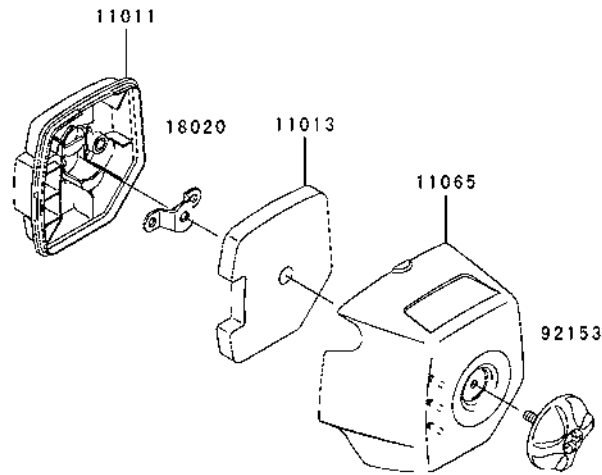

This catalog covers:

TJ035E- □ S50

GRID NO.

B-08

This grid covers:

AIR-FILTER/MUFFLER

BT 34 GB KAWA
ENGINE / MOTORE: TJ 35E
serie 01

E0190-B026A

Ref. No.	Part No.	Description	Quantity
11011	11011-2366	CASE-AIR FILTER	1
11013	11013-2229	ELEMENT-AIR FILTER	1
11061	11061-2193	GASKET,MUFFLER	1
11065	11065-2125	CAP	1
18020	18020-2091	BAFFLE	1
18077	18077-2139	ARRESTER-SPARK	1
49069	49069-2435	MUFFLER-ASSY	1
92009	92009-2411	SCREW	1
92153	92153-2128	BOLT	1
120	120CB0516	BOLT-SOCKET,5X16	2
242	242AA0512	SCREW-PAN-WSP+,-,5X12	1