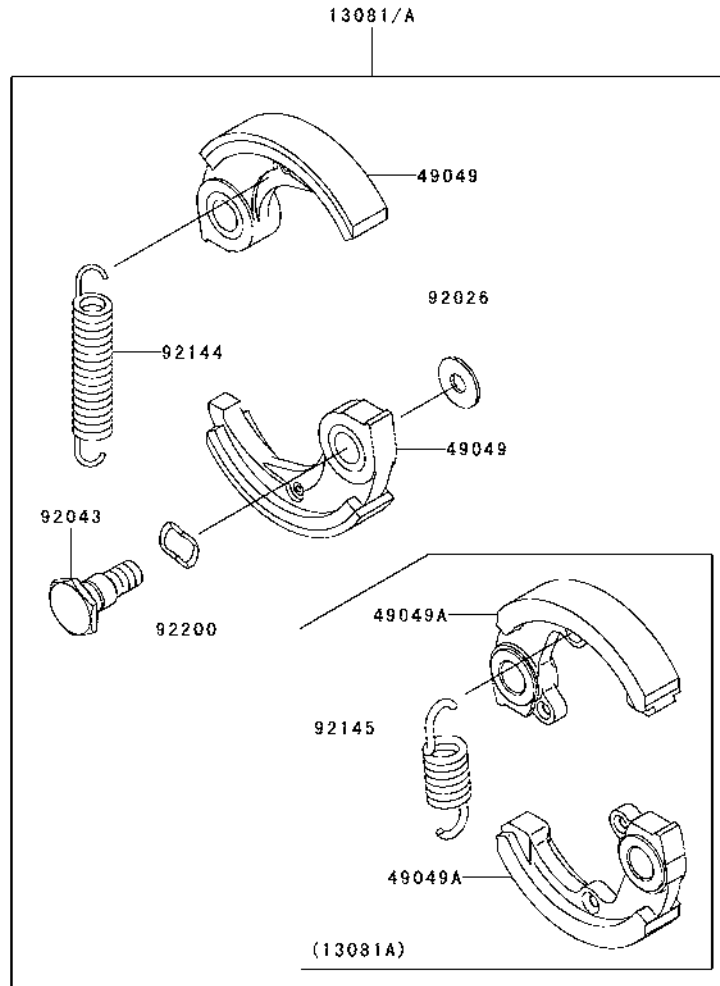

Ref. No.	Part No.	Description	Quantity
11005	11005-2160	CYLINDER-ENGINE	1
11061	11061-2192	GASKET	1
11065	11065-2130	CAP	1
13272	13272-2009	PLATE	2
14080	14080-2064	CRANKCASE	1
14080A	14080-2065	CRANKCASE	1
34001	34001-2090	STAND	1
92043	92043-1302	PIN	2
92045	92045-2058	BEARING-BALL,6201C3	2
92049	92049-2253	SEAL-OIL,ISCD12X22X4.5	1
92049A	92049-2267	SEAL-OIL,ISCD 12X22X4.5F	1
120	120CB0520	BOLT-SOCKET,5X20	4
214	214AA0408	SCREW-PAN+-,4X8	4
221	221AA0408	SCREW-CSK-CROSS,4X8	1
225	225AA0530	SCREW-PAN-WSP-CROS,5X30	3

Ref. No.	Part No.	Description	Quantity
14069	14069-2088	BREATHER	1
49019	49019-2114	FILTER-FUEL	1
51001	51001-2336	TANK-COMP-FUEL	1
51048	51048-2083	CAP-ASSY-TANK	1
92009	92009-2383	SCREW,5X20	3
92071	92071-2142	GROMMET,FUEL TANK	1
92171	92171-2073	CLAMP	2
92191	92191-2102	TUBE,3X5X182	1
92192	92192-2117	TUBE,3X6X90	1
99996	99996-6089	CAP-TANK & BREATHER,ASSY	1

Ref. No.	Part No.	Description	Quantity
13081	13081-2220	CLUTCH-ASSY	1
13081A	13081-2236	CLUTCH-ASSY	*
49049	49049-2075	SHOE-CLUTCH	2
49049A	49049-2104	SHOE-CLUTCH	*
92026	92026-2125	WASHER	2
92043	92043-2210	PIN,CLUTCH	2
92144	92144-2390	SPRING	1
92145	92145-2178	SPRING	*
92200	92200-2064	WASHER,SPRING,10.5X14.5X0.3	2