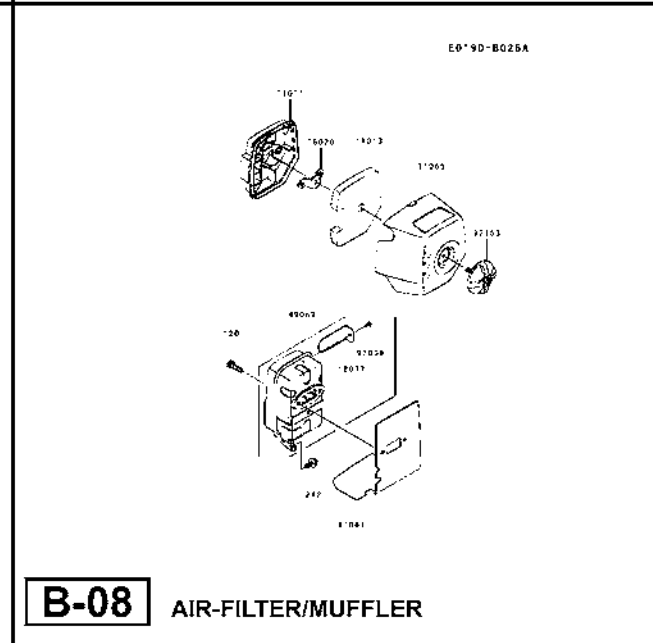

This catalog covers:
TJ035E- □ S50

GRID NO. This grid covers:
B-01 PICTORIAL INDEX

BT 34 GB KAWA
ENGINE / MOTORE: TJ 35E
serie 01