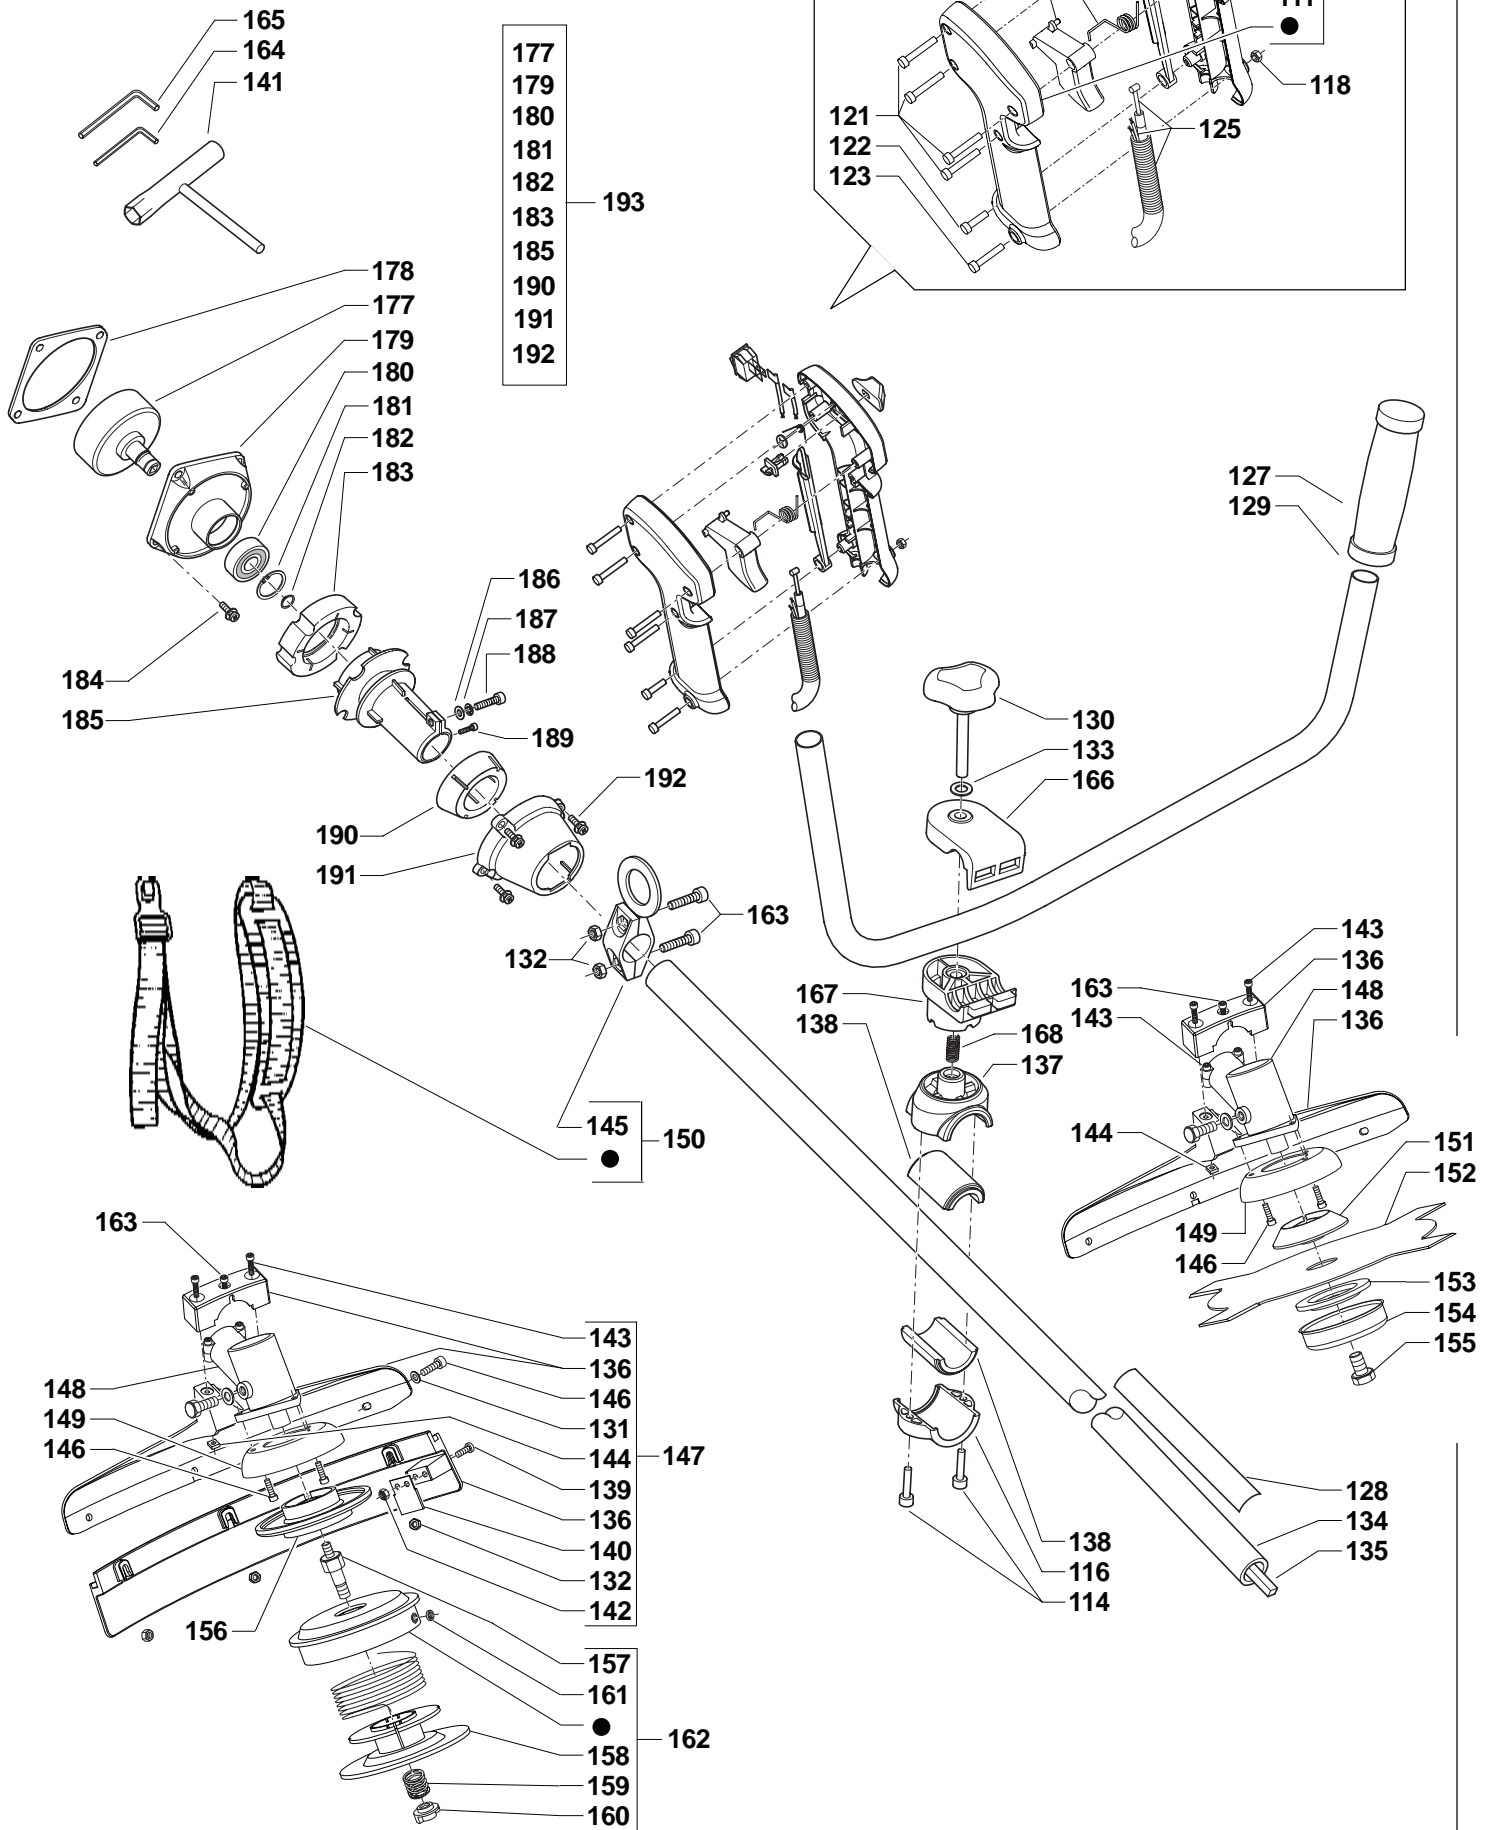

BT 34 GB KAWA

ENGINE / MOTORE: TJ 35E

Type level 02

POS.	CODICE	Q.TA	POS.	CODICE	Q.TA	POS.	CODICE	Q.TA	POS.	CODICE	Q.TA
111	BB00313-01	1	158	2026270	1						
112	140040	1	159	2026280	1						
113	BB00303-00	1	160	2026290	1						
114	1026200	2	161	2026300	2						
115	BB00314-01	1	162	BRT0069-00	1						
116	2020540	1	163	175250	3						
117	2021290	--	164	650680	1						
118	168440	1	165	657240	1						
119	BB00339-00	1	166	2020570	1						
120	2020520	1	167	2020560	1						
121	1020830	4	168	2020580	1						
122	1020820	3	176	1042230	2						
123	1021360	1	177	2027680	1						
124	2020530	1	178	2055960	1						
125	BB01863-00	1	179	2028460	1						
126	BRT0065-00	1	180	2027740	1						
127	2020610	1	181	1027730	1						
128	BB00086-02	1	182	1027720	1						
129	BB00306-00	1	183	1027640	1						
130	2020600	1	185	2027650	1						
131	152120	3	186	144750	1						
132	140300	5	187	1026210	1						
133	144460	1	188	1032160	1						
134	BRT0010-05	1	190	2027630	1						
135	BB01869-00	1	191	2027620	1						
136	●	1	192	1032190	4						
137	2020550	1	193	2055650	--						
138	2020590	2									
139	1021100	2									
140	BB00106-00	1									
141	2020940	1									
142	146400	2									
143	BRT0051-00	4									
144	BRT0049-00	2									
145	BB00212-00	1									
146	BRT0054-00	6									
147	BRT0071-00	1									
	NERO-BLACK										
148	BRT0031-00	1									
149	BRT0048-00	1									
150	BB00185-00	1									
151	BRT0032-00	1									
152	BRT0044-00	1									
153	BRT0033-00	1									
154	BRT0036-00	1									
155	BRT0037-00	1									
156	BRT0030-00	1									
157	2026260	1									

BT 34 GB KAWA
ENGINE / MOTORE: TJ 35E
Type level 02