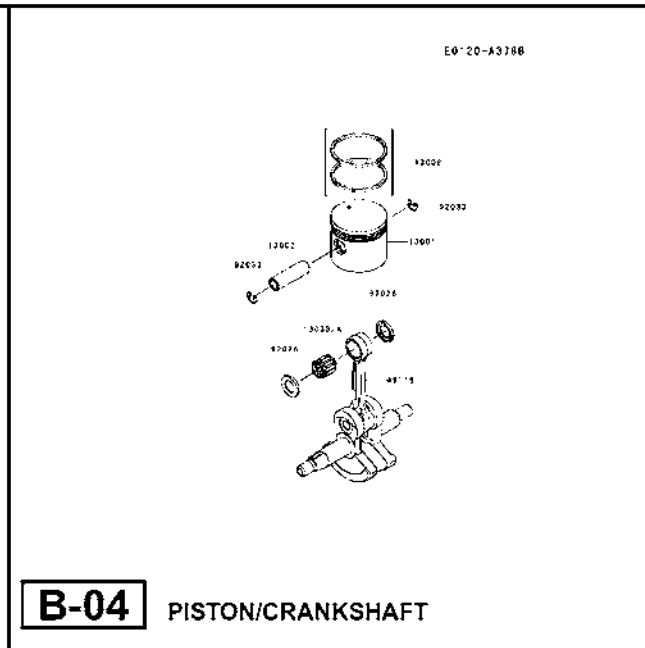

This catalog covers:
TJ035E- □ S50

GRID NO. This grid covers:
B-01 PICTORIAL INDEX

BT 34 GB KAWA
ENGINE / MOTORE: TJ 35E
serie 01