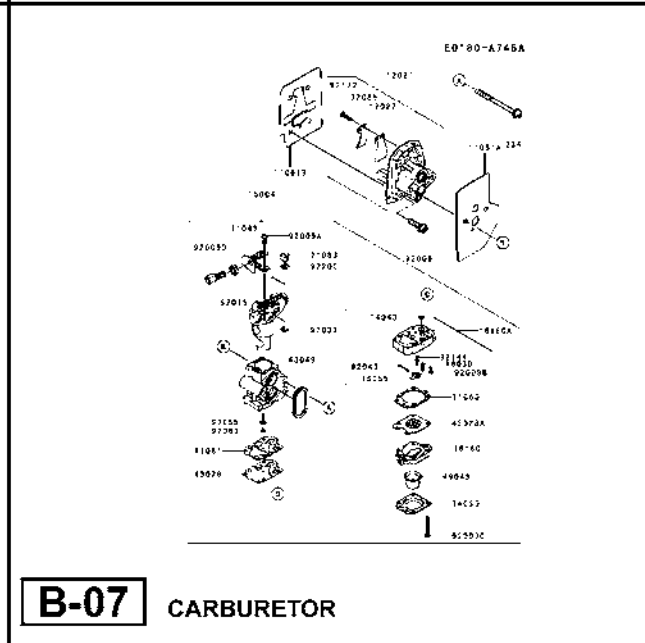

This catalog covers:
TJ035E- □ S50

GRID NO. This grid covers:
B-01 PICTORIAL INDEX

BT 34 GB KAWA
ENGINE / MOTORE: TJ 35E
serie 01