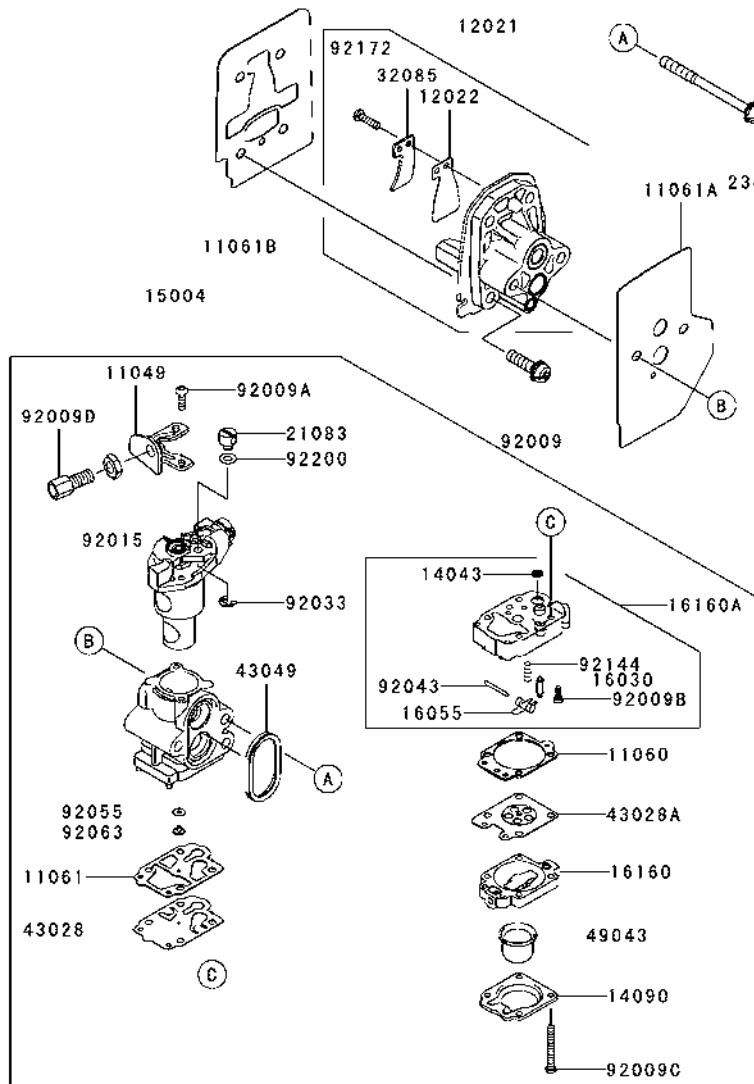

This catalog covers:
TJ035E- □ S50

GRID NO. This grid covers:
B-07 CARBURETOR

E0180-A746A

Ref. No.	Part No.	Description	Quantity
11049	11049-2006	BRACKET	1
11060	11060-2111	GASKET	1
11061	11061-2054	GASKET	1
11061A	11061-2208	GASKET,CARBURETOR/INSULATOR	1
11061B	11061-2209	GASKET,CYLINDER/INSULATOR	1
12021	12021-2055	VALVE-ASSY-REED	1
12022	12022-2060	VALVE-REED	1
14043	14043-2051	FILTER	1
14090	14090-2017	COVER,PRIMER PUMP	1
15004	15004-2049	CARBURETOR-ASSY	1
16030	16030-2078	VALVE-FLOAT	1
16055	16055-2051	LEVER	1
16160	16160-2089	BODY	1
16160A	16160-2141	BODY	1
21083	21083-2073	ARM	1
32085	32085-2106	STOPPER	1
43028	43028-2067	DIAPHRAGM	1
43028A	43028-2096	DIAPHRAGM	1
43049	43049-2062	PACKING	1
49043	49043-2067	PUMP-PRIMING	1
92009	92009-2249	SCREW,5X20	4
92009A	92009-2277	SCREW	2
92009B	92009-2336	SCREW	1
92009C	92009-2337	SCREW	4
92009D	92009-2354	SCREW	1
92015	92015-2145	NUT	1
92033	92033-2078	RING-SNAP	1
92043	92043-2094	PIN	1
92055	92055-2147	RING-O	1
92063	92063-2393	JET-MAIN,#37	1
92144	92144-2308	SPRING	1
92172	92172-2091	SCREW,3X12	1
92200	92200-2074	WASHER	1
234	234AA0560	SCREW-PAN-WSP+,-,5X60	2