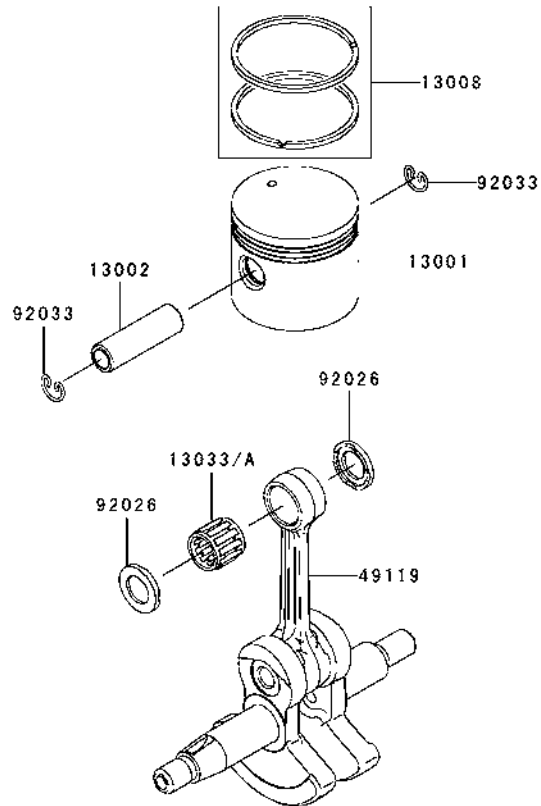

Ref. No.	Part No.	Description	Quantity
11005	11005-2160	CYLINDER-ENGINE	1
11061	11061-2192	GASKET	1
11065	11065-2130	CAP	1
13272	13272-2009	PLATE	2
14080	14080-2064	CRANKCASE	1
14080A	14080-2065	CRANKCASE	1
34001	34001-2090	STAND	1
92043	92043-1302	PIN	2
92045	92045-2058	BEARING-BALL,6201C3	2
92049	92049-2253	SEAL-OIL,ISCD12X22X4.5	1
92049A	92049-2267	SEAL-OIL,ISCD 12X22X4.5F	1
120	120CB0520	BOLT-SOCKET,5X20	4
214	214AA0408	SCREW-PAN+-,4X8	4
221	221AA0408	SCREW-CSK-CROSS,4X8	1
225	225AA0530	SCREW-PAN-WSP-CROS,5X30	3

Ref. No.	Part No.	Description	Quantity
13001	13001-2170	PISTON-ENGINE	1
13002	13002-2101	PIN-PISTON	1
13008	13008-6045	RING-SET-PISTON	1
13033	13033-2065	BEARING-SMALL END	1
13033A	13033-2067	BEARING-SMALL END	1
49119	49119-2243	CRANKSHAFT-ASSY	1
92026	92026-2355	SPACER.9X15X1.8	2
92033	92033-2061	RING-SNAP	2