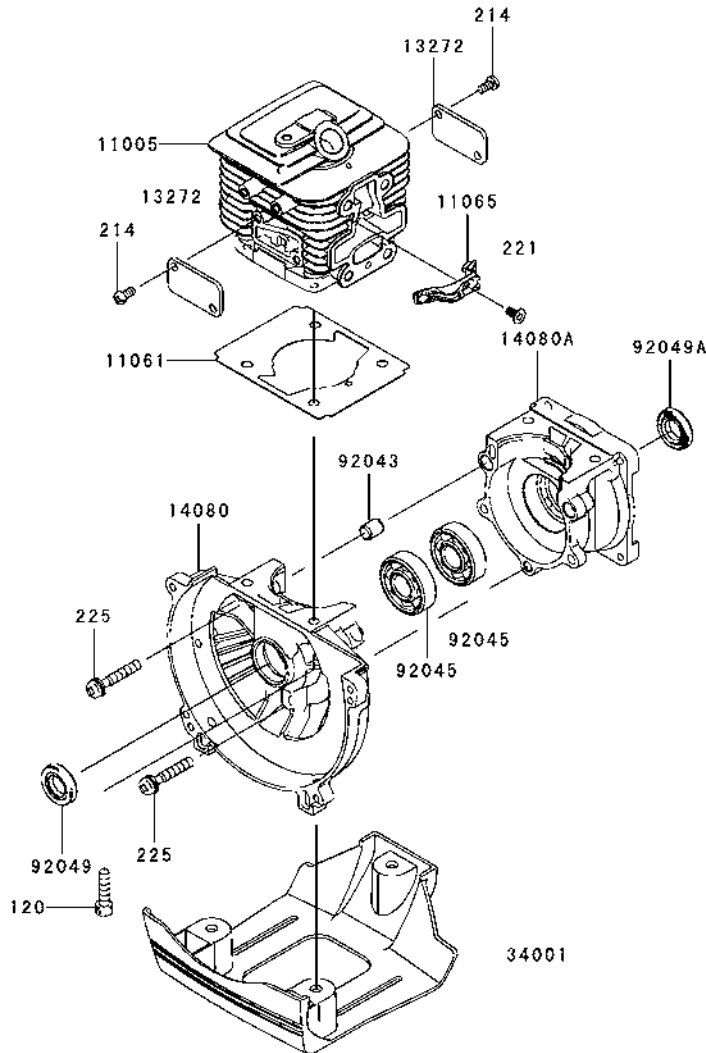

Ref. No.	Part No.	Description	Quantity
11005	11005-2160	CYLINDER-ENGINE	1
11061	11061-2192	GASKET	1
11065	11065-2130	CAP	1
13272	13272-2009	PLATE	2
14080	14080-2064	CRANKCASE	1
14080A	14080-2065	CRANKCASE	1
34001	34001-2090	STAND	1
92043	92043-1302	PIN	2
92045	92045-2058	BEARING-BALL,6201C3	2
92049	92049-2253	SEAL-OIL,ISCD12X22X4.5	1
92049A	92049-2267	SEAL-OIL,ISCD 12X22X4.5F	1
120	120CB0520	BOLT-SOCKET,5X20	4
214	214AA0408	SCREW-PAN+-,4X8	4
221	221AA0408	SCREW-CSK-CROSS,4X8	1
225	225AA0530	SCREW-PAN-WSP-CROS,5X30	3