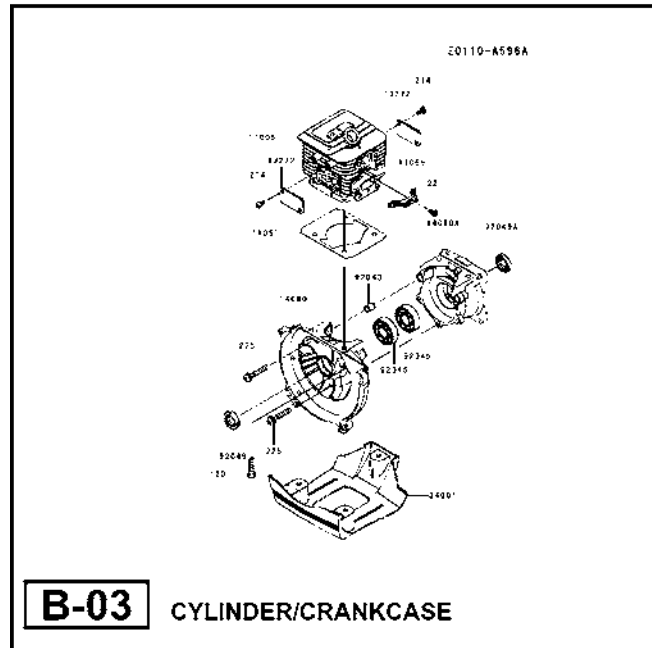

This catalog covers:
TJ035E- □ S50

GRID NO. This grid covers:
B-01 PICTORIAL INDEX

BT 34 GB KAWA
ENGINE / MOTORE: TJ 35E
serie 01