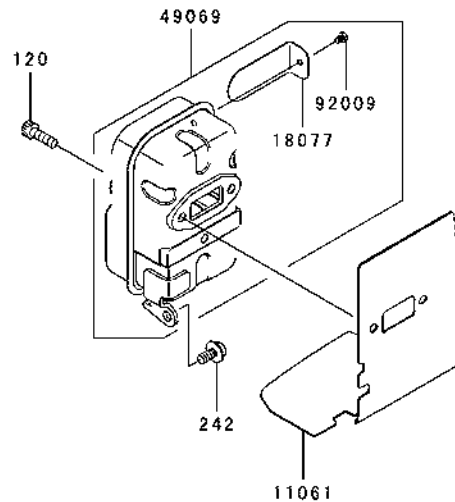

This catalog covers:

TJ035E- □ S50

GRID NO.

B-08

This grid covers:

AIR-FILTER/MUFFLER

BT 34 GB KAWA
ENGINE / MOTORE: TJ 35E
serie 01

E0190-B026A

Ref. No.	Part No.	Description	Quantity
11011	11011-2366	CASE-AIR FILTER	1
11013	11013-2229	ELEMENT-AIR FILTER	1
11061	11061-2193	GASKET,MUFFLER	1
11065	11065-2125	CAP	1
18020	18020-2091	BAFFLE	1
18077	18077-2139	ARRESTER-SPARK	1
49069	49069-2435	MUFFLER-ASSY	1
92009	92009-2411	SCREW	1
92153	92153-2128	BOLT	1
120	120CB0516	BOLT-SOCKET,5X16	2
242	242AA0512	SCREW-PAN-WSP+,-,5X12	1