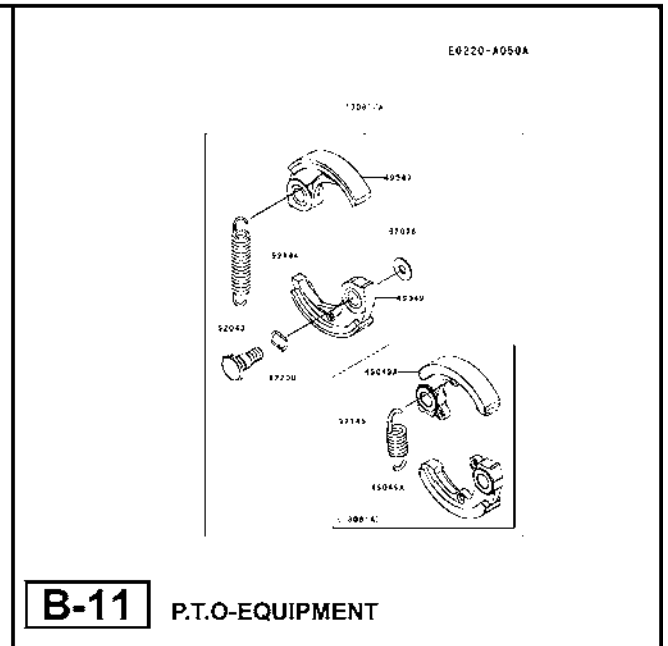

This catalog covers:
TJ035E- □ S50

GRID NO. This grid covers:
B-02 PICTORIAL INDEX

BT 34 GB KAWA
ENGINE / MOTORE: TJ 35E
serie 01