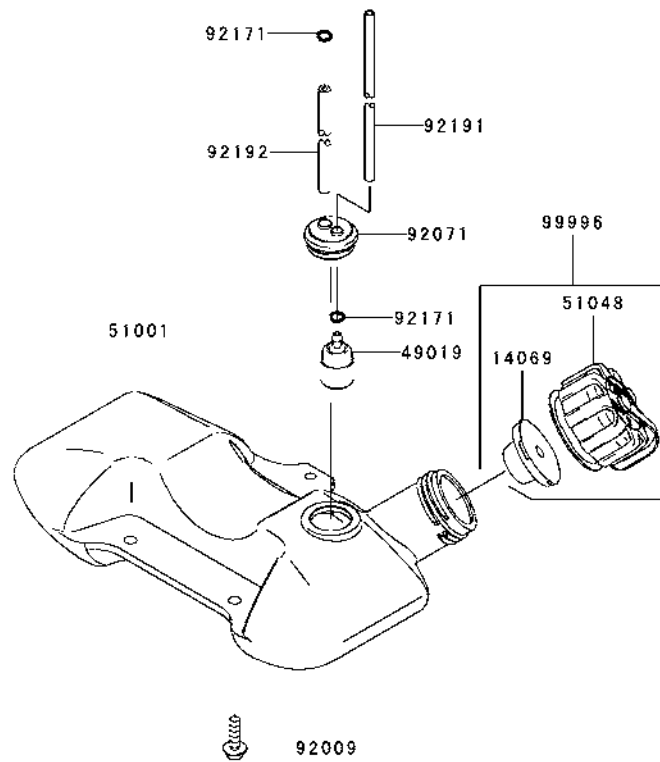

Ref. No.	Part No.	Description	Quantity
14069	14069-2088	BREATHER	1
49019	49019-2114	FILTER-FUEL	1
51001	51001-2336	TANK-COMP-FUEL	1
51048	51048-2083	CAP-ASSY-TANK	1
92009	92009-2383	SCREW,5X20	3
92071	92071-2142	GROMMET,FUEL TANK	1
92171	92171-2073	CLAMP	2
92191	92191-2102	TUBE,3X5X182	1
92192	92192-2117	TUBE,3X6X90	1
99996	99996-6089	CAP-TANK & BREATHER,ASSY	1