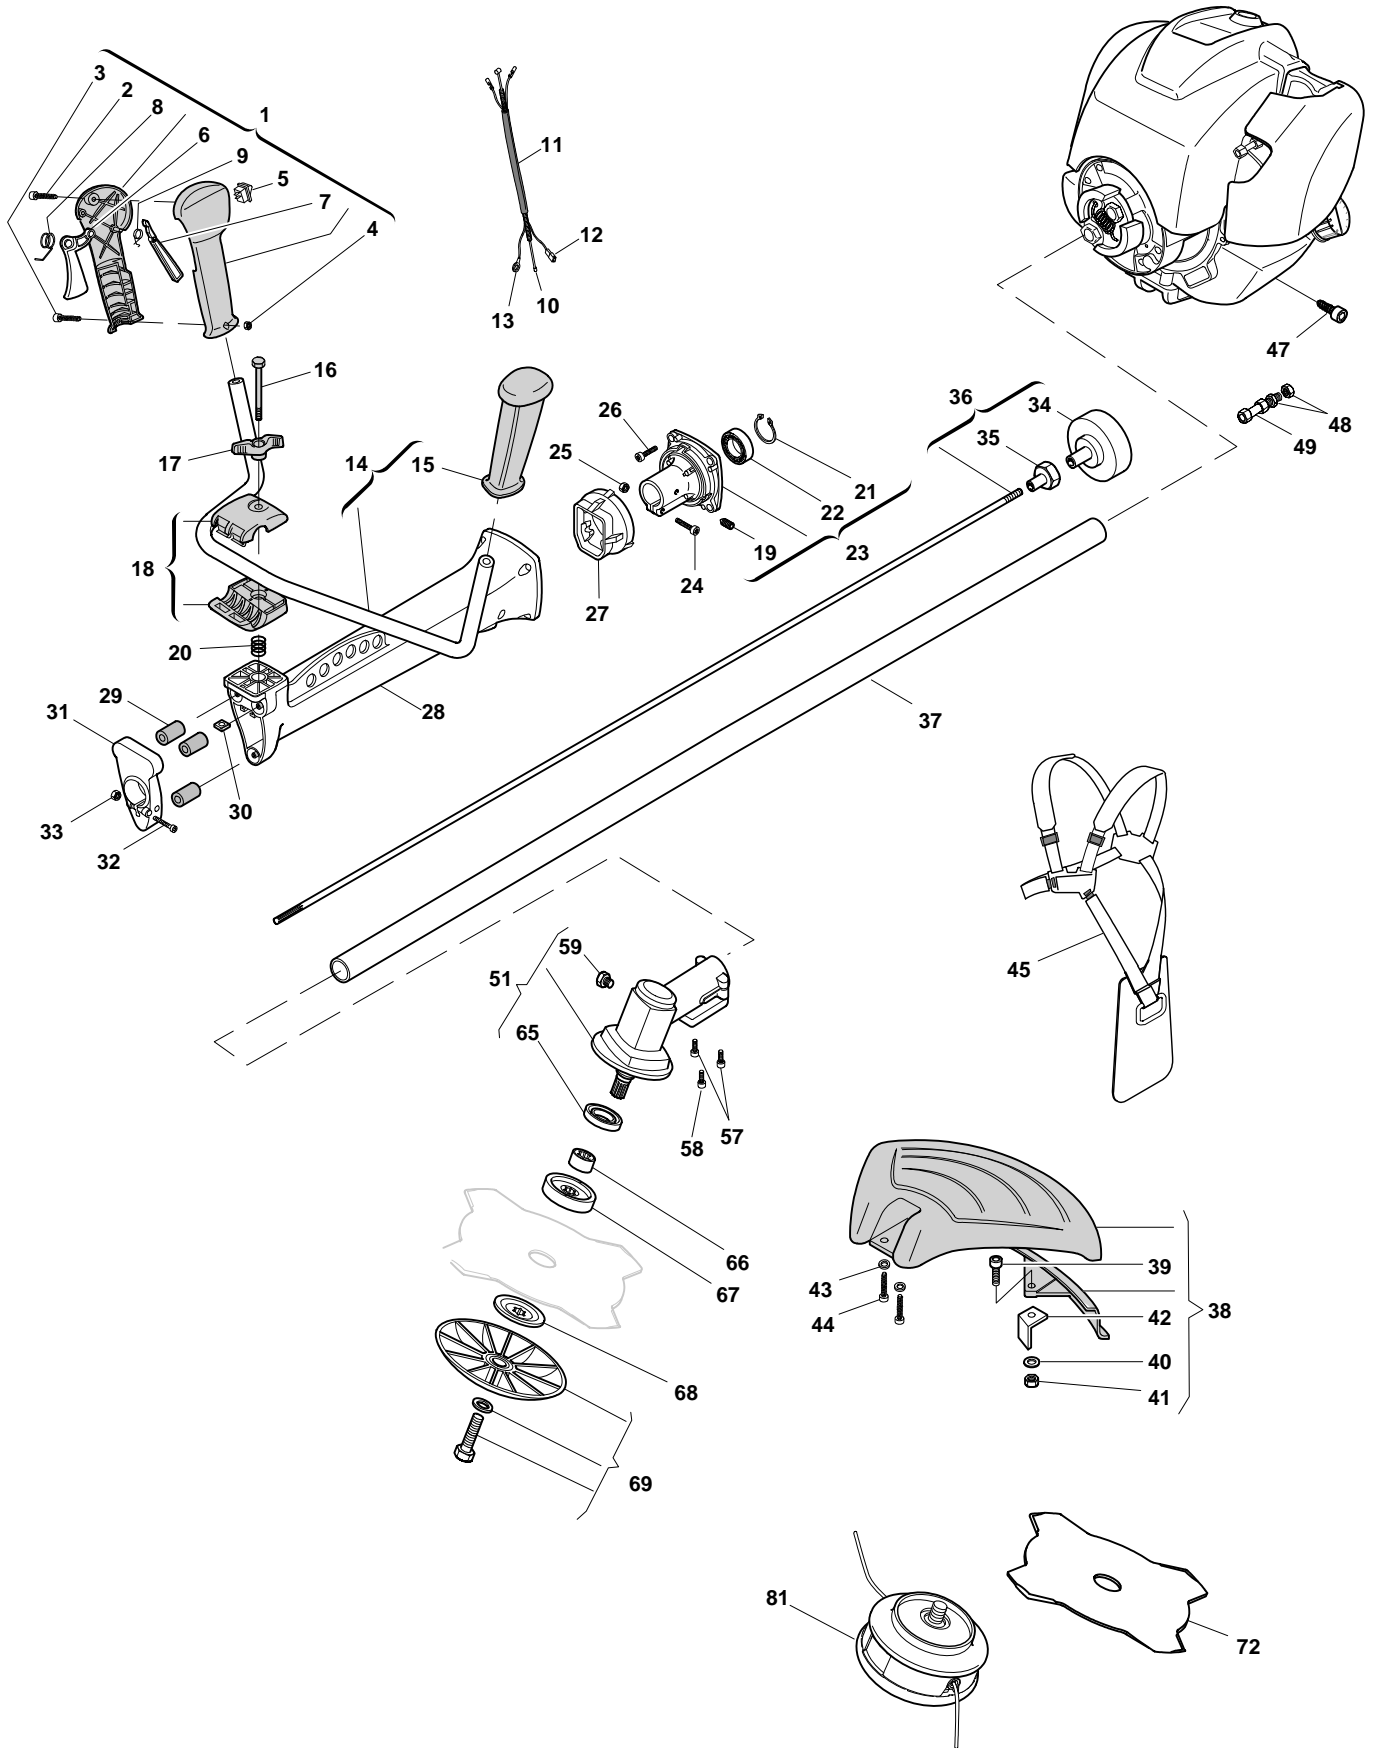

XB 435 HD

XB 435 HD - Model Year 2010

Pos.	Part no.	Q.ty	Description	Remarks
1	8563830	1	Handle Ass.Y	
2	2123030	1	Screw	
3	2135050	1	Screw	
4	12154330/0	1	Nut	
5	3210970	1	Stop Switch	
6	3743431/1	1	Throttle Lever	
7	3743441	1	Safety Lever	
8	3654270/1	1	Spring	
9	3654280/1	1	Spring	
10	23066006/0	1	Wire Ass.Y	
11	23290001/0	1	Wire Sheath	
12	23065010/0	1	Coil-Switch Cable (Red)	
13	23065011/1	1	Earth Cable (Black)	
14	4252840/1	1	Handle	
15	3744860/1	1	Left Knob	
16	2112580	1	Screw	
17	3750480	1	Wing Nut	
18	8521070	1	Handgrip Support Ass.Y	
19	2126050	1	Screw	
20	3654530	1	Spring	
21	3353080	1	Seeger Ring	
22	3112170	1	Bearing	
23	3L8520990/3	1	Transmission Hub Ass.Y	
24	2135150	1	Screw	
25	2432030	1	Nut	
26	2135160	4	Screw	
27	3744330	1	Rear Shock Absorber	
28	4563850/2	1	Transmission Housing	
29	3744320	3	Front Shock Absorber	
30	3615190	1	Handle Fixing Plate	
31	4563860	1	Front Housing Support	
32	2135060	2	Screw	
33	12154330/0	2	Nut	
34	4121861/1	1	Clutch	
35	3642191	1	Bearing Hub	
36	4251400	1	Trasmission Shaft	
37	4251204	1	Trasmission Pipe Ass.Y	
38	8563570	1	Safety Cover Ass.Y	
39	2135030	1	Screw	
40	2312150	1	Washer	
41	2432040	1	Nut	
42	3615000	1	Line Cutter	
43	2312150	2	Washer	
44	2135060	2	Screw	
45	4253440	1	Harness	
46	*	1	Neutral Switch (Mech.)	Honda Gx 35
47	2135020	1	Screw	
48	2412090	2	Nut	
49	3630600/1	1	Throttle Cable Adjuster	
51	4252780/1	1	Gear Case Assy	
57	2135050	2	Screw	
58	2653090	1	Screw	
59	2653460	1	Screw	
65	3121170	1	Oil Seal	
66	3641700/1	1	Collar	
67	3641640	1	Upper Ring Nut	
68	3612640	1	Lower Ring Nut	
69	4560610	1	Stabilizer	
70	2321230	1	Washer	
71	2653170	1	Screw	
72	4611880	1	4 Teeth Disc 25 Cm	
81	4353240/1	1	2 Hedges Nylon Head