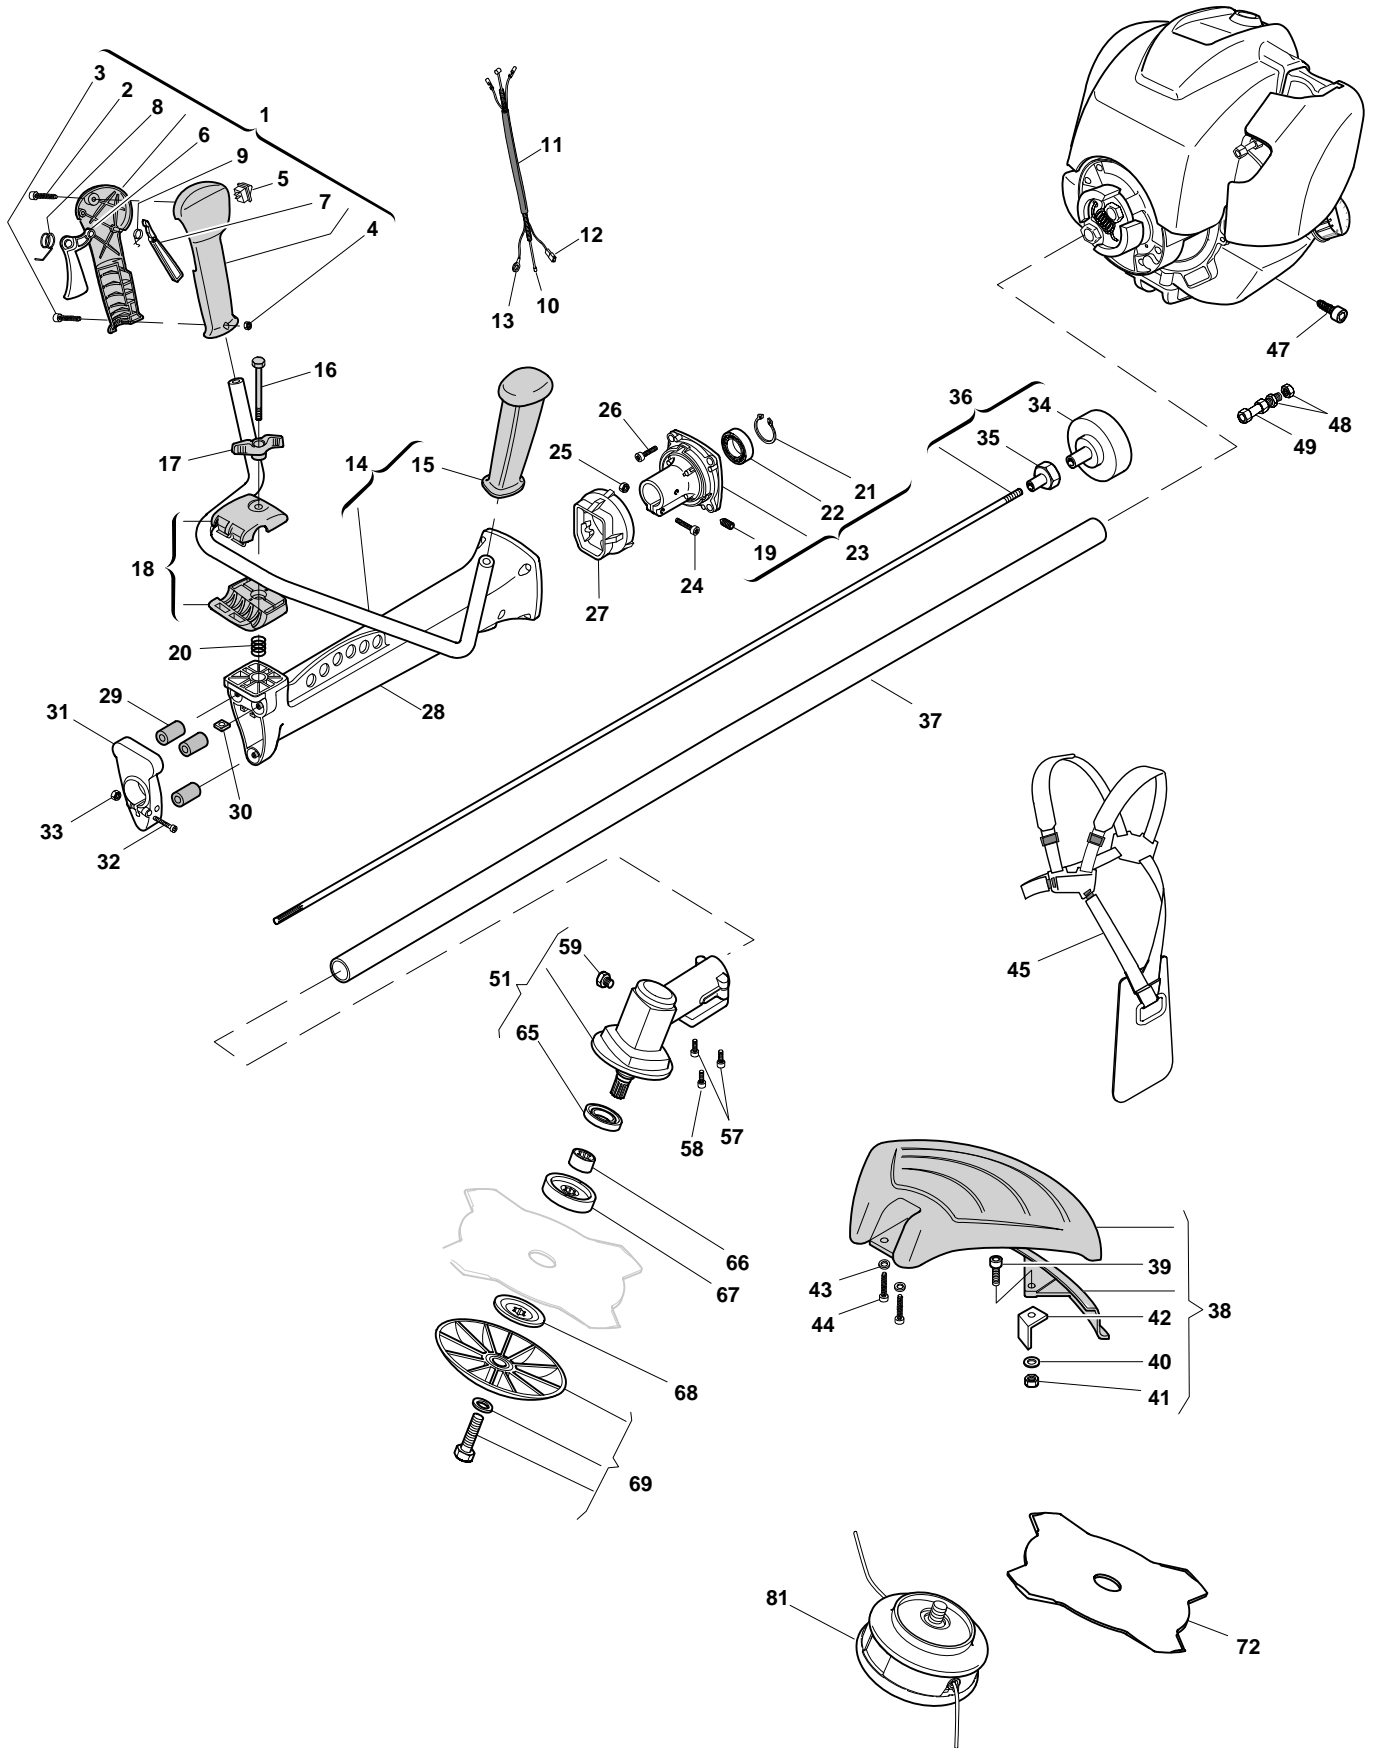

XB 435 HD

XB 435 HD - Model Year 2008

Pos.	Part no.	Q.ty	Description	Remarks
1	8563830	1	Handle Ass.Y	
2	2123030	1	Screw	
3	2135050	1	Screw	
4	12154330/0	1	Nut	
5	3210970	1	Stop Switch	
6	3743431/1	1	Throttle Lever	
7	3743441	1	Safety Lever	
8	3654270/1	1	Spring	
9	3654280/1	1	Spring	
10	23066006/0	1	Wire Ass.Y	
11	23290001/0	1	Wire Sheath	
12	23065010/0	1	Coil-Switch Cable (Red)	
13	23065011/1	1	Earth Cable (Black)	
14	4252840/1	1	Handle	
15	3744860/1	1	Left Knob	
16	2112580	1	Screw	
17	3750480	1	Wing Nut	
18	8521070	1	Handgrip Support Ass.Y	
19	2126050	1	Screw	
20	3654530	1	Spring	
21	3353080	1	Seeger Ring	
22	3112170	1	Bearing	
23	3L8520990/3	1	Transmission Hub Ass.Y	
24	2135150	1	Screw	
25	2432030	1	Nut	
26	2135160	4	Screw	
27	3744330	1	Rear Shock Absorber	
28	4563850/2	1	Transmission Housing	
29	3744320	3	Front Shock Absorber	
30	3615190	1	Handle Fixing Plate	
31	4563860	1	Front Housing Support	
32	2135060	2	Screw	
33	12154330/0	2	Nut	
34	4121861/1	1	Clutch	
35	3642191	1	Bearing Hub	
36	4251400	1	Trasmission Shaft	
37	4251204	1	Trasmission Pipe Ass.Y	
38	8563570	1	Safety Cover Ass.Y	
39	2135030	1	Screw	
40	2312150	1	Washer	
41	2432040	1	Nut	
42	3615000	1	Line Cutter	
43	2312150	2	Washer	
44	2135060	2	Screw	
45	4253440	1	Harness	
46	*	1	Neutral Switch (Mech.)	Honda Gx 35
47	2135020	1	Screw	
48	2412090	2	Nut	
49	3630600/1	1	Throttle Cable Adjuster	
51	4252780/1	1	Gear Case Assy	
57	2135050	2	Screw	
58	2653090	1	Screw	
59	2653460	1	Screw	
65	3121170	1	Oil Seal	
66	3641700/1	1	Collar	
67	3641640	1	Upper Ring Nut	
68	3612640	1	Lower Ring Nut	
69	4560610	1	Stabilizer	
70	2321230	1	Washer	
71	2653170	1	Screw	
72	4611880	1	4 Teeth Disc 25 Cm	
81	4353240/1	1	2 Hedges Nylon Head