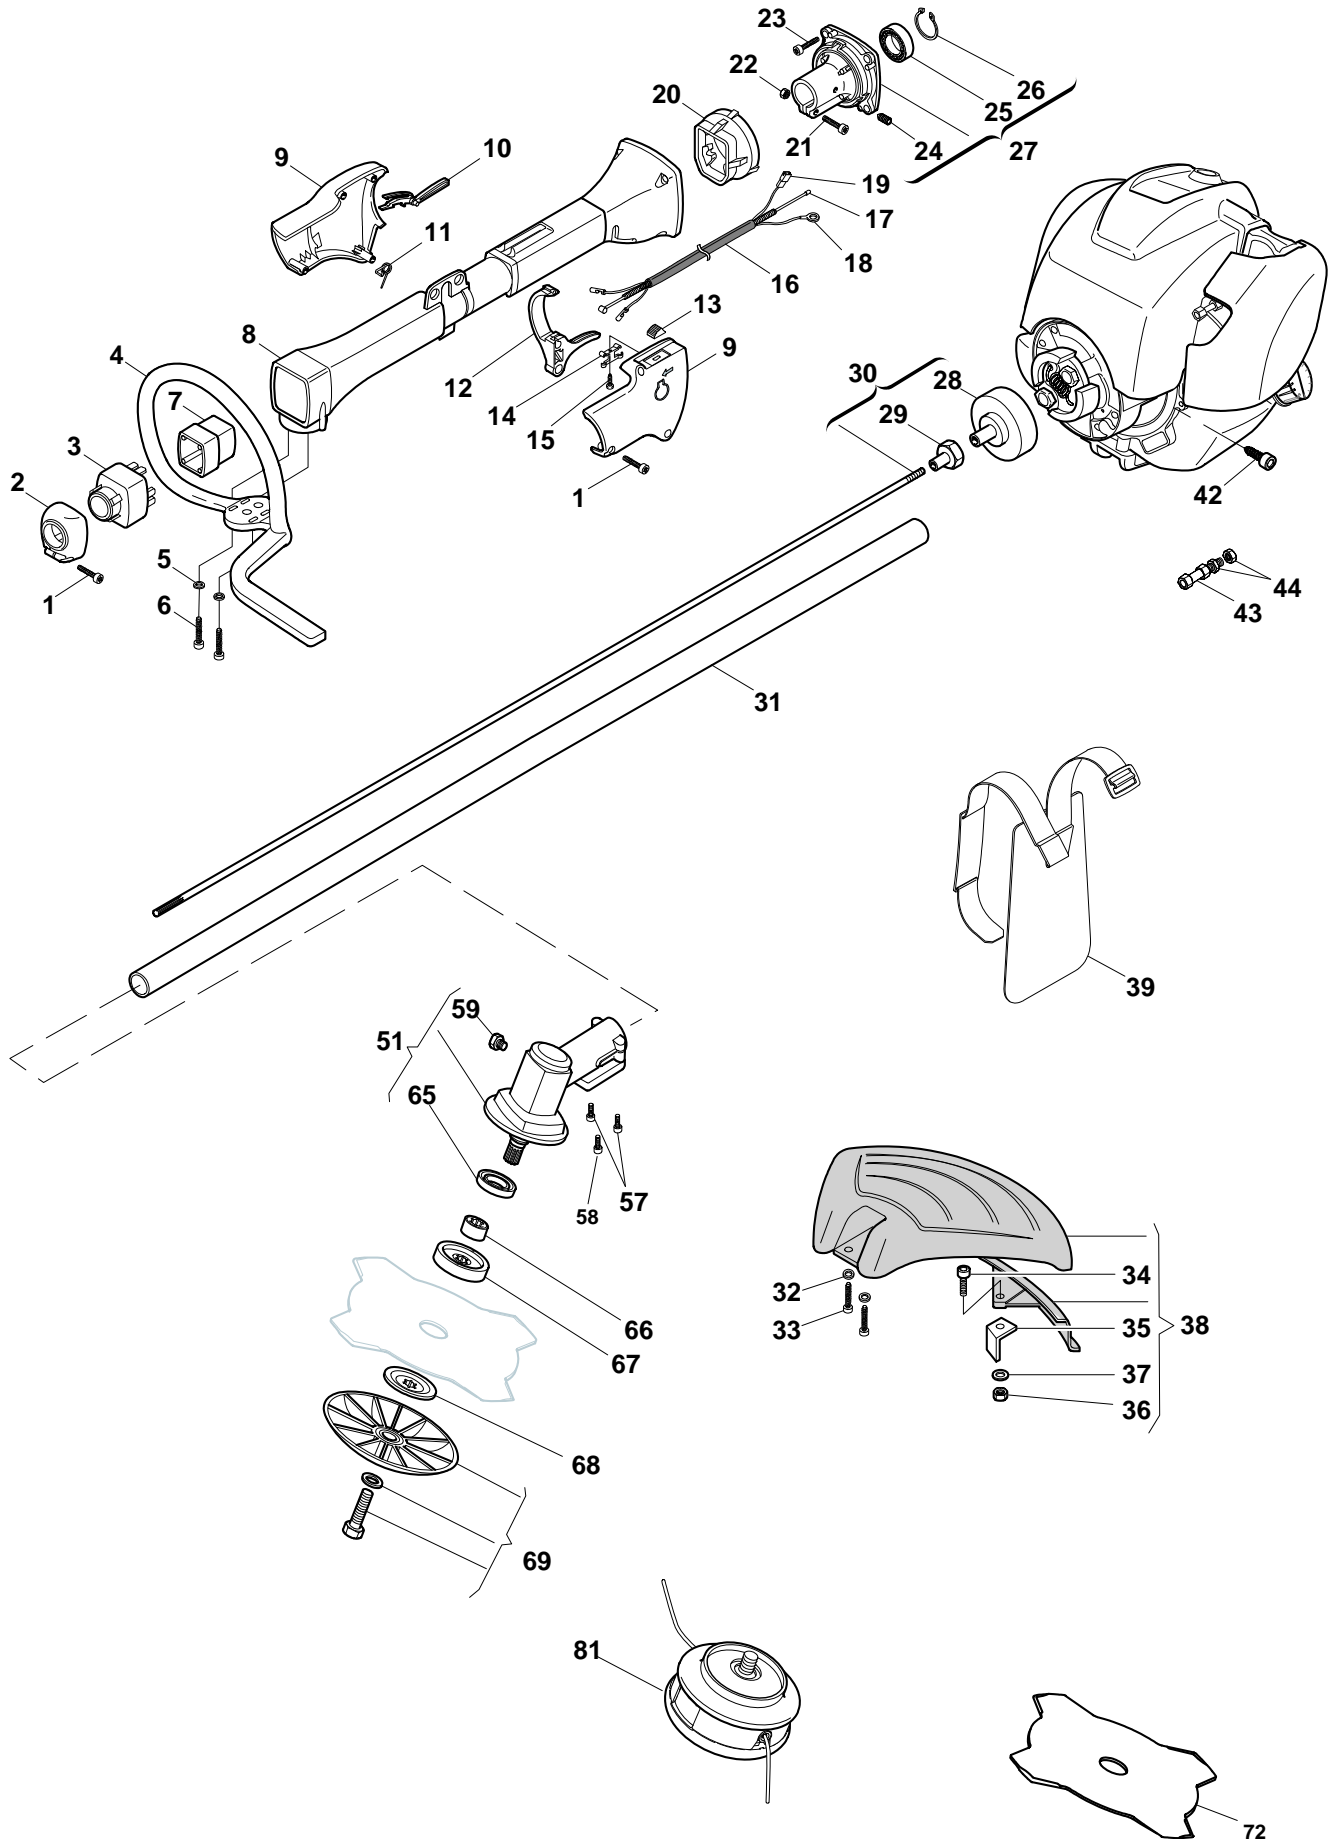

XB 435 H

XB 435 H - Model Year 2010

Pos.	Part no.	Q.ty	Description	Remarks
1	2123030	4	Screw	
2	3750330	1	Front Housing Support	
3	3744290	1	Front Shock Absorber	
4	4563560	1	Front Handle	
5	2312150	2	Washer	
6	2123140	2	Screw	
7	3750340	1	Front Step-Down Spacer	
8	4563531	1	Transmission Housing	
9	8563540	1	Handgrip Housing Couple	
10	3743630	1	Safety Lever	
11	3654490	1	Spring	
12	3743620	1	Throttle Lever	
13	3749270	1	Stop Knob	
14	3612710	1	Stop Plate	
15	2123070	1	Screw	
16	3786200/1	1	Wire Sheath	
17	23066005/0	1	Wire Ass.Y	
18	23065009/0	1	Earth Cable (Black)	
19	23065008/0	1	Coil-Switch Cable (Red)	
20	3744300	1	Rear Shock Absorber	
21	2135150	1	Screw	
22	2432030	1	Nut	
23	2135160	4	Screw	
24	2126050	1	Screw	
25	3112170	1	Bearing	
26	3353080	1	Seeger Ring	
27	3L8520990/3	1	Transmission Hub Ass.Y	
28	4121861/1	1	Clutch	
29	3642191	1	Bearing Hub	
30	4251400	1	Trasmission Shaft	
31	4251204	1	Trasmission Pipe Ass.Y	
32	2312150	2	Washer	
33	2135060	2	Screw	
34	2135030	1	Screw	
35	3615000	1	Line Cutter	
36	2432040	1	Nut	
37	2312150	1	Washer	
38	8563570	1	Safety Cover Ass.Y	
39	4253460	1	Harness	
42	2135020	1	Screw	
43	3630600/1	1	Throttle Cable Adjuster	
44	2412090	2	Nut	
51	4252780/1	1	Gear Case Assy	
57	2135050	2	Screw	
58	2653090	1	Screw	
59	2653460	1	Screw	
65	3121170	1	Oil Seal	
66	3641700/1	1	Collar	
67	3641640	1	Upper Ring Nut	
68	3612640	1	Lower Ring Nut	
69	4560610	1	Stabilizer	
70	2321230	1	Washer	
71	2653170	1	Screw	
72	4611880	1	4 Teeth Disc 25 Cm	
81	4353240/1	1	2 Hedges Nylon Head