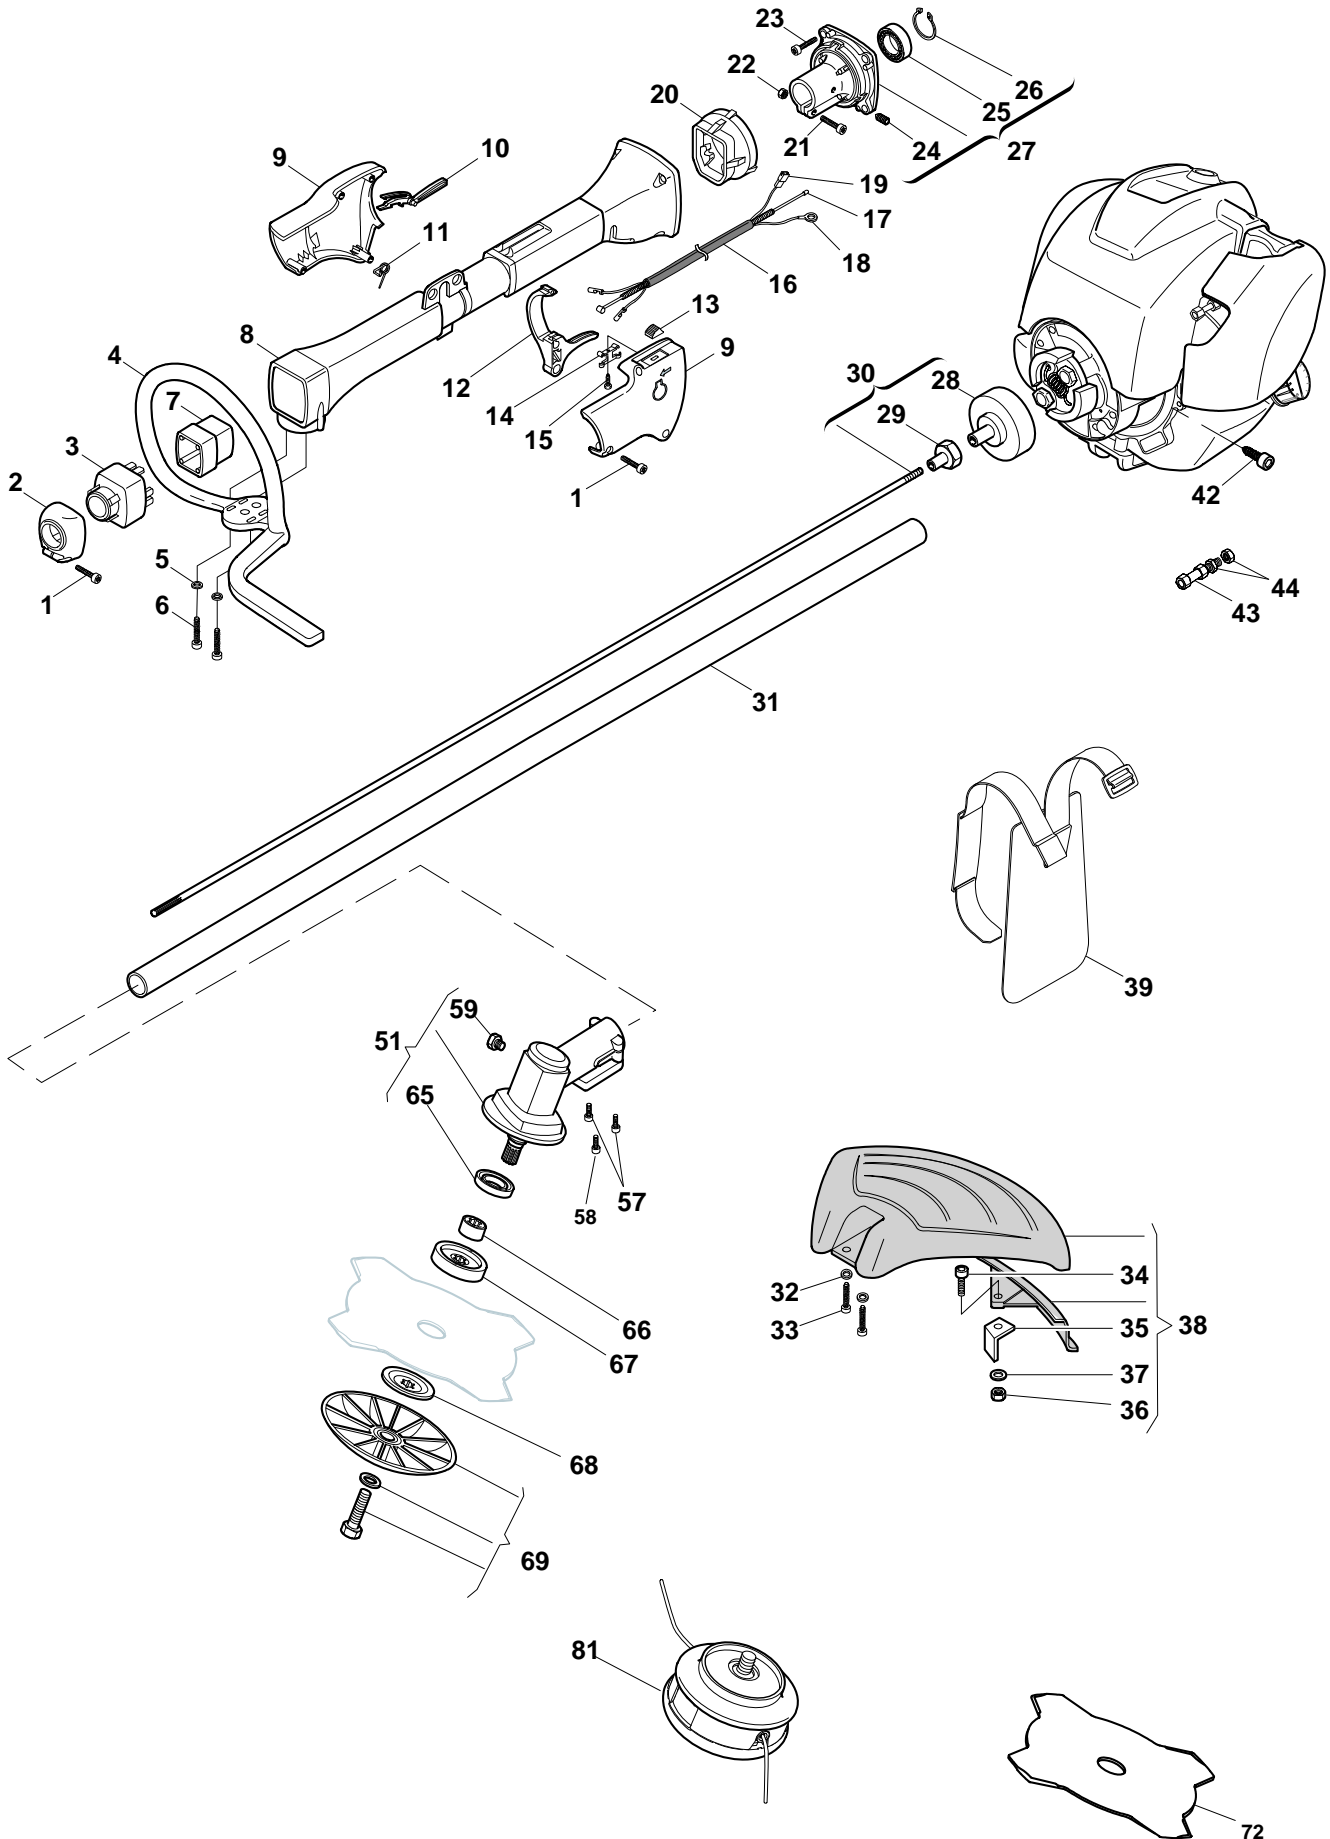

XB 435 H

XB 435 H - Model Year 2008

Pos.	Part no.	Q.ty	Description	Remarks
1	2123030	4	Screw	
2	3750330	1	Front Housing Support	
3	3744290	1	Front Shock Absorber	
4	4563560	1	Front Handle	
5	2312150	2	Washer	
6	2123140	2	Screw	
7	3750340	1	Front Step-Down Spacer	
8	4563531	1	Transmission Housing	
9	8563540	1	Handgrip Housing Couple	
10	3743630	1	Safety Lever	
11	3654490	1	Spring	
12	3743620	1	Throttle Lever	
13	3749270	1	Stop Knob	
14	3612710	1	Stop Plate	
15	2123070	1	Screw	
16	3786200/1	1	Wire Sheath	
17	23066005/0	1	Wire Ass.Y	
18	23065009/0	1	Earth Cable (Black)	
19	23065008/0	1	Coil-Switch Cable (Red)	
20	3744300	1	Rear Shock Absorber	
21	2135150	1	Screw	
22	2432030	1	Nut	
23	2135160	4	Screw	
24	2126050	1	Screw	
25	3112170	1	Bearing	
26	3353080	1	Seeger Ring	
27	3L8520990/3	1	Transmission Hub Ass.Y	
28	4121861/1	1	Clutch	
29	3642191	1	Bearing Hub	
30	4251400	1	Trasmission Shaft	
31	4251204	1	Trasmission Pipe Ass.Y	
32	2312150	2	Washer	
33	2135060	2	Screw	
34	2135030	1	Screw	
35	3615000	1	Line Cutter	
36	2432040	1	Nut	
37	2312150	1	Washer	
38	8563570	1	Safety Cover Ass.Y	
39	4253460	1	Harness	
42	2135020	1	Screw	
43	3630600/1	1	Throttle Cable Adjuster	
44	2412090	2	Nut	
51	4252780/1	1	Gear Case Assy	
57	2135050	2	Screw	
58	2653090	1	Screw	
59	2653460	1	Screw	
65	3121170	1	Oil Seal	
66	3641700/1	1	Collar	
67	3641640	1	Upper Ring Nut	
68	3612640	1	Lower Ring Nut	
69	4560610	1	Stabilizer	
70	2321230	1	Washer	
71	2653170	1	Screw	
72	4611880	1	4 Teeth Disc 25 Cm	
81	4353240/1	1	2 Hedges Nylon Head