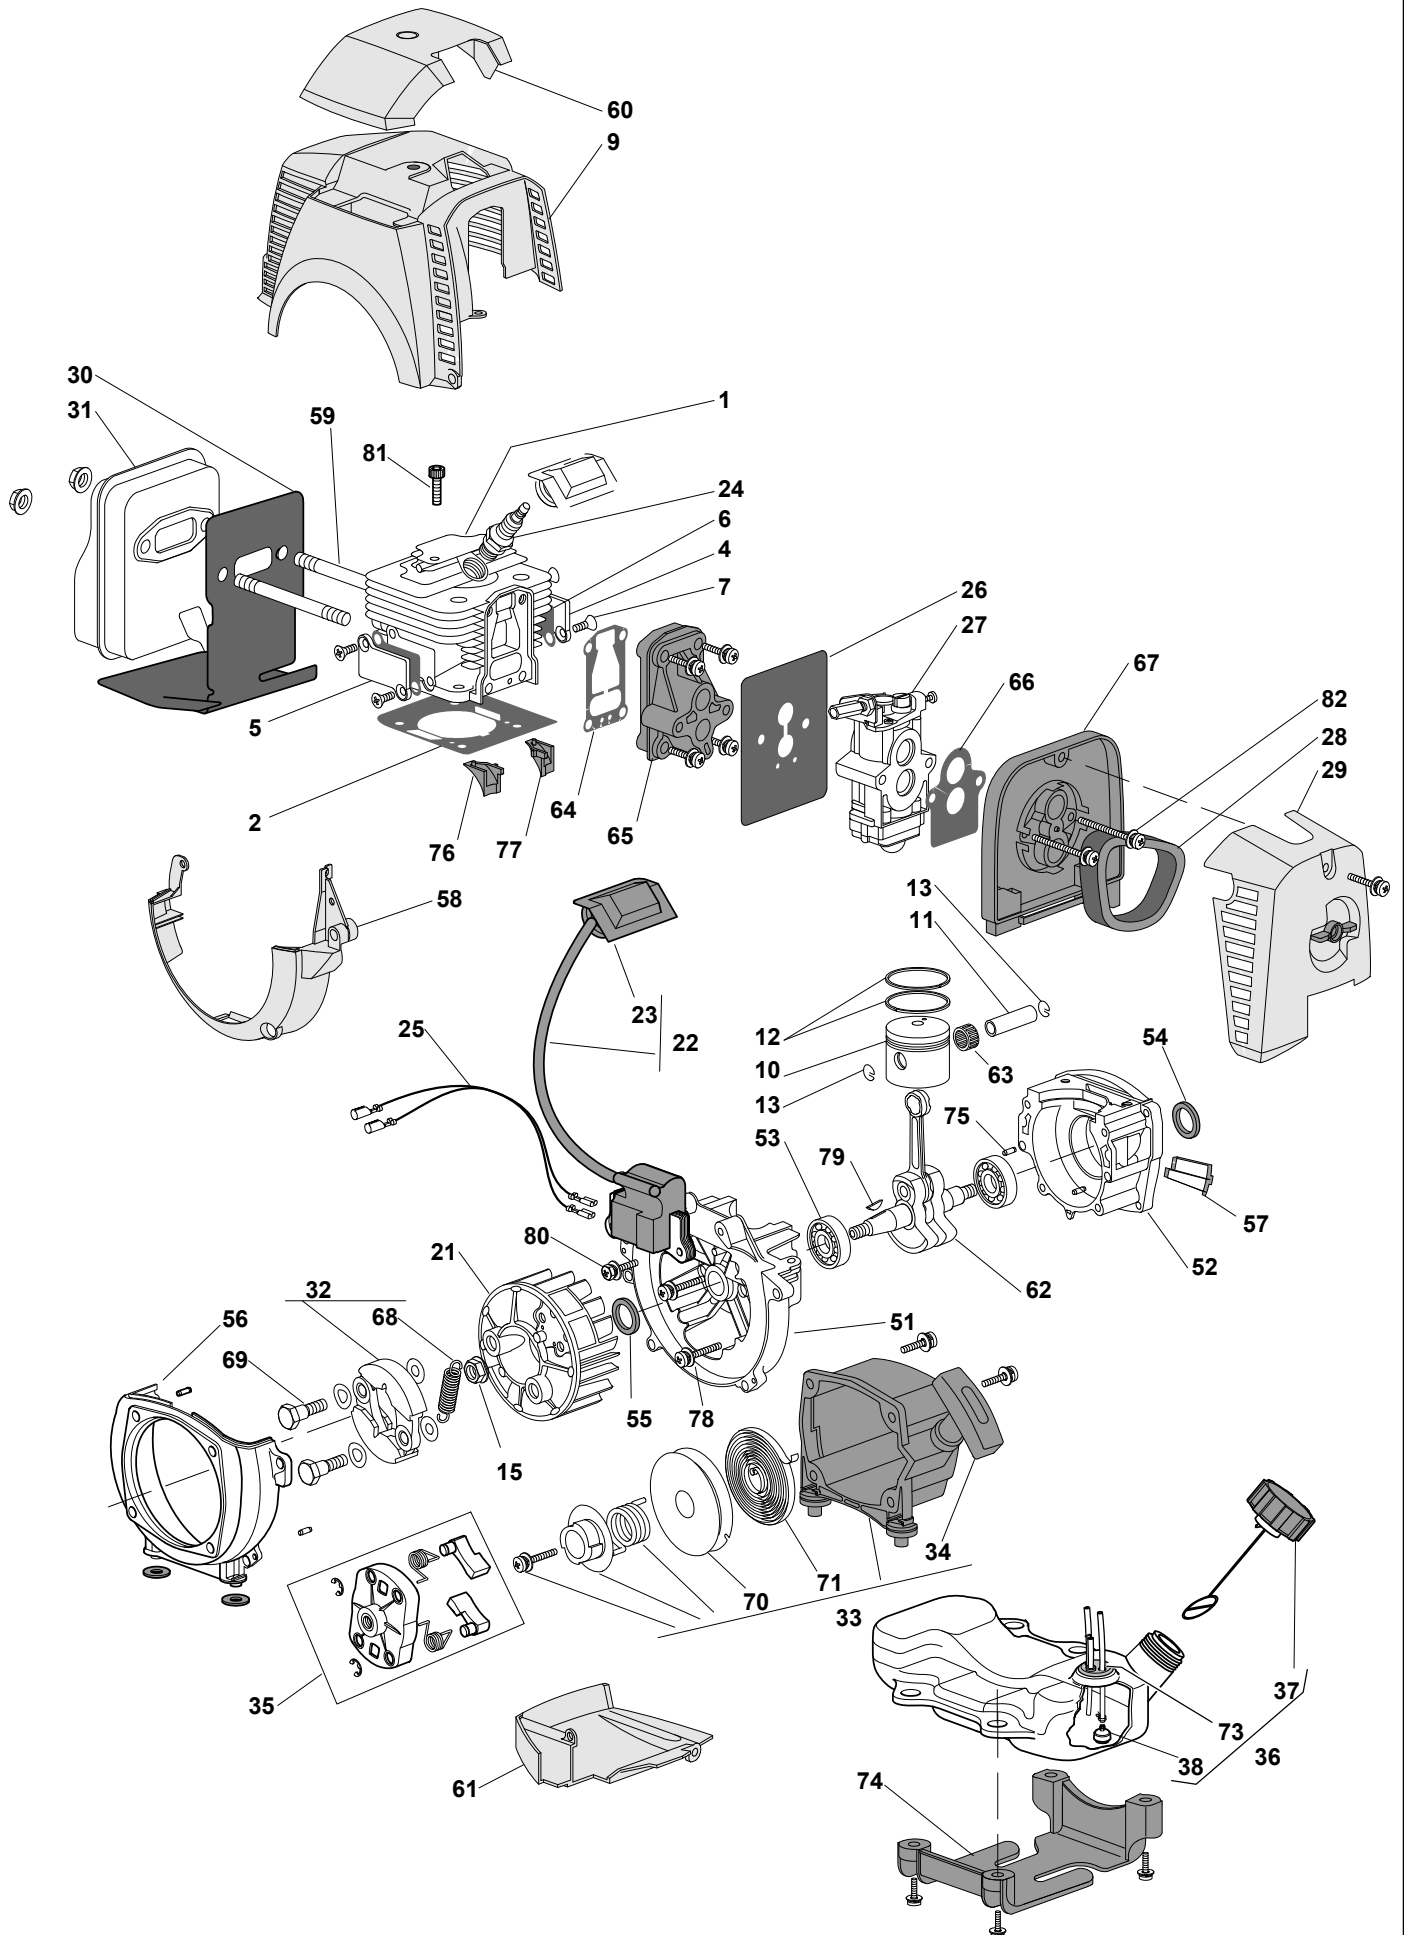

Engine

XB 43 DS - Model Year 2010

Engine

Pos.	Part no.	Q.ty	Description	Remarks
1	123071012/0	1	Cylinder	
2	123280051/0	1	Cylinder Gasket	
4	123109547/0	1	Cover	
5	123109548/0	1	Cover	
6	123280035/0	2	Gasket	
7	123878054/0	4	Screw	
9	323106030/0	1	Red Cylinder Cover	
10	123590006/0	1	Piston	
11	123760003/0	1	Piston Pin	
12	123204008/0	2	Piston Ring	
13	123202004/0	2	Washer, Piston Pin	
15	123120005/0	1	Nut	
21	123880007/0	1	Flywheel	
22	123044013/0	1	Electronic Coil	
23	323053003/0	1	Spark Plug Cover	
24	3210024	1	Spark Plug	
25	183065029/0	1	Earth Cable	
26	123280054/0	1	Intake-Carb Gasket	
27	123054031/0	1	Carburettor	
28	123220009/0	1	Air Filter	
29	183090012/0	1	Filter Cover, Red	
30	123280049/0	1	Gasket	
31	183740015/0	1	Muffler	
32	183215006/0	1	Clutch Ass.Y	
33	183058036/0	1	Starter Ass.Y	
34	123300007/0	1	Starter Handle	
35	123082004/0	1	Starter Cup Ass.Y	
36	183733007/0	1	Fuel Tank Ass.Y	
37	183790008/0	1	Fuel Cap Ass.Y	
38	183520004/0	1	Intake Filter	
51	123685009/0	1	Crank Case	
52	123685008/0	1	Crank Case	
53	114215217/0	2	Bearing	
54	119035160/0	1	Seal Ring	
55	119035161/0	1	Seal Ring	
56	123208411/0	1	Transm.Support Case	
57	123109561/0	1	Cover	
58	323109567/0	1	Case, Red	
59	123878062/0	2	Double-Screw Bolt	
60	323109564/0	1	Red Cover, Spark Plug	
61	323600067/0	1	Lower Guard, Red	
62	123020028/0	1	Crankshaft	
63	123235005/0	1	Needle Bearing	
64	123280053/0	1	Intake Manif-Gasket	
65	123073511/0	1	Intake Manifold	
66	123280055/0	1	Gasket	
67	123040001/0	1	Air Cleaner Base	
68	123430587/0	1	Spring	
69	123878060/0	2	Screw	
70	123604009/0	1	Starter Pulley	
71	123430590/0	1	Spring	
73	123275022/0	1	Grommet Ass.Y	
74	123784007/0	1	Guard	
75	123753002/0	2	Pin	
76	123294004/0	1	Guide	
77	123294005/0	1	Guide	
78	123878068/0	4	Screw	
79	123072003/0	1	Flywheel Key	
80	123878064/0	2	Screw	
81	123878063/0	4	Screw	
82	123878065/0	2	Screw