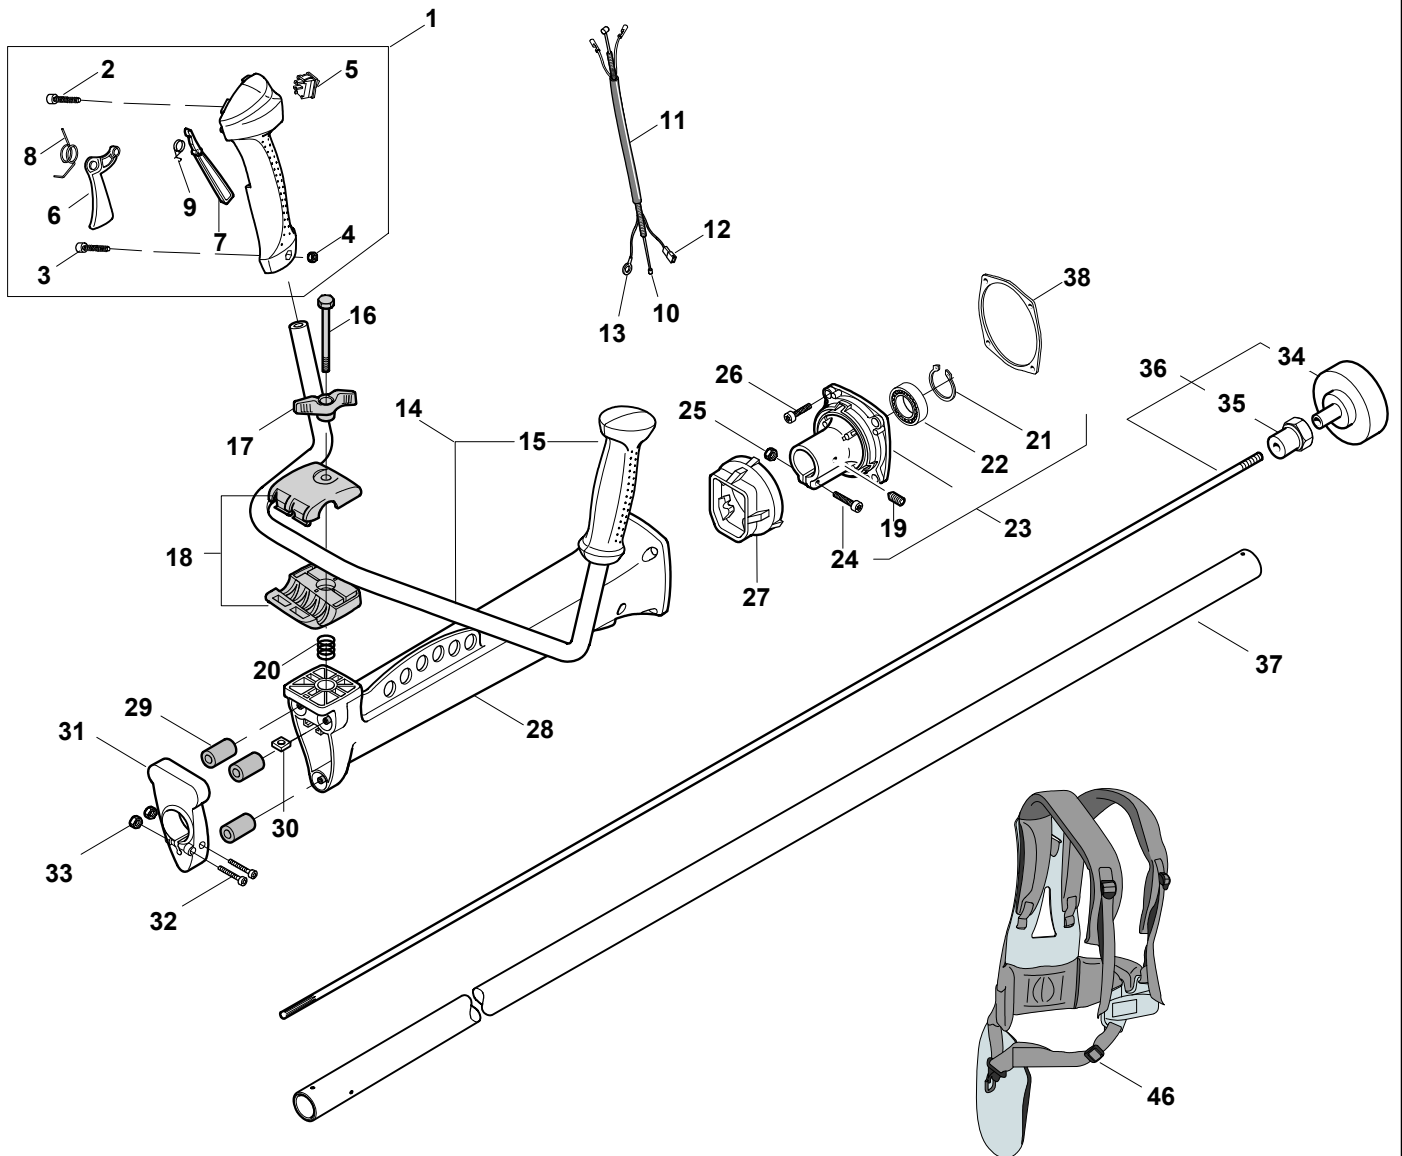

XB 43 DS - Model Year 2010

Handle-transmission

Pos.	Part no.	Q.ty	Description	Remarks
1	383300021/0	1	Handle Ass.Y	
2	2123030	1	Screw	
3	2135050	1	Screw	
4	12154330/0	1	Nut	
5	3210970	1	Stop Switch	
6	323315083/0	1	Throttle Lever	
7	323315084/0	1	Safety Lever	
8	3654270/1	1	Spring	
9	3654280/1	1	Spring	
10	123066021/0	1	Wire Ass.Y	
11	3786220	1	Wire Sheath	
12	123065031/0	1	Coil-Switch Cable (Red)	
13	123065032/0	1	Earth Cable (Black)	
14	383394009/0	1	Handle	
15	323395053/0	1	Left Knob	
16	2112580	1	Screw	
17	3750480	1	Wing Nut	
18	8521070	1	Handgrip Support Ass.Y	
19	2126050	1	Screw	
20	3654530	1	Spring	
21	3353080	1	Seeger Ring	
22	3112170	1	Bearing	
23	8521000/1	1	Transmission Hub Ass.Y R 28	
24	2135150	1	Screw	
25	2432030	1	Nut	
26	2135160	4	Screw	
27	3L3744330/1	1	Rear Shock Absorber	
28	4563850/2	1	Transmission Housing	
29	3744320	3	Front Shock Absorber	
30	3615190	1	Handle Fixing Plate	
31	4563861	1	Front Housing Support R 28	
32	2135060	2	Screw	
33	12154330/0	2	Nut	
34	4121861/1	1	Clutch	
35	3642191	1	Bearing Hub	
36	4251400	1	Trasmission Shaft	
37	4251724	1	Trasmission Pipe Ass.Y R 28	
38	323208406/0	1	Flange	
41	123046002/0	1	Harness