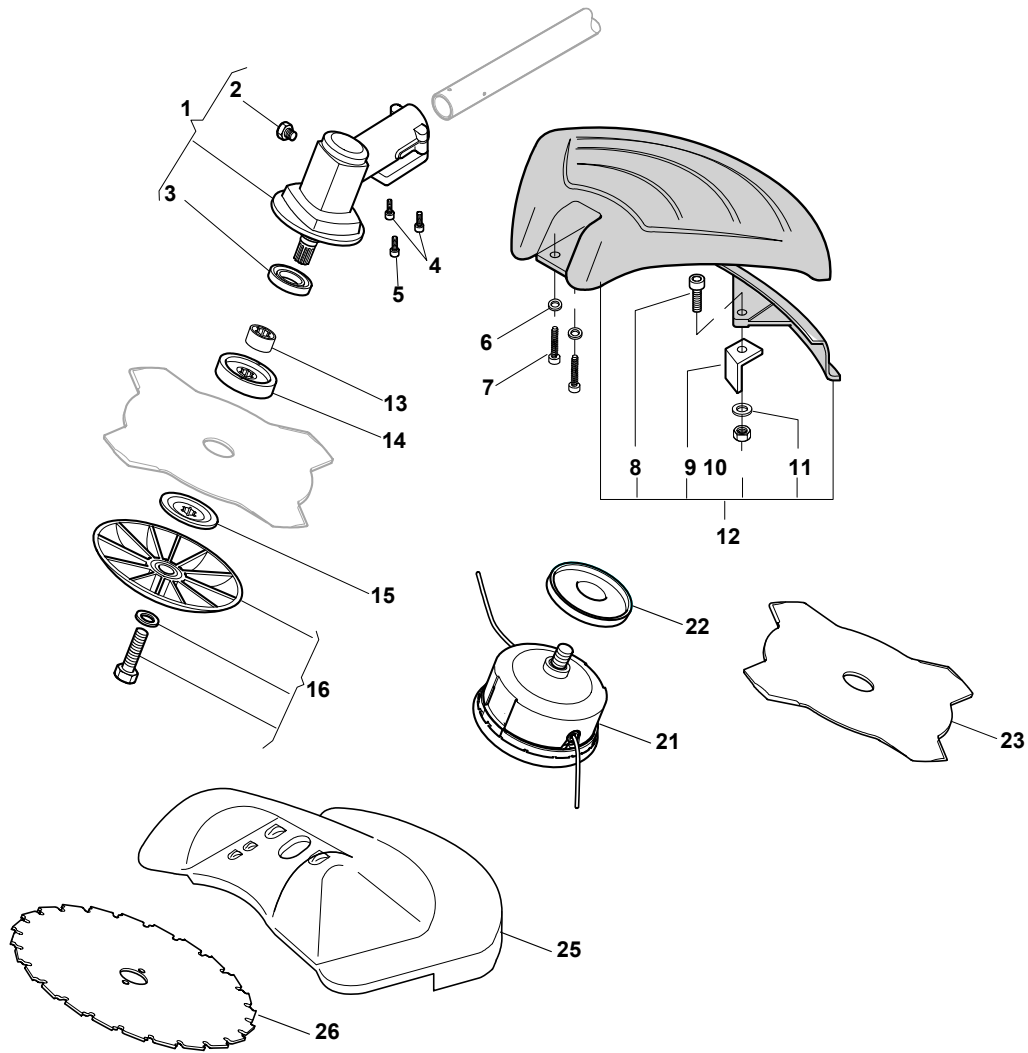

Gear case

Pos.	Part no.	Q.ty	Description	Remarks
1	4252790/1	1	Gear Case Assy R28Mm	
2	2653460	1	Screw	
3	3121170	1	Oil Seal	
4	2135050	2	Screw	
5	2653090	1	Screw	
6	2312150	2	Washer	
7	2135060	2	Screw	
8	2135030	1	Screw	
9	3615000	1	Line Cutter	
10	12154330/0	1	Nut	
11	2312150	1	Washer	
12	8563570	1	Safety Cover Ass.Y	
13	3641700/1	1	Collar	
14	3641640	1	Upper Ring Nut	
15	3612640	1	Lower Ring Nut	
16	4560610	1	Stabilizer	
21	4353000	1	2 Hedges Nylon Head Profi	
22	3614950	1	Plate	
23	4611880	1	4 Teeth Disc 25 Cm	
25	4562847	1	Guard	
26	6031185	1	24 Teeth Disc 25 Cm