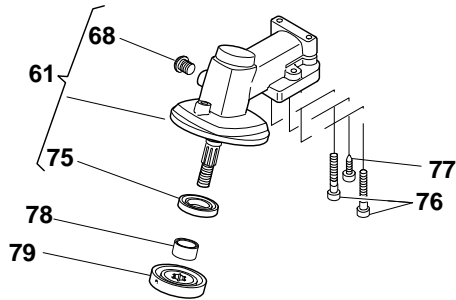

# Illustrated Parts List

XB 425 HD

**XB 425 HD - Model Year 2010**

Pos.	Part no.	Q.ty	Description	Remarks
1	83050004/0	1	Drum Ass'Y, Clutch	
2	23782005/0	1	Support Trasm.Assy	
3	23232001/0	1	Fork	
4	2123100	1	Screw	
5	23275000/0	1	Grommet	
6	23782003/0	1	Support	
7	3643470	1	Bushing	
8	2312020	1	Washer	
9	2135040	1	Screw	
10	3180560	1	Reduction	
11	2135150	4	Screw	
12	2123100	1	Screw	
13	23445258/0	1	Bearing Hub	
14	23066001/0	1	Wire Ass.Y	
15	23065002/0	1	Coil-Switch Cable	
16	23065003/0	1	Earth Cable	
17	3786240	1	Wire Sheath	
18	2135040	1	Screw	
19	23780000/0	1	Harness Support	
20	2412030	1	Nut	
21	8563830	1	Handle Ass.Y	
22	2123030	1	Screw	
23	3654270/1	1	Spring	
24	3743431/1	1	Throttle Lever	
25	3743441	1	Safety Lever	
26	3654280/1	1	Spring	
27	3210970	1	Stop Switch	
28	12154330/0	1	Nut	
29	2135050	1	Screw	
30	23655001/0	1	Reduction	
31	4252880	1	Trasmission Pipe Ass.Y	
32	4630101	1	Transmission Shaft Ass.Y	
33	2135060	4	Screw	
34	4541500/1	1	Upper Handgrip Support	
35	83394003/0	1	Handle Ass.Y	
36	23395050/0	1	Left Handle	
37	4541490/1	1	Handle Support	
38	4541510	1	Lower Handgrip Support	
39	2135050	2	Screw	
43	3630600/1	1	Throttle Cable Adjuster	
44	2412090	2	Nut	
46	2135020	1	Screw	
47	4253460	1	Harness	
51	8563570	1	Safety Cover Ass.Y	
52	2432040	1	Nut	
53	2312150	1	Washer	
54	3615000	1	Line Cutter	
55	2135030	1	Screw	
56	2135060	2	Screw	
57	2312150	2	Washer	
61	83820500/1	1	Gear Case Assy	
68	2653460	1	Screw	
75	3121180	1	Oil Seal	
76	2135050	2	Screw	
77	2653090	1	Screw	
78	3660680	1	Collar	
79	3641650	1	Upper Ring Nut	
80	3612650	1	Lower Ring Nut	
81	3615300	1	Stabilizer	
82	2321060	1	Washer	
83	2452090	1	Nut	
84	6031172	1	3 Teeth Disc 25 Cm	
85	23155000/0	1	2 Hedges Nylon Head	