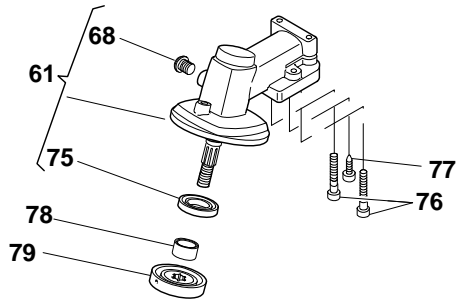

# Illustrated Parts List

XB 425 HD

**XB 425 HD - Model Year 2008**

Pos.	Part no.	Q.ty	Description	Remarks
1	83050004/0	1	Drum Ass'Y, Clutch	
2	23782005/0	1	Support Trasm.Assy	
3	23232001/0	1	Fork	
4	2123100	1	Screw	
5	23275000/0	1	Grommet	
6	23782003/0	1	Support	
7	3643470	1	Bushing	
8	2312020	1	Washer	
9	2135040	1	Screw	
10	3180560	1	Reduction	
11	2135150	4	Screw	
12	2123100	1	Screw	
13	23445258/0	1	Bearing Hub	
14	23066001/0	1	Wire Ass.Y	
15	23065002/0	1	Coil-Switch Cable	
16	23065003/0	1	Earth Cable	
17	3786240	1	Wire Sheath	
18	2135040	1	Screw	
19	23780000/0	1	Harness Support	
20	2412030	1	Nut	
21	8563830	1	Handle Ass.Y	
22	2123030	1	Screw	
23	3654270/1	1	Spring	
24	3743431/1	1	Throttle Lever	
25	3743441	1	Safety Lever	
26	3654280/1	1	Spring	
27	3210970	1	Stop Switch	
28	12154330/0	1	Nut	
29	2135050	1	Screw	
30	23655001/0	1	Reduction	
31	4252880	1	Trasmission Pipe Ass.Y	
32	4630101	1	Transmission Shaft Ass.Y	
33	2135060	4	Screw	
34	4541500/1	1	Upper Handgrip Support	
35	83394003/0	1	Handle Ass.Y	
36	23395050/0	1	Left Handle	
37	4541490/1	1	Handle Support	
38	4541510	1	Lower Handgrip Support	
39	2135050	2	Screw	
43	3630600/1	1	Throttle Cable Adjuster	
44	2412090	2	Nut	
46	2135020	1	Screw	
47	4253460	1	Harness	
51	8563570	1	Safety Cover Ass.Y	
52	2432040	1	Nut	
53	2312150	1	Washer	
54	3615000	1	Line Cutter	
55	2135030	1	Screw	
56	2135060	2	Screw	
57	2312150	2	Washer	
61	83820500/1	1	Gear Case Assy	
68	2653460	1	Screw	
75	3121180	1	Oil Seal	
76	2135050	2	Screw	
77	2653090	1	Screw	
78	3660680	1	Collar	
79	3641650	1	Upper Ring Nut	
80	3612650	1	Lower Ring Nut	
81	3615300	1	Stabilizer	
82	2321060	1	Washer	
83	2452090	1	Nut	
84	6031172	1	3 Teeth Disc 25 Cm	
85	23155000/0	1	2 Hedges Nylon Head	