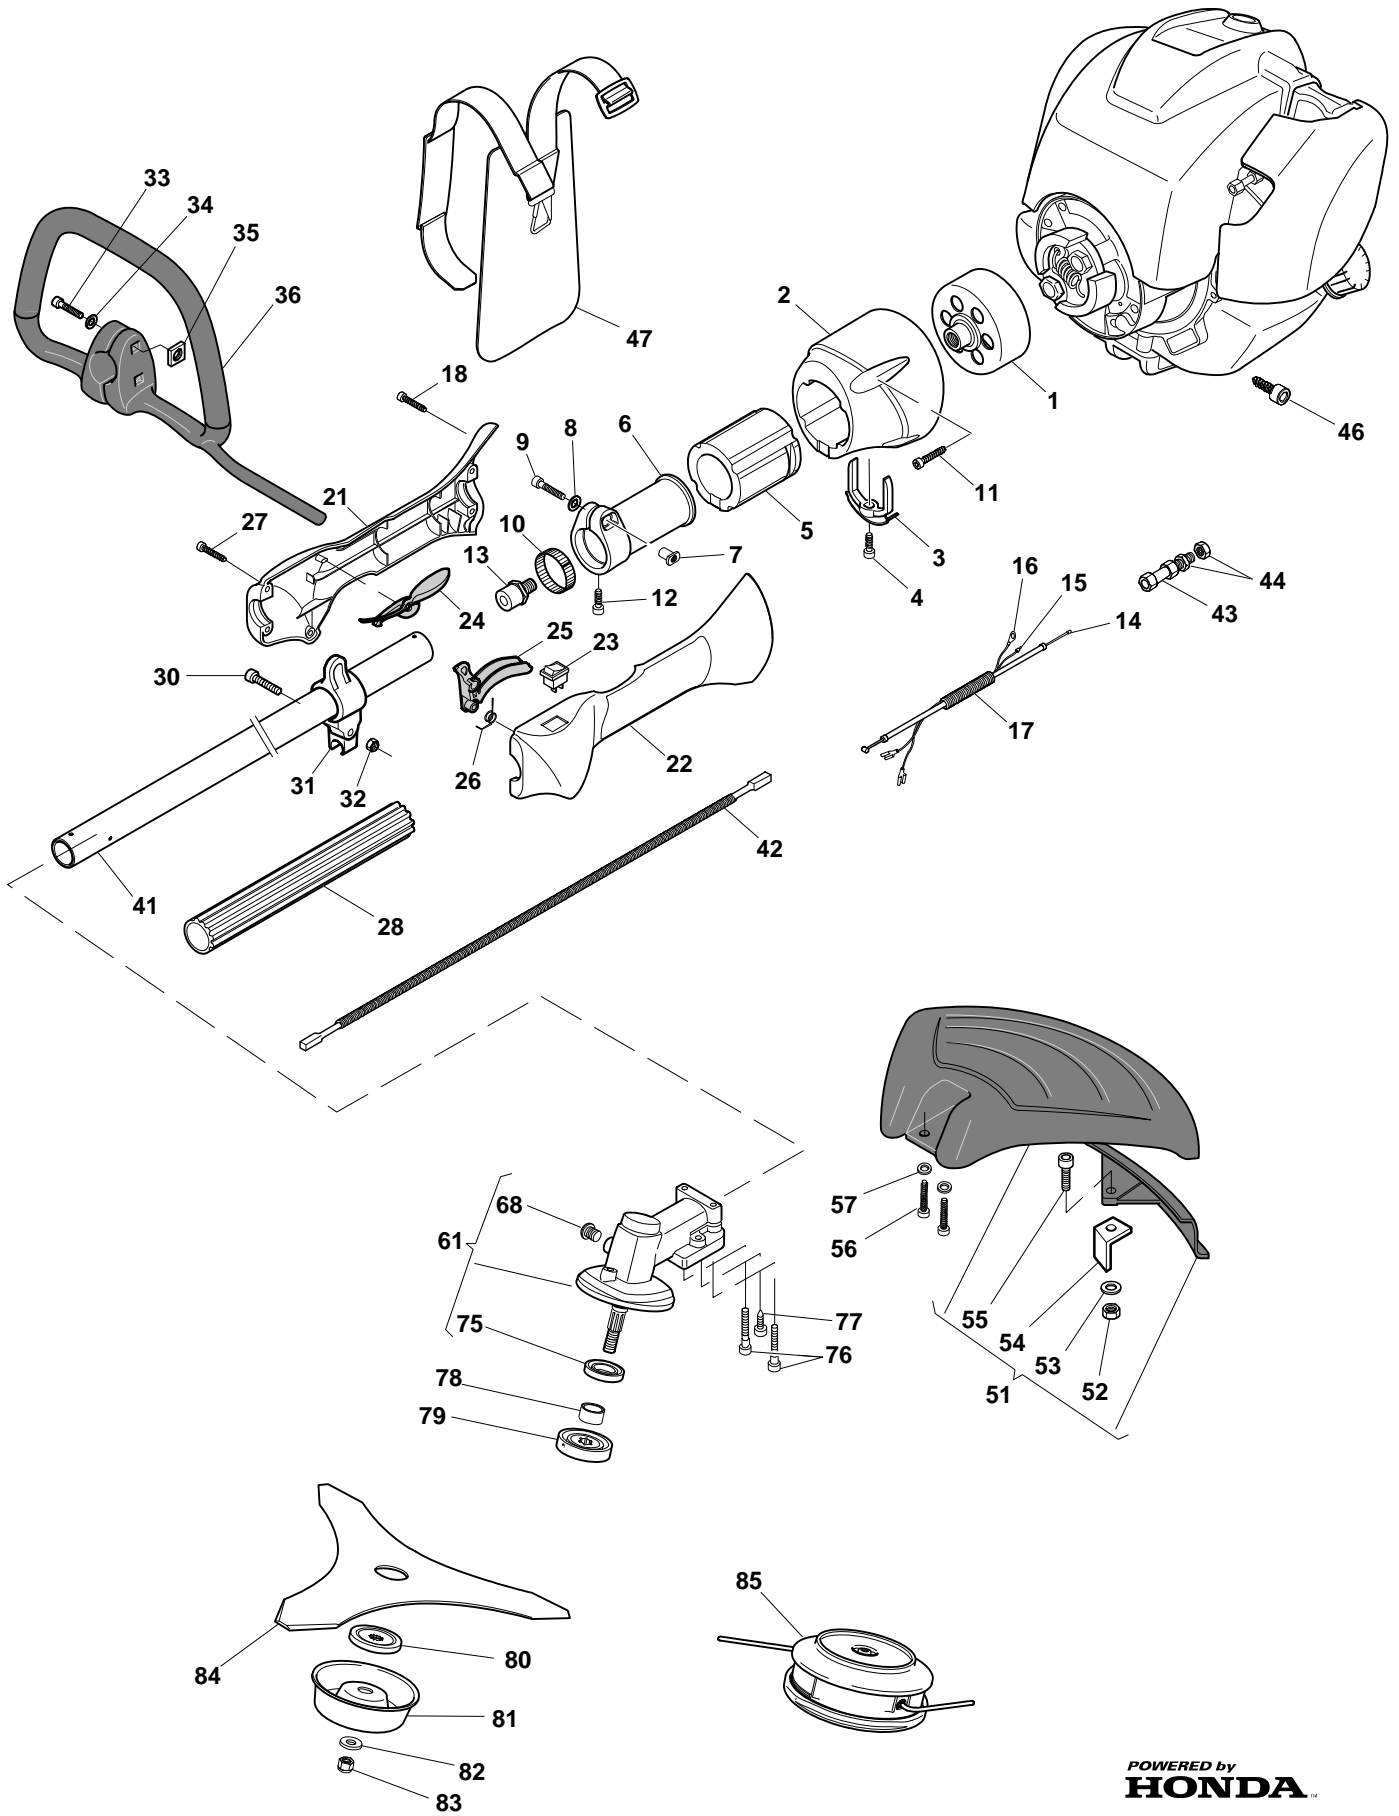

XB 425 H

XB 425 H - Model Year 2010

Pos.	Part no.	Q.ty	Description	Remarks
1	83050004/0	1	Drum Ass'Y, Clutch	
2	23782005/0	1	Support Trasm.Assy	
3	23232001/0	1	Fork	
4	2123100	1	Screw	
5	23275000/0	1	Grommet	
6	23782003/0	1	Support	
7	3643470	1	Bushing	
8	2312020	1	Washer	
9	2135040	1	Screw	
10	3180560	1	Reduction	
11	2135150	4	Screw	
12	2123100	1	Screw	
13	23445258/0	1	Bearing Hub	
14	23066000/0	1	Wire Ass.Y	
15	23065000/0	1	Coil-Switch Cable	
16	23065004/0	1	Earth Cable	
17	23290000/0	1	Wire Sheath	
18	2123100	1	Screw	
21	23700002/0	1	Right Handgrip	
22	23700003/0	1	Left Handgrip	
23	3210970	1	Stop Switch	
24	23315055/0	1	Safety Lever	
25	23315054/0	1	Throttle Lever	
26	23430551/1	1	Spring	
27	2123030	4	Screw	
28	23170000/0	1	Spacer	
30	2135040	1	Screw	
31	23780000/0	1	Harness Support	
32	2412030	1	Nut	
33	2135050	2	Screw	
34	2312090	2	Washer	
35	2461030	2	Nut	
36	23300001/0	1	Front Handle	
41	4252880	1	Trasmission Pipe Ass.Y	
42	4630101	1	Transmission Shaft Ass.Y	
43	3630600/1	1	Throttle Cable Adjuster	
44	2412090	2	Nut	
45	*	1	Neutral Switch (Mech.)	Honda Gx 35
46	2135020	1	Screw	
47	4253460	1	Harness	
51	8563570	1	Safety Cover Ass.Y	
52	2432040	1	Nut	
53	2312150	1	Washer	
54	3615000	1	Line Cutter	
55	2135030	1	Screw	
56	2135060	2	Screw	
57	2312150	2	Washer	
61	83820500/1	1	Gear Case Assy	
68	2653460	1	Screw	
75	3121180	1	Oil Seal	
76	2135050	2	Screw	
77	2653090	1	Screw	
78	3660680	1	Collar	
79	3641650	1	Upper Ring Nut	
80	3612650	1	Lower Ring Nut	
81	3615300	1	Stabilizer	
82	2321060	1	Washer	
83	2452090	1	Nut	
84	6031172	1	3 Teeth Disc 25 Cm	
85	23155000/0	1	2 Hedges Nylon Head