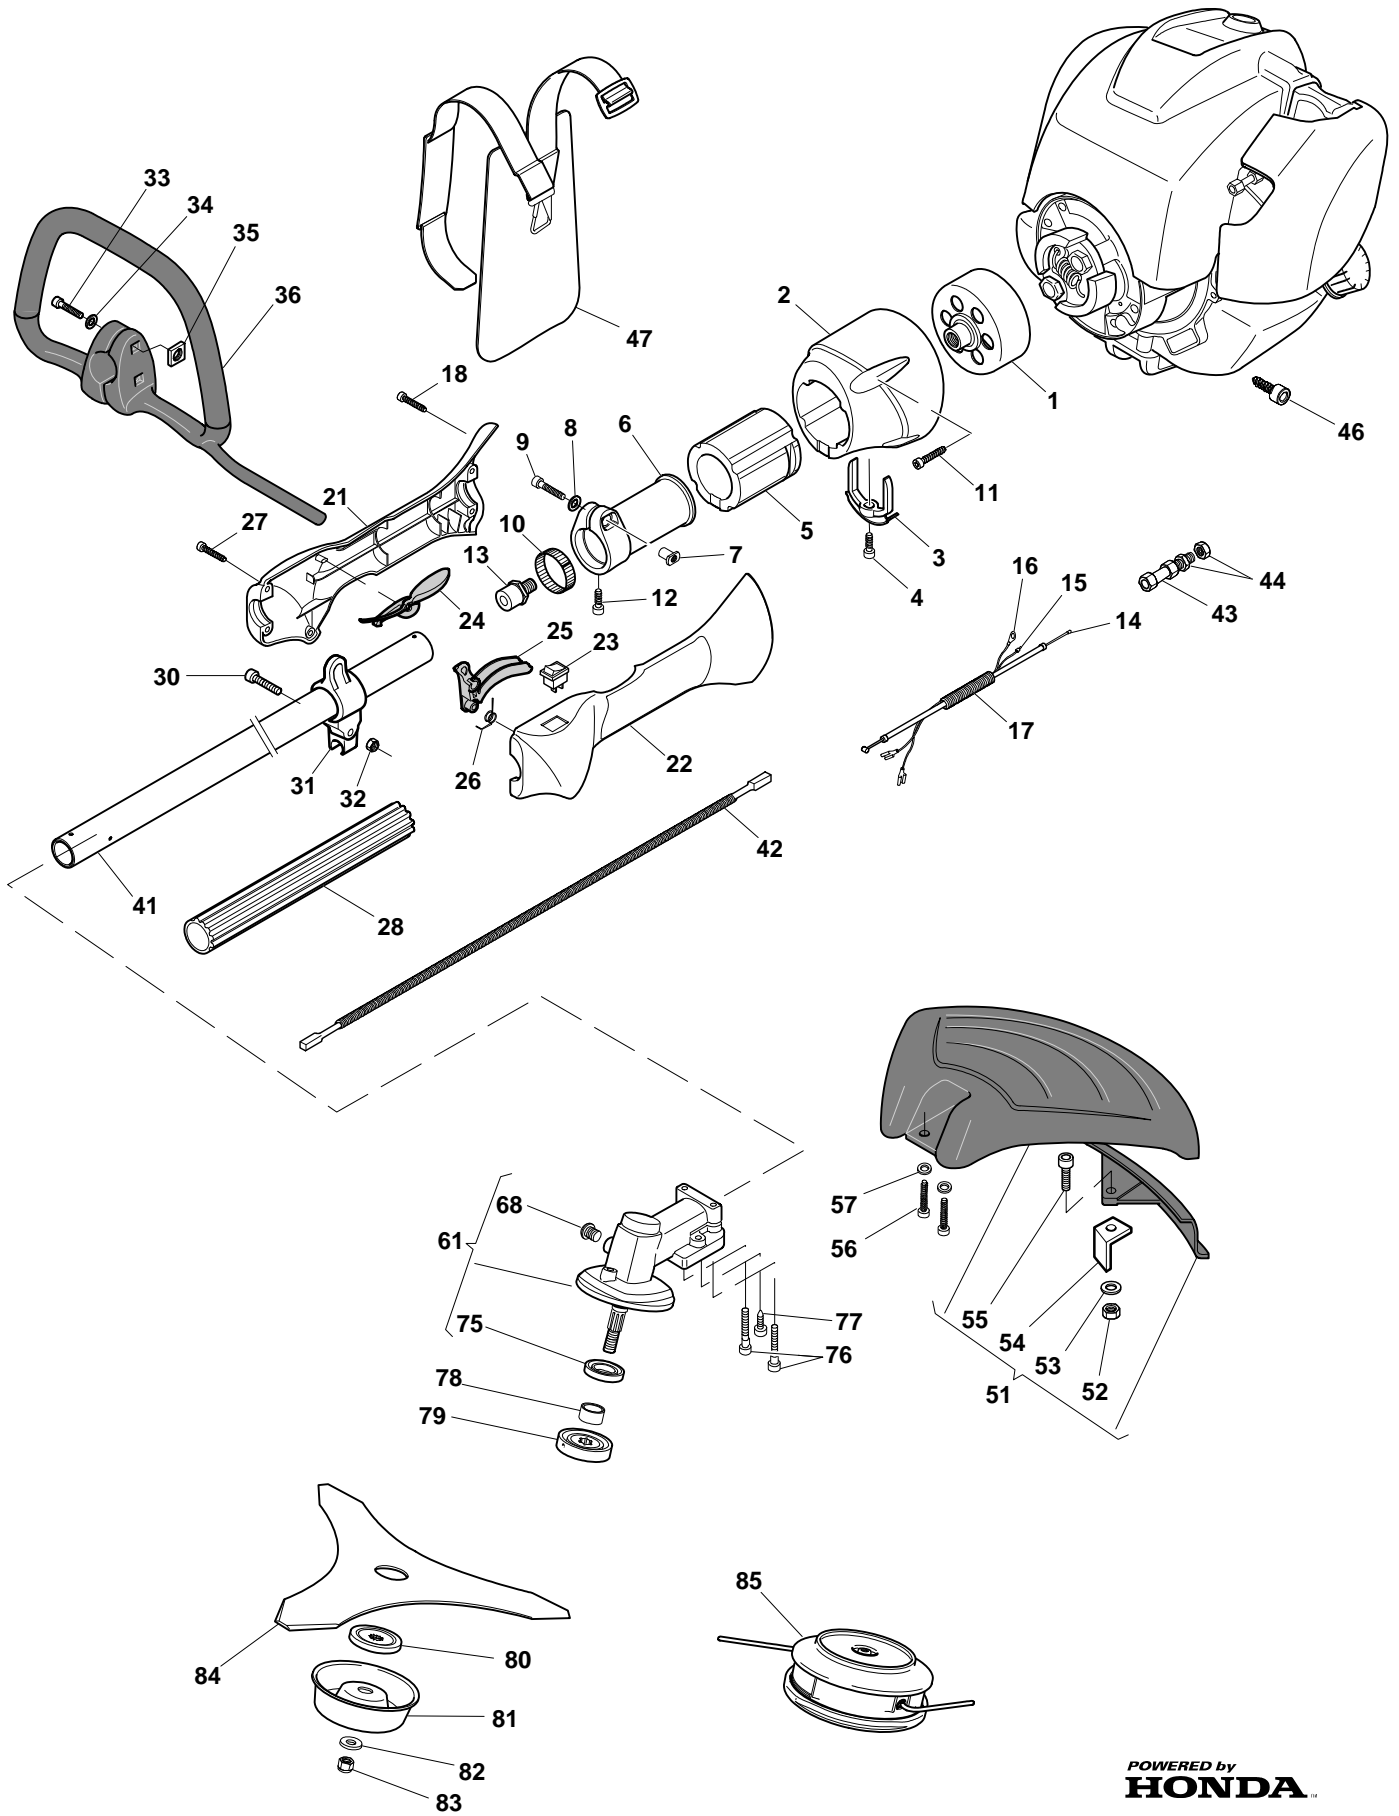

XB 425 H

XB 425 H - Model Year 2008

Pos.	Part no.	Q.ty	Description	Remarks
1	83050004/0	1	Drum Ass'Y, Clutch	
2	23782005/0	1	Support Trasm.Assy	
3	23232001/0	1	Fork	
4	2123100	1	Screw	
5	23275000/0	1	Grommet	
6	23782003/0	1	Support	
7	3643470	1	Bushing	
8	2312020	1	Washer	
9	2135040	1	Screw	
10	3180560	1	Reduction	
11	2135150	4	Screw	
12	2123100	1	Screw	
13	23445258/0	1	Bearing Hub	
14	23066000/0	1	Wire Ass.Y	
15	23065000/0	1	Coil-Switch Cable	
16	23065004/0	1	Earth Cable	
17	23290000/0	1	Wire Sheath	
18	2123100	1	Screw	
21	23700002/0	1	Right Handgrip	
22	23700003/0	1	Left Handgrip	
23	3210970	1	Stop Switch	
24	23315055/0	1	Safety Lever	
25	23315054/0	1	Throttle Lever	
26	23430551/1	1	Spring	
27	2123030	4	Screw	
28	23170000/0	1	Spacer	
30	2135040	1	Screw	
31	23780000/0	1	Harness Support	
32	2412030	1	Nut	
33	2135050	2	Screw	
34	2312090	2	Washer	
35	2461030	2	Nut	
36	23300001/0	1	Front Handle	
41	4252880	1	Trasmission Pipe Ass.Y	
42	4630101	1	Transmission Shaft Ass.Y	
43	3630600/1	1	Throttle Cable Adjuster	
44	2412090	2	Nut	
45	*	1	Neutral Switch (Mech.)	Honda Gx 35
46	2135020	1	Screw	
47	4253460	1	Harness	
51	8563570	1	Safety Cover Ass.Y	
52	2432040	1	Nut	
53	2312150	1	Washer	
54	3615000	1	Line Cutter	
55	2135030	1	Screw	
56	2135060	2	Screw	
57	2312150	2	Washer	
61	83820500/1	1	Gear Case Assy	
68	2653460	1	Screw	
75	3121180	1	Oil Seal	
76	2135050	2	Screw	
77	2653090	1	Screw	
78	3660680	1	Collar	
79	3641650	1	Upper Ring Nut	
80	3612650	1	Lower Ring Nut	
81	3615300	1	Stabilizer	
82	2321060	1	Washer	
83	2452090	1	Nut	
84	6031172	1	3 Teeth Disc 25 Cm	
85	23155000/0	1	2 Hedges Nylon Head