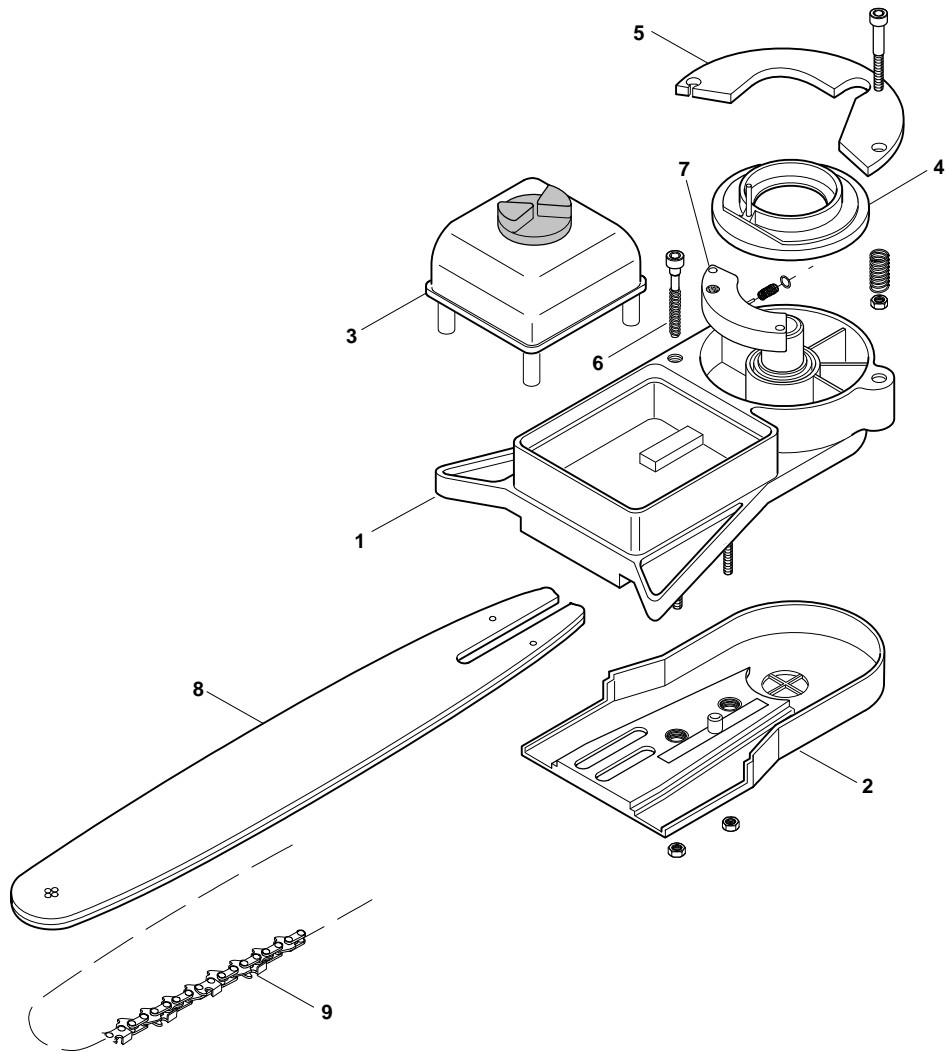

Pruner tool

Pos.	Part no.	Q.ty	Description	Remarks
1	6910500	1	Transmission Case Ass.Y R24	
1	6910501	1	Transmission Case Ass.Y R26	
2	6910502	1	Chain Housing	
3	6910503	1	Oil Tank	
4	6910504	1	Cover R24	
4	6910505	1	Cover R26	
5	6910506	1	Flange	
6	6910507	1	Screw	
7	6910508	1	Oil Pump Ass.Y	
8	4112610	1	Guide Bar 10"	10" 3/8" .042" (1.1 mm)
9	4113551	1	Chain 10"	10" 3/8" .042" (1.1 Mm) - 38E