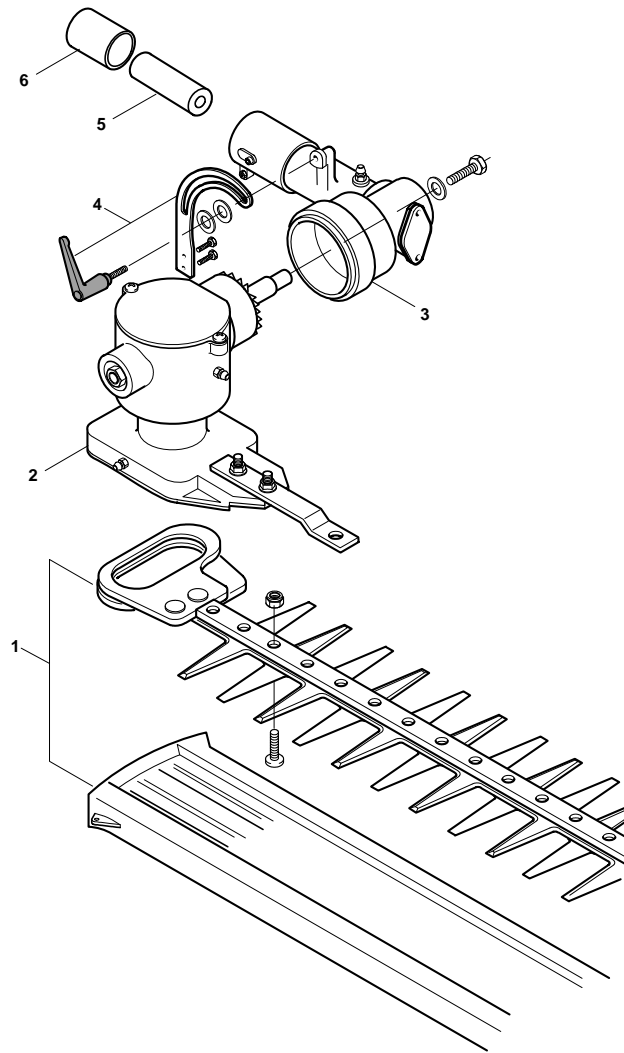

"All Cutting" tool

Pos.	Part no.	Q.ty	Description	Remarks

1	6910520	1	Blade Ass.Y	
2	6910521	1	Transmission Shaft Ass.Y	
3	6910524	1	Gear Case Ass.Y	
4	6910523	1	Lever+Regulation Rod	
5	4252640	1	Coupling	
6	2382430	1	Spacer