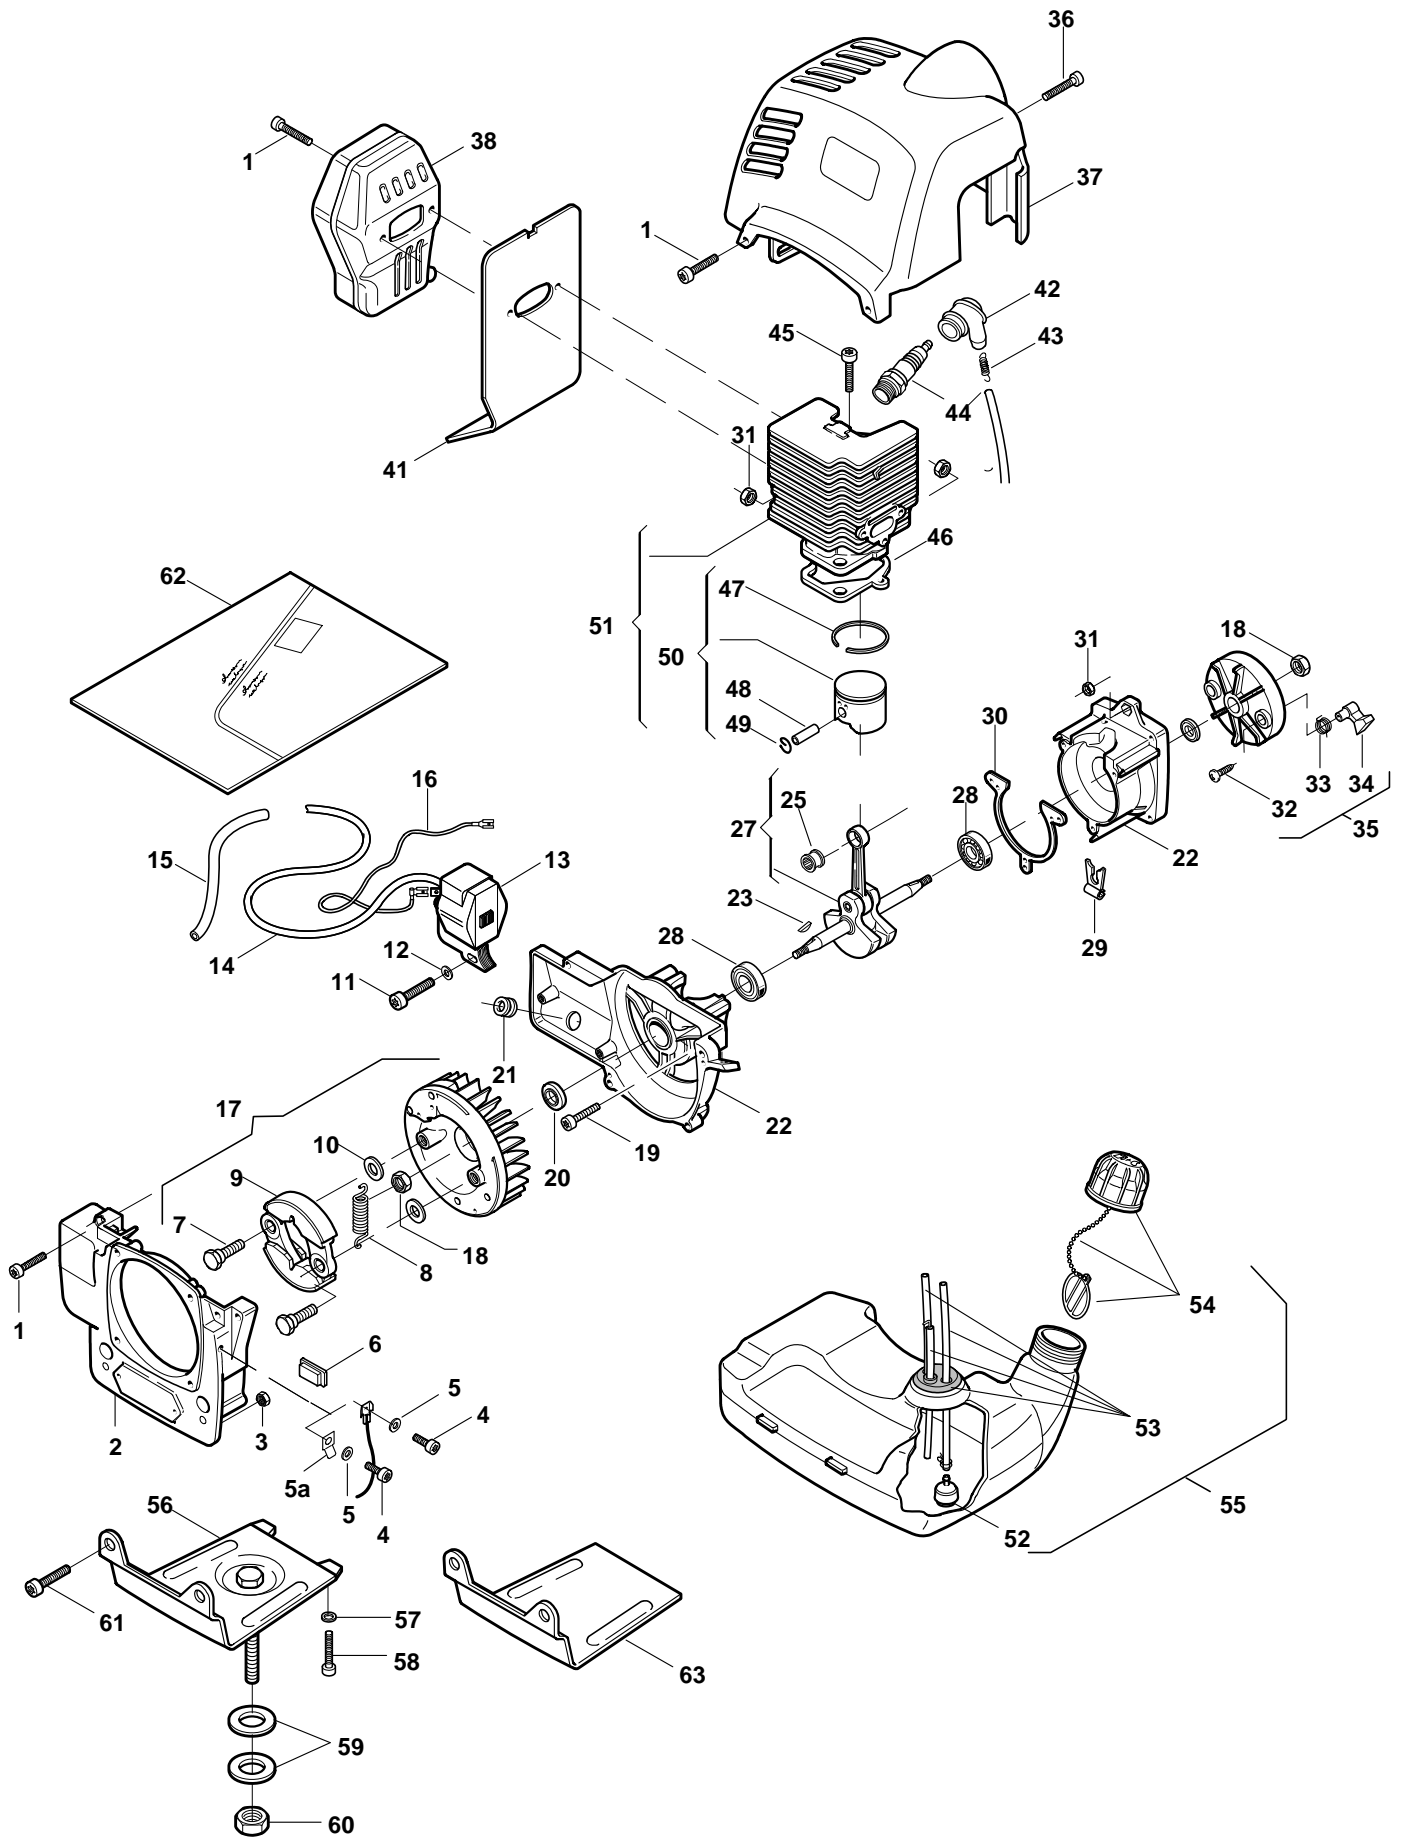

Engine 1

XB41D - Model Year 2008

Engine 1

Pos.	Part no.	Q.ty	Description	Remarks
1	2135040	12	Screw	
2	4540800	1	Trasm. Support Case	
3	2432030	2	Nut	
4	2132500	1	Screw	
5	2312120	1	Washer	
5a	3211420	1	Faston (Flex)	
6	3745530	4	Grommet	
7	2653210	2	Screw	
8	3654040	1	Spring Mod.Piston Ass.Y Ř 42	
9	3660430/1	2	Clutch Unit Mod.Piston Ass.Y Ř 42	
10	2321230	2	Washer	
11	2135060	2	Screw	
12	2321150	2	Washer	
13	3211015	1	Elettronic Coil	
14	3211080	1	Spark Plug Cable	
15	3782040	1	Wire Jaket	
16	3211415	1	Earth Cable	
17	4251480/1	1	Flywheel Ass.Y (Incl. 7,9,10)	
18	2670120	2	Nut	
19	2135050	3	Screw	
20	3121070	2	Seal Ring	
21	3745130	1	Grommet	
22	8521010	1	Cranckase Ass.Y	
23	3151010	1	Flywheel Key	
25	3116100	1	Needle Bearing	
27	8250840	1	Crankshaft (Incl. 25)	
28	3112240	2	Bearing	
29	3750280	1	Massathread Guide	
30	3724050	1	Gasket	
31	2432040	5	Nut	
32	2123100	3	Screw	
33	3654050	2	Spring	
34	3749570	2	Starter Hook	
35	8540810	1	Starter Cup Ass.Y (Incl.32-34)	
36	2135180	1	Screw	
37	4563663	1	Cylinder Cover Ass.Y Red	
38	4122120	1	Muffler	
41	3724340	1	Muffler Gasket	
42	3744850	1	Spark Plug Cover	
43	3657530	1	Spark Plug Spring	
44	3210024	1	Spark Plug	
45	2135150	2	Screw	
46	3724260	1	Cylinder Gasket	
47	3123150	1	Piston Ring X Mod. Ř 38	
48	3158260	1	Piston Pin	
49	3356050	2	Circlip	
50	8541120	1	Piston Ass.Y Ř 38 (Incl.26,47-49)	
51	8541110	1	Cylinder-Piston Ass.Y Ř 38 (Incl.50)	
52	4253290	1	Intake Filter	
53	8745541	1	Grommet Ass.Y	
54	8741370	1	Fuel Cap Ass.Y	
55	4252470	1	Fuel Tank Ass.Y (Incl.52-54)	
56	4122180	1	Flange (Flex)	
57	2330020	2	Grower	
58	2135010	2	Screw	
59	2330060	2	Washer	
60	2412180	1	Nut (Flex)	
61	2112310	2	Screw	
62	8724340	1	Gasket Set (Incl.30,41,46)	
63	4612587	1	Flange