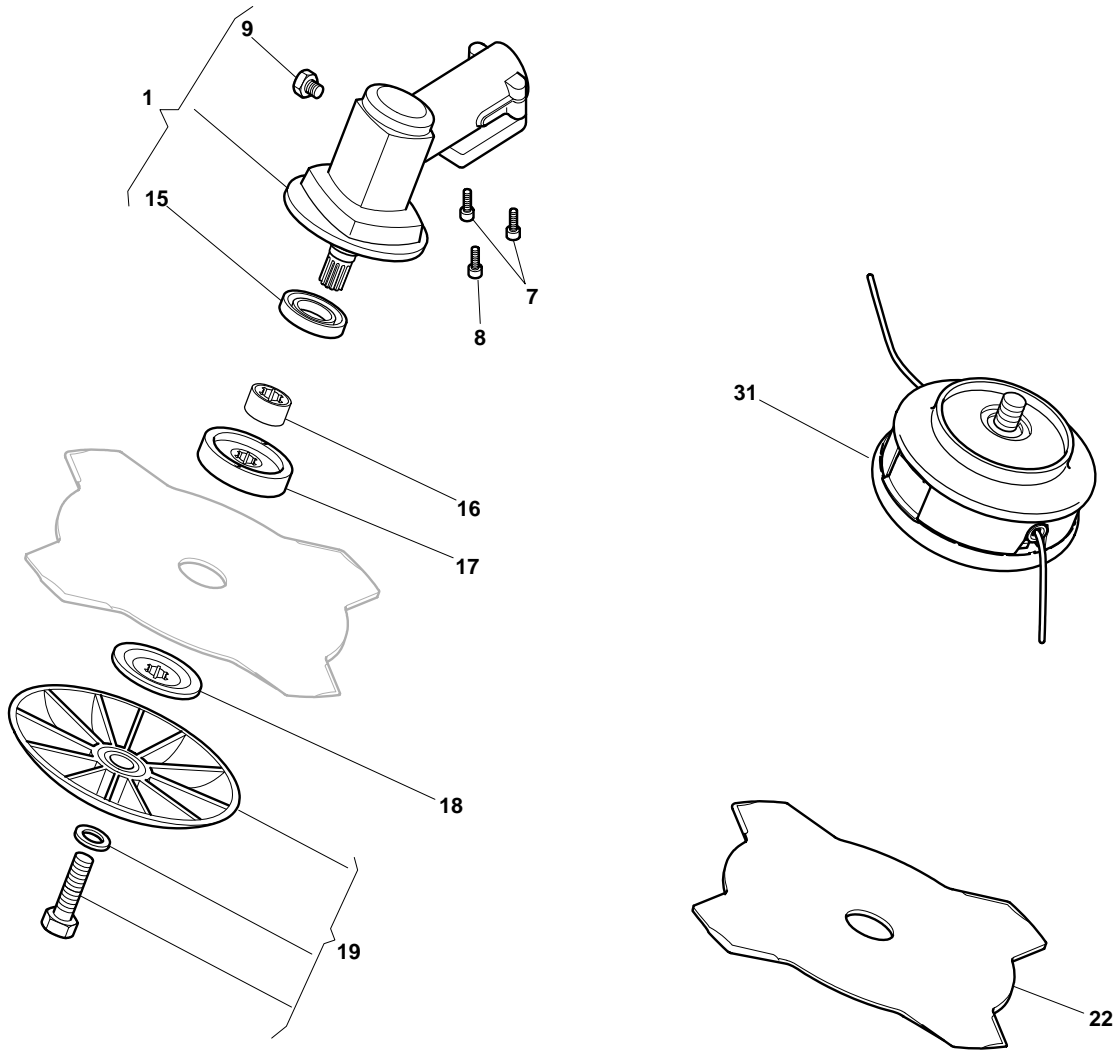

Handle-transmission

XB41D - Model Year 2008

Handle-transmission

Pos.	Part no.	Q.ty	Description	Remarks
1	8563830	1	Handle Ass.Y	
2	2123030	1	Screw	
3	2135050	1	Screw	
4	12154330/0	1	Nut	
5	3210970	1	Stop Switch	
6	3743431/1	1	Throttle Lever	
7	3743441	1	Safety Lever	
8	3654270/1	1	Spring	
9	3654280/1	1	Spring	
10	4252570	1	Wire Ass.Y	
11	3786220	1	Wire Sheath	
12	3211590	1	Coil-Switch Cable (Red)	
13	3211600/1	1	Earth Cable (Black)	
14	4252840/1	1	Handle	
15	3744860/1	1	Left Knob	
16	2112580	1	Screw	
17	3750480	1	Wing Nut	
18	8521070	1	Handgrip Support Ass.Y	
19	2126050	1	Screw	
20	3654530	1	Spring	
21	3353080	1	Seeger Ring	
22	3112170	1	Bearing	
23	3L8520990/3	1	Transmission Hub Ass.Y	
24	2135150	1	Screw	
25	2432030	1	Nut	
26	2135160	4	Screw	
27	3744330	1	Rear Shock Absorber	
28	4563850/2	1	Transmission Housing	
29	3744320	3	Front Shock Absorber	
30	3615190	1	Handle Fixing Plate	
31	4563860	1	Front Housing Support	
32	2135060	2	Screw	
33	12154330/0	2	Nut	
34	4121861/1	1	Clutch	
35	3642191	1	Bearing Hub	
36	4251400	1	Trasmission Shaft	
37	4251204	1	Trasmission Pipe Ass.Y	
38	8563570	1	Safety Cover Ass.Y	
39	2135030	1	Screw	
40	2312150	1	Washer	
41	2432040	1	Nut	
42	3615000	1	Line Cutter	
43	2312150	2	Washer	
44	2135060	2	Screw	
45	4253440	1	Harness	

Gear case

Pos.	Part no.	Q.ty	Description	Remarks
1	4252780/1	1	Gear Case Assy	
1	4252790/1	1	Gear Case Assy R28Mm	
7	2135050	2	Screw	
8	2653090	1	Screw	
9	2653460	1	Screw	
15	3121170	1	Oil Seal	
16	3641700/1	1	Collar	
17	3641640	1	Upper Ring Nut	
18	3612640	1	Lower Ring Nut	
19	4560610	1	Stabilizer	
20	2321230	1	Washer	
21	2653170	1	Screw	
22	4611880	1	4 Teeth Disc 25 Cm	
31	4353240/1	1	2 Hedges Nylon Head	