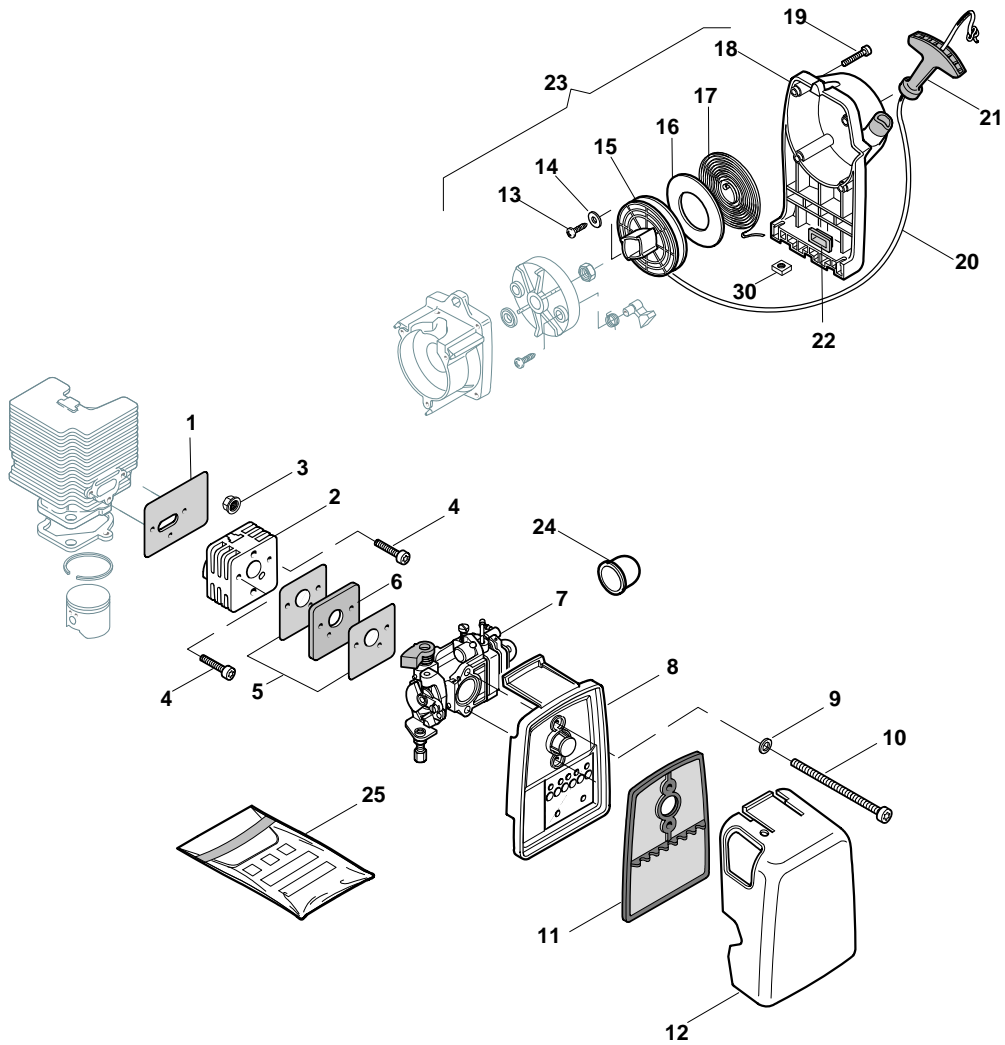

Engine 2

Pos.	Part no.	Q.ty	Description	Remarks
1	3724360	1	Intake Manif-Gasket	
2	3750410	1	Intake Manifold	
3	2670280	2	Nut	
4	2135050	2	Screw	
5	3724400	2	Intake-Carb Gasket	
6	3785070	1	Heat Block	
7	4353270/1	1	Carburettor	
8	8750390	1	Air Filter Holder	
9	2312090	3	Washer	
10	2135250	2	Screw	
11	3781600	1	Air Filter	
12	4563673	1	Filter Cover Red	
13	2123100	3	Screw	
14	3613420	1	Washer	
15	4562220	1	Starter Pulley	
16	3723640	1	Disc	
17	4611480	1	Spring	
18	8563650	1	Starter Recoil Case	
19	2135040	12	Screw	
20	3784030	1	Starter Cord	
21	3750067	1	Starter Handle	
22	3745530	4	Grommet	
23	4252680	1	Starter Ass.Y (Incl. 13-22)	
24	3744870	1	Primer	
25	4353150	1	Gasket-Diaph. Set	
30	2461030	2	Nut	