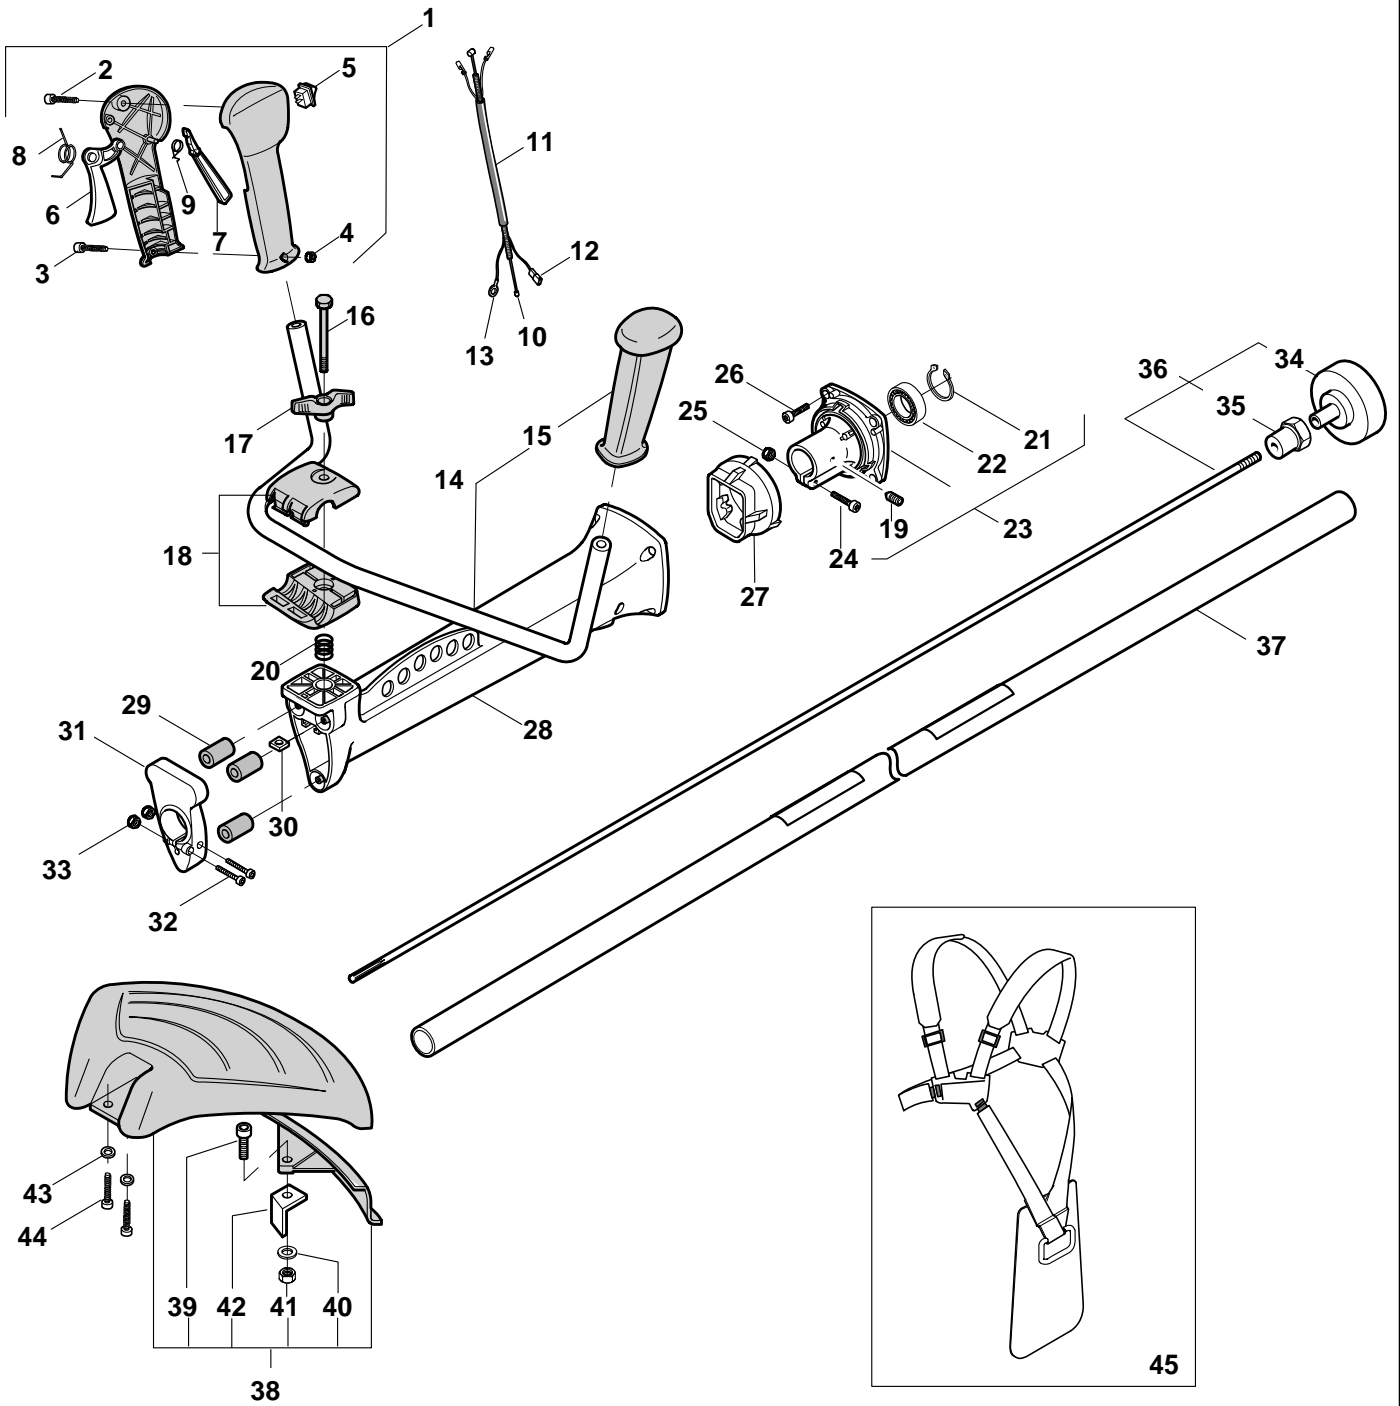

Handle-transmission

XB41D - Model Year 2008

Handle-transmission

Pos.	Part no.	Q.ty	Description	Remarks
1	8563830	1	Handle Ass.Y	
2	2123030	1	Screw	
3	2135050	1	Screw	
4	12154330/0	1	Nut	
5	3210970	1	Stop Switch	
6	3743431/1	1	Throttle Lever	
7	3743441	1	Safety Lever	
8	3654270/1	1	Spring	
9	3654280/1	1	Spring	
10	4252570	1	Wire Ass.Y	
11	3786220	1	Wire Sheath	
12	3211590	1	Coil-Switch Cable (Red)	
13	3211600/1	1	Earth Cable (Black)	
14	4252840/1	1	Handle	
15	3744860/1	1	Left Knob	
16	2112580	1	Screw	
17	3750480	1	Wing Nut	
18	8521070	1	Handgrip Support Ass.Y	
19	2126050	1	Screw	
20	3654530	1	Spring	
21	3353080	1	Seeger Ring	
22	3112170	1	Bearing	
23	3L8520990/3	1	Transmission Hub Ass.Y	
24	2135150	1	Screw	
25	2432030	1	Nut	
26	2135160	4	Screw	
27	3744330	1	Rear Shock Absorber	
28	4563850/2	1	Transmission Housing	
29	3744320	3	Front Shock Absorber	
30	3615190	1	Handle Fixing Plate	
31	4563860	1	Front Housing Support	
32	2135060	2	Screw	
33	12154330/0	2	Nut	
34	4121861/1	1	Clutch	
35	3642191	1	Bearing Hub	
36	4251400	1	Trasmission Shaft	
37	4251204	1	Trasmission Pipe Ass.Y	
38	8563570	1	Safety Cover Ass.Y	
39	2135030	1	Screw	
40	2312150	1	Washer	
41	2432040	1	Nut	
42	3615000	1	Line Cutter	
43	2312150	2	Washer	
44	2135060	2	Screw	
45	4253440	1	Harness