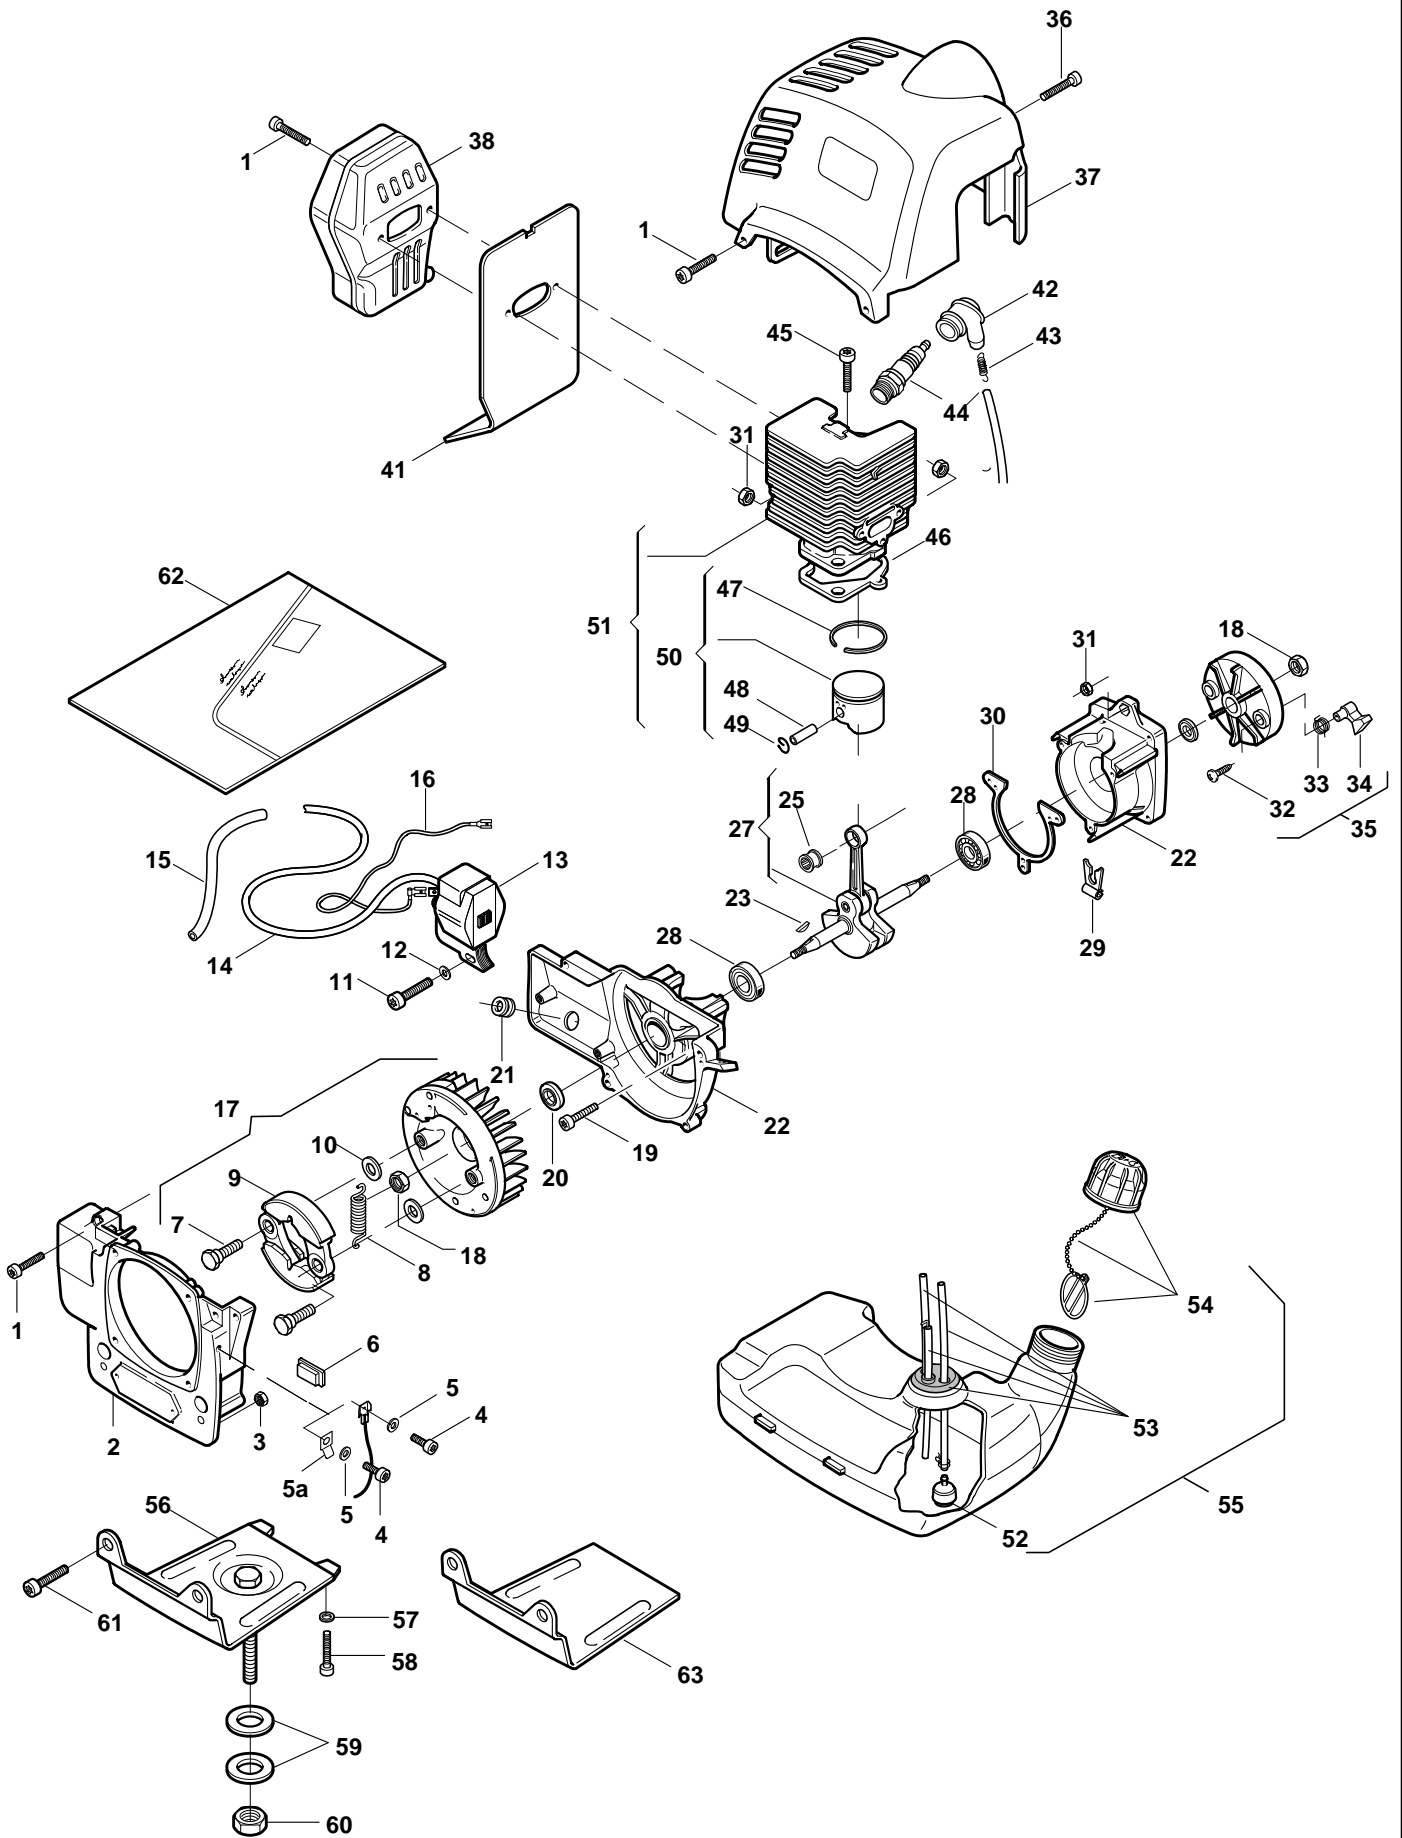

Engine 1

XB41 - Model Year 2008

Engine 1

Pos.	Part no.	Q.ty	Description	Remarks
1	2135040	12	Screw	
2	4540800	1	Trasm. Support Case	
3	2432030	2	Nut	
4	2132500	1	Screw	
5	2312120	1	Washer	
5a	3211420	1	Faston (Flex)	
6	3745530	4	Grommet	
7	2653210	2	Screw	
8	3654040	1	Spring Mod.Piston Ass.Y Ř 42	
9	3660430/1	2	Clutch Unit Mod.Piston Ass.Y Ř 42	
10	2321230	2	Washer	
11	2135060	2	Screw	
12	2321150	2	Washer	
13	3211015	1	Elettronic Coil	
14	3211080	1	Spark Plug Cable	
15	3782040	1	Wire Jaket	
16	3211415	1	Earth Cable	
17	4251480/1	1	Flywheel Ass.Y (Incl. 7,9,10)	
18	2670120	2	Nut	
19	2135050	3	Screw	
20	3121070	2	Seal Ring	
21	3745130	1	Grommet	
22	8521010	1	Cranckase Ass.Y	
23	3151010	1	Flywheel Key	
25	3116100	1	Needle Bearing	
27	8250840	1	Crankshaft (Incl. 25)	
28	3112240	2	Bearing	
29	3750280	1	Massathread Guide	
30	3724050	1	Gasket	
31	2432040	5	Nut	
32	2123100	3	Screw	
33	3654050	2	Spring	
34	3749570	2	Starter Hook	
35	8540810	1	Starter Cup Ass.Y (Incl.32-34)	
36	2135180	1	Screw	
37	4563663	1	Cylinder Cover Ass.Y Red	
38	4122120	1	Muffler	
41	3724340	1	Muffler Gasket	
42	3744850	1	Spark Plug Cover	
43	3657530	1	Spark Plug Spring	
44	3210024	1	Spark Plug	
45	2135150	2	Screw	
46	3724260	1	Cylinder Gasket	
47	3123150	1	Piston Ring X Mod. Ř 38	
48	3158260	1	Piston Pin	
49	3356050	2	Circlip	
50	8541120	1	Piston Ass.Y Ř 38 (Incl.26,47-49)	
51	8541110	1	Cylinder-Piston Ass.Y Ř 38 (Incl.50)	
52	4253290	1	Intake Filter	
53	8745541	1	Grommet Ass.Y	
54	8741370	1	Fuel Cap Ass.Y	
55	4252470	1	Fuel Tank Ass.Y (Incl.52-54)	
56	4122180	1	Flange (Flex)	
57	2330020	2	Grower	
58	2135010	2	Screw	
59	2330060	2	Washer	
60	2412180	1	Nut (Flex)	
61	2112310	2	Screw	
62	8724340	1	Gasket Set (Incl.30,41,46)	
63	4612587	1	Flange