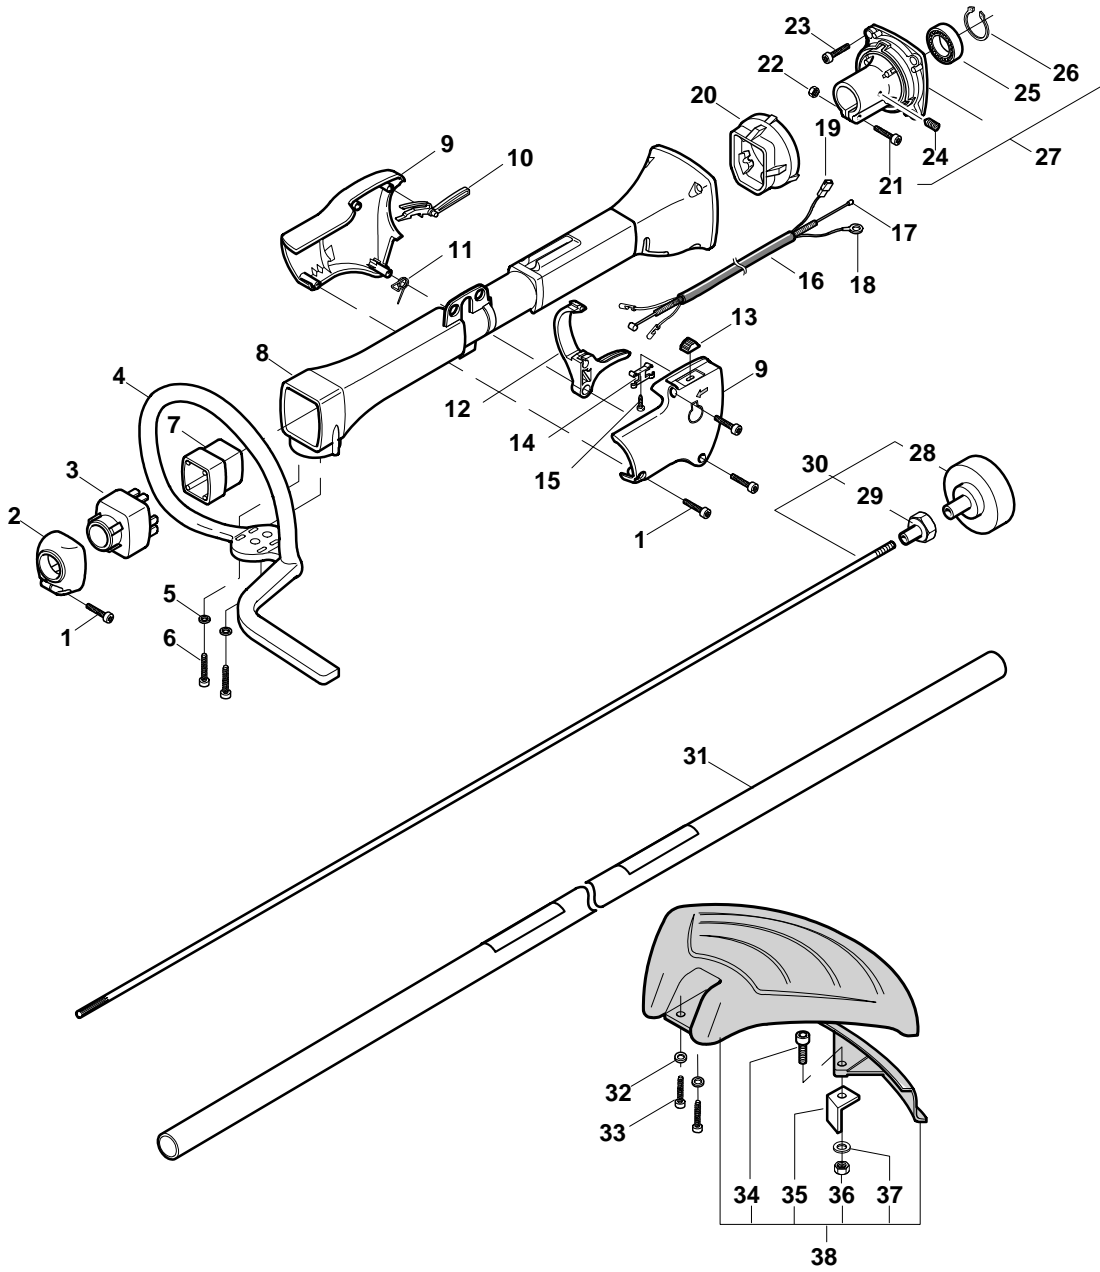

Handle-transmission

XB41 - Model Year 2008

Handle-transmission

Pos.	Part no.	Q.ty	Description	Remarks
1	2123030	4	Screw	
2	3750330	1	Front Housing Support	
3	3744290	1	Front Shock Absorber	
4	4563560	1	Front Handle	
5	2312150	2	Washer	
6	2123140	2	Screw	
7	3750340	1	Front Step-Down Spacer	
8	4563531	1	Transmission Housing	
9	8563540	1	Handgrip Housing Couple	
10	3743630	1	Safety Lever	
11	3654490	1	Spring	
12	3743620	1	Throttle Lever	
13	3749270	1	Stop Knob	
14	3612710	1	Stop Plate	
15	2123070	1	Screw	
16	3786200/1	1	Wire Sheath	
17	4252450	1	Wire Ass.Y	
18	3211120	1	Earth Cable (Black)	
19	3211490	1	Coil-Switch Cable (Red)	
20	3744300	1	Rear Shock Absorber	
21	2135150	1	Screw	
22	2432030	1	Nut	
23	2135160	4	Screw	
24	2126050	1	Screw	
25	3112170	1	Bearing	
26	3353080	1	Seeger Ring	
27	3L8520990/3	1	Transmission Hub Ass.Y	
28	4121861/1	1	Clutch	
29	3642191	1	Bearing Hub	
30	4251400	1	Transmission Shaft	
31	4251204	1	Transmission Pipe Ass.Y	
32	2312150	2	Washer	
33	2135060	2	Screw	
34	2135030	1	Screw	
35	3615000	1	Line Cutter	
36	2432040	1	Nut	
37	2312150	1	Washer	
38	8563570	1	Safety Cover Ass.Y	
39	4253460	1	Harness