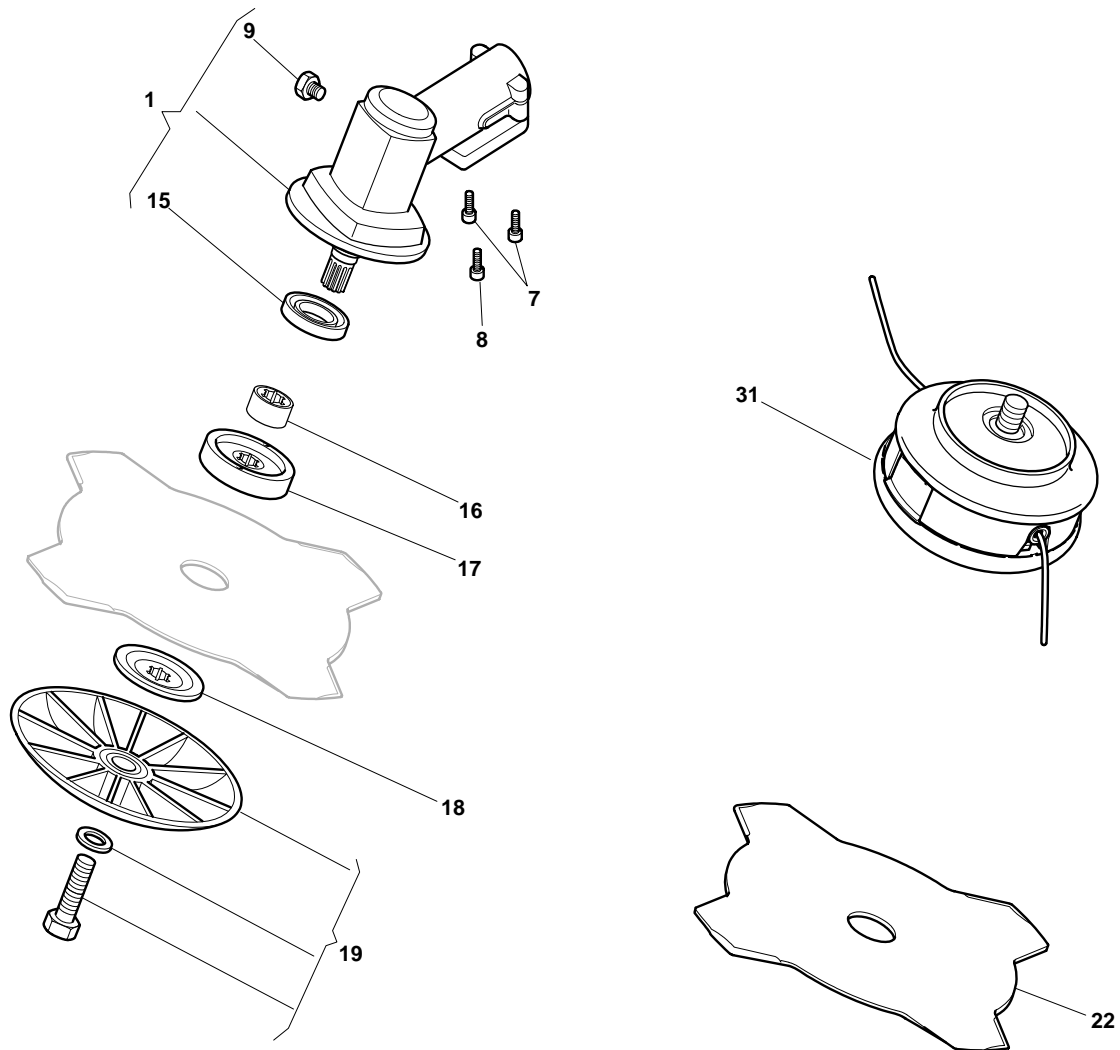

Handle-transmission

XB41 - Model Year 2008

Handle-transmission

Pos.	Part no.	Q.ty	Description	Remarks
1	2123030	4	Screw	
2	3750330	1	Front Housing Support	
3	3744290	1	Front Shock Absorber	
4	4563560	1	Front Handle	
5	2312150	2	Washer	
6	2123140	2	Screw	
7	3750340	1	Front Step-Down Spacer	
8	4563531	1	Transmission Housing	
9	8563540	1	Handgrip Housing Couple	
10	3743630	1	Safety Lever	
11	3654490	1	Spring	
12	3743620	1	Throttle Lever	
13	3749270	1	Stop Knob	
14	3612710	1	Stop Plate	
15	2123070	1	Screw	
16	3786200/1	1	Wire Sheath	
17	4252450	1	Wire Ass.Y	
18	3211120	1	Earth Cable (Black)	
19	3211490	1	Coil-Switch Cable (Red)	
20	3744300	1	Rear Shock Absorber	
21	2135150	1	Screw	
22	2432030	1	Nut	
23	2135160	4	Screw	
24	2126050	1	Screw	
25	3112170	1	Bearing	
26	3353080	1	Seeger Ring	
27	3L8520990/3	1	Transmission Hub Ass.Y	
28	4121861/1	1	Clutch	
29	3642191	1	Bearing Hub	
30	4251400	1	Transmission Shaft	
31	4251204	1	Transmission Pipe Ass.Y	
32	2312150	2	Washer	
33	2135060	2	Screw	
34	2135030	1	Screw	
35	3615000	1	Line Cutter	
36	2432040	1	Nut	
37	2312150	1	Washer	
38	8563570	1	Safety Cover Ass.Y	
39	4253460	1	Harness	

Gear case

Pos.	Part no.	Q.ty	Description	Remarks
1	4252780/1	1	Gear Case Assy	
1	4252790/1	1	Gear Case Assy R28Mm	
7	2135050	2	Screw	
8	2653090	1	Screw	
9	2653460	1	Screw	
15	3121170	1	Oil Seal	
16	3641700/1	1	Collar	
17	3641640	1	Upper Ring Nut	
18	3612640	1	Lower Ring Nut	
19	4560610	1	Stabilizer	
20	2321230	1	Washer	
21	2653170	1	Screw	
22	4611880	1	4 Teeth Disc 25 Cm	
31	4353240/1	1	2 Hedges Nylon Head	