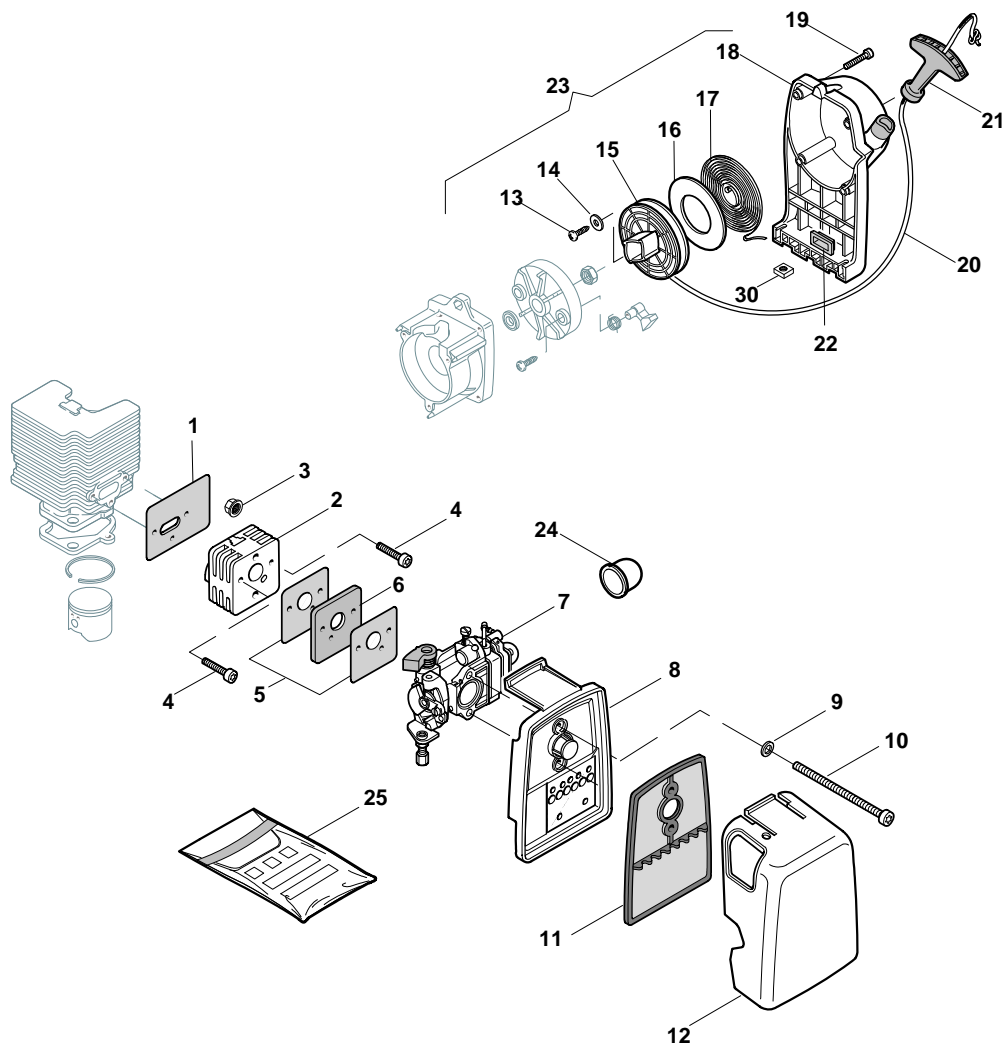

Engine 2

Pos.	Part no.	Q.ty	Description	Remarks
1	3724360	1	Intake Manif-Gasket	
2	3750410	1	Intake Manifold	
3	2670280	2	Nut	
4	2135050	2	Screw	
5	3724400	2	Intake-Carb Gasket	
6	3785070	1	Heat Block	
7	4353270/1	1	Carburettor	
8	8750390	1	Air Filter Holder	
9	2312090	3	Washer	
10	2135250	2	Screw	
11	3781600	1	Air Filter	
12	4563673	1	Filter Cover Red	
13	2123100	3	Screw	
14	3613420	1	Washer	
15	4562220	1	Starter Pulley	
16	3723640	1	Disc	
17	4611480	1	Spring	
18	8563650	1	Starter Recoil Case	
19	2135040	12	Screw	
20	3784030	1	Starter Cord	
21	3750067	1	Starter Handle	
22	3745530	4	Grommet	
23	4252680	1	Starter Ass.Y (Incl. 13-22)	
24	3744870	1	Primer	
25	4353150	1	Gasket-Diaph. Set	
30	2461030	2	Nut	