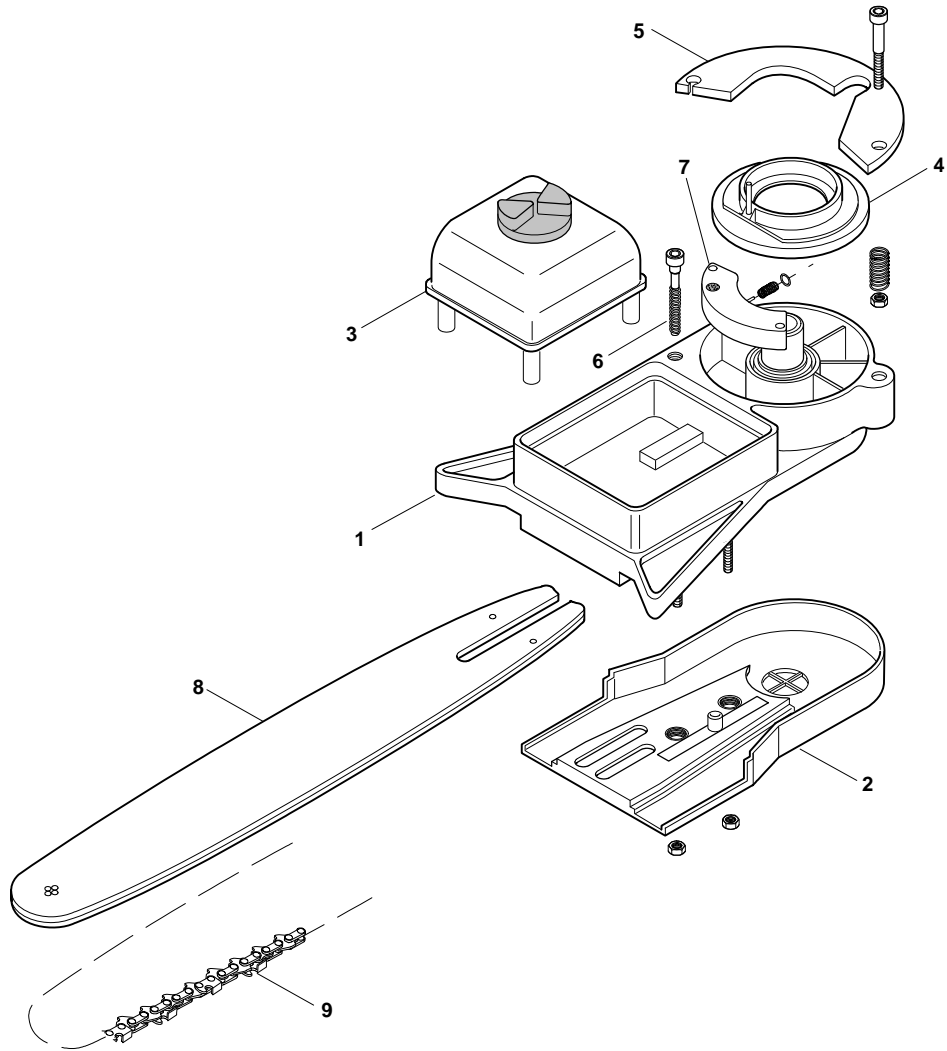

Pruner tool

Pos.	Part no.	Q.ty	Description	Remarks
1	6910500	1	Transmission Case Ass.Y R24	
1	6910501	1	Transmission Case Ass.Y R26	
2	6910502	1	Chain Housing	
3	6910503	1	Oil Tank	
4	6910504	1	Cover R24	
4	6910505	1	Cover R26	
5	6910506	1	Flange	
6	6910507	1	Screw	
7	6910508	1	Oil Pump Ass.Y	
8	4112610	1	Guide Bar 10"	10" 3/8" .042" (1.1 mm)
9	4113551	1	Chain 10"	10" 3/8" .042" (1.1 Mm) - 38E