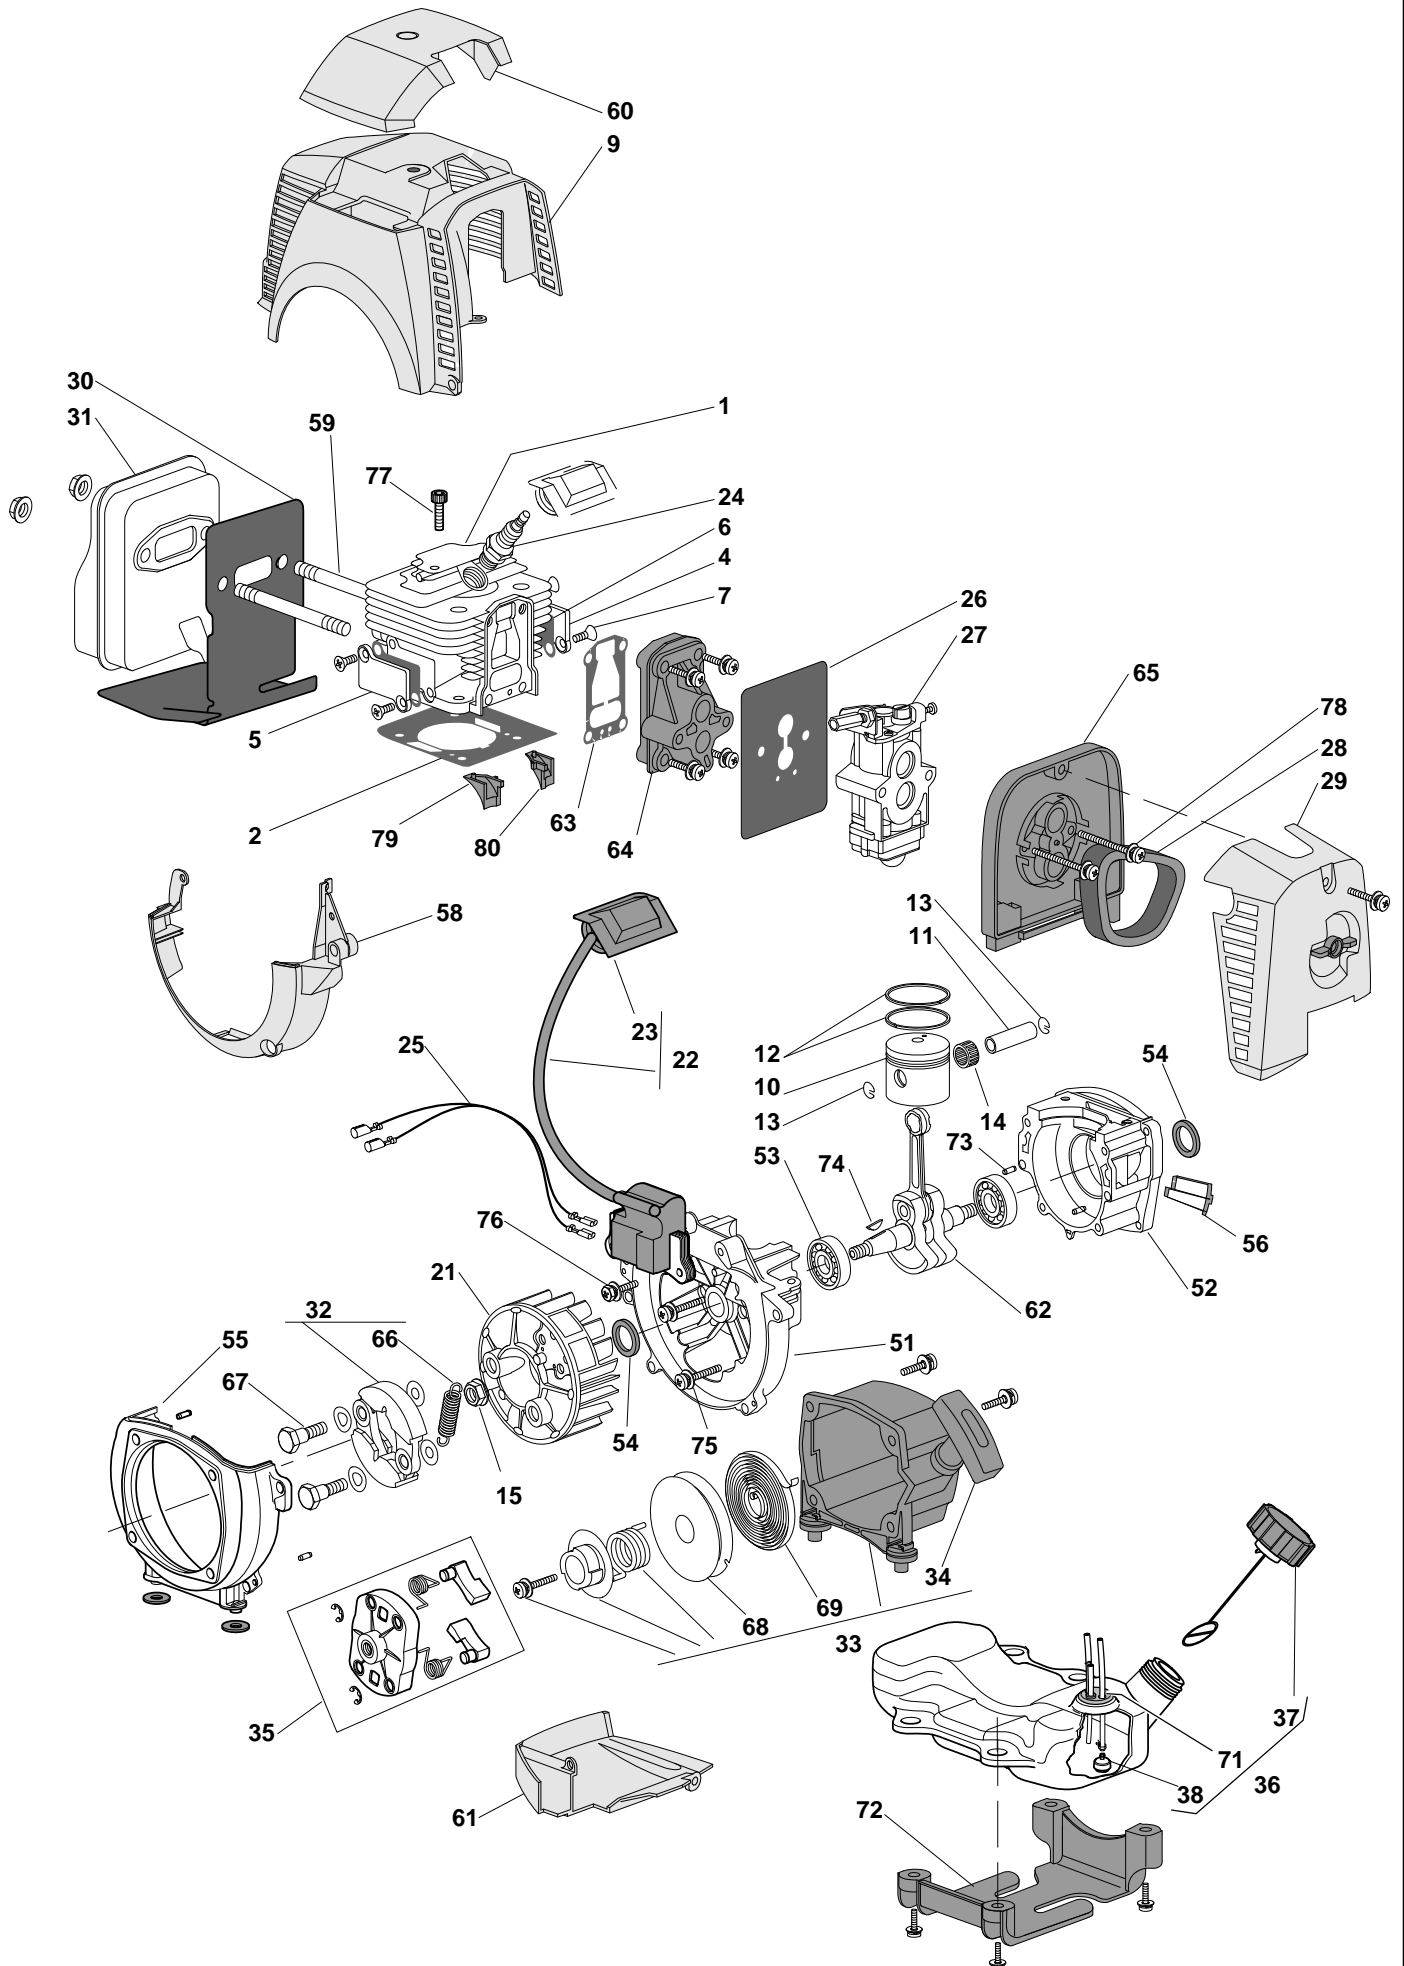

Engine

XB 35 DS - Model Year 2009

Engine

Pos.	Part no.	Q.ty	Description	Remarks
1	123071011/0	1	Cylinder	
2	123280050/0	1	Cylinder Gasket	
4	123109555/0	1	Cover	
5	123109556/0	1	Cover	
6	123280032/0	2	Gasket	
7	123878054/0	4	Screw	
9	323106029/0	1	Red Cylinder Cover	
10	123590005/0	1	Piston	
11	123760002/0	1	Piston Pin	
12	123204006/0	2	Piston Ring	
13	123202003/0	2	Washer, Piston Pin	
14	123235004/0	1	Needle Bearing	
15	123120005/0	1	Nut	
21	123880006/0	1	Flywheel	
22	123044013/0	1	Electronic Coil	
23	323053003/0	1	Spark Plug Cover	
24	3210024	1	Spark Plug	
25	183065029/0	1	Earth Cable	
26	123280033/0	1	Intake-Carb Gasket	
27	123054030/0	1	Carburettor	
28	123220009/0	1	Air Filter	
29	183090010/0	1	Filter Cover, Red	
30	123280029/0	1	Gasket	
31	183740014/0	1	Muffler	
32	183215006/0	1	Clutch Ass.Y	
33	183058035/0	1	Starter Ass.Y	
34	123300007/0	1	Starter Handle	
35	123082003/0	1	Starter Cup Ass.Y	
36	183733006/0	1	Fuel Tank Ass.Y	
37	183790008/0	1	Fuel Cap Ass.Y	
38	183520004/0	1	Intake Filter	
51	123685007/0	1	Crank Case	
52	123685006/0	1	Crank Case	
53	114215216/0	2	Bearing	
54	119035160/0	2	Seal Ring	
55	123208411/0	1	Transm.Support Case	
56	123109560/0	1	Cover	
58	323109566/0	1	Case, Red	
59	123878061/0	2	Double-Screw Bolt	
60	323109563/0	1	Red Cover, Spark Plug	
61	323600066/0	1	Lower Guard, Red	
62	123020027/0	1	Crankshaft	
63	123280052/0	1	Intake Manif-Gasket	
64	123073510/0	1	Intake Manifold	
65	123040002/0	1	Air Cleaner Base	
66	123430587/0	1	Spring	
67	123878060/0	2	Screw	
68	123604009/0	1	Starter Pulley	
69	123430590/0	1	Spring	
71	123275022/0	1	Grommet Ass.Y	
72	123784006/0	1	Guard	
73	123753002/0	2	Pin	
74	123072003/0	1	Flywheel Key	
75	123878066/0	4	Screw	
76	123878064/0	2	Screw	
77	123878063/0	4	Screw	
78	123878065/0	2	Screw	
79	123294002/0	1	Guide	
80	123294003/0	1	Guide