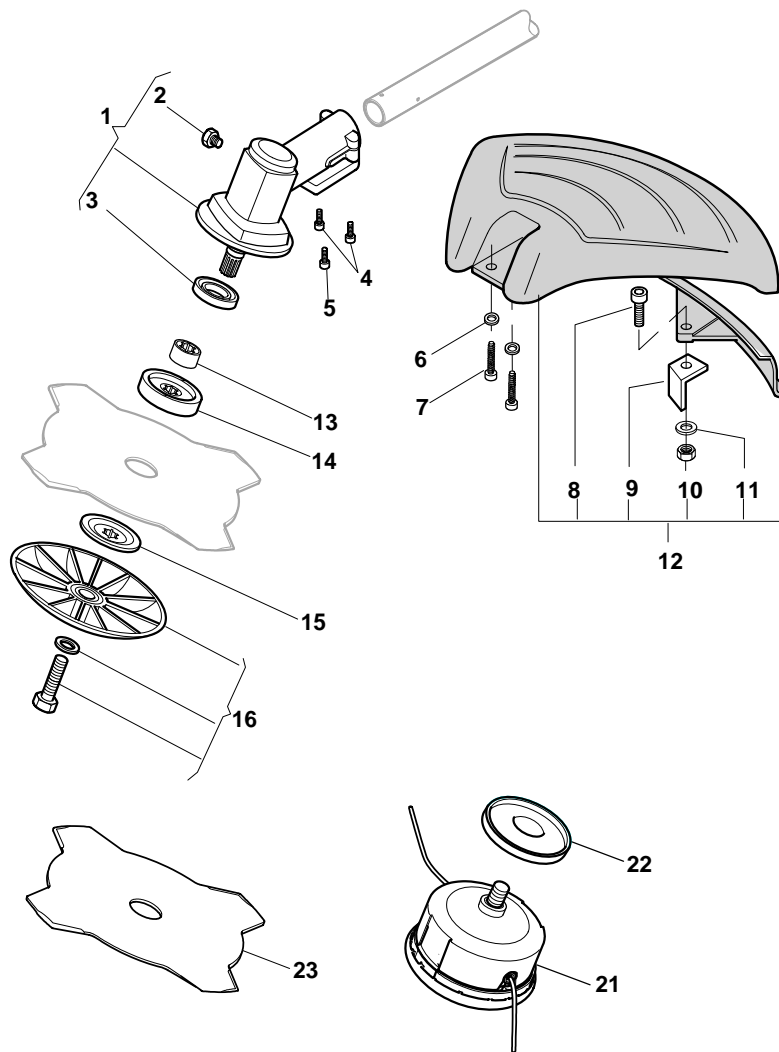

Gear case

Pos.	Part no.	Q.ty	Description	Remarks
1	4252780/1	1	Gear Case Assy	
2	2653460	1	Screw	
3	3121170	1	Oil Seal	
4	2135050	2	Screw	
5	2653090	1	Screw	
6	2312150	2	Washer	
7	2135060	2	Screw	
8	2135030	1	Screw	
9	3615000	1	Line Cutter	
10	12154330/0	1	Nut	
11	2312150	1	Washer	
12	8563570	1	Safety Cover Ass.Y	
13	3641700/1	1	Collar	
14	3641640	1	Upper Ring Nut	
15	3612640	1	Lower Ring Nut	
16	4560610	1	Stabilizer	
21	4353000	1	2 Hedges Nylon Head Profi	
22	3614950	1	Plate	
23	4611880	1	4 Teeth Disc 25 Cm