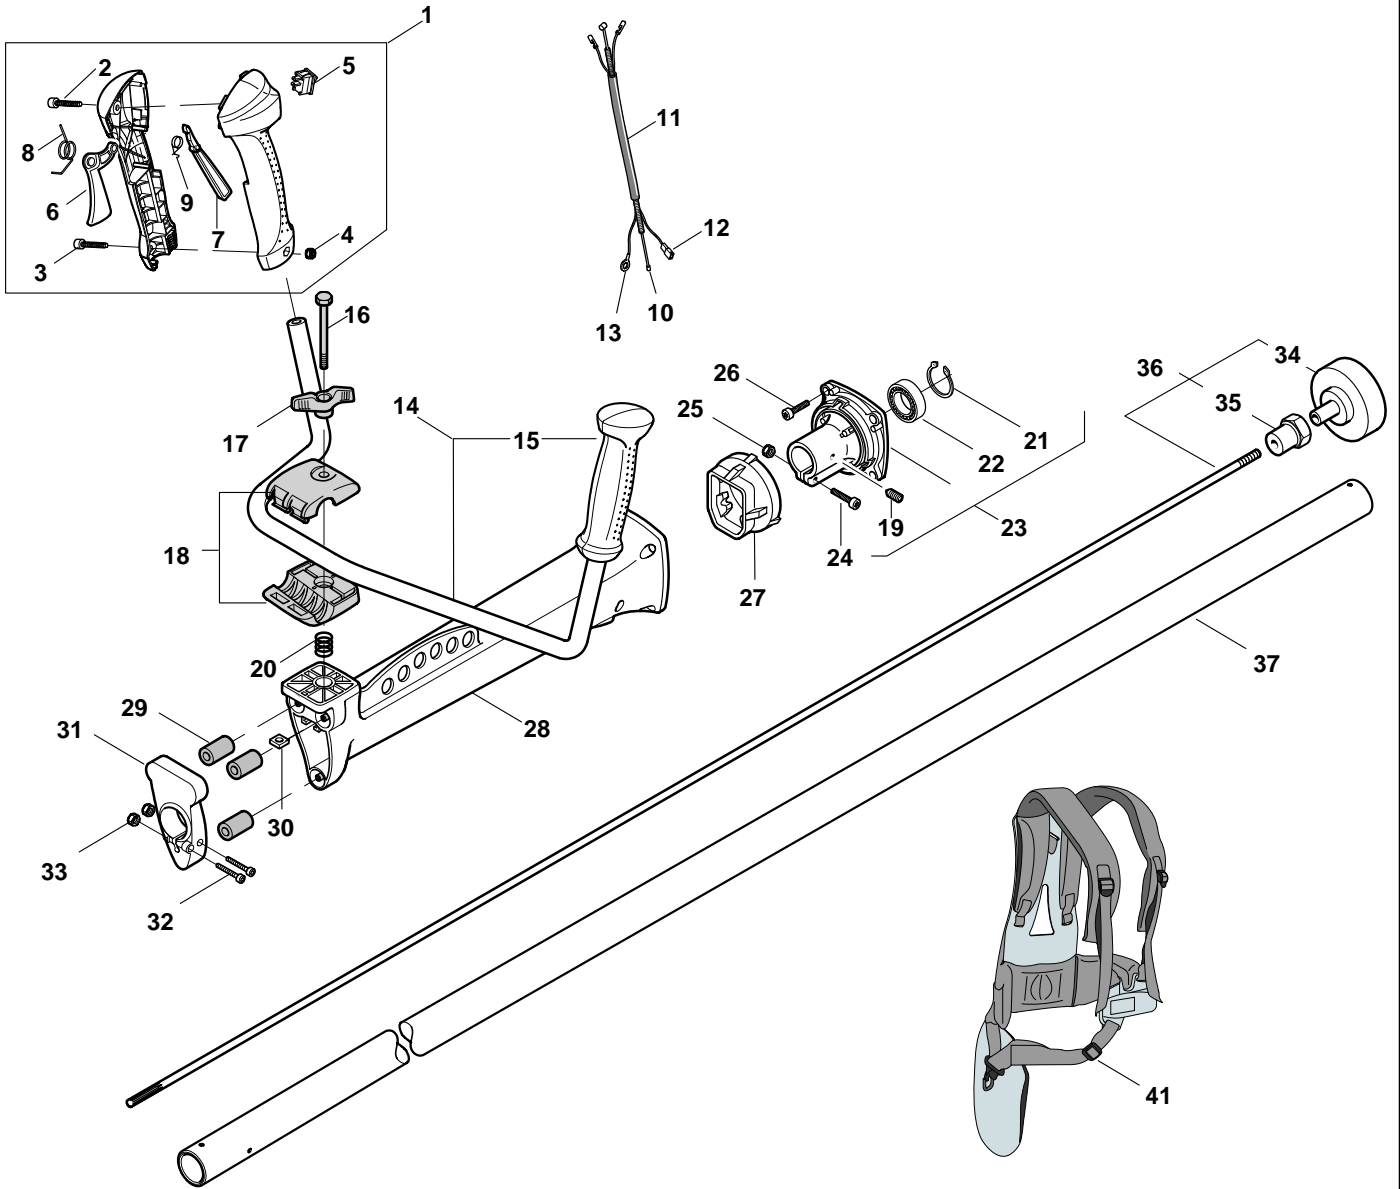

XB 35 DS - Model Year 2009

Handle-transmission

Pos.	Part no.	Q.ty	Description	Remarks
1	383300021/0	1	Handle Ass.Y	
2	2123030	1	Screw	
3	2135050	1	Screw	
4	12154330/0	1	Nut	
5	3210970	1	Stop Switch	
6	323315083/0	1	Throttle Lever	
7	323315084/0	1	Safety Lever	
8	3654270/1	1	Spring	
9	3654280/1	1	Spring	
10	123066021/0	1	Wire Ass.Y	
11	3786220	1	Wire Sheath	
12	123065031/0	1	Coil-Switch Cable (Red)	
13	123065032/0	1	Earth Cable (Black)	
14	383394009/0	1	Handle	
15	323395053/0	1	Left Knob	
16	2112580	1	Screw	
17	3750480	1	Wing Nut	
18	8521070	1	Handgrip Support Ass.Y	
19	2126050	1	Screw	
20	3654530	1	Spring	
21	3353080	1	Seeger Ring	
22	3112170	1	Bearing	
23	3L8520990/3	1	Transmission Hub Ass.Y	
24	2135150	1	Screw	
25	2432030	1	Nut	
26	2135160	4	Screw	
27	3L3744330/1	1	Rear Shock Absorber	
28	4563850/2	1	Transmission Housing	
29	3744320	3	Front Shock Absorber	
30	3615190	1	Handle Fixing Plate	
31	4563860	1	Front Housing Support	
32	2135060	2	Screw	
33	12154330/0	2	Nut	
34	4121861/1	1	Clutch	
35	3642191	1	Bearing Hub	
36	4251400	1	Trasmission Shaft	
37	4251204	1	Trasmission Pipe Ass.Y	
38	323208406/0	1	Flange	
41	123046002/0	1	Harness