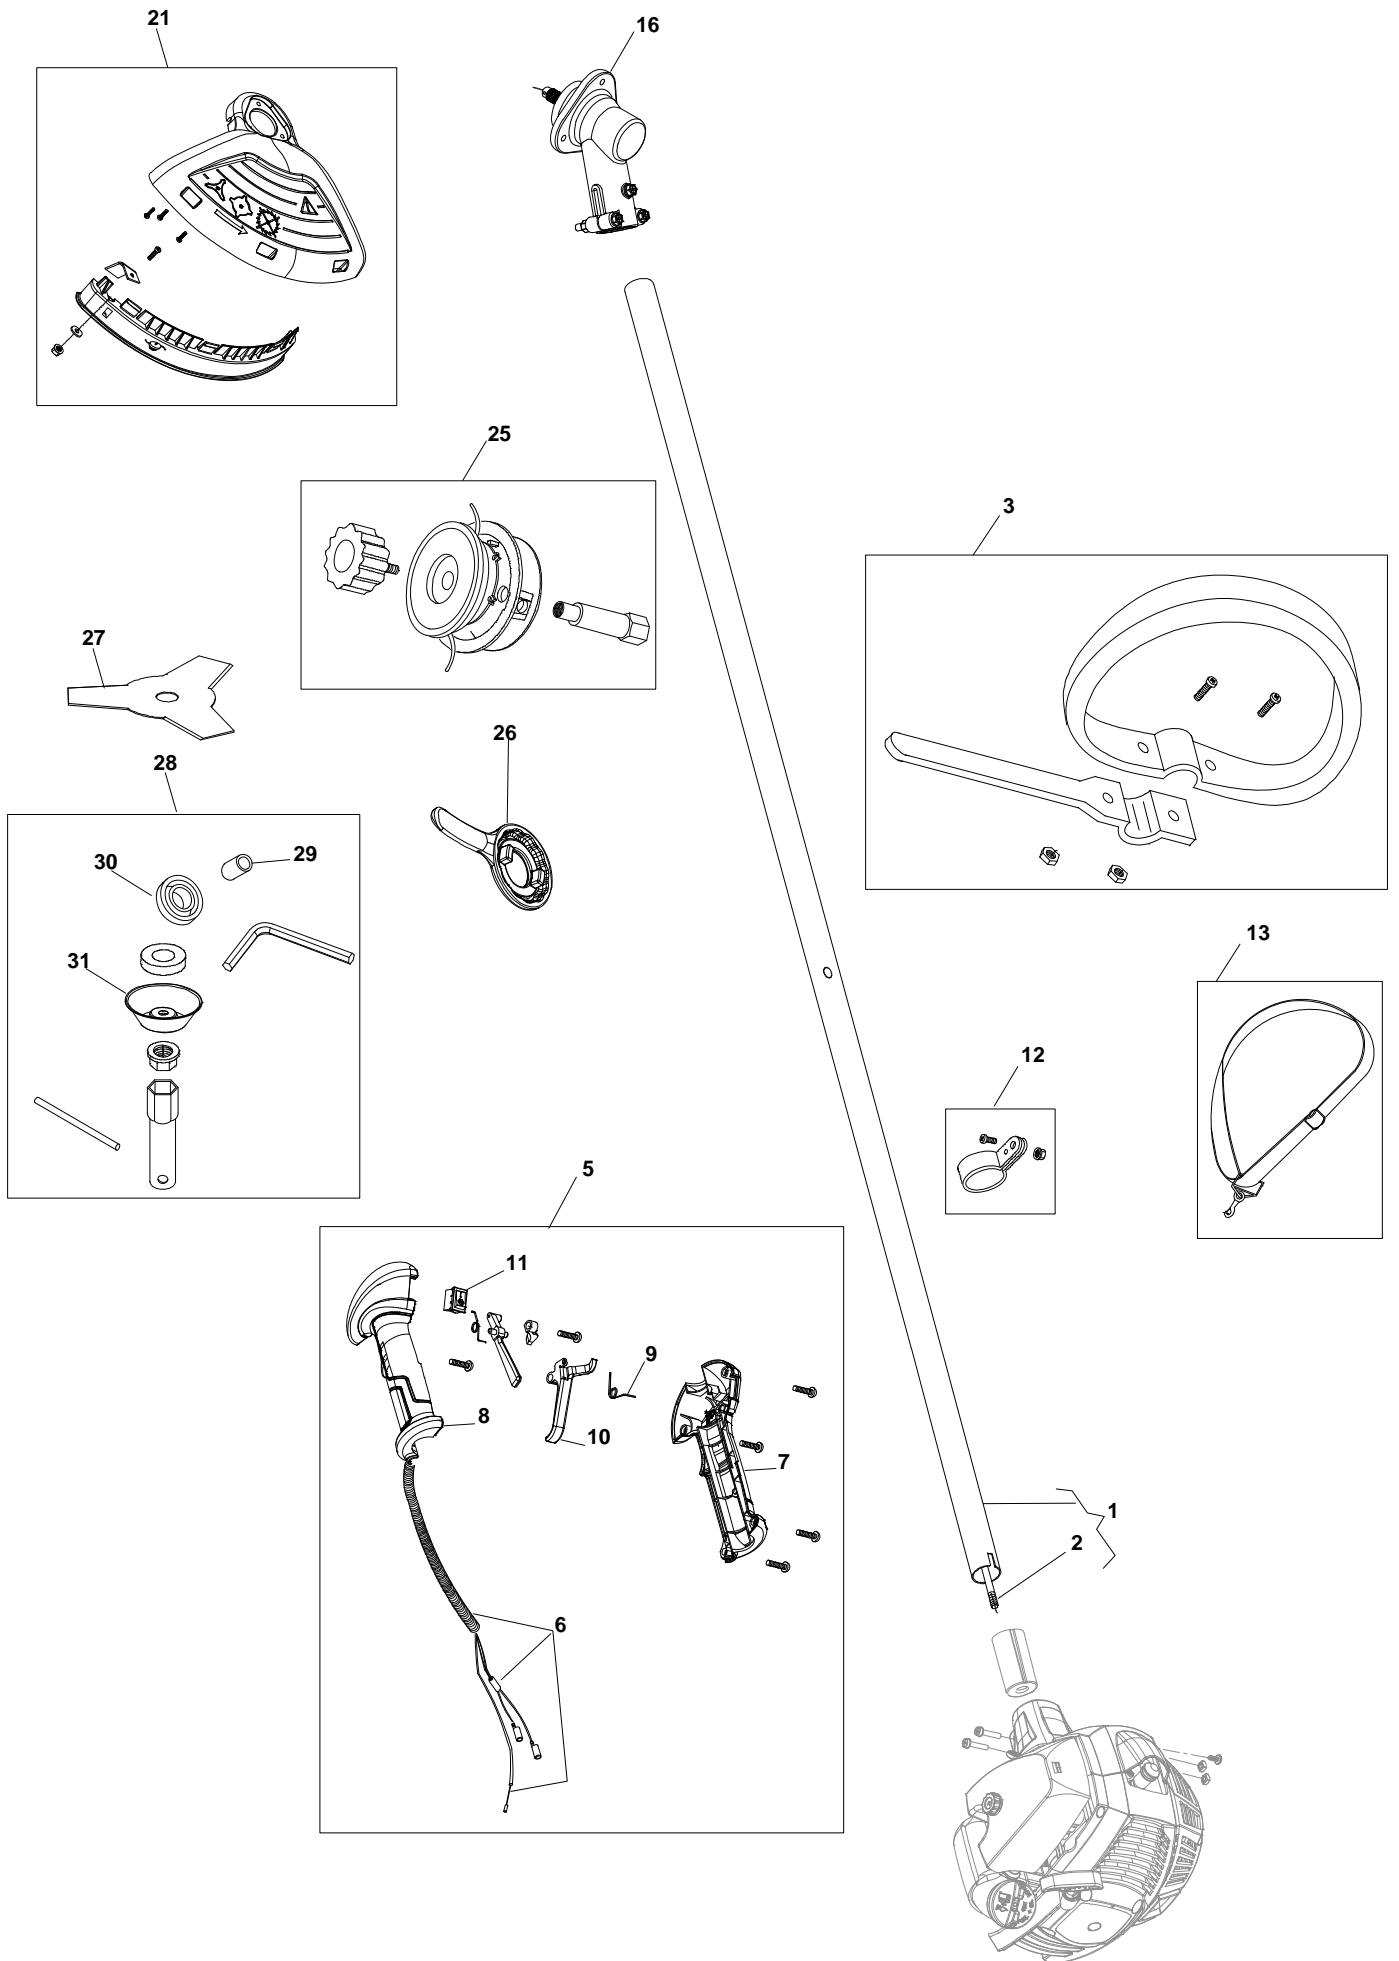

Handle-transmission

XB 27 - Model Year 2009

Handle-transmission

Pos.	Part no.	Q.ty	Description	Remarks
1	383869063/0	1	Transmission Pipe Ass.Y	
2	123020021/0	1	Transm.Shaft Ass.Y	
3	383300018/0	1	Front Handle	
5	383300017/0	1	Handle Ass.Y	
6	183065012/0	1	Cables Ass.Y + Sheath	
7	123700054/0	1	Right Handgrip	
8	123700055/0	1	Left Handgrip	
9	123430578/0	1	Spring	
10	123315076/0	1	Throttle Lever	
11	6980206	1	Stop Switch	
12	383780001/0	1	Harness Support Ass.Y	
13	123046004/0	1	Harness	
16	383820505/0	1	Gear Case Assy	
21	383465005/0	1	Safety Cover Ass.Y	
25	383820504/0	1	Cutting Line Assy	
26	123070009/0	1	Nylon Head Key	
27	123155005/0	1	3 Teeth Disc	
28	383303512/0	1	Parts Bag	
29	6980307	1	Collar	
30	6980308	1	Upper Ring Nut	
31	6980312	1	Stabilizer