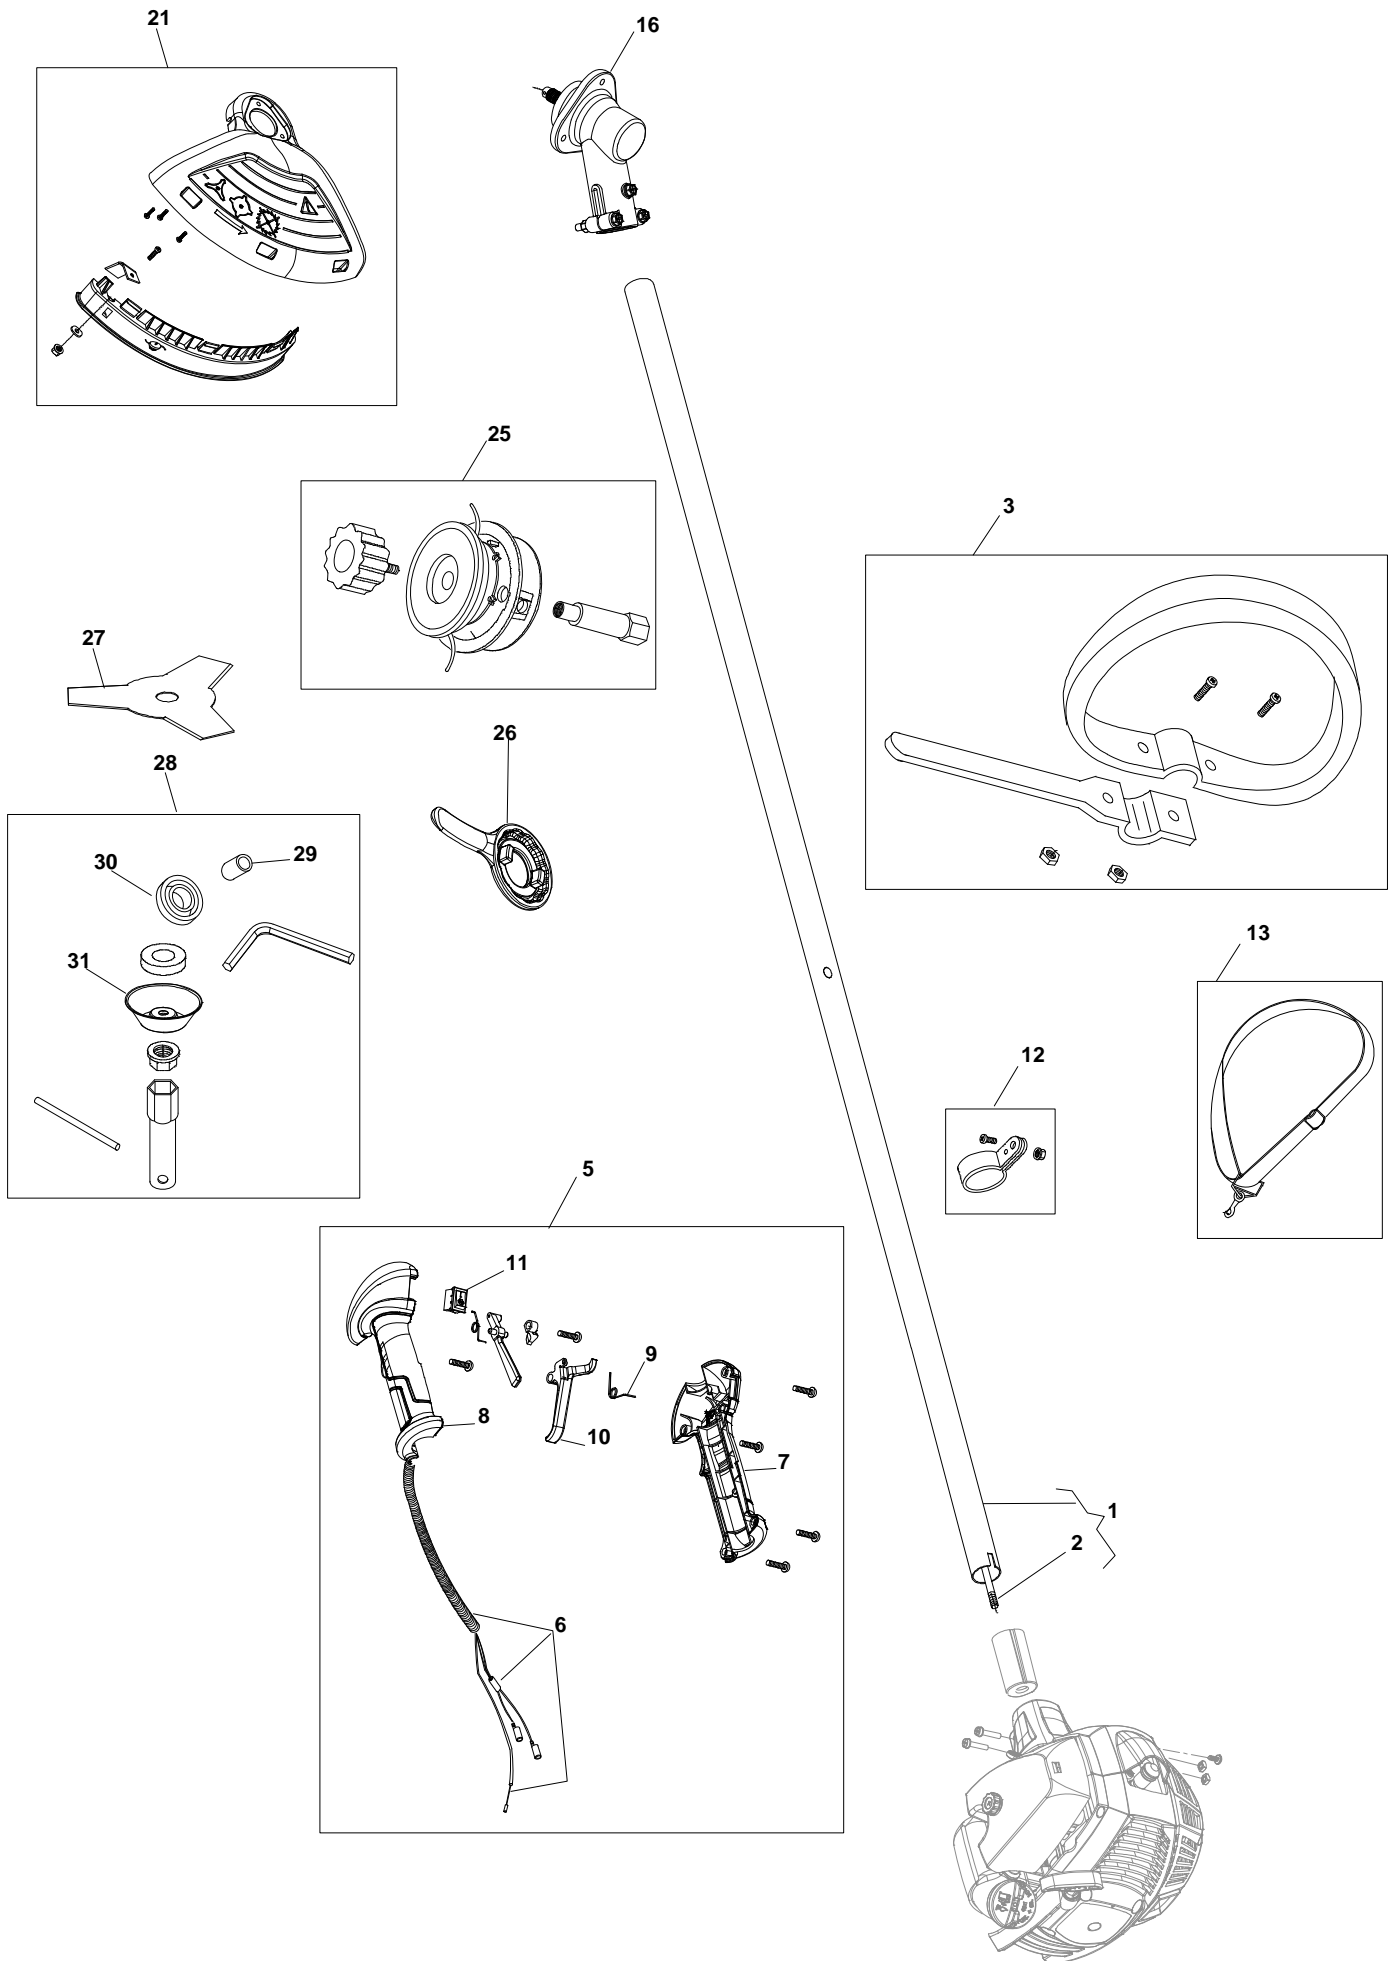

Handle-transmission

XB 27 - Model Year 2008

Handle-transmission

Pos.	Part no.	Q.ty	Description	Remarks
1	383869063/0	1	Transmission Pipe Ass.Y	
2	123020021/0	1	Transm.Shaft Ass.Y	
3	383300018/0	1	Front Handle	
5	383300017/0	1	Handle Ass.Y	
6	183065012/0	1	Cables Ass.Y + Sheath	
7	123700054/0	1	Right Handgrip	
8	123700055/0	1	Left Handgrip	
9	123430578/0	1	Spring	
10	123315076/0	1	Throttle Lever	
11	6980206	1	Stop Switch	
12	383780001/0	1	Harness Support Ass.Y	
13	123046004/0	1	Harness	
16	383820505/0	1	Gear Case Assy	
21	383465005/0	1	Safety Cover Ass.Y	
25	383820504/0	1	Cutting Line Assy	
26	123070009/0	1	Nylon Head Key	
27	123155005/0	1	3 Teeth Disc	
28	383303512/0	1	Parts Bag	
29	6980307	1	Collar	
30	6980308	1	Upper Ring Nut	
31	6980312	1	Stabilizer