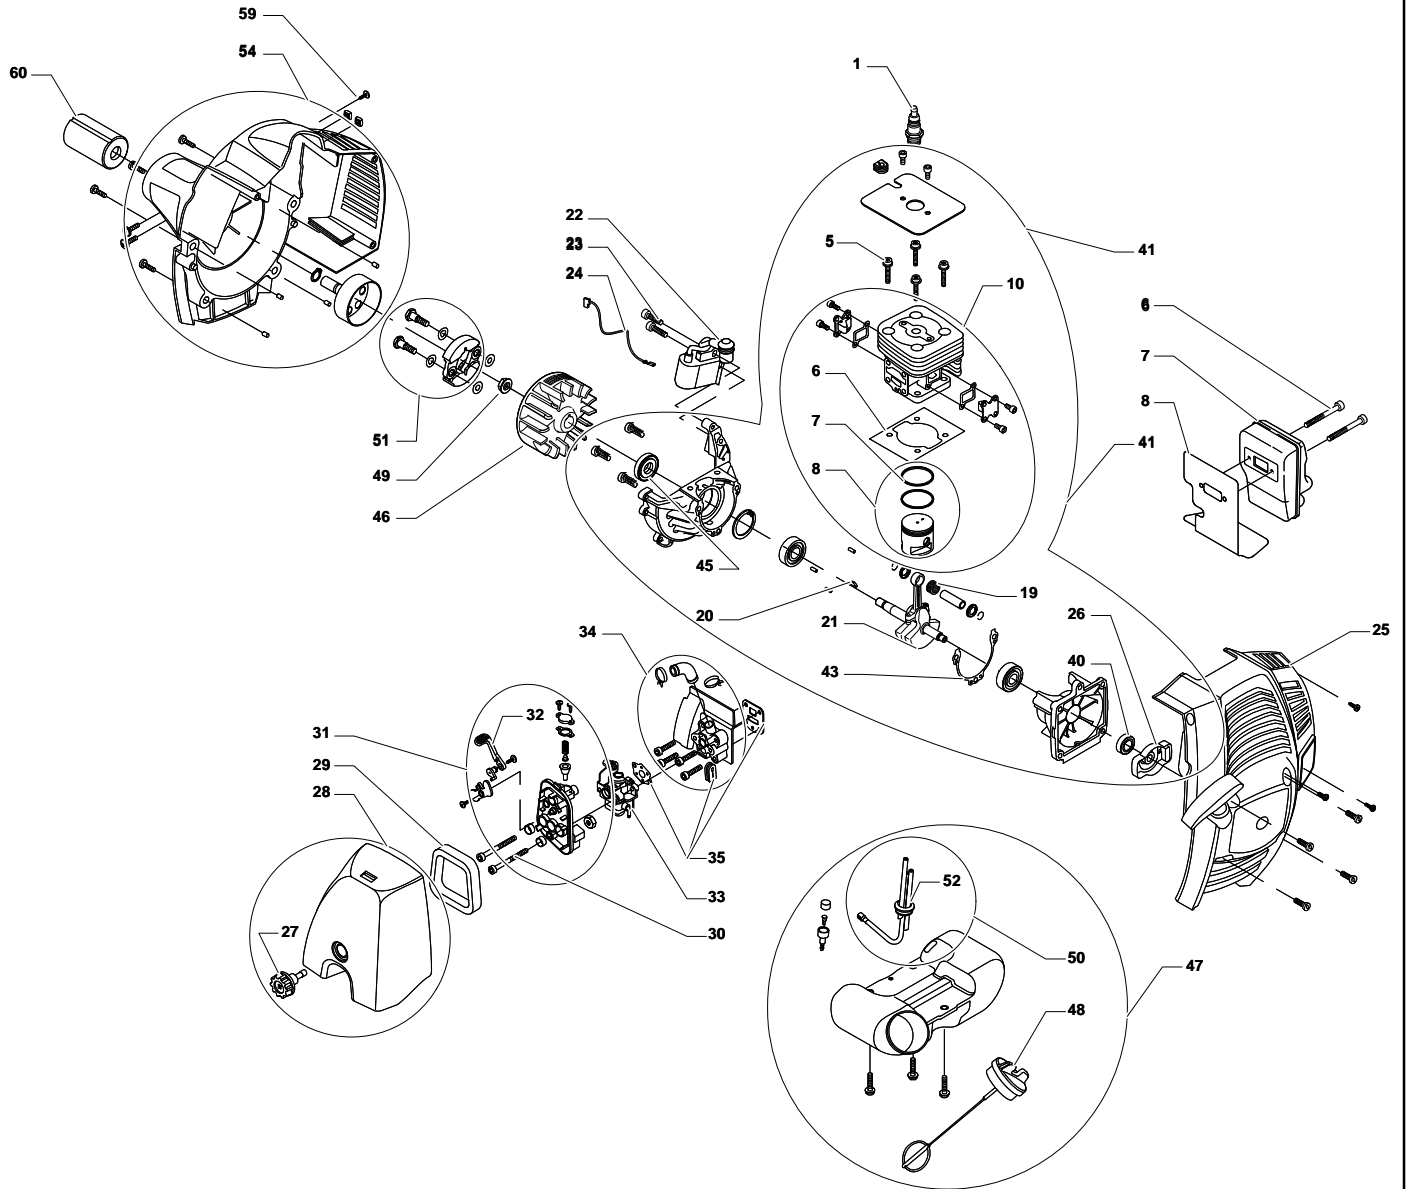

Engine

XB 27 - Model Year 2008

Engine

Pos.	Part no.	Q.ty	Description	Remarks
1	23051000/0	1	Spark Plug	
5	123878049/0	1	Screw	
6	123878050/0	1	Screw	
7	183740005/0	1	Muffler	
8	123280025/0	1	Gasket	
10	183070003/0	1	Cylinder - Piston Ass'Y	
13	123280026/0	1	Cylinder Gasket	
14	123204004/0	2	Piston Ring	
15	183590003/0	1	Piston Ass' Y	
19	123072001/0	1	Needle Bearing	
20	123072000/0	1	Flywheel Key	
21	123020019/0	1	Flywheel Key	
22	123044007/0	1	Electr. Coil	
23	123878051/0	1	Screw	
24	123065033/0	1	Spark Plug Cable	
25	183037002/0	1	Starter Assy Red	
26	123082001/0	1	Starter Cup	
27	123593505/0	1	Knob	
28	183090003/0	1	Filter Cover, Yellow	
28	183090004/0	1	Filter Cover, Red	
29	123220008/0	1	Air Filter	
30	123878052/0	1	Screw	
31	383781001/0	1	Air Filter Holder	
32	123315077/0	1	Choke Lever	
33	123054021/0	1	Carburettor	
34	383073501/0	1	Intake Manifold Assy	
35	183303511/0	1	Gasket Ass' Y	
40	119035154/0	1	Seal Ring	
41	183275301/0	1	Engine Short Block	
43	123280027/0	1	Crankcase Gasket	
45	112020001/0	1	Seal Ring	
46	183880004/0	1	Flywheel Ass.Y	
47	183733004/0	1	Kit Fuel Tank	
48	123790016/0	1	Fuel Cap Assy	
49	123120004/0	1	Nut	
50	383240001/0	1	Grommet Assy	
51	183215003/0	1	Clutch Ass.Y	
52	183520001/0	1	Intake Filter	
54	383785002/0	1	Support Trasm.Assy, Red	
59	6980624	1	Screw	
60	123275020/0	1	Grommet