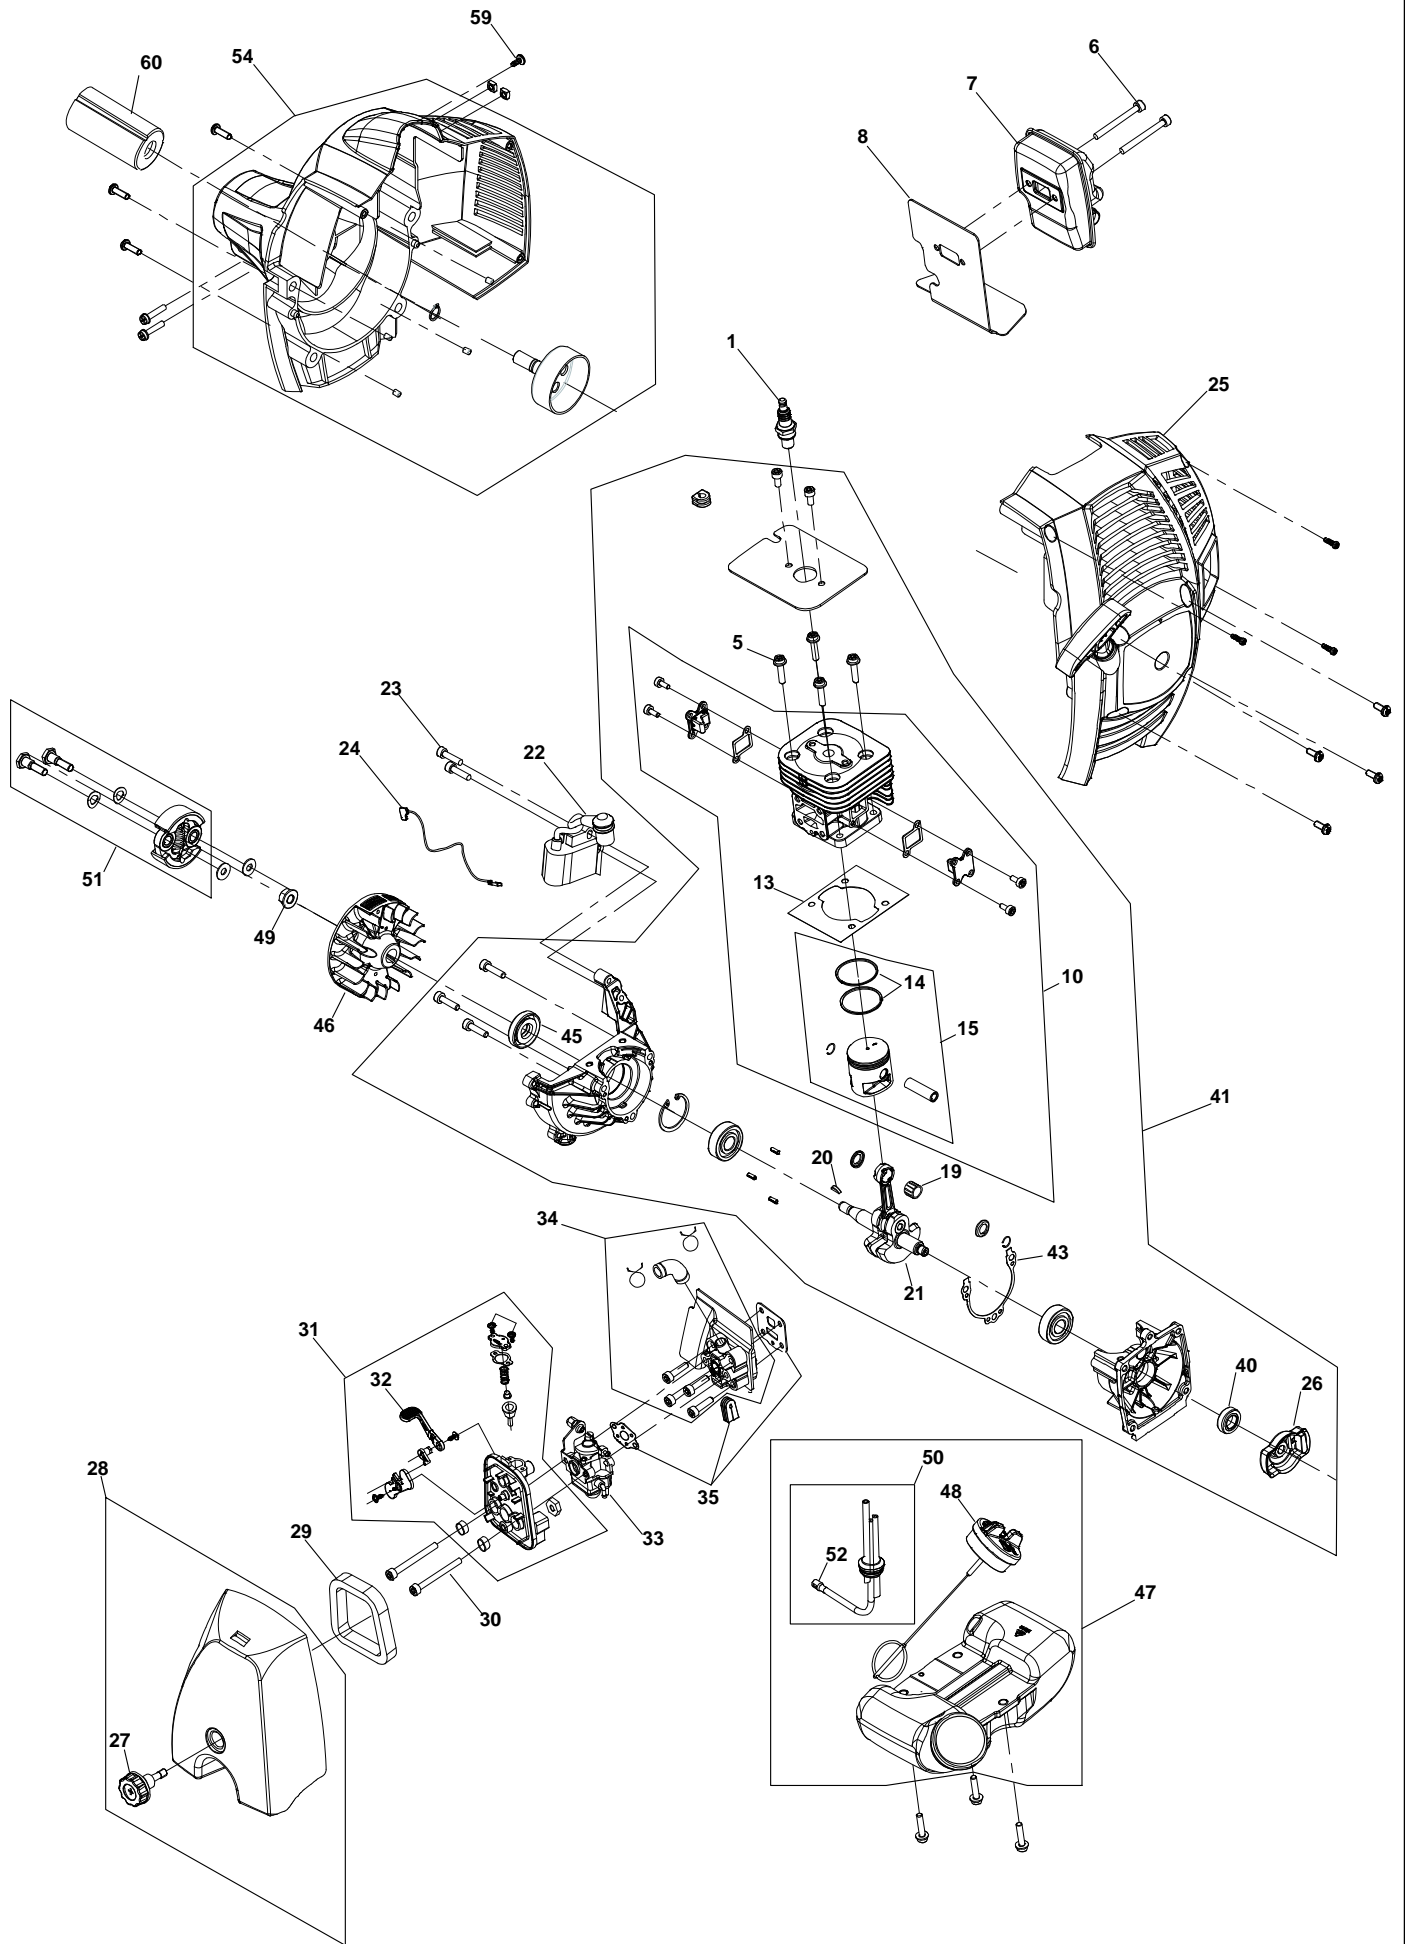

XR 27 J - Model Year 2009

Engine

Pos.	Part no.	Q.ty	Description	Remarks
1	23051000/0	1	Spark Plug	
5	123878049/0	1	Screw	
6	123878050/0	1	Screw	
7	183740005/0	1	Muffler	
8	123280025/0	1	Gasket	
10	183070003/0	1	Cylinder - Piston Ass'Y	
13	123280026/0	1	Cylinder Gasket	
14	123204004/0	2	Piston Ring	
15	183590003/0	1	Piston Ass' Y	
19	123072001/0	1	Needle Bearing	
20	123072000/0	1	Flywheel Key	
21	123020019/0	1	Flywheel Key	
22	123044006/0	1	Electr. Coil	
23	123878051/0	1	Screw	
24	123065033/0	1	Spark Plug Cable	
25	183037002/0	1	Starter Assy Red	
26	123082001/0	1	Starter Cup	
27	123593505/0	1	Knob	
28	183090003/0	1	Filter Cover, Yellow	
28	183090004/0	1	Filter Cover, Red	
29	123220008/0	1	Air Filter	
30	123878052/0	1	Screw	
31	383781001/0	1	Air Filter Holder	
32	123315077/0	1	Choke Lever	
33	123054021/0	1	Carburettor	
34	383073501/0	1	Intake Manifold Assy	
35	183303511/0	1	Gasket Ass' Y	
40	119035154/0	1	Seal Ring	
41	183275301/0	1	Engine Short Block	
43	123280027/0	1	Crankcase Gasket	
45	112020001/0	1	Seal Ring	
46	183880004/0	1	Flywheel Ass.Y	
47	183733004/0	1	Kit Fuel Tank	
48	123790016/0	1	Fuel Cap Assy	
49	123120004/0	1	Nut	
50	383240001/0	1	Grommet Assy	
51	183215003/0	1	Clutch Ass.Y	
52	183520001/0	1	Intake Filter	
54	383785002/0	1	Support Trasm.Assy, Red	
59	6980624	1	Screw	
60	123275020/0	1	Grommet