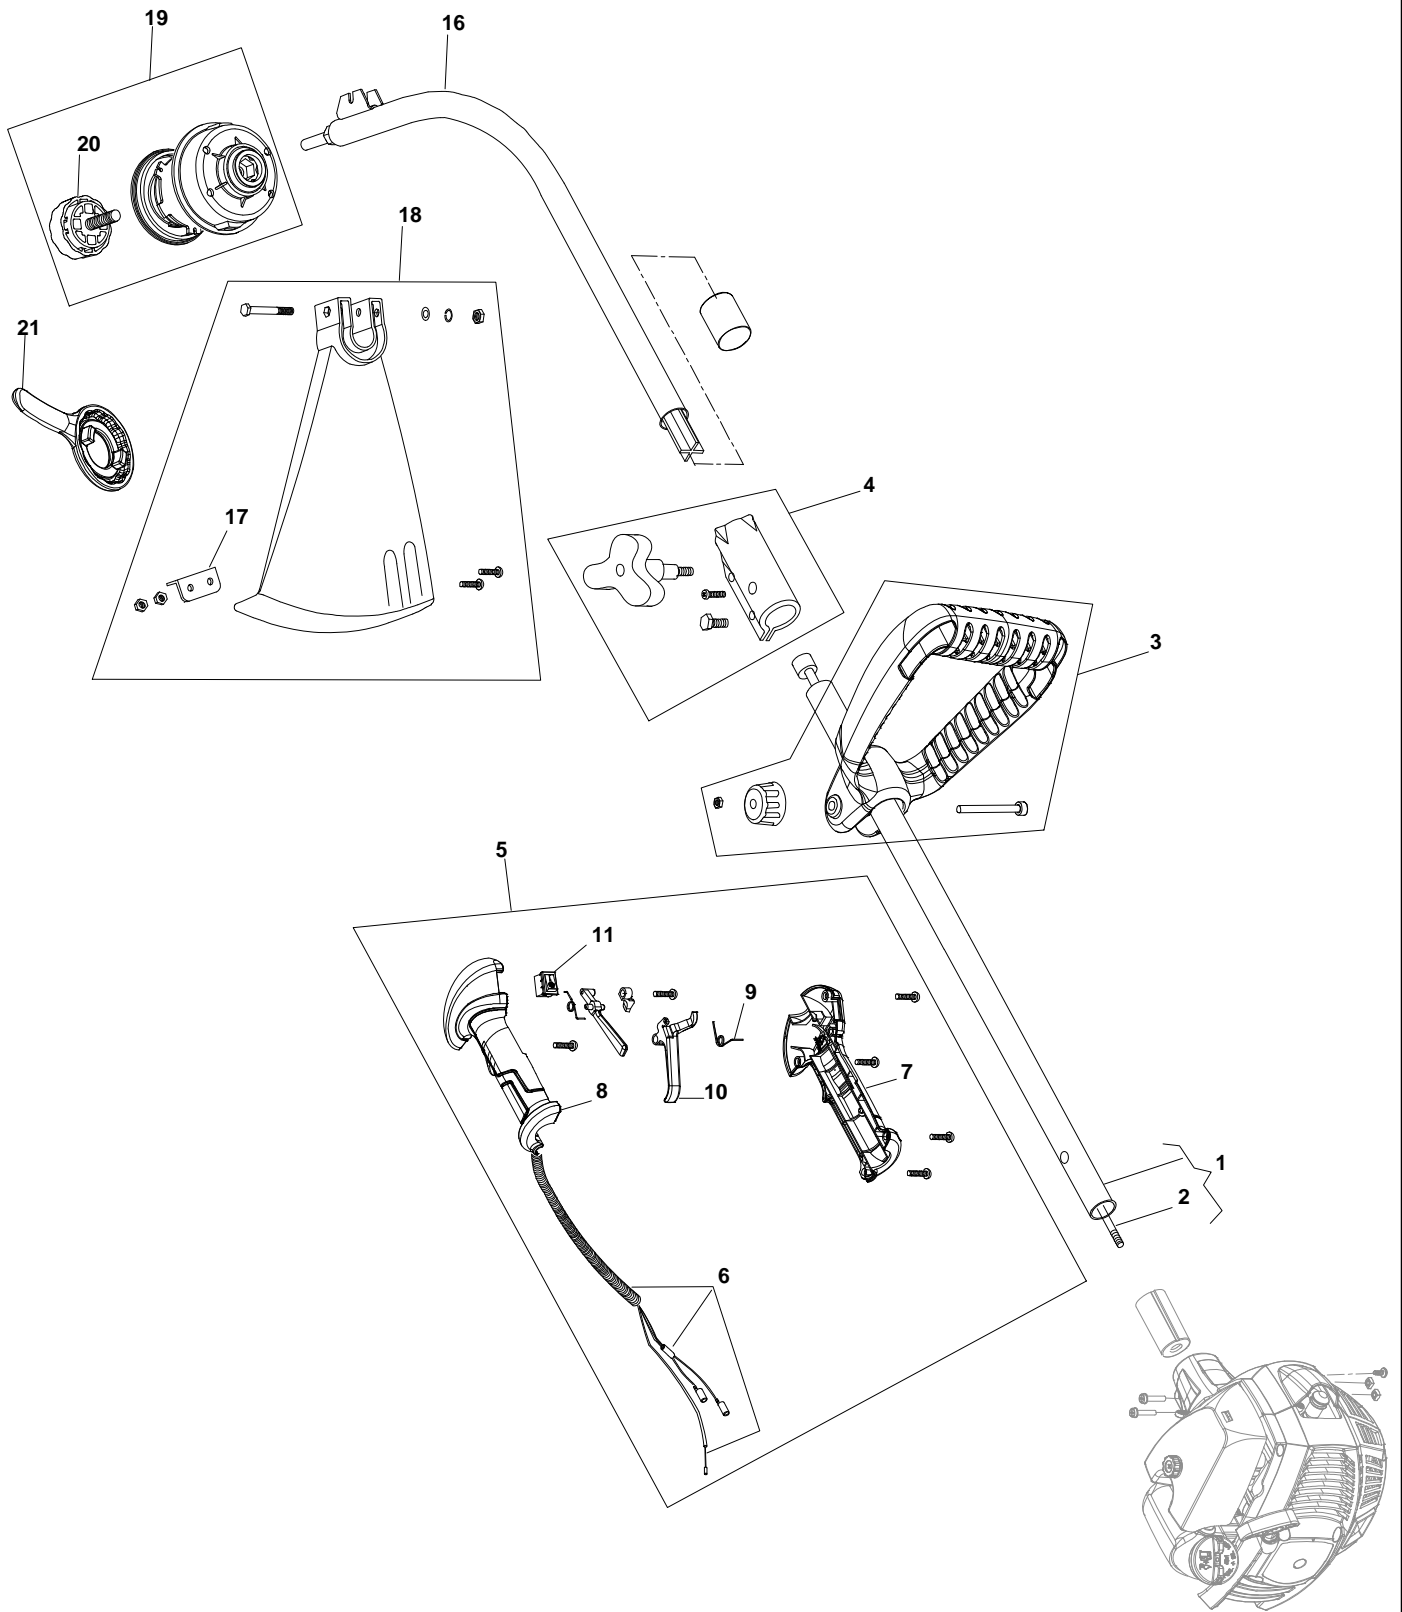

Handle-transmission

XR 27 J - Model Year 2009

Handle-transmission

Pos.	Part no.	Q.ty	Description	Remarks
1	383869060/0	1	Transmission Pipe Ass.Y	
2	123020018/0	1	Transm.Shaft Ass.Y	
3	383300016/0	1	Front Handle	
4	383260001/0	1	Joint Chair Ass'Y	
5	383300017/0	1	Handle Ass.Y	
6	183065012/0	1	Cables Ass.Y + Sheath	
7	123700054/0	1	Right Handgrip	
8	123700055/0	1	Left Handgrip	
9	123430578/0	1	Spring	
10	123315076/0	1	Throttle Lever	
11	6980206	1	Stop Switch	
16	383869061/0	1	Assy Transm. Tube+Flex	
17	6980215	1	Kit, Knife	
18	383465004/0	1	Safety Cover Ass.Y	
19	383820503/0	1	Cutting Line Assy	
20	383593502/0	1	Knob Ass'Y	
21	123070009/0	1	Nylon Head Key