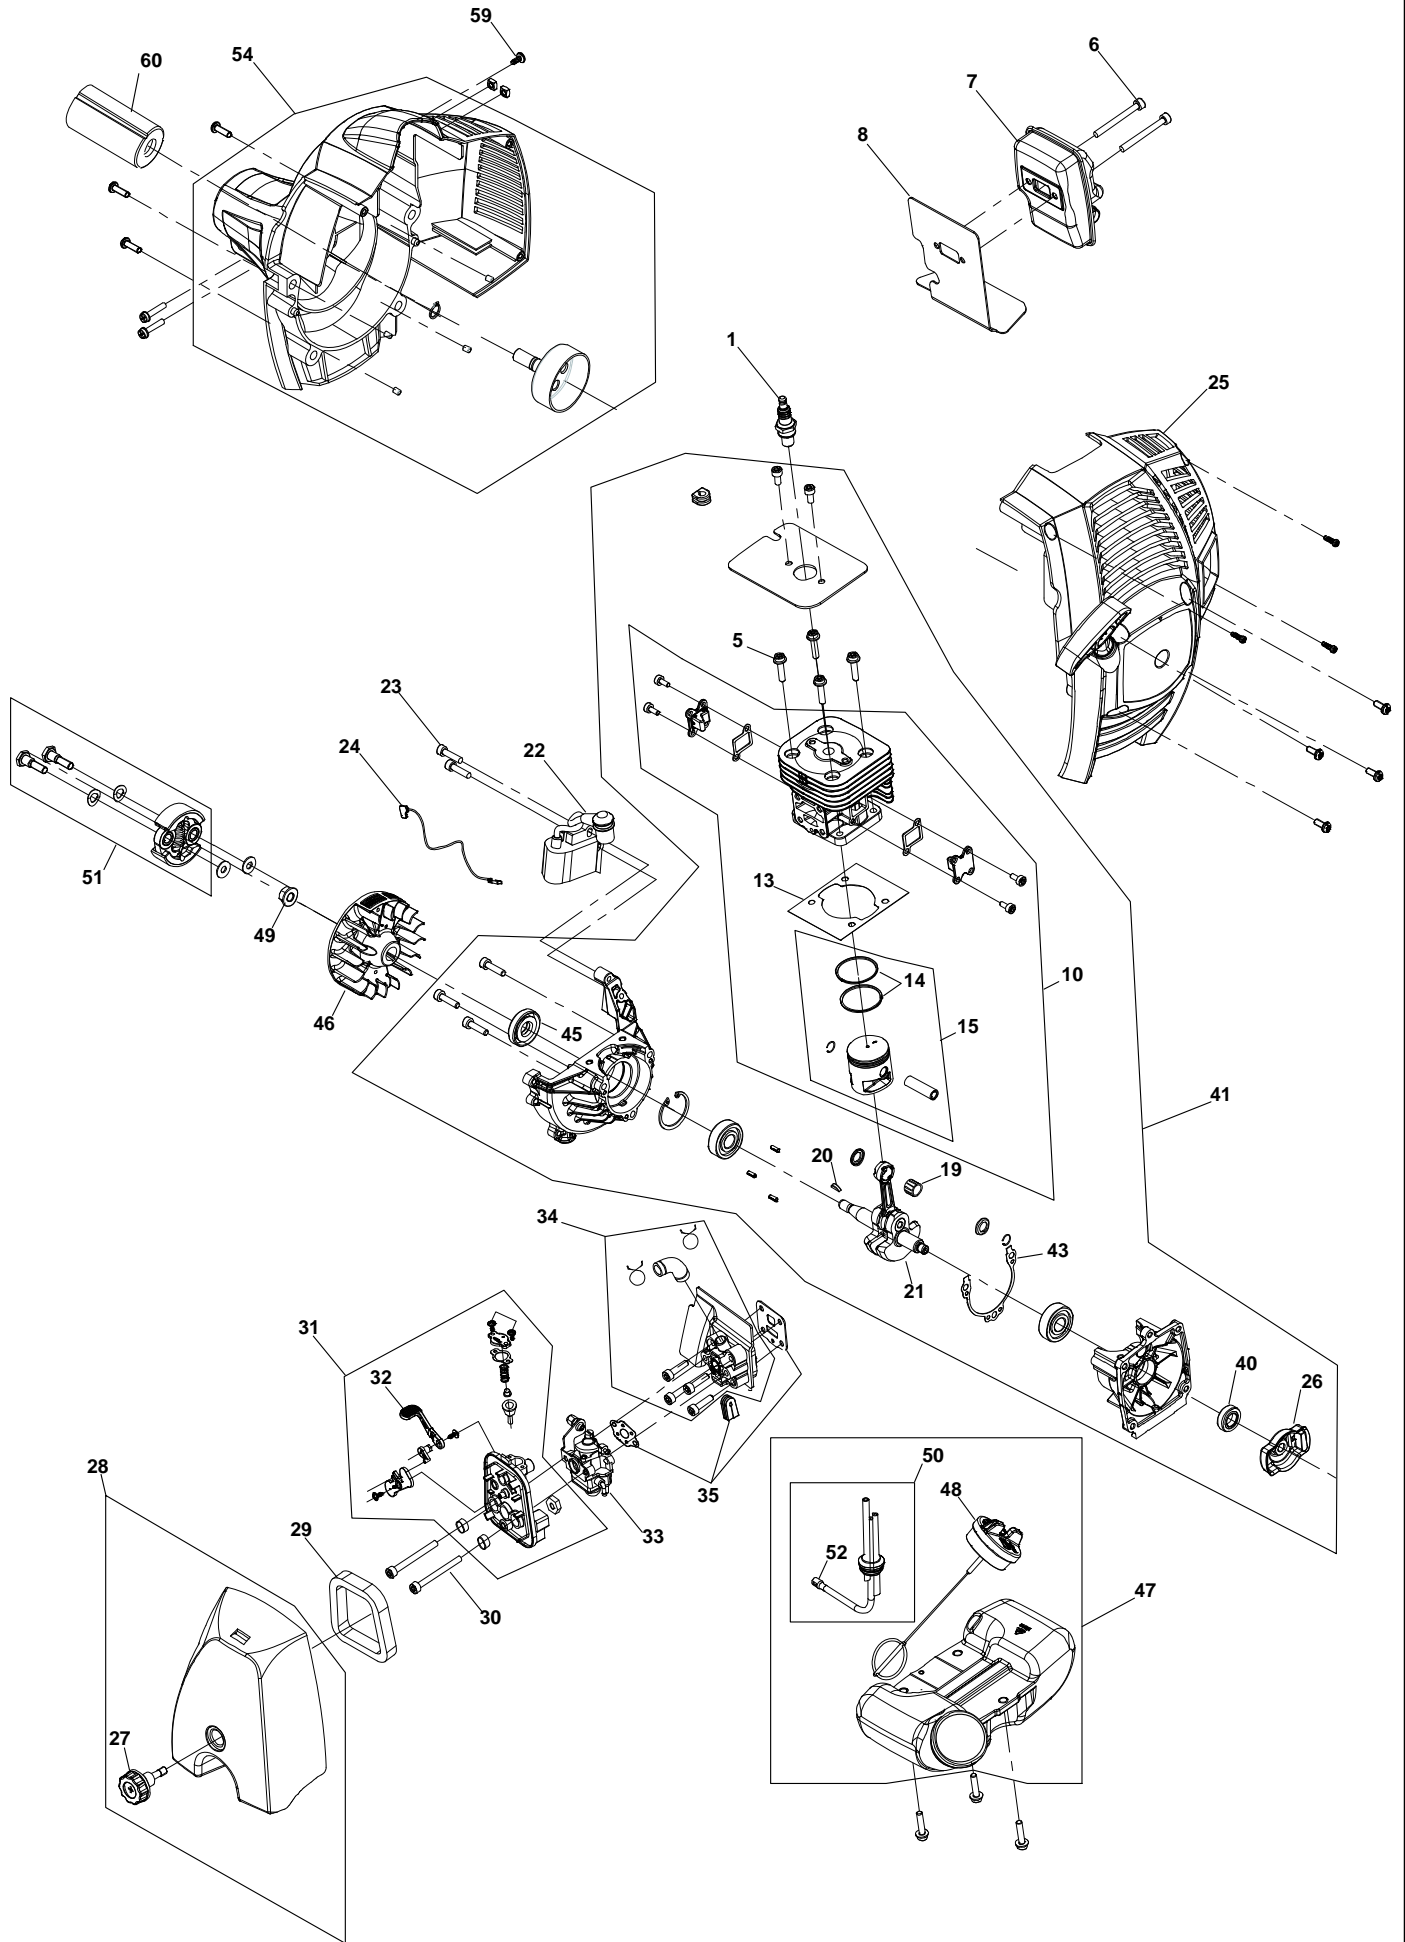

Engine

XR 27 J - Model Year 2008

Engine

Pos.	Part no.	Q.ty	Description	Remarks
1	23051000/0	1	Spark Plug	
5	123878049/0	1	Screw	
6	123878050/0	1	Screw	
7	183740005/0	1	Muffler	
8	123280025/0	1	Gasket	
10	183070003/0	1	Cylinder - Piston Ass'Y	
13	123280026/0	1	Cylinder Gasket	
14	123204004/0	2	Piston Ring	
15	183590003/0	1	Piston Ass' Y	
19	123072001/0	1	Needle Bearing	
20	123072000/0	1	Flywheel Key	
21	123020019/0	1	Flywheel Key	
22	123044006/0	1	Electr. Coil	
23	123878051/0	1	Screw	
24	123065033/0	1	Spark Plug Cable	
25	183037002/0	1	Starter Assy Red	
26	123082001/0	1	Starter Cup	
27	123593505/0	1	Knob	
28	183090003/0	1	Filter Cover, Yellow	
28	183090004/0	1	Filter Cover, Red	
29	123220008/0	1	Air Filter	
30	123878052/0	1	Screw	
31	383781001/0	1	Air Filter Holder	
32	123315077/0	1	Choke Lever	
33	123054021/0	1	Carburettor	
34	383073501/0	1	Intake Manifold Assy	
35	183303511/0	1	Gasket Ass' Y	
40	119035154/0	1	Seal Ring	
41	183275301/0	1	Engine Short Block	
43	123280027/0	1	Crankcase Gasket	
45	112020001/0	1	Seal Ring	
46	183880004/0	1	Flywheel Ass.Y	
47	183733004/0	1	Kit Fuel Tank	
48	123790016/0	1	Fuel Cap Assy	
49	123120004/0	1	Nut	
50	383240001/0	1	Grommet Assy	
51	183215003/0	1	Clutch Ass.Y	
52	183520001/0	1	Intake Filter	
54	383785002/0	1	Support Trasm.Assy, Red	
59	6980624	1	Screw	
60	123275020/0	1	Grommet