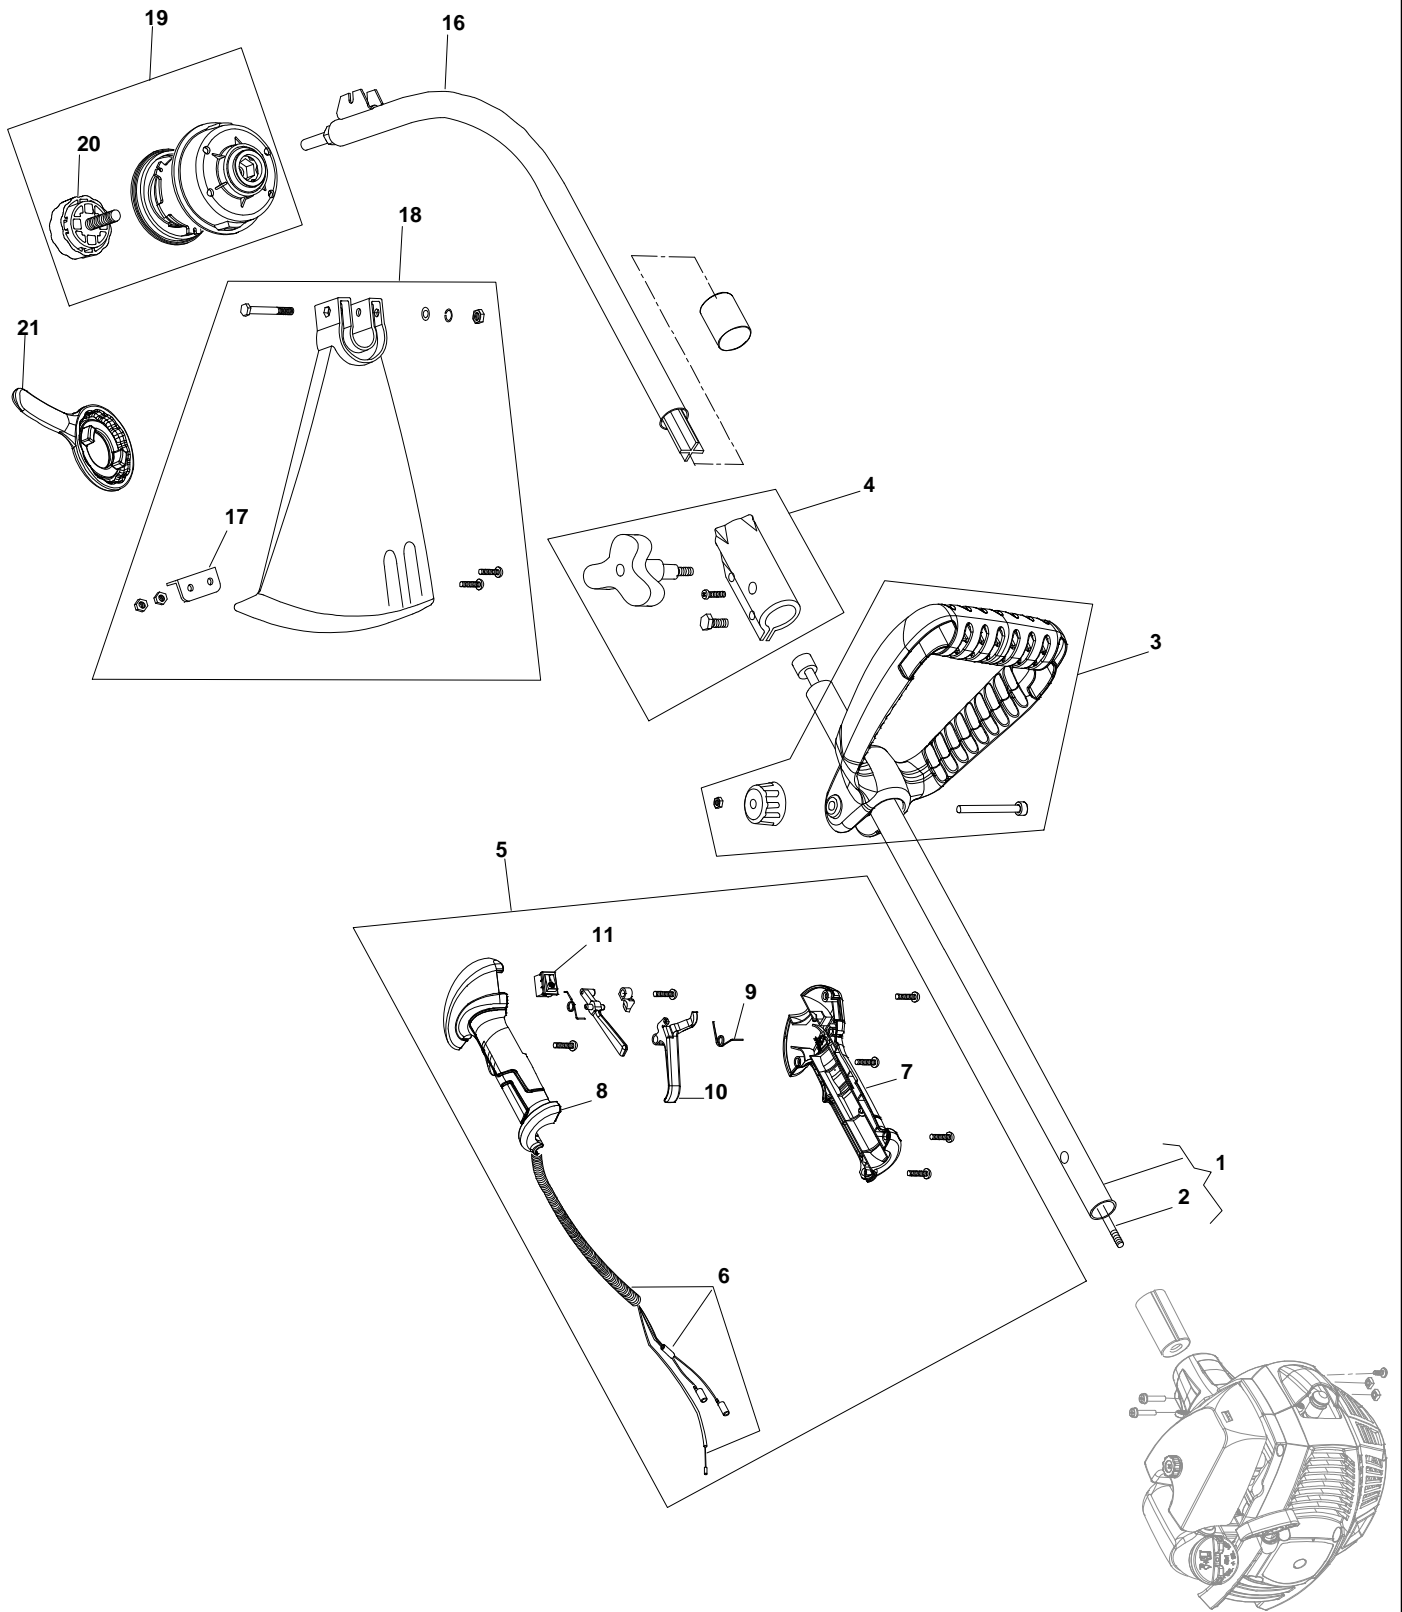

# Engine

XR 27 J - Model Year 2008

**Engine**

Pos.	Part no.	Q.ty	Description	Remarks
1	23051000/0	1	Spark Plug	
5	123878049/0	1	Screw	
6	123878050/0	1	Screw	
7	183740005/0	1	Muffler	
8	123280025/0	1	Gasket	
10	183070003/0	1	Cylinder - Piston Ass'Y	
13	123280026/0	1	Cylinder Gasket	
14	123204004/0	2	Piston Ring	
15	183590003/0	1	Piston Ass' Y	
19	123072001/0	1	Needle Bearing	
20	123072000/0	1	Flywheel Key	
21	123020019/0	1	Flywheel Key	
22	123044006/0	1	Electr. Coil	
23	123878051/0	1	Screw	
24	123065033/0	1	Spark Plug Cable	
25	183037002/0	1	Starter Assy Red	
26	123082001/0	1	Starter Cup	
27	123593505/0	1	Knob	
28	183090003/0	1	Filter Cover, Yellow	
28	183090004/0	1	Filter Cover, Red	
29	123220008/0	1	Air Filter	
30	123878052/0	1	Screw	
31	383781001/0	1	Air Filter Holder	
32	123315077/0	1	Choke Lever	
33	123054021/0	1	Carburettor	
34	383073501/0	1	Intake Manifold Assy	
35	183303511/0	1	Gasket Ass' Y	
40	119035154/0	1	Seal Ring	
41	183275301/0	1	Engine Short Block	
43	123280027/0	1	Crankcase Gasket	
45	112020001/0	1	Seal Ring	
46	183880004/0	1	Flywheel Ass.Y	
47	183733004/0	1	Kit Fuel Tank	
48	123790016/0	1	Fuel Cap Assy	
49	123120004/0	1	Nut	
50	383240001/0	1	Grommet Assy	
51	183215003/0	1	Clutch Ass.Y	
52	183520001/0	1	Intake Filter	
54	383785002/0	1	Support Trasm.Assy, Red	
59	6980624	1	Screw	
60	123275020/0	1	Grommet	

XR 27 J - Model Year 2008

**Handle-transmission**

Pos.	Part no.	Q.ty	Description	Remarks
1	383869060/0	1	Transmission Pipe Ass.Y	
2	123020018/0	1	Transm.Shaft Ass.Y	
3	383300016/0	1	Front Handle	
4	383260001/0	1	Joint Chair Ass'Y	
5	383300017/0	1	Handle Ass.Y	
6	183065012/0	1	Cables Ass.Y + Sheath	
7	123700054/0	1	Right Handgrip	
8	123700055/0	1	Left Handgrip	
9	123430578/0	1	Spring	
10	123315076/0	1	Throttle Lever	
11	6980206	1	Stop Switch	
16	383869061/0	1	Assy Transm. Tube+Flex	
17	6980215	1	Kit, Knife	
18	383465004/0	1	Safety Cover Ass.Y	
19	383820503/0	1	Cutting Line Assy	
20	383593502/0	1	Knob Ass'Y	
21	123070009/0	1	Nylon Head Key	