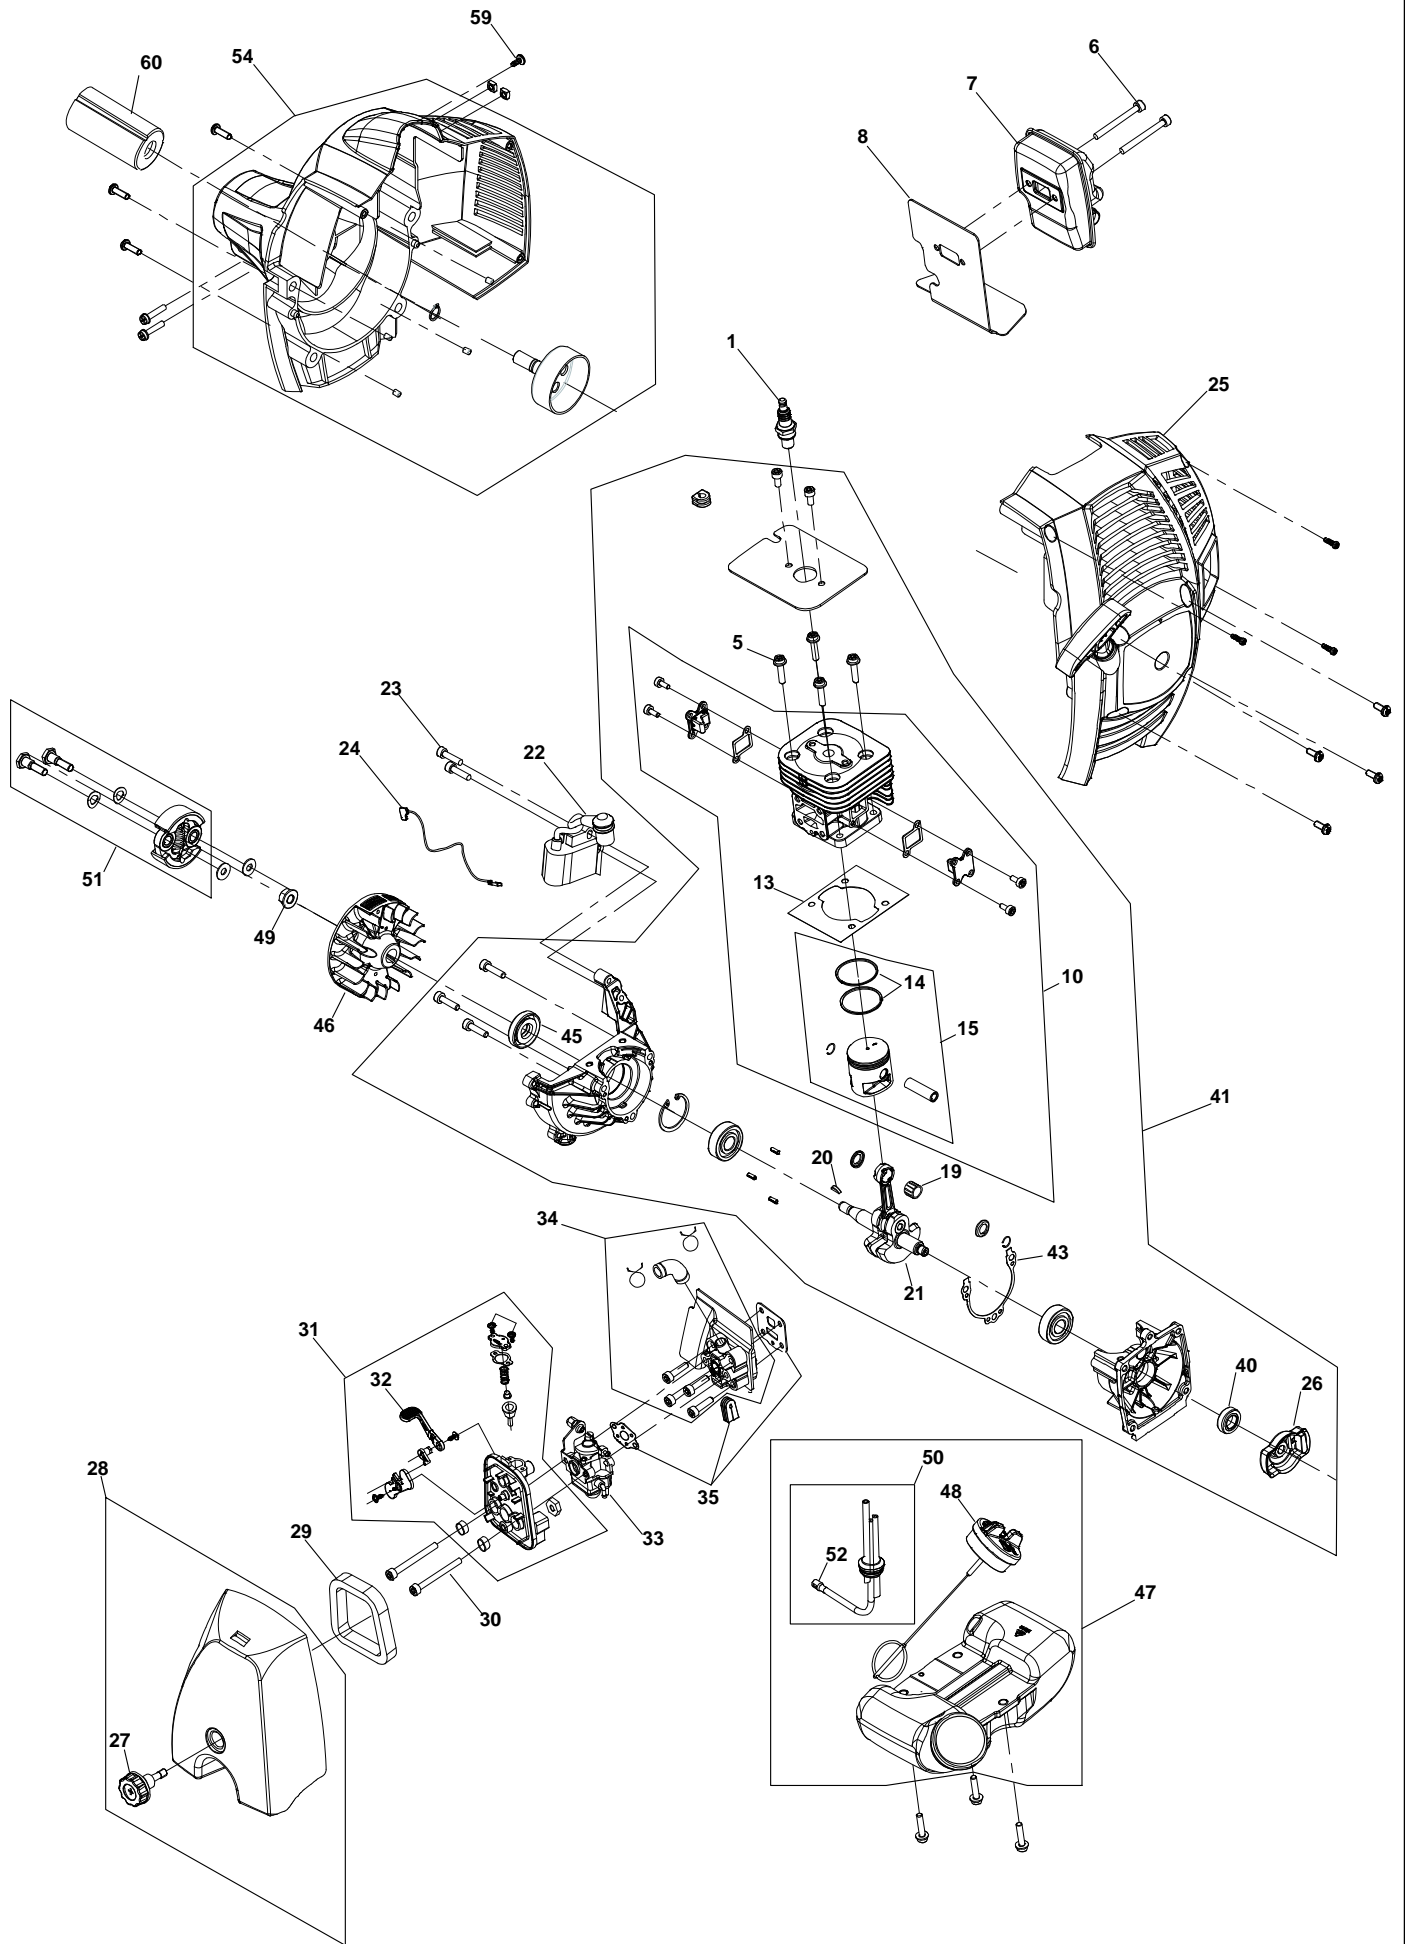

XR 27 - Model Year 2009

Engine

Pos.	Part no.	Q.ty	Description	Remarks
1	23051000/0	1	Spark Plug	
5	123878049/0	1	Screw	
6	123878050/0	1	Screw	
7	183740005/0	1	Muffler	
8	123280025/0	1	Gasket	
10	183070003/0	1	Cylinder - Piston Ass'Y	
13	123280026/0	1	Cylinder Gasket	
14	123204004/0	2	Piston Ring	
15	183590003/0	1	Piston Ass' Y	
19	123072001/0	1	Needle Bearing	
20	123072000/0	1	Flywheel Key	
21	123020019/0	1	Flywheel Key	
22	123044006/0	1	Electr. Coil	
23	123878051/0	1	Screw	
24	123065033/0	1	Spark Plug Cable	
25	183037002/0	1	Starter Assy Red	
26	123082001/0	1	Starter Cup	
27	123593505/0	1	Knob	
28	183090003/0	1	Filter Cover, Yellow	
28	183090004/0	1	Filter Cover, Red	
29	123220008/0	1	Air Filter	
30	123878052/0	1	Screw	
31	383781001/0	1	Air Filter Holder	
32	123315077/0	1	Choke Lever	
33	123054021/0	1	Carburettor	
34	383073501/0	1	Intake Manifold Assy	
35	183303511/0	1	Gasket Ass' Y	
40	119035154/0	1	Seal Ring	
41	183275301/0	1	Engine Short Block	
43	123280027/0	1	Crankcase Gasket	
45	112020001/0	1	Seal Ring	
46	183880004/0	1	Flywheel Ass.Y	
47	183733004/0	1	Kit Fuel Tank	
48	123790016/0	1	Fuel Cap Assy	
49	123120004/0	1	Nut	
50	383240001/0	1	Grommet Assy	
51	183215003/0	1	Clutch Ass.Y	
52	183520001/0	1	Intake Filter	
54	383785002/0	1	Support Trasm.Assy, Red	
59	6980624	1	Screw	
60	123275020/0	1	Grommet