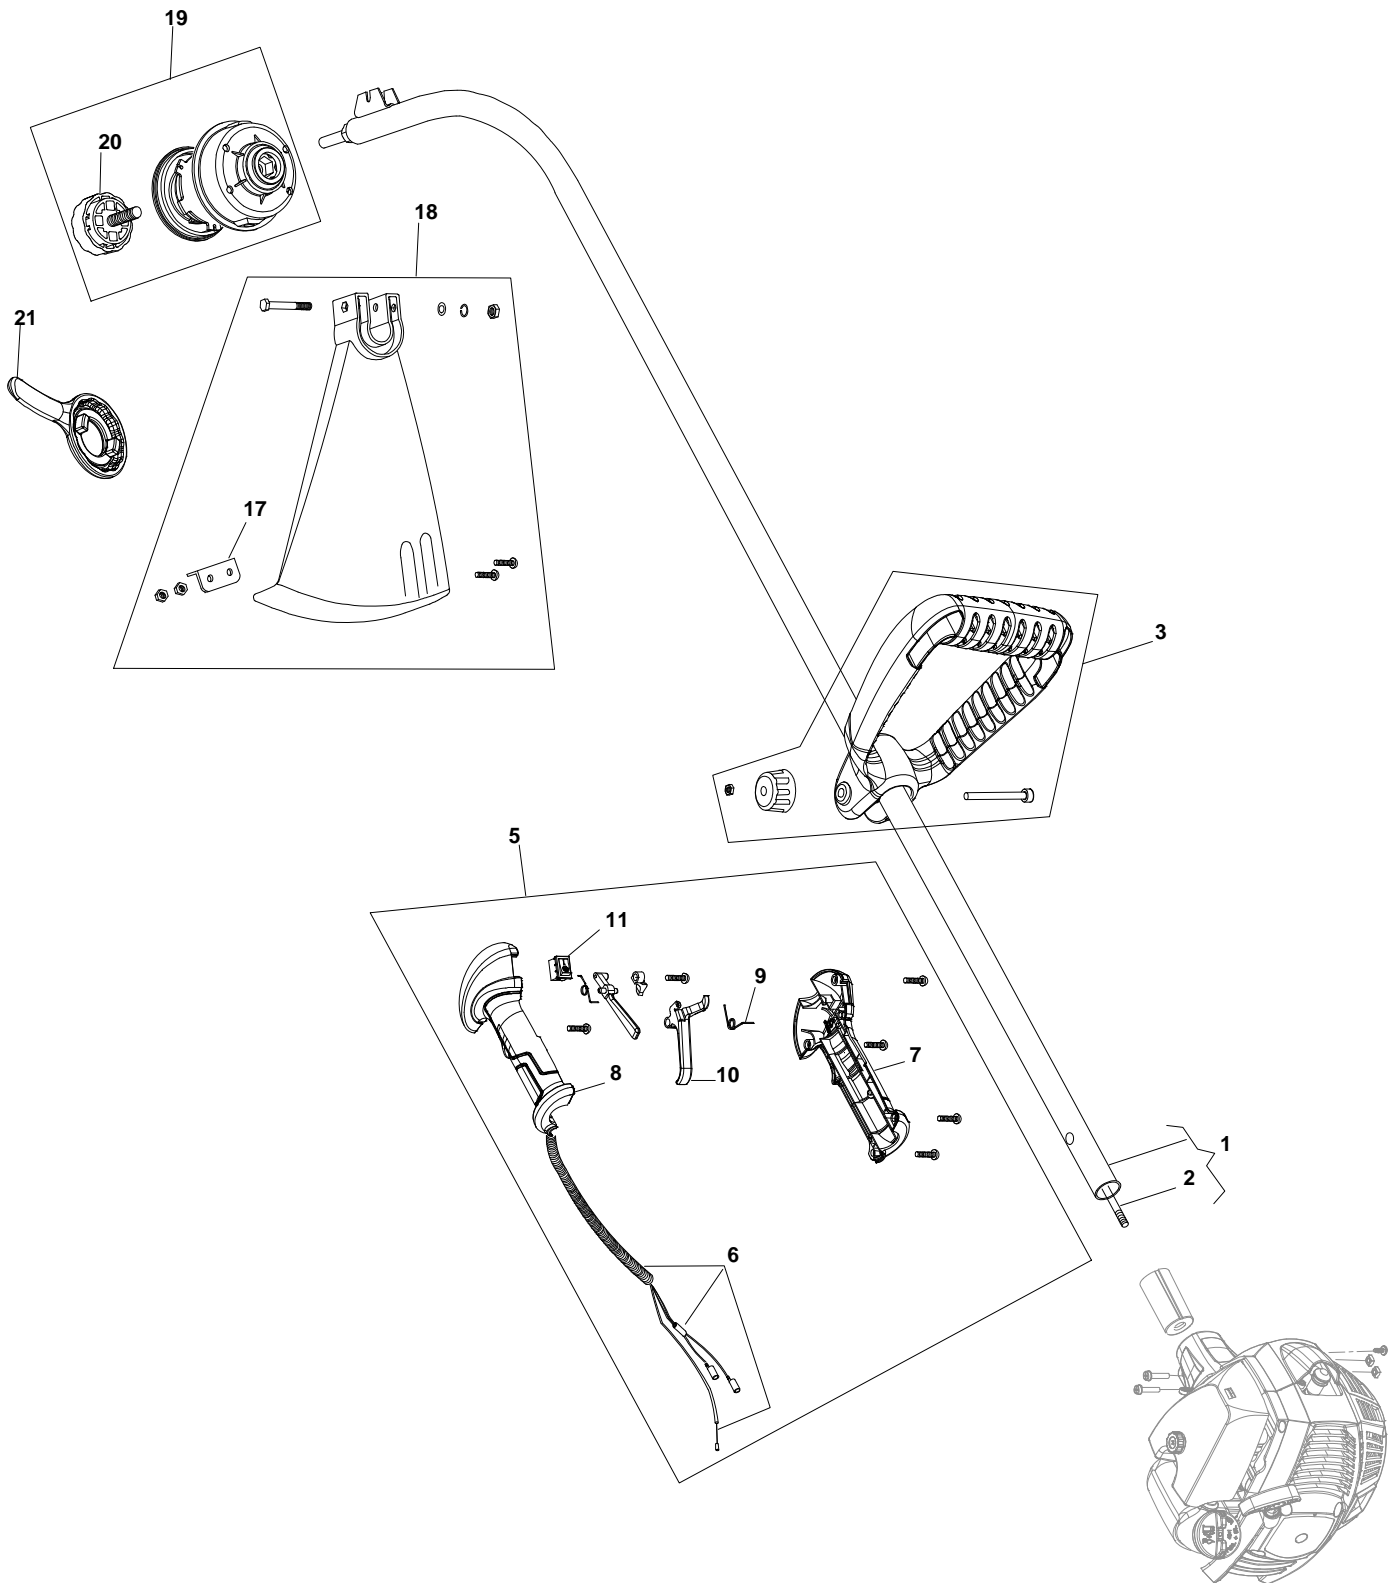

Handle-transmission

XR 27 - Model Year 2009

Handle-transmission

Pos.	Part no.	Q.ty	Description	Remarks
1	383869065/0	1	Transmission Pipe Ass.Y	
2	123020022/0	1	Transm.Shaft Ass.Y	
3	383300016/0	1	Front Handle	
5	383300017/0	1	Handle Ass.Y	
6	183065012/0	1	Cables Ass.Y + Sheath	
7	123700054/0	1	Right Handgrip	
8	123700055/0	1	Left Handgrip	
9	123430578/0	1	Spring	
10	123315076/0	1	Throttle Lever	
11	6980206	1	Stop Switch	
17	6980215	1	Kit, Knife	
18	383465004/0	1	Safety Cover Ass.Y	
19	383820503/0	1	Cutting Line Assy	
20	383593502/0	1	Knob Ass'Y	
21	123070009/0	1	Nylon Head Key