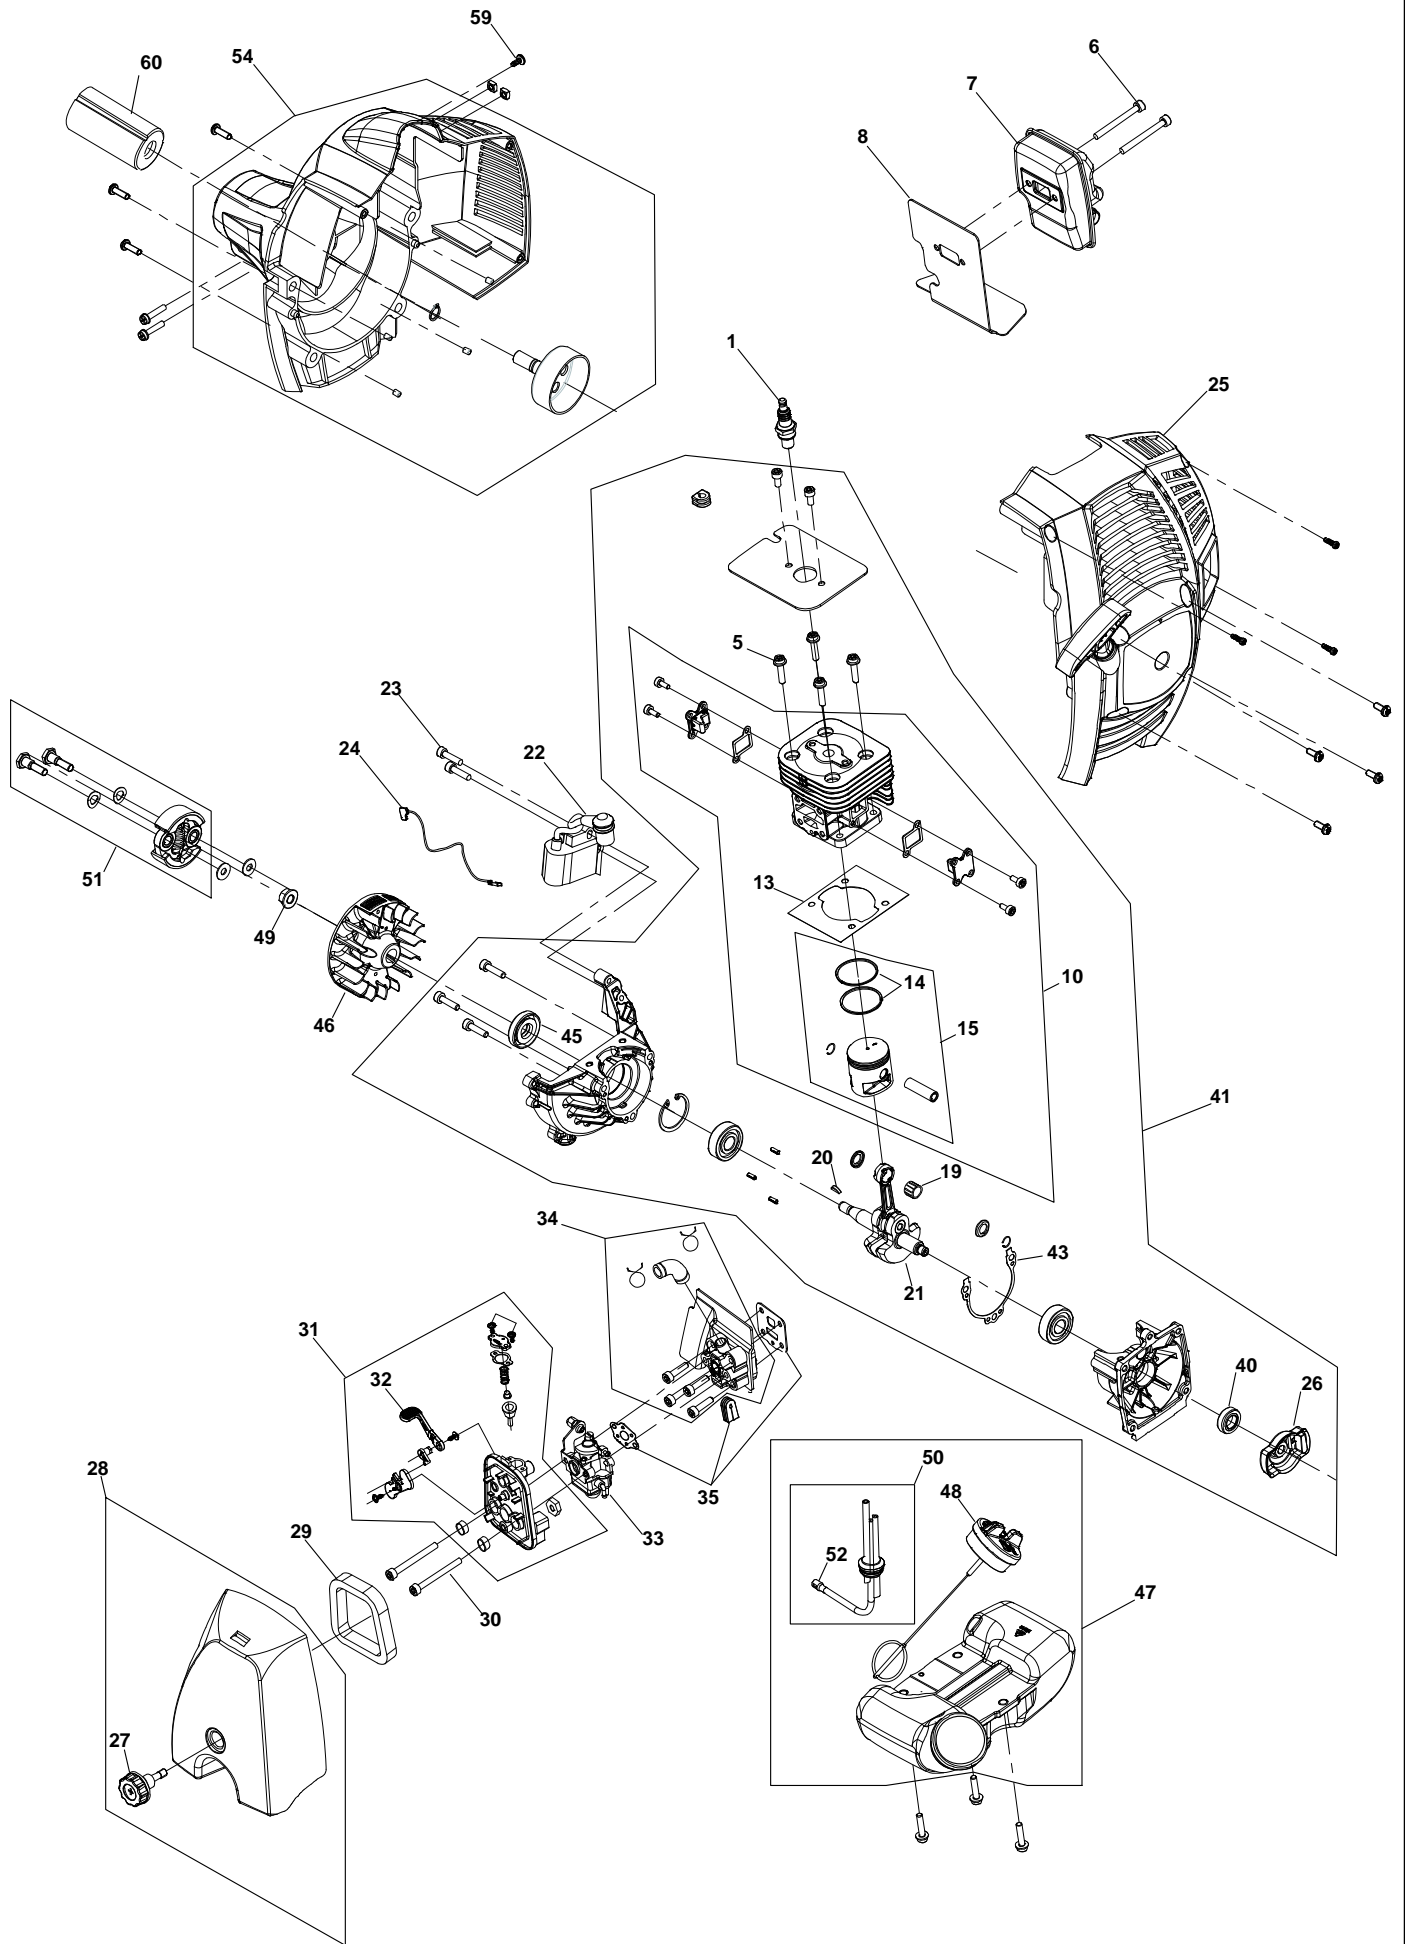

XR 27 - Model Year 2008

Engine

Pos.	Part no.	Q.ty	Description	Remarks
1	23051000/0	1	Spark Plug	
5	123878049/0	1	Screw	
6	123878050/0	1	Screw	
7	183740005/0	1	Muffler	
8	123280025/0	1	Gasket	
10	183070003/0	1	Cylinder - Piston Ass'Y	
13	123280026/0	1	Cylinder Gasket	
14	123204004/0	2	Piston Ring	
15	183590003/0	1	Piston Ass' Y	
19	123072001/0	1	Needle Bearing	
20	123072000/0	1	Flywheel Key	
21	123020019/0	1	Flywheel Key	
22	123044006/0	1	Electr. Coil	
23	123878051/0	1	Screw	
24	123065033/0	1	Spark Plug Cable	
25	183037002/0	1	Starter Assy Red	
26	123082001/0	1	Starter Cup	
27	123593505/0	1	Knob	
28	183090003/0	1	Filter Cover, Yellow	
28	183090004/0	1	Filter Cover, Red	
29	123220008/0	1	Air Filter	
30	123878052/0	1	Screw	
31	383781001/0	1	Air Filter Holder	
32	123315077/0	1	Choke Lever	
33	123054021/0	1	Carburettor	
34	383073501/0	1	Intake Manifold Assy	
35	183303511/0	1	Gasket Ass' Y	
40	119035154/0	1	Seal Ring	
41	183275301/0	1	Engine Short Block	
43	123280027/0	1	Crankcase Gasket	
45	112020001/0	1	Seal Ring	
46	183880004/0	1	Flywheel Ass.Y	
47	183733004/0	1	Kit Fuel Tank	
48	123790016/0	1	Fuel Cap Assy	
49	123120004/0	1	Nut	
50	383240001/0	1	Grommet Assy	
51	183215003/0	1	Clutch Ass.Y	
52	183520001/0	1	Intake Filter	
54	383785002/0	1	Support Trasm.Assy, Red	
59	6980624	1	Screw	
60	123275020/0	1	Grommet