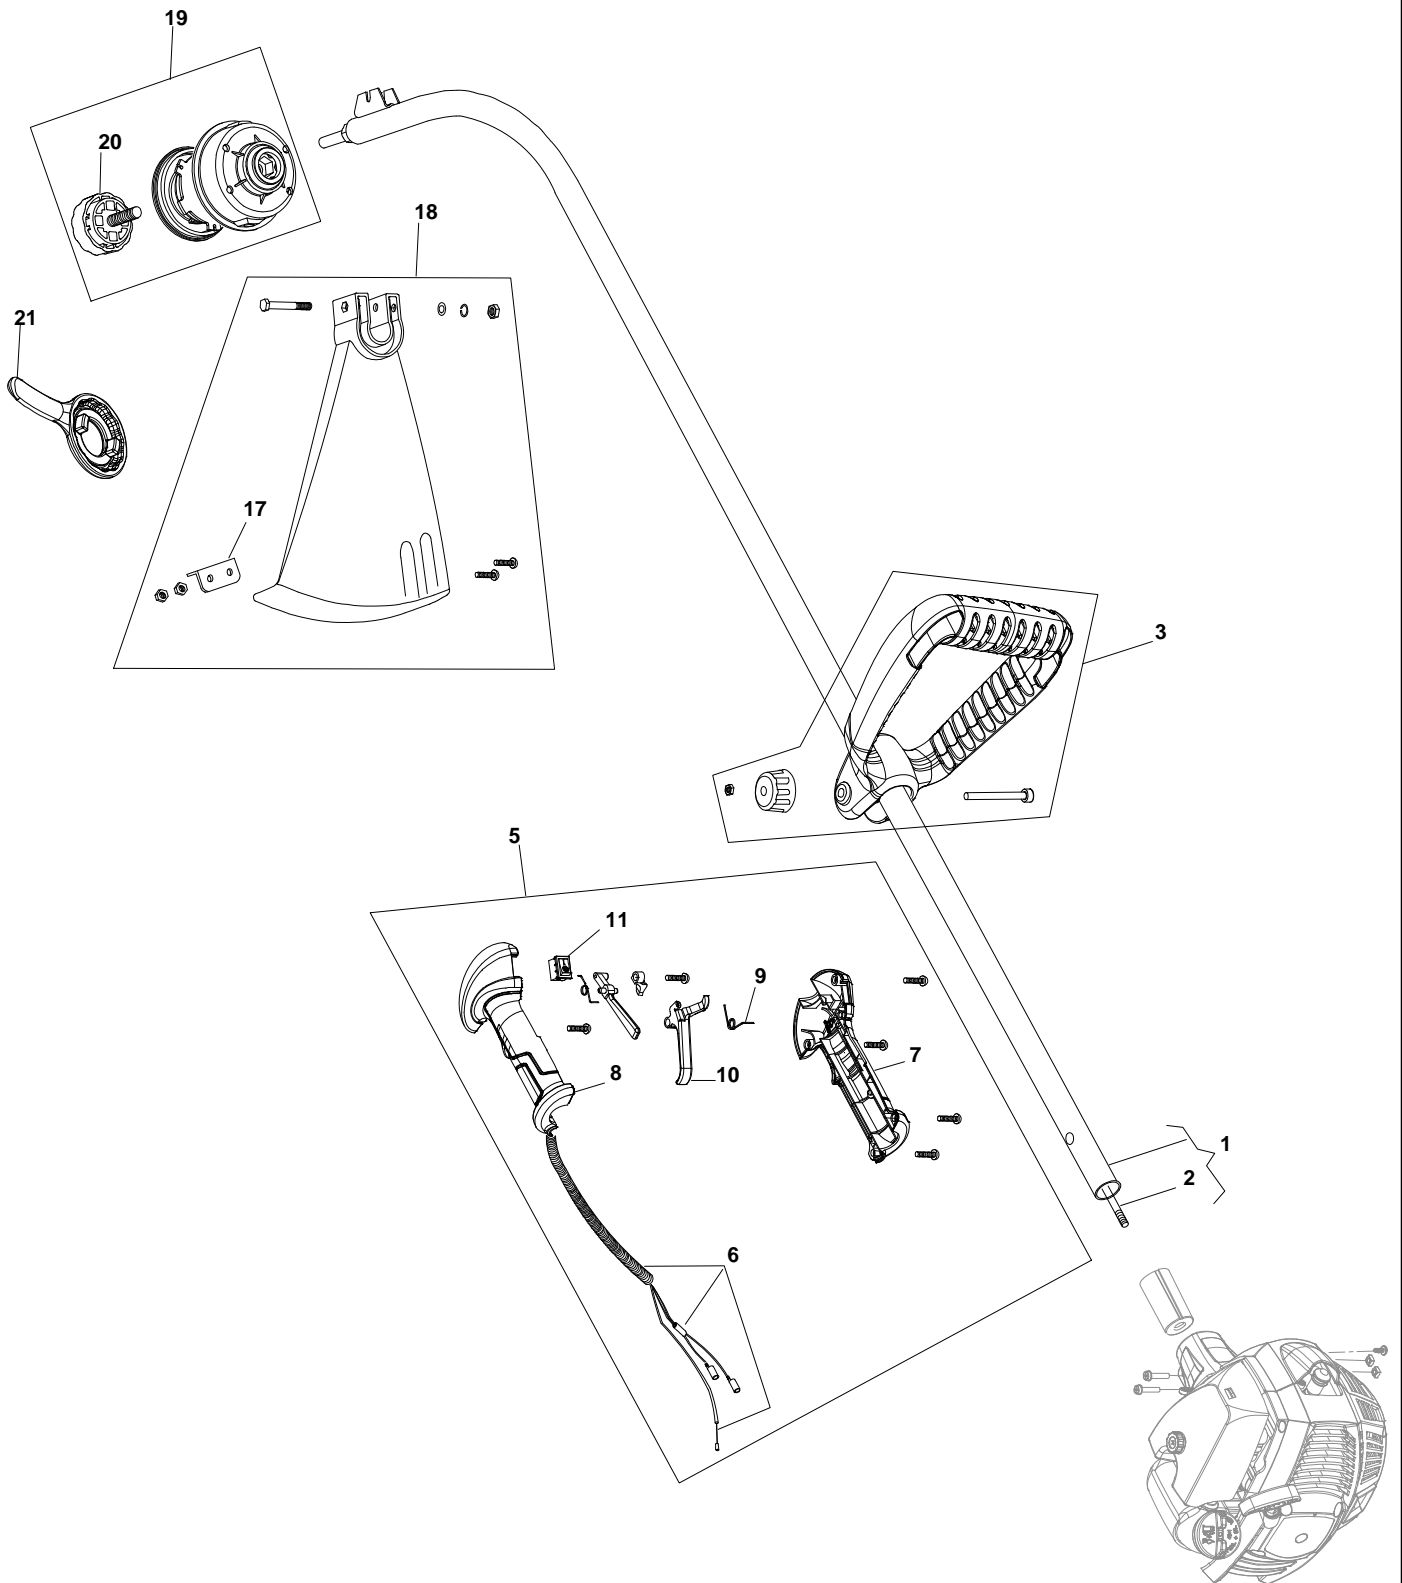

Handle-transmission

XR 27 - Model Year 2008

Handle-transmission

Pos.	Part no.	Q.ty	Description	Remarks
1	383869065/0	1	Transmission Pipe Ass.Y	
2	123020022/0	1	Transm.Shaft Ass.Y	
3	383300016/0	1	Front Handle	
5	383300017/0	1	Handle Ass.Y	
6	183065012/0	1	Cables Ass.Y + Sheath	
7	123700054/0	1	Right Handgrip	
8	123700055/0	1	Left Handgrip	
9	123430578/0	1	Spring	
10	123315076/0	1	Throttle Lever	
11	6980206	1	Stop Switch	
17	6980215	1	Kit, Knife	
18	383465004/0	1	Safety Cover Ass.Y	
19	383820503/0	1	Cutting Line Assy	
20	383593502/0	1	Knob Ass'Y	
21	123070009/0	1	Nylon Head Key