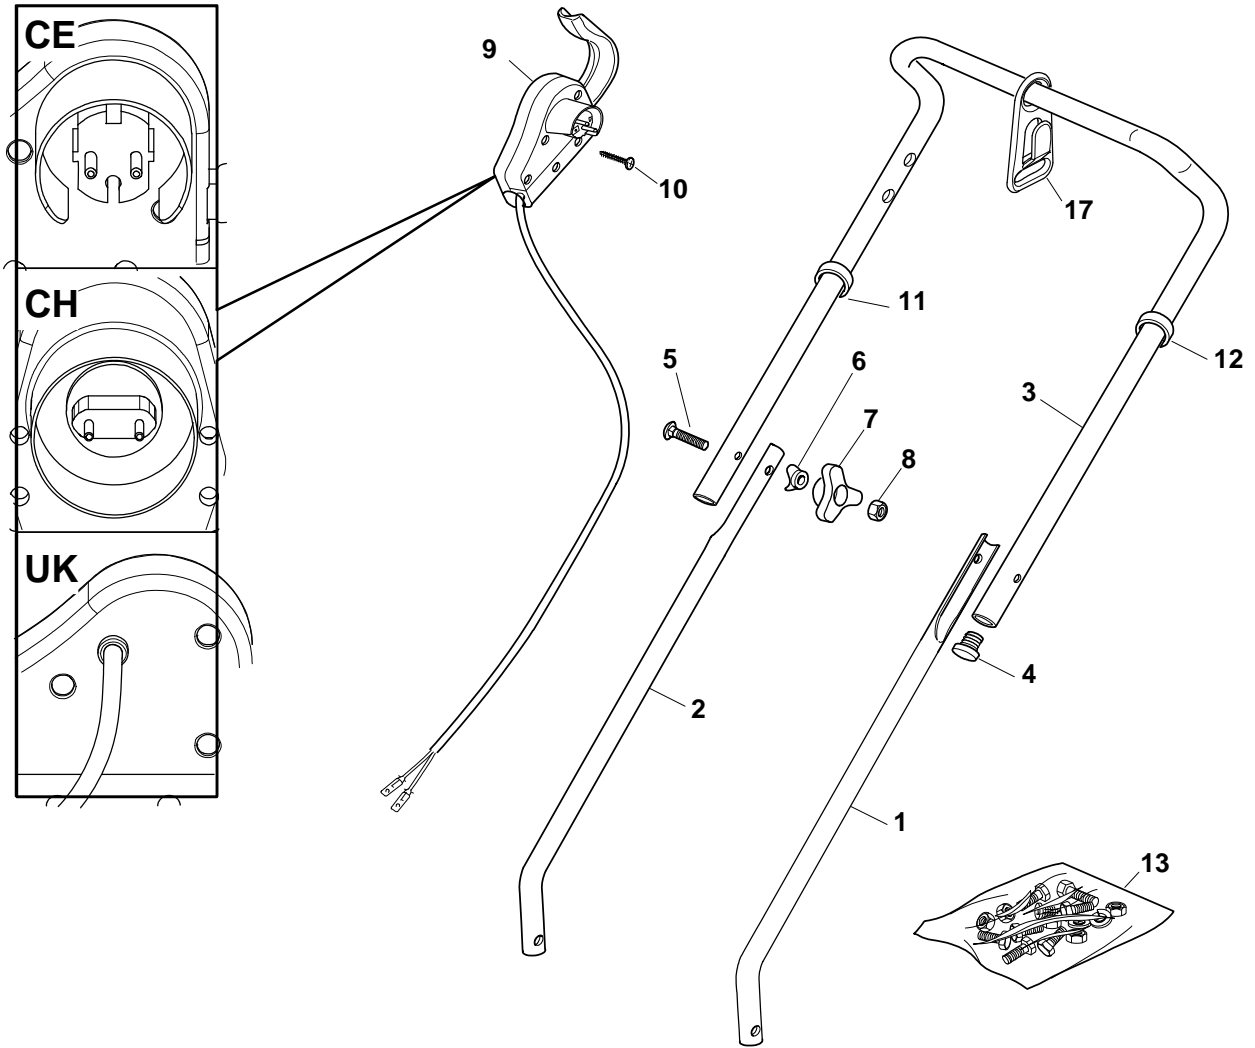

## XPE 37 EL - Model Year 2009

- Use GLOBAL GARDEN PRODUCT Genuine Spare Parts specified in the parts list for repair and/or replacement.
- The contents described in the parts list may change due to improvement.
- The drawings of the spare parts are only indicative and might not represent the part in question exactly.
- The indications "right" - "left" - "front" - "rear" refer to the position of the operator when using the machine.
- When placing orders of parts for repair and/or replacement, make sure that the illustrated parts list is the one applying to the machine's year of manufacture, as shown on the identification plate attached to the machine.

### Chassis

XPE 37 EL - Model Year 2009

**Chassis**

Pos.	Part no.	Q.ty	Description	Remarks
1	322785162/1	4	Support, Wheel	
2	22686089/0	2	Wheel R 130	
3	22110422/0	2	Hub Cap White	
3	22110424/0	2	Hub Cap Red	
3	22110426/0	2	Hub Cap Yellow	
4	22524339/0	4	Pin	
5	81003535/0	1	Deck Red	
6	22686090/0	2	Wheel R 160	
7	22110423/0	2	Hub Cap White	
7	22110425/0	2	Hub Cap Red	
7	22110427/0	2	Hub Cap Yellow	
8	12728450/0	2	Screw	
9	22545135/0	2	Plate	
14	22450435/0	1	Spring	
15	22600123/0	1	Protection	
22	22192000/1	1	Clamp	
25	12728099/1	1	Screw	
26	22680010/0	1	Washer	
28	18563648/0	1	Motor	(Leo 230-240V)
29	22167700/0	4	Spacer	
30	12735410/0	4	Screw	
31	22785154/0	1	Support, Cover	
32	12728700/0	3	Screw	
33	22055092/0	1	Cover	
35	81008678/0	1	Outfit, Screws	
41	81004352/0	1	Screw	
42	81004127/0	1	Blade	
43	22465602/0	1	Hub Fan	

### Handle, Upper Part

Pos.	Part no.	Q.ty	Description	Remarks
1	81006940/1	1	HANDLE, L LOWER	
2	81006939/1	1	HANDLE, R LOWER	
3	81006941/4	1	Handle, Upper Part	
4	18566112/0	2	CAP	
5	12819120/0	2	SCREW	
6	22680006/1	2	Washer	
7	22399900/0	2	KNOB	
8	12293200/0	2	Nut	
9	81600500/1	1	DEAD HAND SWITCH	CE
9	81600501/1	1	Dead Hand Switch	CH
9	81600502/1	1	Dead Hand Switch	UK
10	12728701/0	2	Screw	
11	22192000/1	1	Clamp	
12	22192151/0	1	Anchor Clamp	
13	81008669/0	1	OUTFIT, SCREWS	