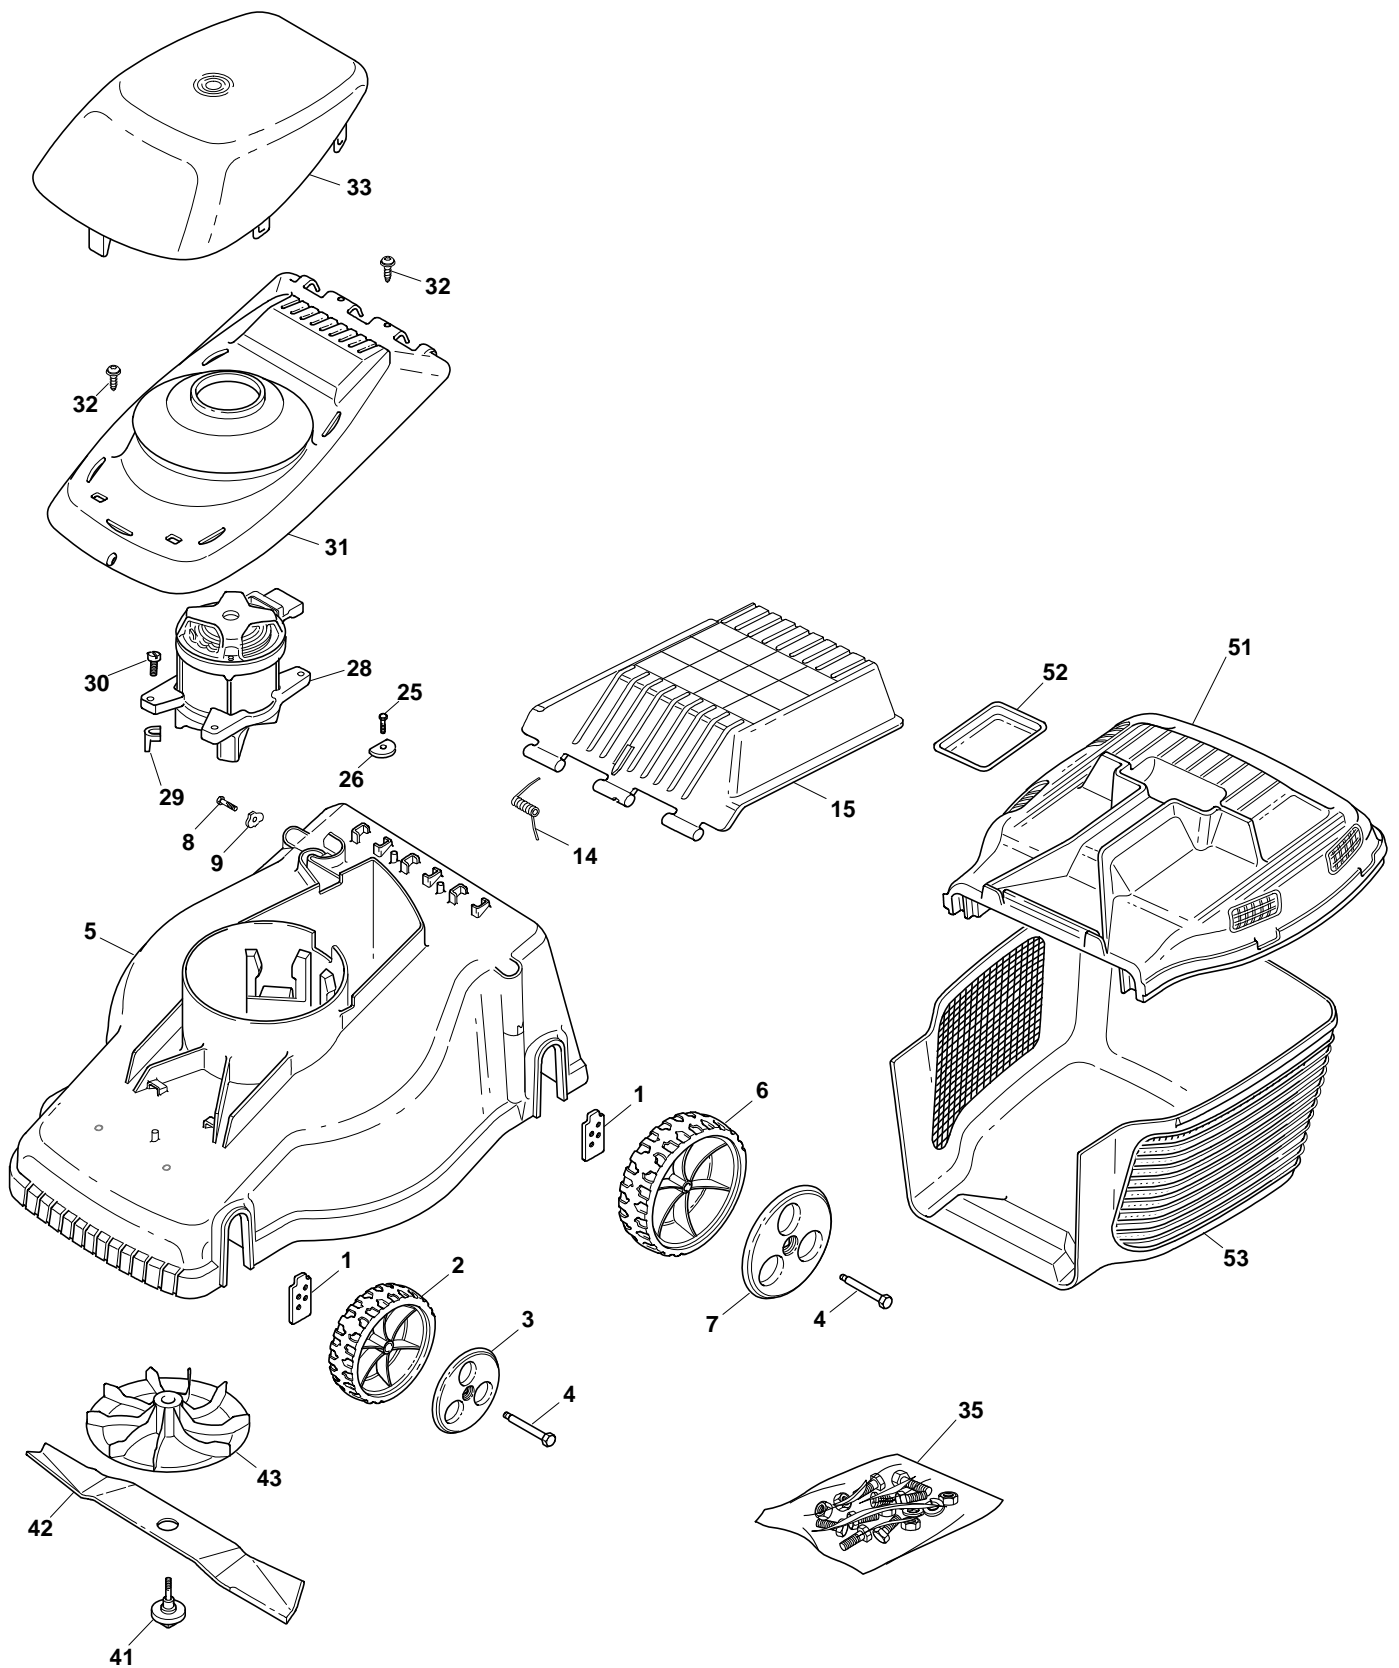

# Illustrated Parts List

## XPE 37 EL - Model Year 2009

- Use GLOBAL GARDEN PRODUCT Genuine Spare Parts specified in the parts list for repair and/or replacement.
- The contents described in the parts list may change due to improvement.
- The drawings of the spare parts are only indicative and might not represent the part in question exactly.
- The indications "right" - "left" - "front" - "rear" refer to the position of the operator when using the machine.
- When placing orders of parts for repair and/or replacement, make sure that the illustrated parts list is the one applying to the machine's year of manufacture, as shown on the identification plate attached to the machine.

### Chassis

XPE 37 EL - Model Year 2009

**Chassis**

Pos.	Part no.	Q.ty	Description	Remarks
1	322785162/1	4	Support, Wheel	
2	22686089/0	2	Wheel R 130	
3	22110422/0	2	Hub Cap White	
3	22110424/0	2	Hub Cap Red	
3	22110426/0	2	Hub Cap Yellow	
4	22524339/0	4	Pin	
5	81003535/0	1	Deck Red	
6	22686090/0	2	Wheel R 160	
7	22110423/0	2	Hub Cap White	
7	22110425/0	2	Hub Cap Red	
7	22110427/0	2	Hub Cap Yellow	
8	12728450/0	2	Screw	
9	22545135/0	2	Plate	
14	22450435/0	1	Spring	
15	22600123/0	1	Protection	
22	22192000/1	1	Clamp	
25	12728099/1	1	Screw	
26	22680010/0	1	Washer	
28	18563648/0	1	Motor	(Leo 230-240V)
29	22167700/0	4	Spacer	
30	12735410/0	4	Screw	
31	22785154/0	1	Support, Cover	
32	12728700/0	3	Screw	
33	22055092/0	1	Cover	
35	81008678/0	1	Outfit, Screws	
41	81004352/0	1	Screw	
42	81004127/0	1	Blade	
43	22465602/0	1	Hub Fan	

### Handle, Upper Part

Pos.	Part no.	Q.ty	Description	Remarks
1	81006940/1	1	HANDLE, L LOWER	
2	81006939/1	1	HANDLE, R LOWER	
3	81006941/4	1	Handle, Upper Part	
4	18566112/0	2	CAP	
5	12819120/0	2	SCREW	
6	22680006/1	2	Washer	
7	22399900/0	2	KNOB	
8	12293200/0	2	Nut	
9	81600500/1	1	DEAD HAND SWITCH	CE
9	81600501/1	1	Dead Hand Switch	CH
9	81600502/1	1	Dead Hand Switch	UK
10	12728701/0	2	Screw	
11	22192000/1	1	Clamp	
12	22192151/0	1	Anchor Clamp	
13	81008669/0	1	OUTFIT, SCREWS	