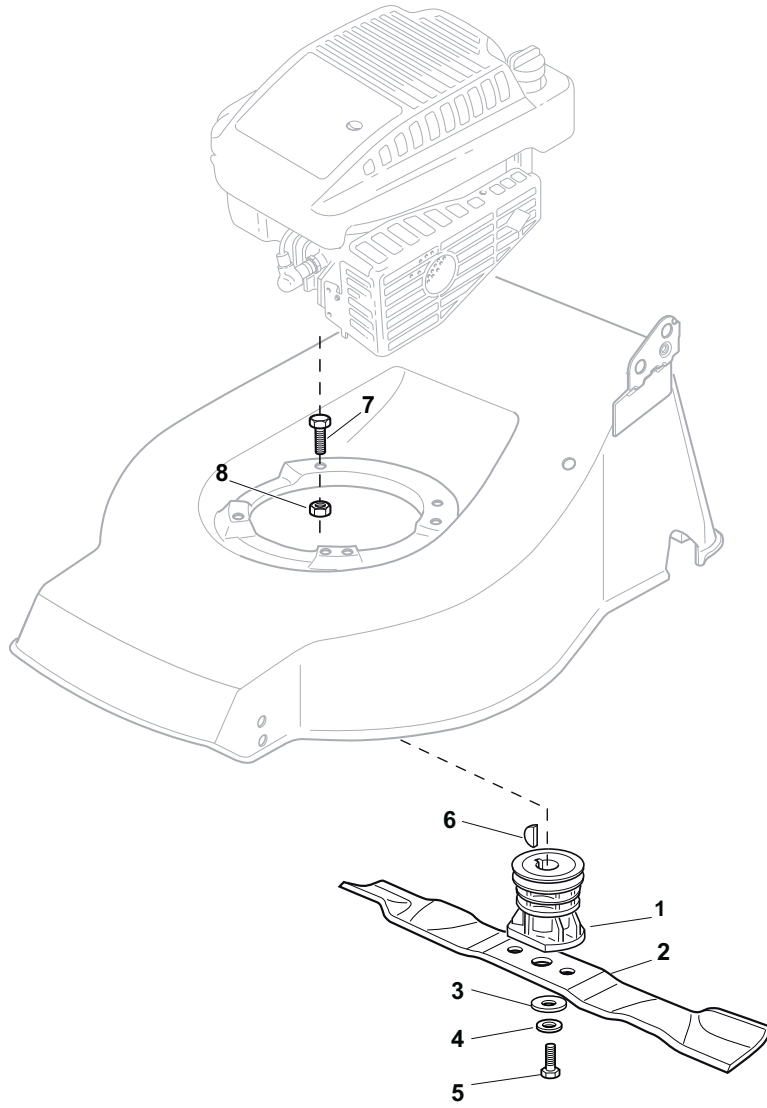

Position	Part No.	Q.Ty	Description
1	12293200/0	4	Nut
2	22399900/0	4	Knob
3	22041955/0	4	Bush
4	12793700/0	2	Screw
5	12792610/0	2	Screw
6	12155000/0	2	Nut
7	81006512/0	1	Handle, Lower Part
8	81003801/1	1	Guide Spring
9	22680006/1	2	Washer
10	12819201/0	1	Screw
11	81008614/3	1	Outfit, Screws

Position	Part No.	Q.Ty	Description
1	381007520/0	1	Handle, Upper Part
2	22430313/0	1	Guide Spring
3	12521330/0	1	Washer
4	12154510/0	1	Nut
5	118390020/0	1	Fairlead
6	181030056/0	1	Cable, Thread Engine Brake
9	181003363/1	1	Lever, Engine Brake Black
10	381030051/0	1	Cable, Rear Drive
12	181003364/0	1	Lever, Driving Black
13	22291050/0	1	Handgrip Black

Position	Part No.	Q.Ty	Description
1	181005502/1	1	Throttle Cable
2	12735103/0	1	Screw
3	12523040/0	1	Washer

Position	Part No.	Q.Ty	Description
1	22120105/1	2	Ring Gear
2	22600093/0	1	Protection, L Wheel
3	12608600/0	4	Seeger
4	22570120/1	1	Pinion L
5	19216035/0	2	Bearing
6	22600092/0	1	Protection, R Wheel
7	81000147/0	1	Axle, Rear Wheels
8	22570110/1	1	Pinion R
11	81003092/0	1	Gear Box
12	22601909/0	1	Pulley
13	12645705/0	1	Pin
14	22033283/0	1	Adjustment Rod
15	35063800/0	1	Belt
16	22753000/0	2	Pin
21	22041957/1	1	Bush
22	22450063/0	1	Spring
23	22680009/0	1	Washer
24	12154510/0	1	Nut
25	22110230/0	1	Cap

Position	Part No.	Q.Ty	Description
1	22122200/0	8	Bearing
2	81007351/0	2	Wheel Ø 170
3	22110491/0	2	Hub Cap
4	81007343/0	2	Wheel Ø 210
5	22110492/0	2	Hub Cap
6	12523060/0	4	Washer
8	12530150/0	4	Elastic Washer
7	12155000/0	4	Nut