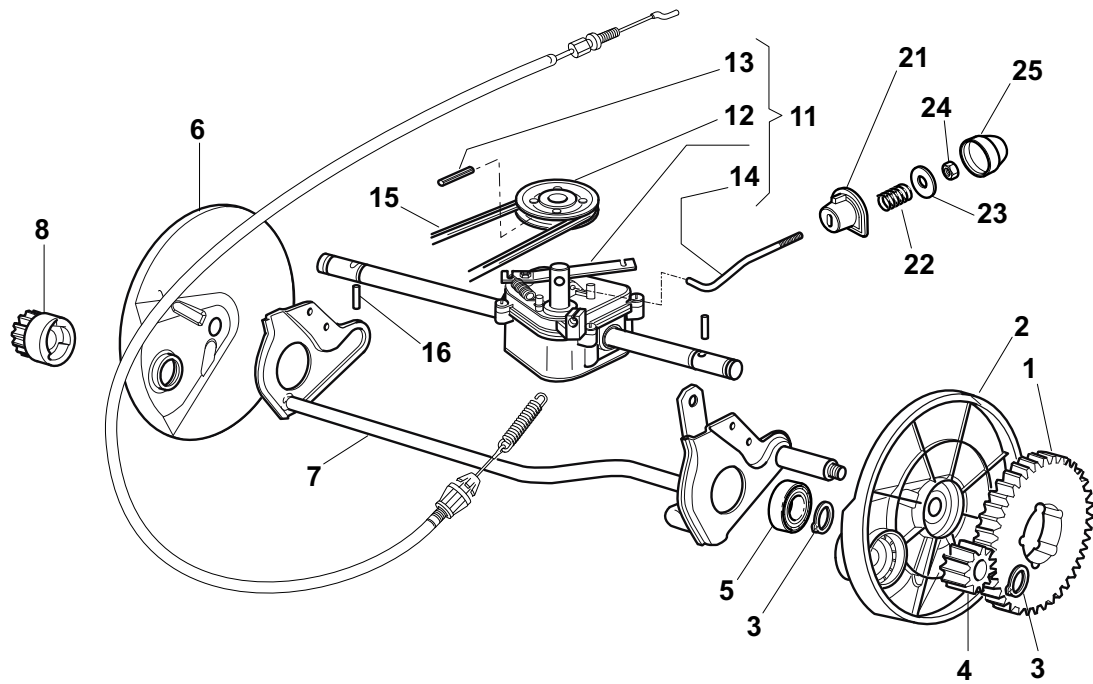

Position	Part No.	Q.Ty	Description
1	81002456/1	1	Deck Red
2	12293200/0	2	Nut
3	12583500/0	2	Grower
4	12523070/0	2	Washer
5	22735547/0	2	Sector, Height Adjustment
6	81005082/0	2	Support, Wheel
7	81003285/1	2	Lever, Height Adjustment
8	22519811/0	2	Pin
21	21660100/0	2	Washer
22	12789000/0	2	Screw
23	81003279/2	1	Lever, Height Adjustment
24	12154330/0	2	Nut
37	12731350/0	4	Screw
38	22545152/0	2	Plate

Position	Part No.	Q.Ty	Description
1	12293200/0	4	Nut
2	22399900/0	4	Knob
3	22041955/0	4	Bush
4	12793700/0	2	Screw
5	12792610/0	2	Screw
6	12155000/0	2	Nut
7	81006512/0	1	Handle, Lower Part
8	81003801/1	1	Guide Spring
9	22680006/1	2	Washer
10	12819201/0	1	Screw
11	81008614/3	1	Outfit, Screws

Position	Part No.	Q.Ty	Description
1	381007520/0	1	Handle, Upper Part
2	22430313/0	1	Guide Spring
3	12521330/0	1	Washer
4	12154510/0	1	Nut
5	118390020/0	1	Fairlead
6	181030056/0	1	Cable, Thread Engine Brake
9	181003363/1	1	Lever, Engine Brake Black
10	381030051/0	1	Cable, Rear Drive
12	181003364/0	1	Lever, Driving Black
13	22291050/0	1	Handgrip Black

Position	Part No.	Q.Ty	Description
1	181005502/1	1	Throttle Cable
2	12735103/0	1	Screw
3	12523040/0	1	Washer

Position	Part No.	Q.Ty	Description
1	22120105/1	2	Ring Gear
2	22600093/0	1	Protection, L Wheel
3	12608600/0	4	Seeger
4	22570120/1	1	Pinion L
5	19216035/0	2	Bearing
6	22600092/0	1	Protection, R Wheel
7	81000147/0	1	Axle, Rear Wheels
8	22570110/1	1	Pinion R
11	81003092/0	1	Gear Box
12	22601909/0	1	Pulley
13	12645705/0	1	Pin
14	22033283/0	1	Adjustment Rod
15	35063800/0	1	Belt
16	22753000/0	2	Pin
21	22041957/1	1	Bush
22	22450063/0	1	Spring
23	22680009/0	1	Washer
24	12154510/0	1	Nut
25	22110230/0	1	Cap