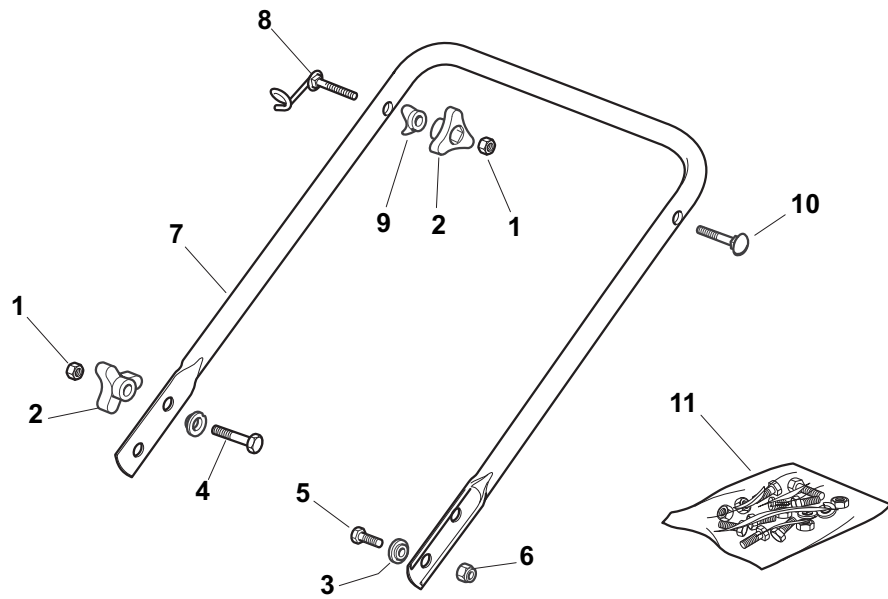

Position	Part No.	Q.Ty	Description
1	81002456/1	1	Deck Red
2	12293200/0	2	Nut
3	12583500/0	2	Grower
4	12523070/0	2	Washer
5	22735547/0	2	Sector, Height Adjustment
6	81005082/0	2	Support, Wheel
7	81003285/1	2	Lever, Height Adjustment
8	22519811/0	2	Pin
21	21660100/0	2	Washer
22	12789000/0	2	Screw
23	81003279/2	1	Lever, Height Adjustment
24	12154330/0	2	Nut
37	12731350/0	4	Screw
38	22545152/0	2	Plate

Position	Part No.	Q.Ty	Description
1	381007520/0	1	Handle, Upper Part
2	22430313/0	1	Guide Spring
3	12521330/0	1	Washer
4	12154510/0	1	Nut
5	118390020/0	1	Fairlead
6	181030056/0	1	Cable, Thread Engine Brake
9	181003363/1	1	Lever, Engine Brake Black
10	381030051/0	1	Cable, Rear Drive
12	181003364/0	1	Lever, Driving Black
13	22291050/0	1	Handgrip Black

Position	Part No.	Q.Ty	Description
1	181005502/1	1	Throttle Cable
2	12735103/0	1	Screw
3	12523040/0	1	Washer

Position	Part No.	Q.Ty	Description
1	22120105/1	2	Ring Gear
2	22600093/0	1	Protection, L Wheel
3	12608600/0	4	Seeger
4	22570120/1	1	Pinion L
5	19216035/0	2	Bearing
6	22600092/0	1	Protection, R Wheel
7	81000147/0	1	Axle, Rear Wheels
8	22570110/1	1	Pinion R
11	81003092/0	1	Gear Box
12	22601909/0	1	Pulley
13	12645705/0	1	Pin
14	22033283/0	1	Adjustment Rod
15	35063800/0	1	Belt
16	22753000/0	2	Pin
21	22041957/1	1	Bush
22	22450063/0	1	Spring
23	22680009/0	1	Washer
24	12154510/0	1	Nut
25	22110230/0	1	Cap

Position	Part No.	Q.Ty	Description
1	22122200/0	8	Bearing
2	81007351/0	2	Wheel Ø 170
3	22110491/0	2	Hub Cap
4	81007343/0	2	Wheel Ø 210
5	22110492/0	2	Hub Cap
6	12523060/0	4	Washer
8	12530150/0	4	Elastic Washer
7	12155000/0	4	Nut