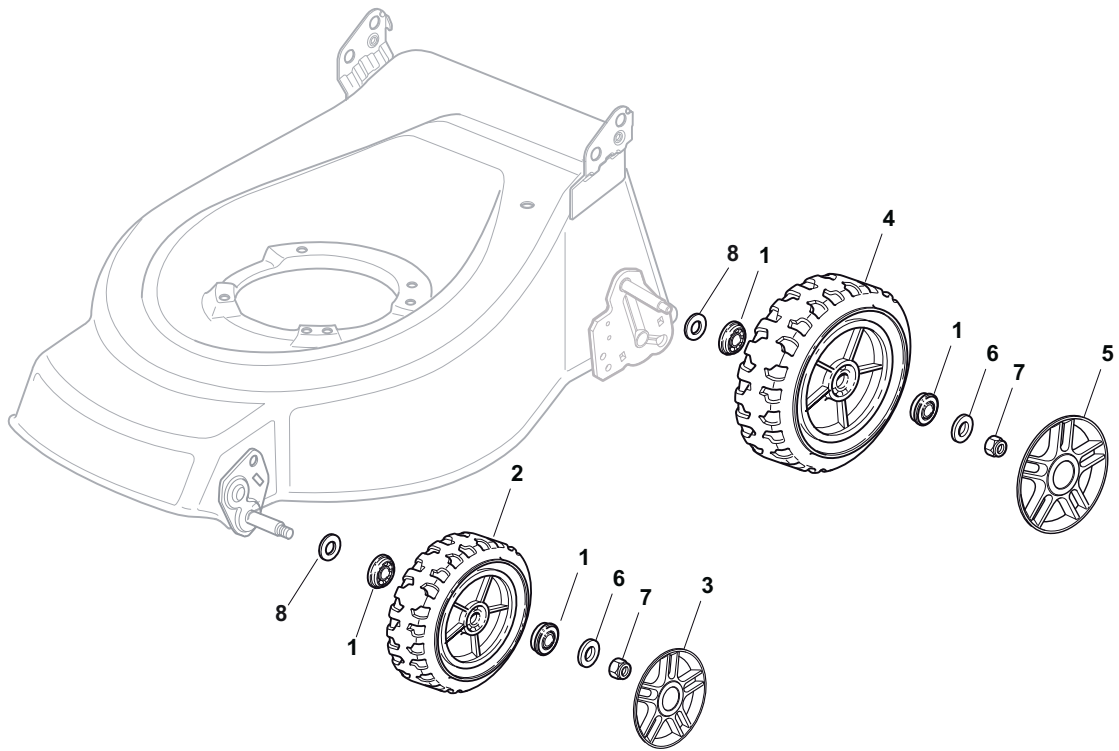

Position	Part No.	Q.Ty	Description
1	81002456/1	1	Deck Red
2	12293200/0	2	Nut
3	12583500/0	2	Grower
4	12523070/0	2	Washer
5	22735547/0	2	Sector, Height Adjustment
6	81005082/0	2	Support, Wheel
7	81003285/1	2	Lever, Height Adjustment
8	22519811/0	2	Pin
21	21660100/0	2	Washer
22	12789000/0	2	Screw
23	81003279/2	1	Lever, Height Adjustment
24	12154330/0	2	Nut
37	12731350/0	4	Screw
38	22545152/0	2	Plate

Position	Part No.	Q.Ty	Description
1	12293200/0	4	Nut
2	22399900/0	4	Knob
3	22041955/0	4	Bush
4	12793700/0	2	Screw
5	12792610/0	2	Screw
6	12155000/0	2	Nut
7	81006512/0	1	Handle, Lower Part
8	81003801/1	1	Guide Spring
9	22680006/1	2	Washer
10	12819201/0	1	Screw
11	81008614/3	1	Outfit, Screws

Position	Part No.	Q.Ty	Description
1	381007520/0	1	Handle, Upper Part
2	22430313/0	1	Guide Spring
3	12521330/0	1	Washer
4	12154510/0	1	Nut
5	118390020/0	1	Fairlead
6	181030056/0	1	Cable, Thread Engine Brake
9	181003363/1	1	Lever, Engine Brake Black
10	381030051/0	1	Cable, Rear Drive
12	181003364/0	1	Lever, Driving Black
13	22291050/0	1	Handgrip Black

Position	Part No.	Q.Ty	Description
1	181005502/1	1	Throttle Cable
2	12735103/0	1	Screw
3	12523040/0	1	Washer

Position	Part No.	Q.Ty	Description
1	22120105/1	2	Ring Gear
2	22600093/0	1	Protection, L Wheel
3	12608600/0	4	Seeger
4	22570120/1	1	Pinion L
5	19216035/0	2	Bearing
6	22600092/0	1	Protection, R Wheel
7	81000147/0	1	Axle, Rear Wheels
8	22570110/1	1	Pinion R
11	81003092/0	1	Gear Box
12	22601909/0	1	Pulley
13	12645705/0	1	Pin
14	22033283/0	1	Adjustment Rod
15	35063800/0	1	Belt
16	22753000/0	2	Pin
21	22041957/1	1	Bush
22	22450063/0	1	Spring
23	22680009/0	1	Washer
24	12154510/0	1	Nut
25	22110230/0	1	Cap