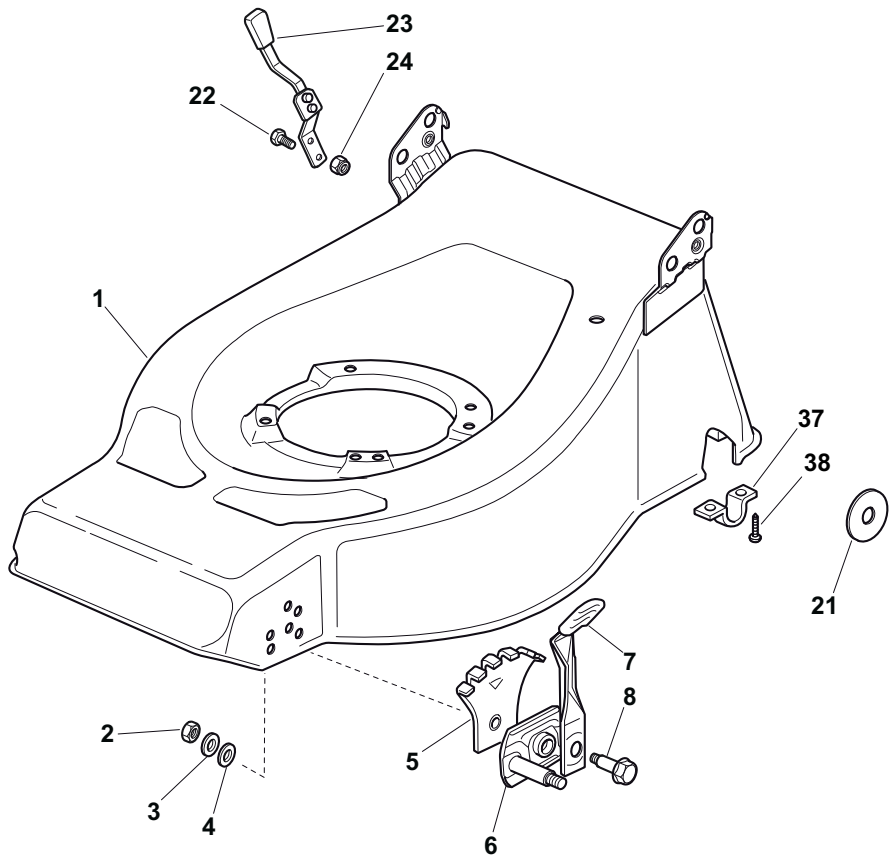

Position	Part No.	Q.Ty	Description
1	81002456/1	1	Deck Red
2	12293200/0	2	Nut
3	12583500/0	2	Grower
4	12523070/0	2	Washer
5	22735547/0	2	Sector, Height Adjustment
6	81005082/0	2	Support, Wheel
7	81003285/1	2	Lever, Height Adjustment
8	22519811/0	2	Pin
21	21660100/0	2	Washer
22	12789000/0	2	Screw
23	81003279/2	1	Lever, Height Adjustment
24	12154330/0	2	Nut
37	12731350/0	4	Screw
38	22545152/0	2	Plate

Position	Part No.	Q.Ty	Description
1	381007520/0	1	Handle, Upper Part
2	22430313/0	1	Guide Spring
3	12521330/0	1	Washer
4	12154510/0	1	Nut
5	118390020/0	1	Fairlead
6	181030056/0	1	Cable, Thread Engine Brake
9	181003363/1	1	Lever, Engine Brake Black
10	381030051/0	1	Cable, Rear Drive
12	181003364/0	1	Lever, Driving Black
13	22291050/0	1	Handgrip Black

Position	Part No.	Q.Ty	Description
1	181005502/1	1	Throttle Cable
2	12735103/0	1	Screw
3	12523040/0	1	Washer

Position	Part No.	Q.Ty	Description
1	22120105/1	2	Ring Gear
2	22600093/0	1	Protection, L Wheel
3	12608600/0	4	Seeger
4	22570120/1	1	Pinion L
5	19216035/0	2	Bearing
6	22600092/0	1	Protection, R Wheel
7	81000147/0	1	Axle, Rear Wheels
8	22570110/1	1	Pinion R
11	81003092/0	1	Gear Box
12	22601909/0	1	Pulley
13	12645705/0	1	Pin
14	22033283/0	1	Adjustment Rod
15	35063800/0	1	Belt
16	22753000/0	2	Pin
21	22041957/1	1	Bush
22	22450063/0	1	Spring
23	22680009/0	1	Washer
24	12154510/0	1	Nut
25	22110230/0	1	Cap

Position	Part No.	Q.Ty	Description
1	22122200/0	8	Bearing
2	81007351/0	2	Wheel Ø 170
3	22110491/0	2	Hub Cap
4	81007343/0	2	Wheel Ø 210
5	22110492/0	2	Hub Cap
6	12523060/0	4	Washer
8	12530150/0	4	Elastic Washer
7	12155000/0	4	Nut