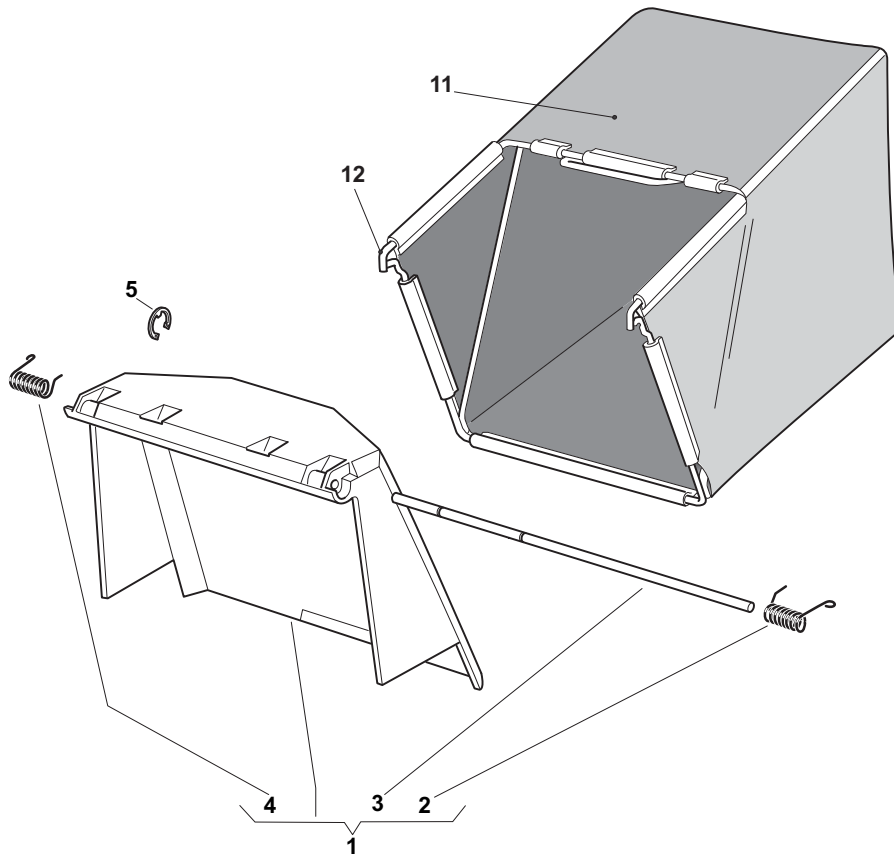

Position	Part No.	Q.Ty	Description
1	181007302/2	1	Stone-Guard
2	22450420/1	1	L Spring
3	22517906/1	1	Pin
4	22450410/1	1	R Spring
5	12000930/0	1	Snap Ring
11	81002105/2	1	Box, Fabric
12	81006408/0	1	Chassis Box