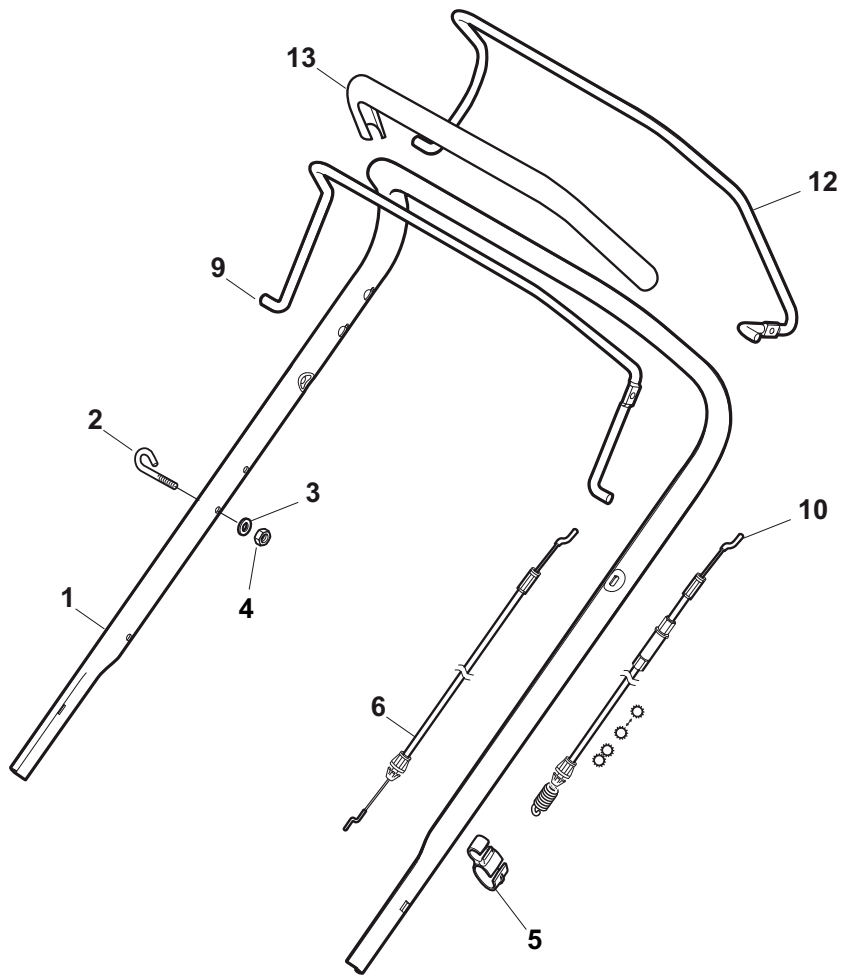

Position	Part No.	Q.Ty	Description
1	81002456/1	1	Deck Red
2	12293200/0	2	Nut
3	12583500/0	2	Grower
4	12523070/0	2	Washer
5	22735547/0	2	Sector, Height Adjustment
6	81005082/0	2	Support, Wheel
7	81003285/1	2	Lever, Height Adjustment
8	22519811/0	2	Pin
21	21660100/0	2	Washer
22	12789000/0	2	Screw
23	81003279/2	1	Lever, Height Adjustment
24	12154330/0	2	Nut
37	12731350/0	4	Screw
38	22545152/0	2	Plate

Position	Part No.	Q.Ty	Description
1	381007520/0	1	Handle, Upper Part
2	22430313/0	1	Guide Spring
3	12521330/0	1	Washer
4	12154510/0	1	Nut
5	118390020/0	1	Fairlead
6	181030056/0	1	Cable, Thread Engine Brake
9	181003363/1	1	Lever, Engine Brake Black
10	381030051/0	1	Cable, Rear Drive
12	181003364/0	1	Lever, Driving Black
13	22291050/0	1	Handgrip Black

Position	Part No.	Q.Ty	Description
1	181005502/1	1	Throttle Cable
2	12735103/0	1	Screw
3	12523040/0	1	Washer

Position	Part No.	Q.Ty	Description
1	22120105/1	2	Ring Gear
2	22600093/0	1	Protection, L Wheel
3	12608600/0	4	Seeger
4	22570120/1	1	Pinion L
5	19216035/0	2	Bearing
6	22600092/0	1	Protection, R Wheel
7	81000147/0	1	Axle, Rear Wheels
8	22570110/1	1	Pinion R
11	81003092/0	1	Gear Box
12	22601909/0	1	Pulley
13	12645705/0	1	Pin
14	22033283/0	1	Adjustment Rod
15	35063800/0	1	Belt
16	22753000/0	2	Pin
21	22041957/1	1	Bush
22	22450063/0	1	Spring
23	22680009/0	1	Washer
24	12154510/0	1	Nut
25	22110230/0	1	Cap

Position	Part No.	Q.Ty	Description
1	22122200/0	8	Bearing
2	81007351/0	2	Wheel Ø 170
3	22110491/0	2	Hub Cap
4	81007343/0	2	Wheel Ø 210
5	22110492/0	2	Hub Cap
6	12523060/0	4	Washer
8	12530150/0	4	Elastic Washer
7	12155000/0	4	Nut