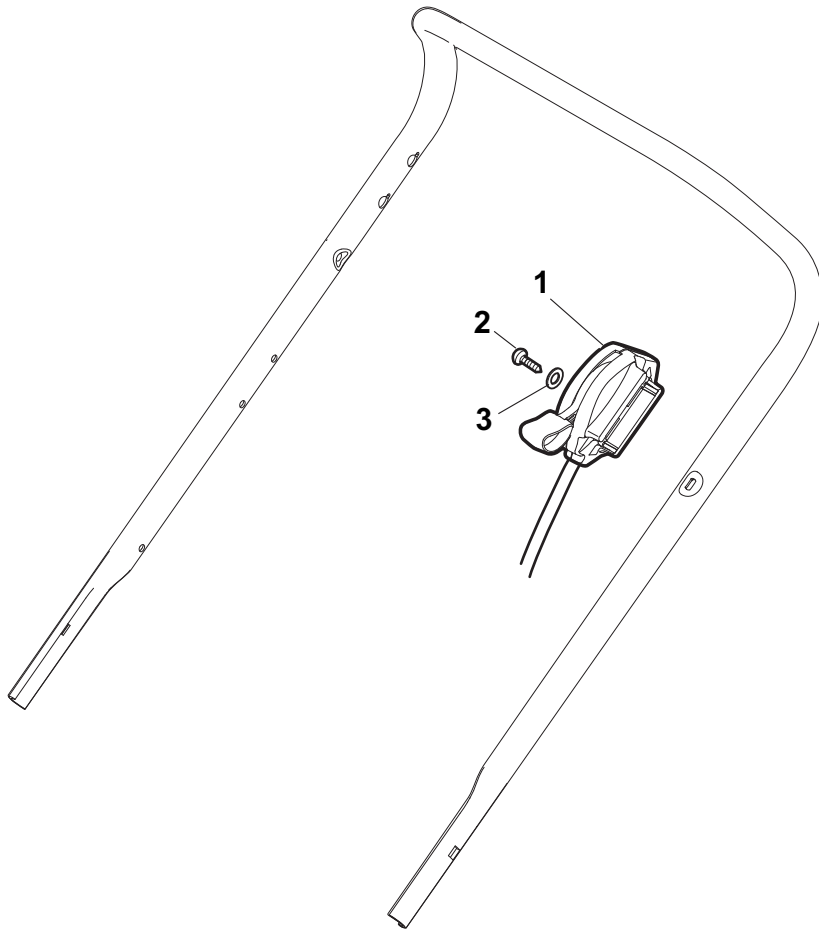

## ILLUSTRATED PARTS LIST

- Use Genuine Spare Parts specified in the parts list for repair and/or replacement.
- The contents described in the parts list may change due to improvement.
- The drawings of the spare parts are only indicative and might not represent the part in question exactly.
- The indications "right" - "left" - "front" - "rear" refer to the position of the operator when using the machine.
- When placing orders of parts for repair and/or replacement, make sure that the illustrated parts list is the one applying to the machine's year of manufacture, as shown on the identification plate attached to the machine.

Position	Part No.	Q.Ty	Description
1	81002456/1	1	Deck Red
2	12293200/0	2	Nut
3	12583500/0	2	Grower
4	12523070/0	2	Washer
5	22735547/0	2	Sector, Height Adjustment
6	81005082/0	2	Support, Wheel
7	81003285/1	2	Lever, Height Adjustment
8	22519811/0	2	Pin
21	21660100/0	2	Washer
22	12789000/0	2	Screw
23	81003279/2	1	Lever, Height Adjustment
24	12154330/0	2	Nut
37	12731350/0	4	Screw
38	22545152/0	2	Plate

Position	Part No.	Q.Ty	Description
1	12293200/0	4	Nut
2	22399900/0	4	Knob
3	22041955/0	4	Bush
4	12793700/0	2	Screw
5	12792610/0	2	Screw
6	12155000/0	2	Nut
7	81006512/0	1	Handle, Lower Part
8	81003801/1	1	Guide Spring
9	22680006/1	2	Washer
10	12819201/0	1	Screw
11	81008614/3	1	Outfit, Screws

Position	Part No.	Q.Ty	Description
1	181005502/1	1	Throttle Cable
2	12735103/0	1	Screw
3	12523040/0	1	Washer

Position	Part No.	Q.Ty	Description
1	22120105/1	2	Ring Gear
2	22600093/0	1	Protection, L Wheel
3	12608600/0	4	Seeger
4	22570120/1	1	Pinion L
5	19216035/0	2	Bearing
6	22600092/0	1	Protection, R Wheel
7	81000147/0	1	Axle, Rear Wheels
8	22570110/1	1	Pinion R
11	81003092/0	1	Gear Box
12	22601909/0	1	Pulley
13	12645705/0	1	Pin
14	22033283/0	1	Adjustment Rod
15	35063800/0	1	Belt
16	22753000/0	2	Pin
21	22041957/1	1	Bush
22	22450063/0	1	Spring
23	22680009/0	1	Washer
24	12154510/0	1	Nut
25	22110230/0	1	Cap