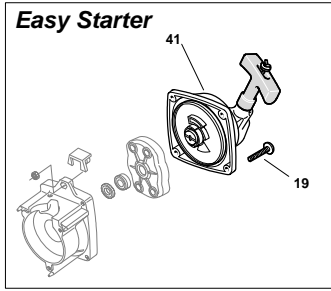

Engine 2

Pos.	Part no.	Q.ty	Description	Remarks
1	3724390/2	1	Intake-Manif.Gasket	
2	3749740/1	1	Intake Manifold	
5	1L3724160/1	2	Gasket	
6	3785050/1	1	Heat Block	
7	23054014/1	1	Carburettor	Walbro WT 761A
8	23781004/0	1	Air Filter Holder	
9	2312090	2	Washer	
10	2135230	2	Screw	
11	3781640	1	Air Filter	
12	23090009/0	1	Red Filter Cover	
13	2123100	1	Screw	
14	3613420	1	Washer	
15	4562440	1	Starter Pulley	
16	3724200	1	Disc	
17	4611480	1	Spring	
18	8563890/1	1	Starter Recoil Case	
19	2135040	4	Screw	
20	3784010	1	Starter Cord	
21	3750067	1	Starter Handle	
23	4252700/1	1	Starter Ass.Y (Incl.13-21)	
24	3744870	1	Primer	
25	4353150	1	Gasket-Diaph. Set	
27	2123090	1	Screw	
29	2312180	1	Washer	
29	23315056/0	1	Choke Lever	
30	3630600/1	1	Throttle Cable Adjuster	
31	2412090	1	Nut	
41	83037000/0	1	Starter Ass.Y	EASY STARTER