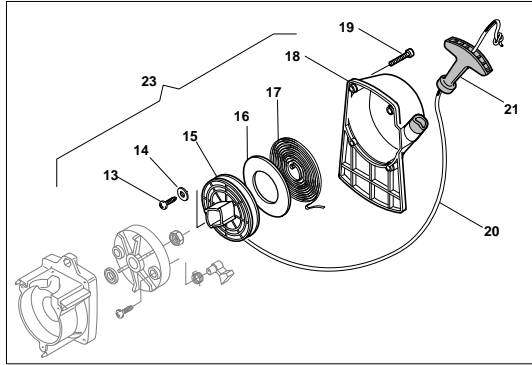

Engine 2

Pos.	Part no.	Q.ty	Description	Remarks
1	3724390/2	1	Intake-Manif.Gasket	
2	3749740/1	1	Intake Manifold	
5	1L3724160/1	2	Gasket	
6	3785050/1	1	Heat Block	
7	23054014/1	1	Carburettor	Walbro WT 761A
8	23781004/0	1	Air Filter Holder	
9	2312090	2	Washer	
10	2135230	2	Screw	
11	3781640	1	Air Filter	
12	23090009/0	1	Red Filter Cover	
13	2123100	1	Screw	
14	3613420	1	Washer	
15	4562440	1	Starter Pulley	
16	3724200	1	Disc	
17	4611480	1	Spring	
18	8563890/1	1	Starter Recoil Case	
19	2135040	4	Screw	
20	3784010	1	Starter Cord	
21	3750067	1	Starter Handle	
23	4252700/1	1	Starter Ass.Y (Incl.13-21)	
24	3744870	1	Primer	
25	4353150	1	Gasket-Diaph. Set	
27	2123090	1	Screw	
29	2312180	1	Washer	
29	23315056/0	1	Choke Lever	
30	3630600/1	1	Throttle Cable Adjuster	
31	2412090	1	Nut	
41	83037000/0	1	Starter Ass.Y	EASY STARTER