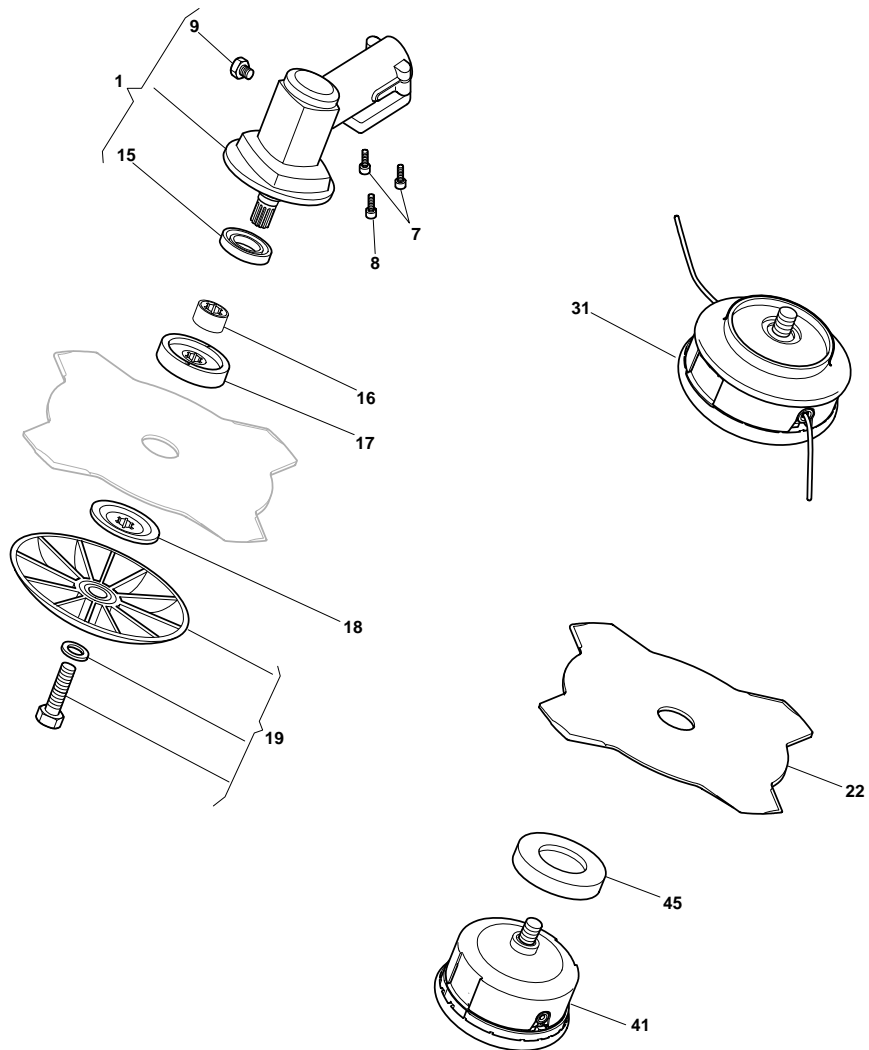

Gear case

Pos.	Part no.	Q.ty	Description	Remarks
1	4252790/1	1	Gear Case Assy R28	
7	2135050	2	Screw	
8	2653090	1	Screw	
9	2653460	1	Screw	
15	3121170	1	Oil Seal	
16	3641700/1	1	Collar	
17	3641640	1	Upper Ring Nut	
18	3612640	1	Lower Ring Nut	
19	4560610	1	Stabilizer	
20	2321230	1	Washer	
21	2653170	1	Screw	
22	4611880	1	4 Teeth Disc 25 Cm	
31	4353240/1	1	2 Hedges Nylon Head	
41	4353000	1	2 Hedges Nylon Head Profi	
44	4563990	1	Bottom Cover	
45	3614950	1	Plate