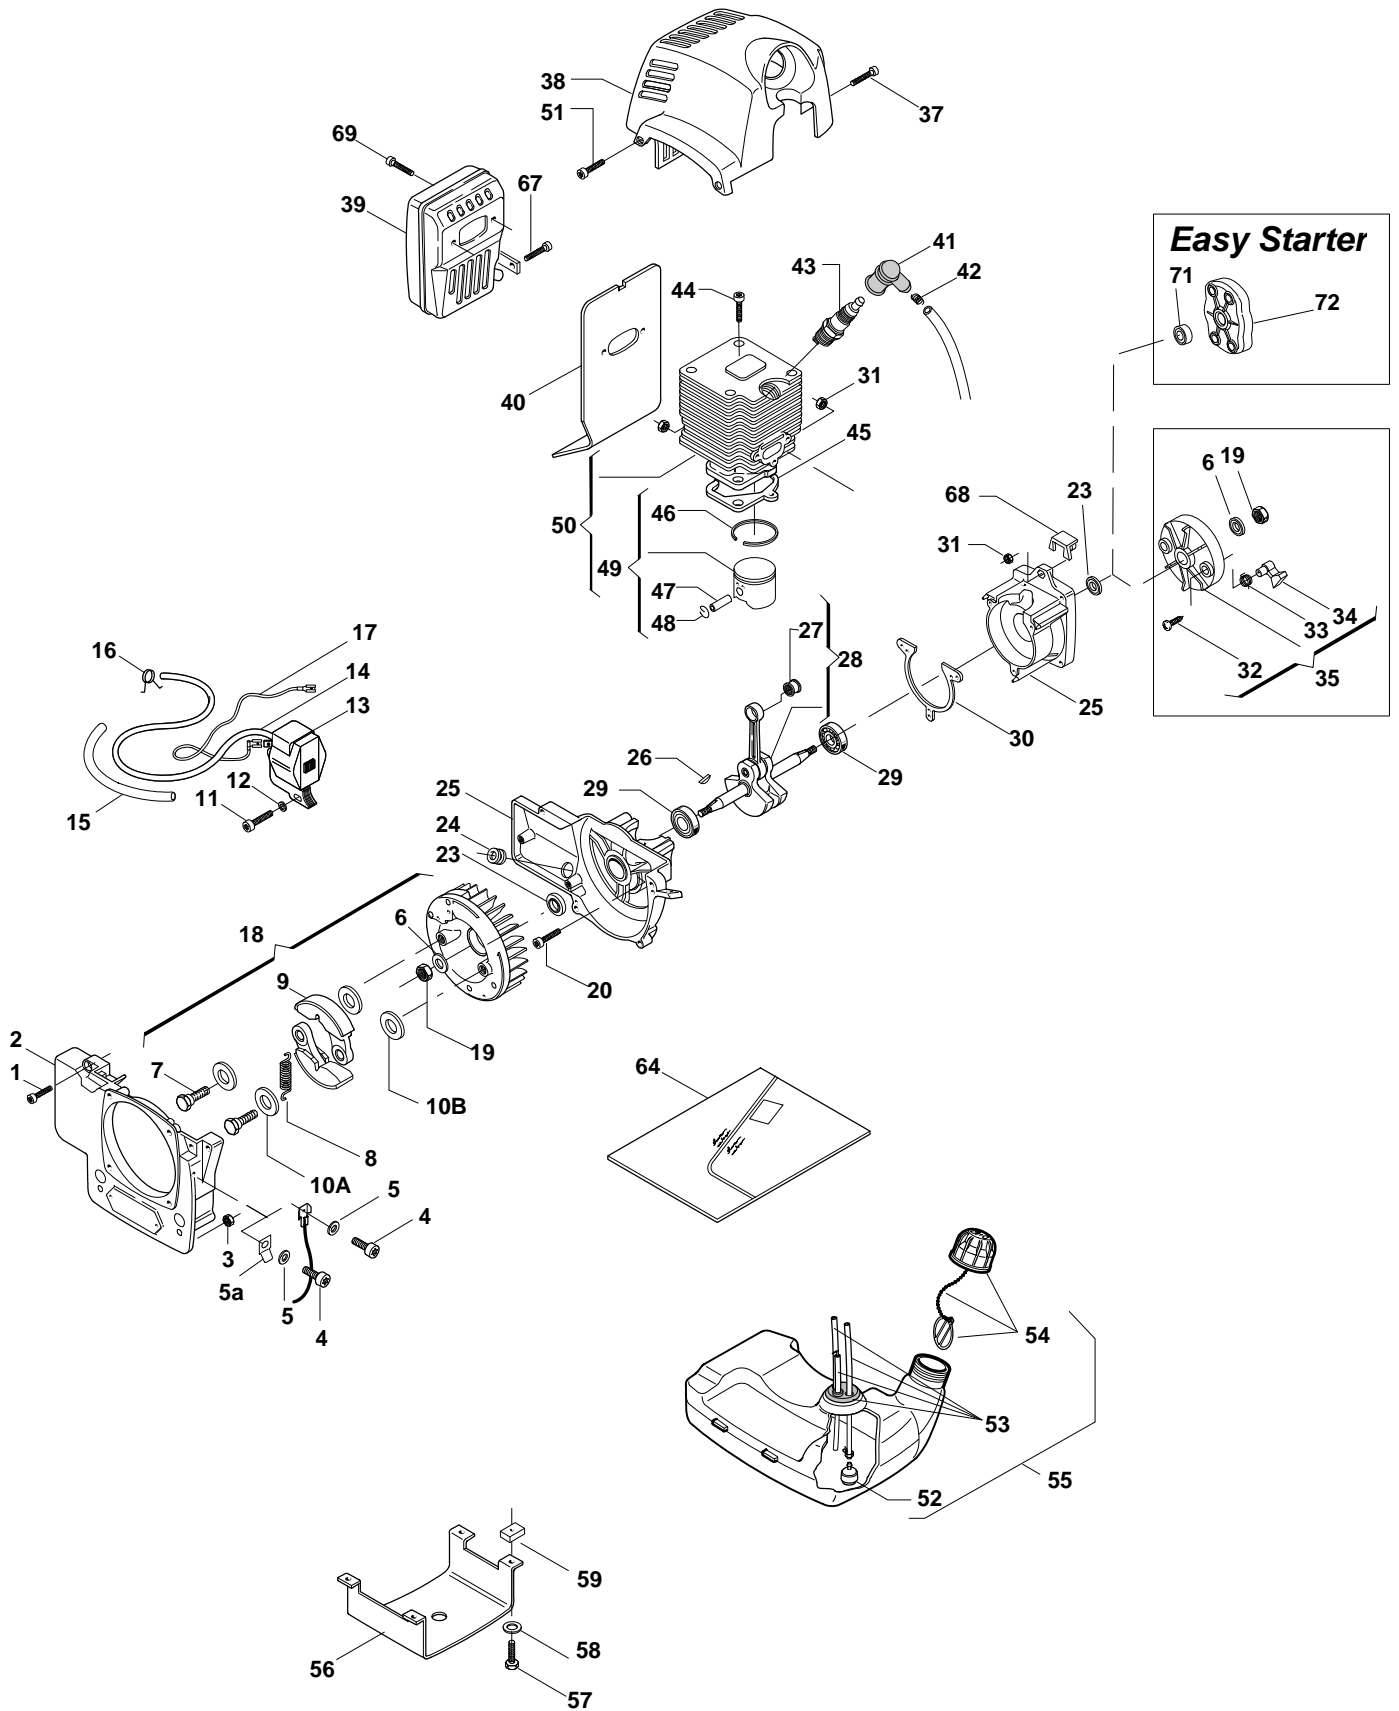

Engine 1

XB 55 DP - Model Year 2009

Engine 1

Pos.	Part no.	Q.ty	Description	Remarks
1	23878016/0	4	Screw	
2	323208409/0	1	Transm.Support Case	
3	2461030	4	Nut	
4	2132500	1	Screw	
5	2312120	1	Washer	
5a	3211420	1	Faston (Flex)	
6	2350040	2	Washer	
7	2653213	2	Screw	
8	3654220	1	Spring Mod.Piston Ass.Y D.45	
9	3660500/1	2	Clutch Unit Mod.Piston Ass.Y D.45	
10b	2321230	2	Washer	
10a	23652501/0	2	Washer	
11	2135060	2	Screw	
12	2321150	2	Washer	
13	23044001/0	1	Electronic Coil	
14	3211080	1	Spark Plug Cable	
15	3782040	1	Wire Jacket	
16	3657450	1	Clamp	
17	3211415	1	Earth Cable	
18	8252510/1	1	Flywheel Ass.Y X Mod. Piston D.45 (Incl.7-10)	
19	2412100	2	Nut	
20	2135130	4	Screw	
23	3121120	2	Seal Ring	
24	3745130	1	Grommet	
25	383084000/0	1	Crankase Ass.Y	
26	3151050	1	Flywheel Key	
27	3114190	1	Needle Bearing	
28	8251440	1	Crankshaft Ass.Y (Incl.27)	
29	3112040	2	Bearing	
30	3724120	1	Gasket	
31	2432040	5	Nut	
32	2123100	2	Screw	
33	3654050	2	Spring	
34	3749570	2	Starter Hook	
35	8540950	1	Starter Cup Ass.Y (Incl.32-34)	
37	2135030	3	Screw	
38	4563883	1	Red Cylinder Cover	
39	4122170/1	1	Muffler	
40	3724380	1	Gasket	
41	3744850	1	Spark Plug Cover	
42	3657530	1	Spark Plug Spring	
43	3210024	1	Spark Plug	
44	2135060	4	Screw	
45	3724130	1	Cylinder Gasket	
46	3123110	1	Piston Ring D. 45	Star 55
47	3158080	1	Piston Pin D. 45	Star 55
48	3356020	2	Circlip	
49	8540960	1	Piston Ass.Y D.45 (Incl.46-48)	Star 55
50	8540970/2	1	Cyl-Pist D.45 (Incl.49)	Star 55
51	2135040	2	Screw	
52	4253290	1	Intake Filter	
53	8745542	1	Grommet Ass.Y	
54	8741370	1	Fuel Cap Ass.Y	
55	4252620/1	1	Fuel Tank Ass.Y (Incl.52-54)	
56	4612237	1	Flange	
57	2135030	4	Screw	
57	2135040	4	Screw	
58	2321150	4	Washer	
59	2461030	4	Nut	
60	4121957	1	Flange (Flex)	
61	2382230	1	Spacer (Flex)	
62	2330060	1	Washer	
63	2412180	1	Nut (Flex)	
64	8724380/1	1	Gasket Set (Incl. 30-40-45)	
67	2135180	1	Screw	
68	3750537	1	Yellow Spacer