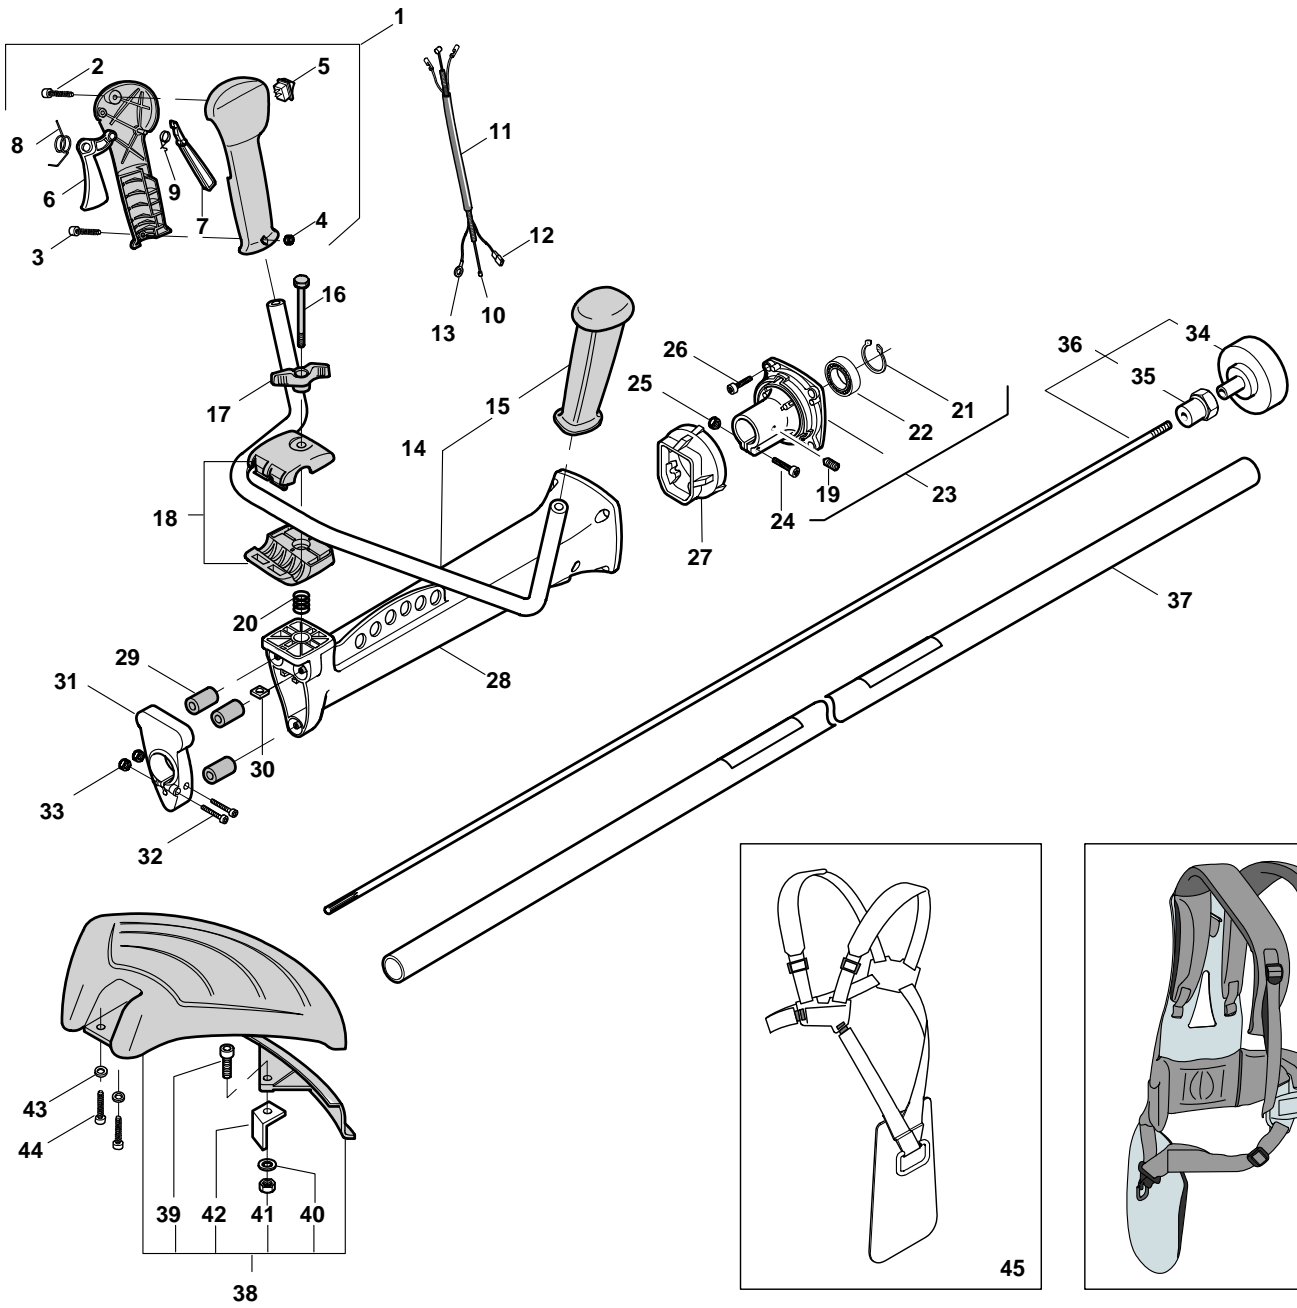

XB 55 DP - Model Year 2009

Engine 1

Pos.	Part no.	Q.ty	Description	Remarks
69	2135040	6	Screw	
71	23160051/0	1	Spacer	EASY STARTER
72	83082000/0	1	Starter Cup	EASY STARTER

Engine 2

Pos.	Part no.	Q.ty	Description	Remarks
1	3724390/2	1	Intake-Manif.Gasket	
2	3749740/1	1	Intake Manifold	
5	1L3724160/1	2	Gasket	
6	3785050/1	1	Heat Block	
7	23054014/1	1	Carburettor	Walbro WT 761A
8	23781004/0	1	Air Filter Holder	
9	2312090	2	Washer	
10	2135230	2	Screw	
11	3781640	1	Air Filter	
12	23090009/0	1	Red Filter Cover	
13	2123100	1	Screw	
14	3613420	1	Washer	
15	4562440	1	Starter Pulley	
16	3724200	1	Disc	
17	4611480	1	Spring	
18	8563890/1	1	Starter Recoil Case	
19	2135040	4	Screw	
20	3784010	1	Starter Cord	
21	3750067	1	Starter Handle	
23	4252700/1	1	Starter Ass.Y (Incl.13-21)	
24	3744870	1	Primer	
25	4353150	1	Gasket-Diaph. Set	
27	2123090	1	Screw	
29	2312180	1	Washer	
29	23315056/0	1	Choke Lever	
30	3630600/1	1	Throttle Cable Adjuster	
31	2412090	1	Nut	
41	83037000/0	1	Starter Ass.Y	EASY STARTER

Gear case

Pos.	Part no.	Q.ty	Description	Remarks
1	4252790/1	1	Gear Case Assy R28	
7	2135050	2	Screw	
8	2653090	1	Screw	
9	2653460	1	Screw	
15	3121170	1	Oil Seal	
16	3641700/1	1	Collar	
17	3641640	1	Upper Ring Nut	
18	3612640	1	Lower Ring Nut	
19	4560610	1	Stabilizer	
20	2321230	1	Washer	
21	2653170	1	Screw	
22	4611880	1	4 Teeth Disc 25 Cm	
31	4353240/1	1	2 Hedges Nylon Head	
41	4353000	1	2 Hedges Nylon Head Profi	
44	4563990	1	Bottom Cover	
45	3614950	1	Plate	