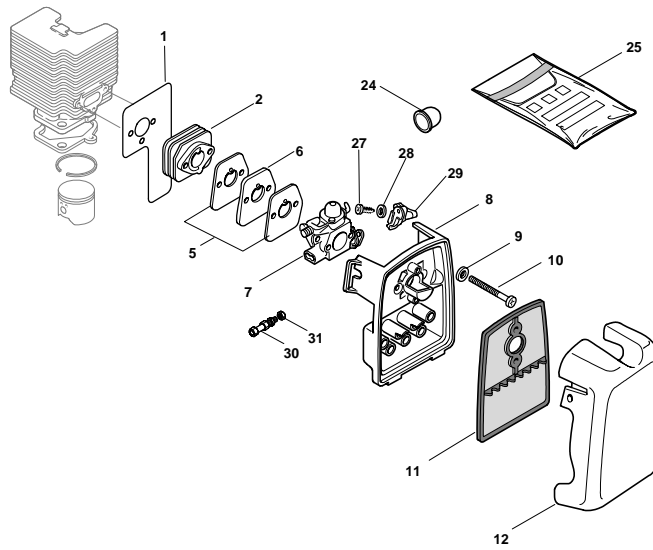

Engine 2

Pos.	Part no.	Q.ty	Description	Remarks
1	3724390/2	1	Intake-Manif.Gasket	
2	3749740/1	1	Intake Manifold	
5	1L3724160/1	2	Gasket	
6	3785050/1	1	Heat Block	
7	23054014/1	1	Carburettor	Walbro WT 761A
8	23781004/0	1	Air Filter Holder	
9	2312090	2	Washer	
10	2135230	2	Screw	
11	3781640	1	Air Filter	
12	23090009/0	1	Red Filter Cover	
13	2123100	1	Screw	
14	3613420	1	Washer	
15	4562440	1	Starter Pulley	
16	3724200	1	Disc	
17	4611480	1	Spring	
18	8563890/1	1	Starter Recoil Case	
19	2135040	4	Screw	
20	3784010	1	Starter Cord	
21	3750067	1	Starter Handle	
23	4252700/1	1	Starter Ass.Y (Incl.13-21)	
24	3744870	1	Primer	
25	4353150	1	Gasket-Diaph. Set	
27	2123090	1	Screw	
29	2312180	1	Washer	
29	23315056/0	1	Choke Lever	
30	3630600/1	1	Throttle Cable Adjuster	
31	2412090	1	Nut	
41	83037000/0	1	Starter Ass.Y	EASY STARTER