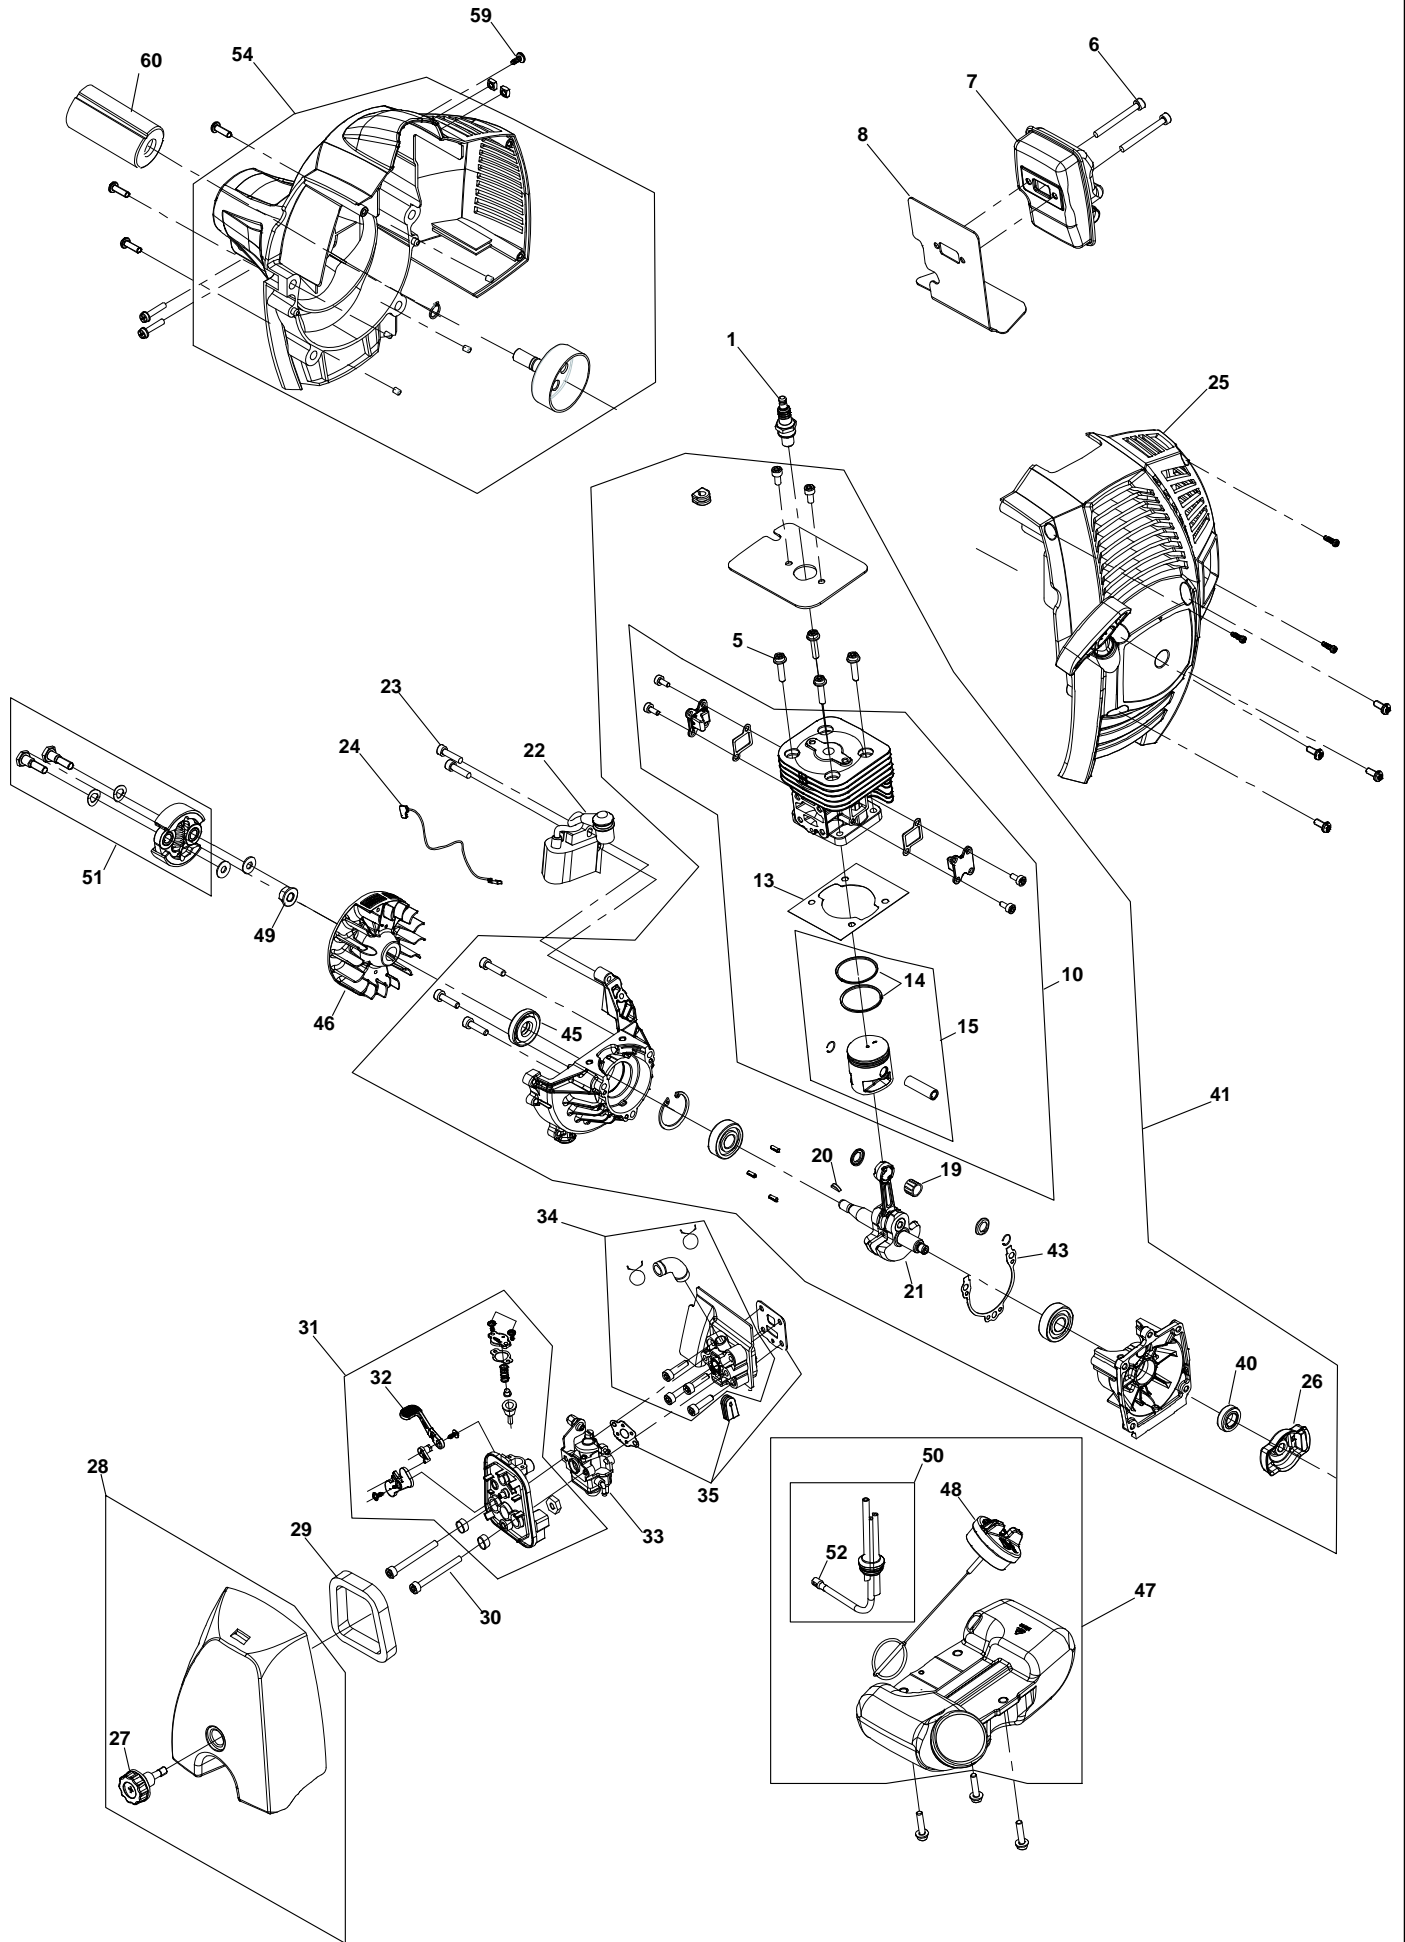

XB 32 - Model Year 2008

Engine

Pos.	Part no.	Q.ty	Description	Remarks
1	23051000/0	1	Spark Plug	
5	123878049/0	1	Screw	
6	123878050/0	1	Screw	
7	183740005/0	1	Muffler	
8	123280025/0	1	Gasket	
10	183070004/0	1	Cylinder - Piston Ass'Y	
13	123280026/0	1	Cylinder Gasket	
14	123204005/0	2	Piston Ring	
15	183590004/0	1	Piston Ass' Y	
19	123072001/0	1	Needle Bearing	
20	123072000/0	1	Flywheel Key	
21	123020019/0	1	Flywheel Key	
22	123044007/0	1	Electr. Coil	
23	123878051/0	1	Screw	
24	123065033/0	1	Spark Plug Cable	
25	183037002/0	1	Starter Assy Red	
26	123082001/0	1	Starter Cup	
27	123593505/0	1	Knob	
28	183090003/0	1	Filter Cover, Yellow	
28	183090004/0	1	Filter Cover, Red	
29	123220008/0	1	Air Filter	
30	123878052/0	1	Screw	
31	383781001/0	1	Air Filter Holder	
32	123315077/0	1	Choke Lever	
33	123054021/0	1	Carburettor	
34	383073501/0	1	Intake Manifold Assy	
35	183303511/0	1	Gasket Ass' Y	
40	119035154/0	1	Seal Ring	
41	183275302/0	1	Engine Short Block	
43	123280027/0	1	Crankcase Gasket	
45	112020001/0	1	Seal Ring	
46	183880004/0	1	Flywheel Ass.Y	
47	183733004/0	1	Kit Fuel Tank	
48	123790016/0	1	Fuel Cap Assy	
49	123120004/0	1	Nut	
50	383240001/0	1	Grommet Assy	
51	183215003/0	1	Clutch Ass.Y	
52	183520001/0	1	Intake Filter	
54	383785002/0	1	Support Trasm.Assy, Red	
59	6980624	1	Screw	
60	123275020/0	1	Grommet