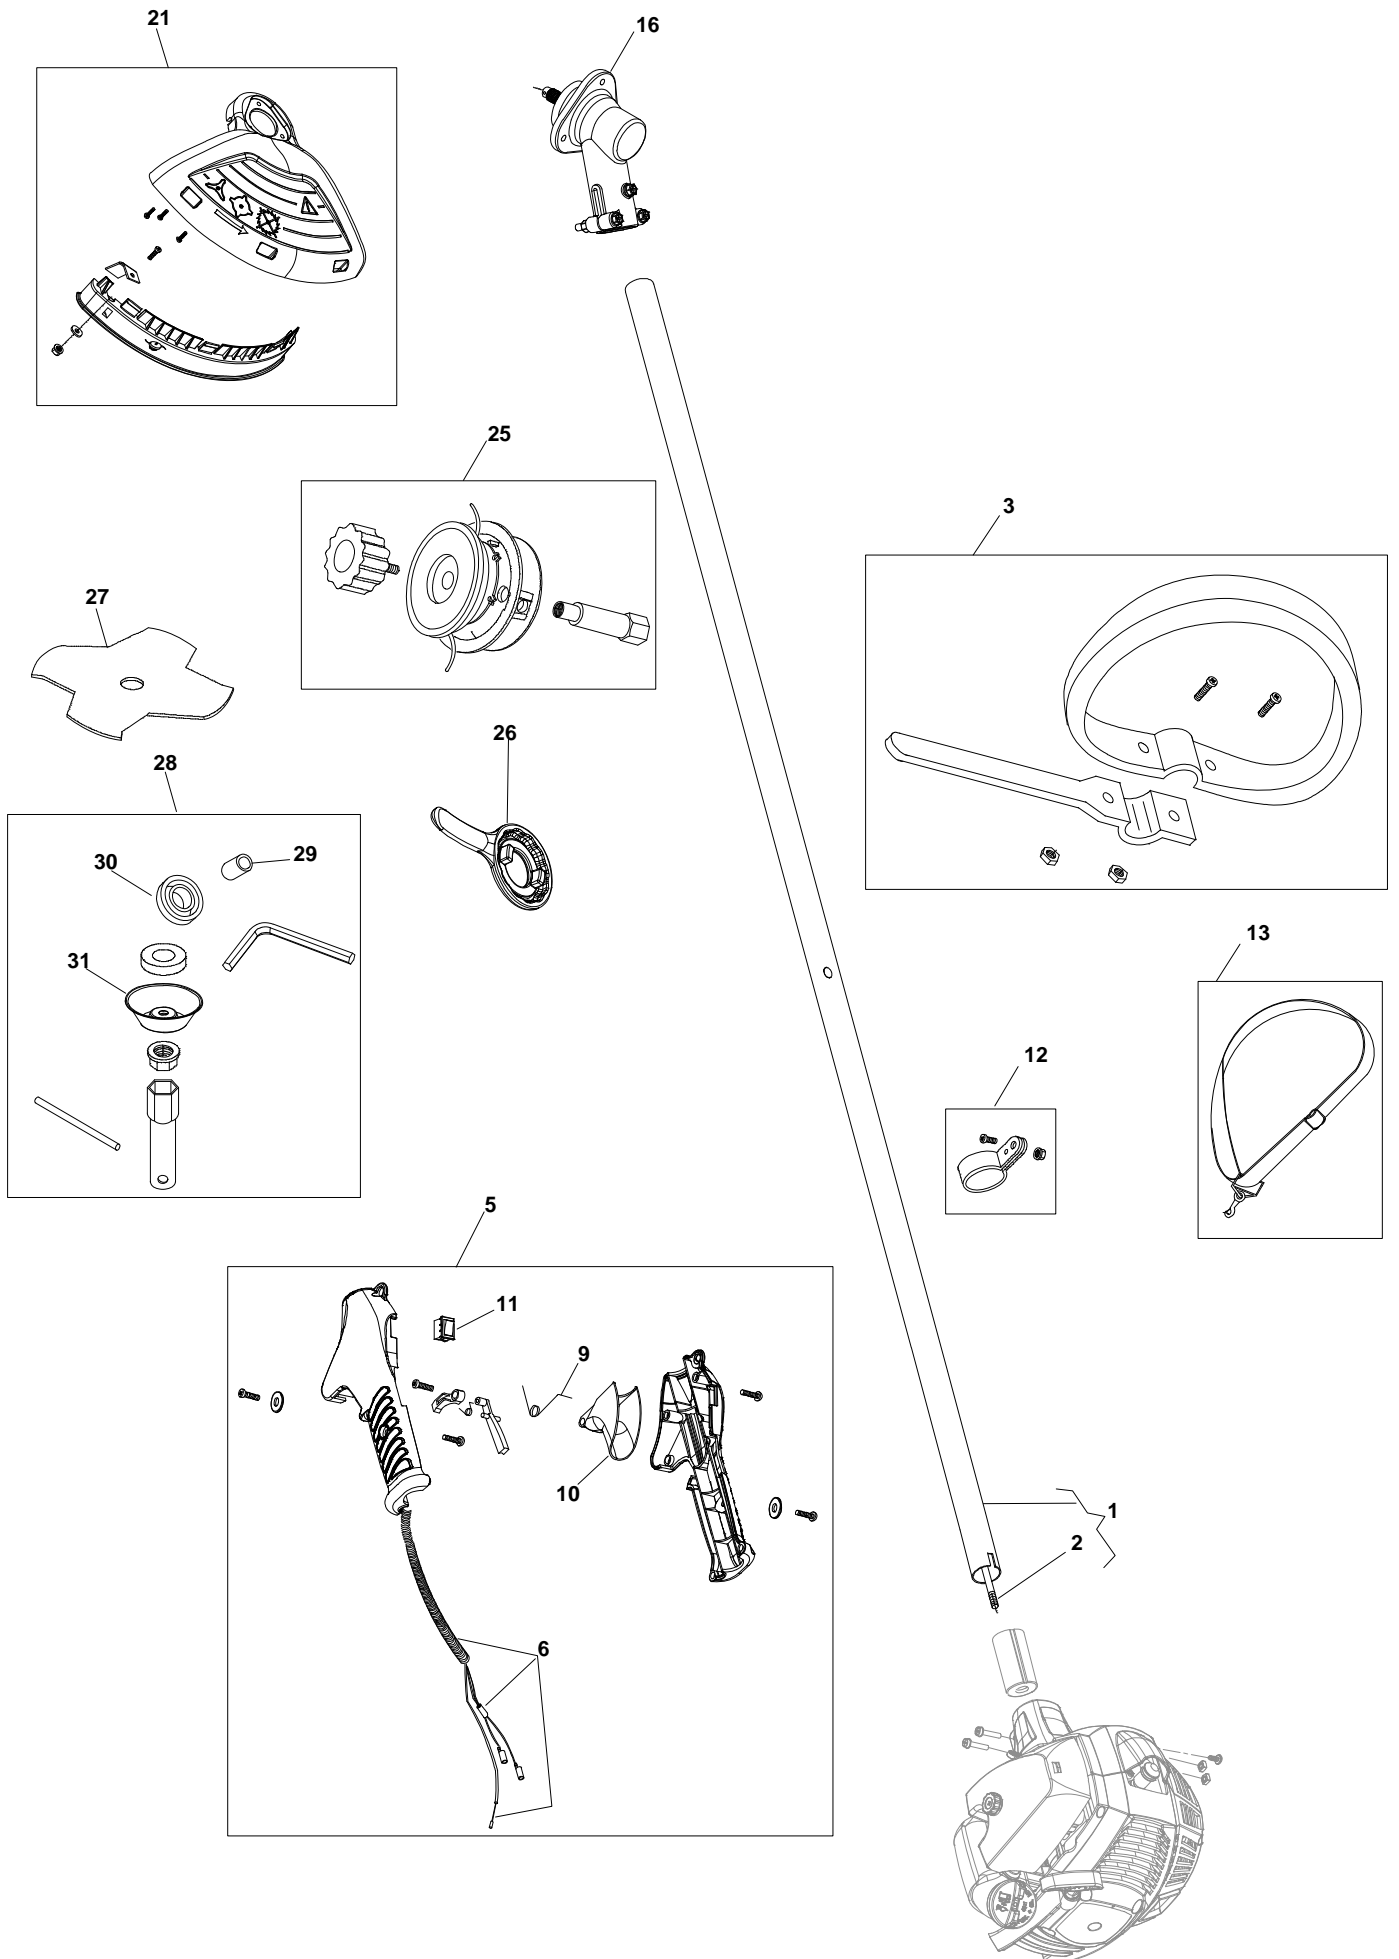

Handle-transmission

XB 32 - Model Year 2008

Handle-transmission

Pos.	Part no.	Q.ty	Description	Remarks
1	383869063/0	1	Transmission Pipe Ass.Y	
2	123020021/0	1	Transm.Shaft Ass.Y	
3	383300018/0	1	Front Handle	
5	383300019/0	1	Handle Ass.Y	
6	183065018/0	1	Cables Ass.Y + Sheath	
9	123430580/0	1	Spring	
10	123315049/0	1	Throttle Lever	
11	6980206	1	Stop Switch	
12	383780001/0	1	Harness Support Ass.Y	
13	123046004/0	1	Harness	
16	383820505/0	1	Gear Case Assy	
21	383465005/0	1	Safety Cover Ass. Y	
25	383820504/0	1	Cutting Line Assy	
26	123070009/0	1	Nylon Head Key	
27	123155006/0	1	4 Teeth Disk	
28	383303512/0	1	Parts Bag	
29	6980307	1	Collar	
30	6980308	1	Upper Ring Nut	
31	6980312	1	Stabilizer