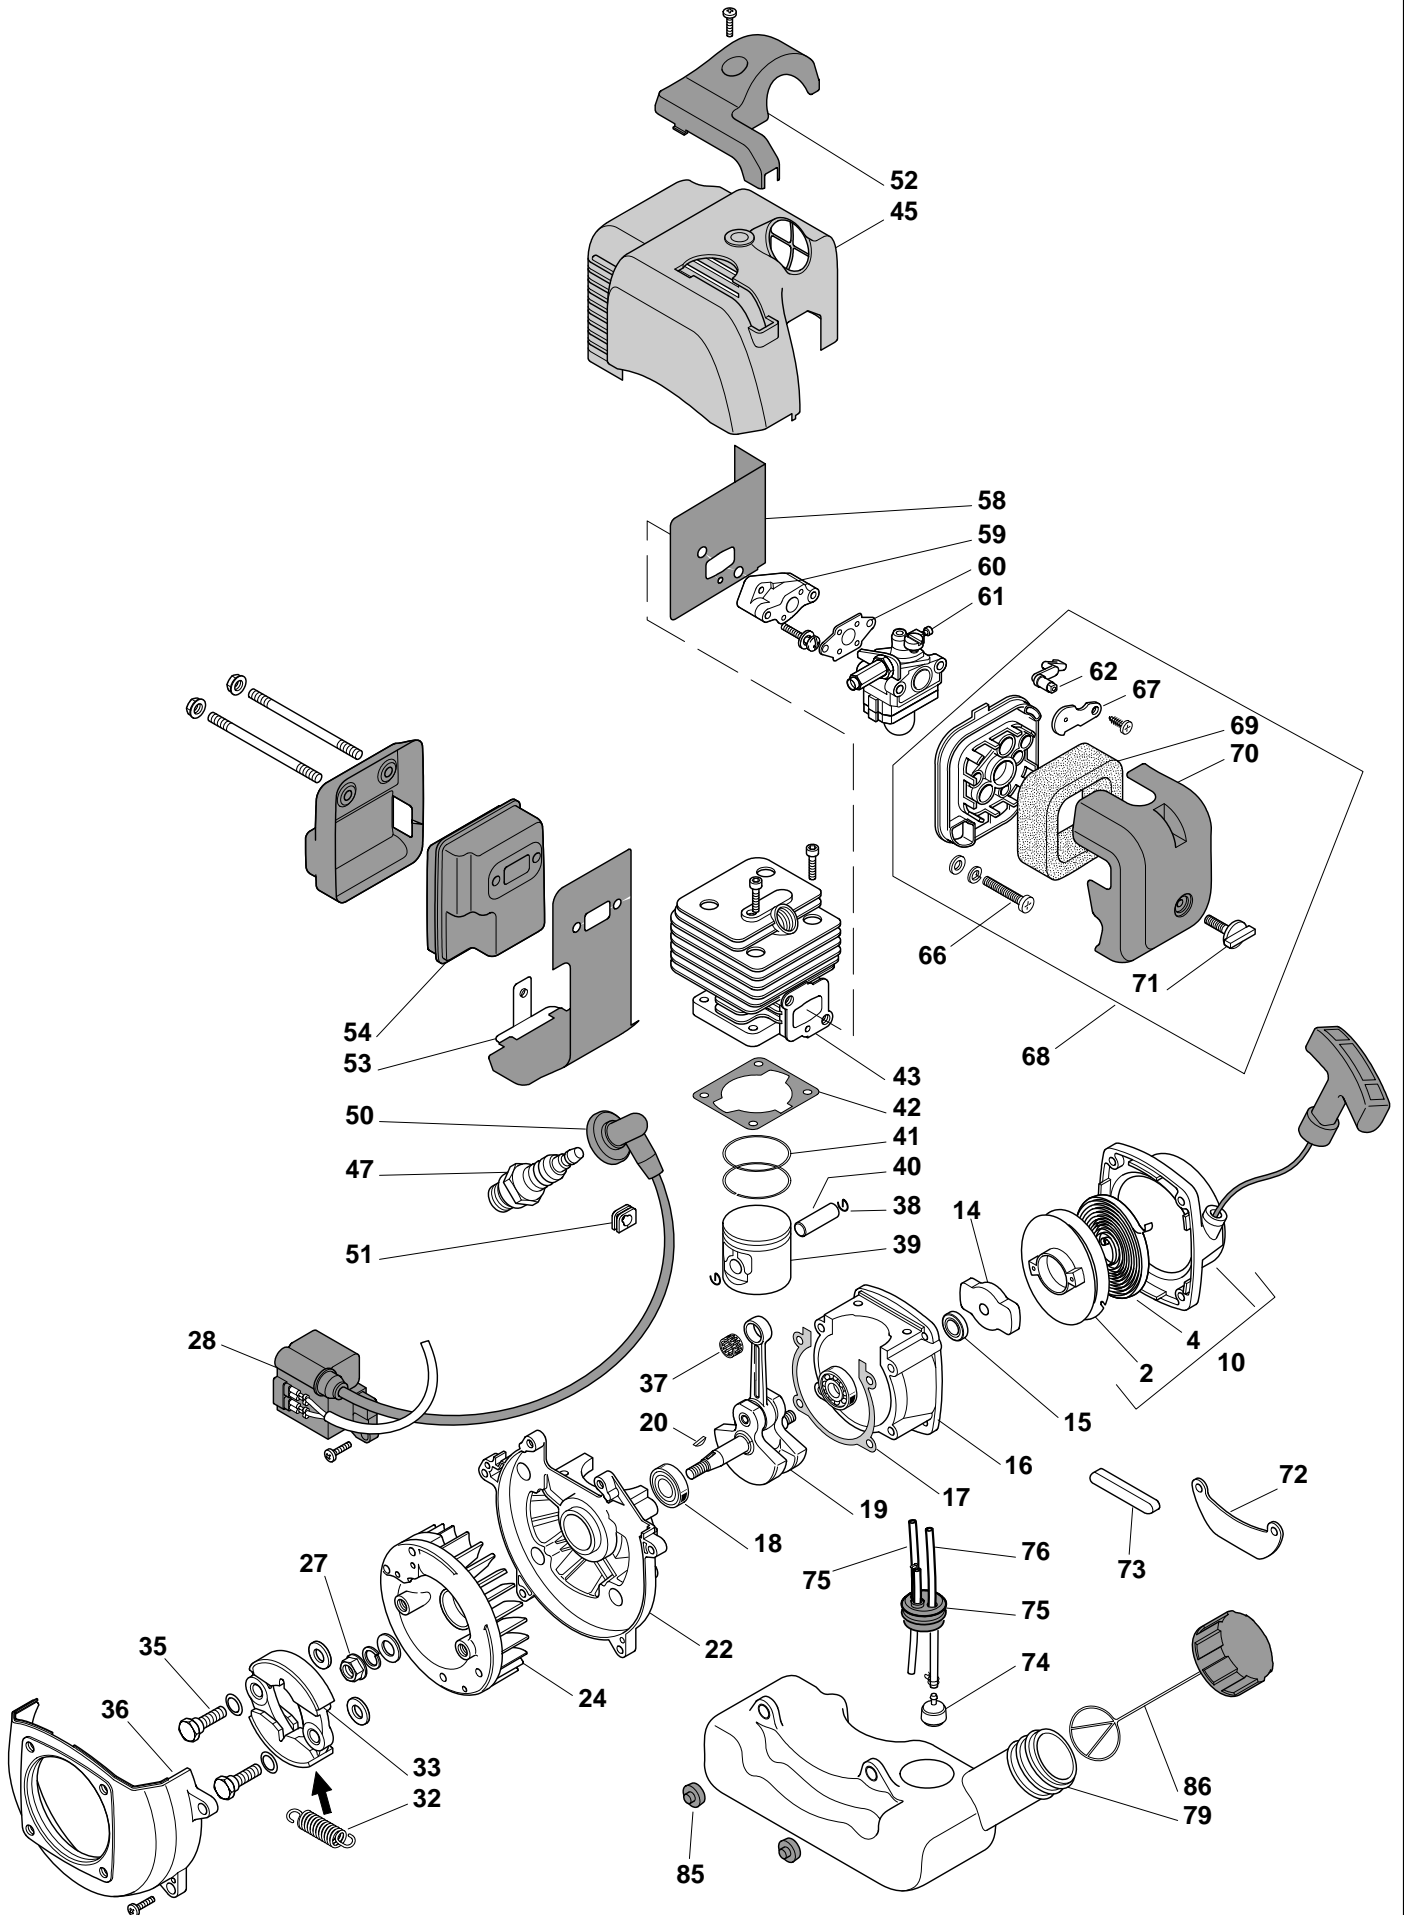

XB 26 J

Engine

Pos.	Part no.	Q.ty	Description	Remarks
2	123604006/0	1	Starter Pulley	
4	123430584/0	1	Spring	
10	183058031/0	1	Starter Ass.Y	
14	183082002/0	1	Starter Cup Ass.Y	
14	183082002/1	1	Starter Cup Ass.Y	
15	119035159/0	2	Seal Ring	
16	123685024/0	1	Crank Case	
17	123280046/0	1	Gasket	
18	114215218/0	2	Ball Bearing	
19	123020024/0	1	Crankshaft	
20	123072002/0	1	Key	
22	123685025/0	1	Crank Case	
24	123880010/0	1	Flywheel Ass.Y	
27	112154200/0	1	Nut	
28	123044017/0	1	Ignition Ass'Y	
32	123430582/0	1	Spring	
33	123400002/0	2	Clutch Unit	
35	123878057/0	2	Screw	
36	123208421/0	1	Transm.Support Case	
37	123235006/0	1	Needle Bearing	
38	123202005/0	2	Washer, Piston Pin	
39	123590007/0	1	Piston	
40	123760005/0	1	Piston Pin	
41	123204009/0	2	Piston Ring	
42	123280044/0	1	Cylinder Gasket	
43	123071013/0	1	Cylinder	
43	123071021/0	1	Cylinder	
45	123087024/0	1	Cylinder Cover Red	
47	3210024	1	Spark Plug	
50	123053002/0	1	Spark Plug Cover	
51	123275023/0	1	Grommet	
52	123109551/0	1	Cover, Spark Plug	
53	123280042/0	1	Gasket	
54	183740009/0	1	Muffler	
54	183740021/0	1	Muffler	
58	123280040/0	1	Intake Manif-Gasket	
58	123280084/0	1	Intake Manif-Gasket	
59	123073508/0	1	Intake Manifold	
59	123073519/0	1	Intake Manifold	
60	123280038/0	1	Intake-Carb Gasket	
60	123280059/0	1	Intake-Carb Gasket	
61	123054025/0	1	Carburettor	
61	123054025/1	1	Carburettor	
62	123315089/0	1	Choke Lever	
66	2132160	2	Screw	
67	123190000/0	1	Shutter	
68	183220003/0	1	Air Filter	
69	123220011/0	1	Air Filter	
70	123090026/0	1	Air Cleaner Cover	
71	123878056/0	1	Knob	
72	123784009/0	1	Support	
73	123275033/0	1	Grommet	
74	183520005/0	1	Intake Filter	
75	123867030/0	1	Tube	
76	123275021/0	1	Grommet	
77	123867031/0	1	Tube	
79	123733002/0	1	Kit Fuel Tank	
85	123280060/0	2	Grommet	
86	183790009/0	1	Fuel Cap Assy