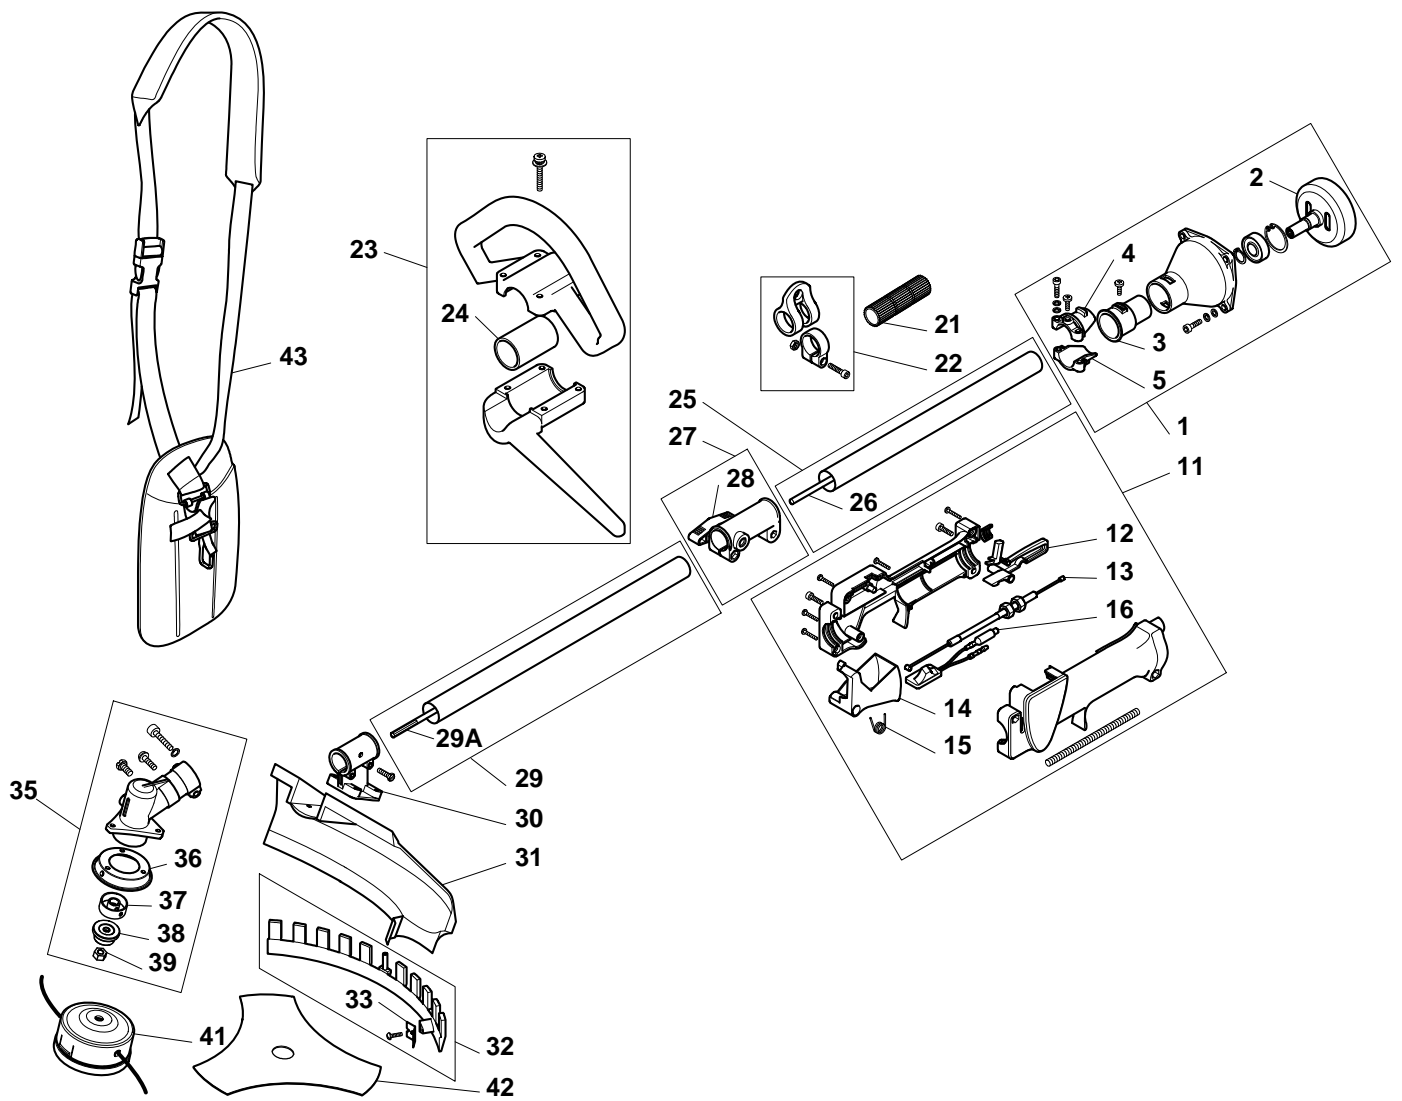

XB 26 J

Handle-transmission

Pos.	Part no.	Q.ty	Description	Remarks
1	183785003/0	1	Support Trasm.Assy	
2	123050011/0	1	Drum Ass'Y, Clutch	
3	123275036/0	1	Grommet	
4	123720005/0	1	Support	
5	123720004/0	1	Support	
11	183300027/0	1	Handle Assy	
12	123315104/0	1	Safety Lever	
13	123066026/0	1	Throttle Cable	
14	123315105/0	1	Throttle Lever	
15	123430612/0	1	Spring	
16	183303002/0	1	Switch	
21	123170004/0	1	Spacer	
22	183780002/0	1	Harness Support Ass.Y	
23	183300025/0	1	Front Handle	
24	123655005/0	1	Grommet	
25	183869072/0	1	Assy Transm. Tube+Flex	
26	123020035/0	1	Trasmission Shaft	
27	183260002/0	1	Connecting Head Assy	
28	123593510/0	1	Knob	
29A	123020035/0	1	Trasmission Shaft	
29	183869074/0	1	Assy Transm. Tube+Flex	
30	123784012/0	1	Support	
31	123465007/0	1	Safety Cover	
32	183600055/0	1	Guard	
33	123311013/0	1	Line Cutter	
35	183820507/0	1	Gear Case Assy	
36	123670002/0	1	Guard	
37	123250002/0	1	Upper Ring Nut	
38	123250003/0	1	Lower Ring Nut	
39	123120015/0	1	Nut	
41	123155009/0	1	2 Hedges Nylon Head	
42	123155010/0	1	3 Teeth Disc	
43	123046005/0	1	Harness	