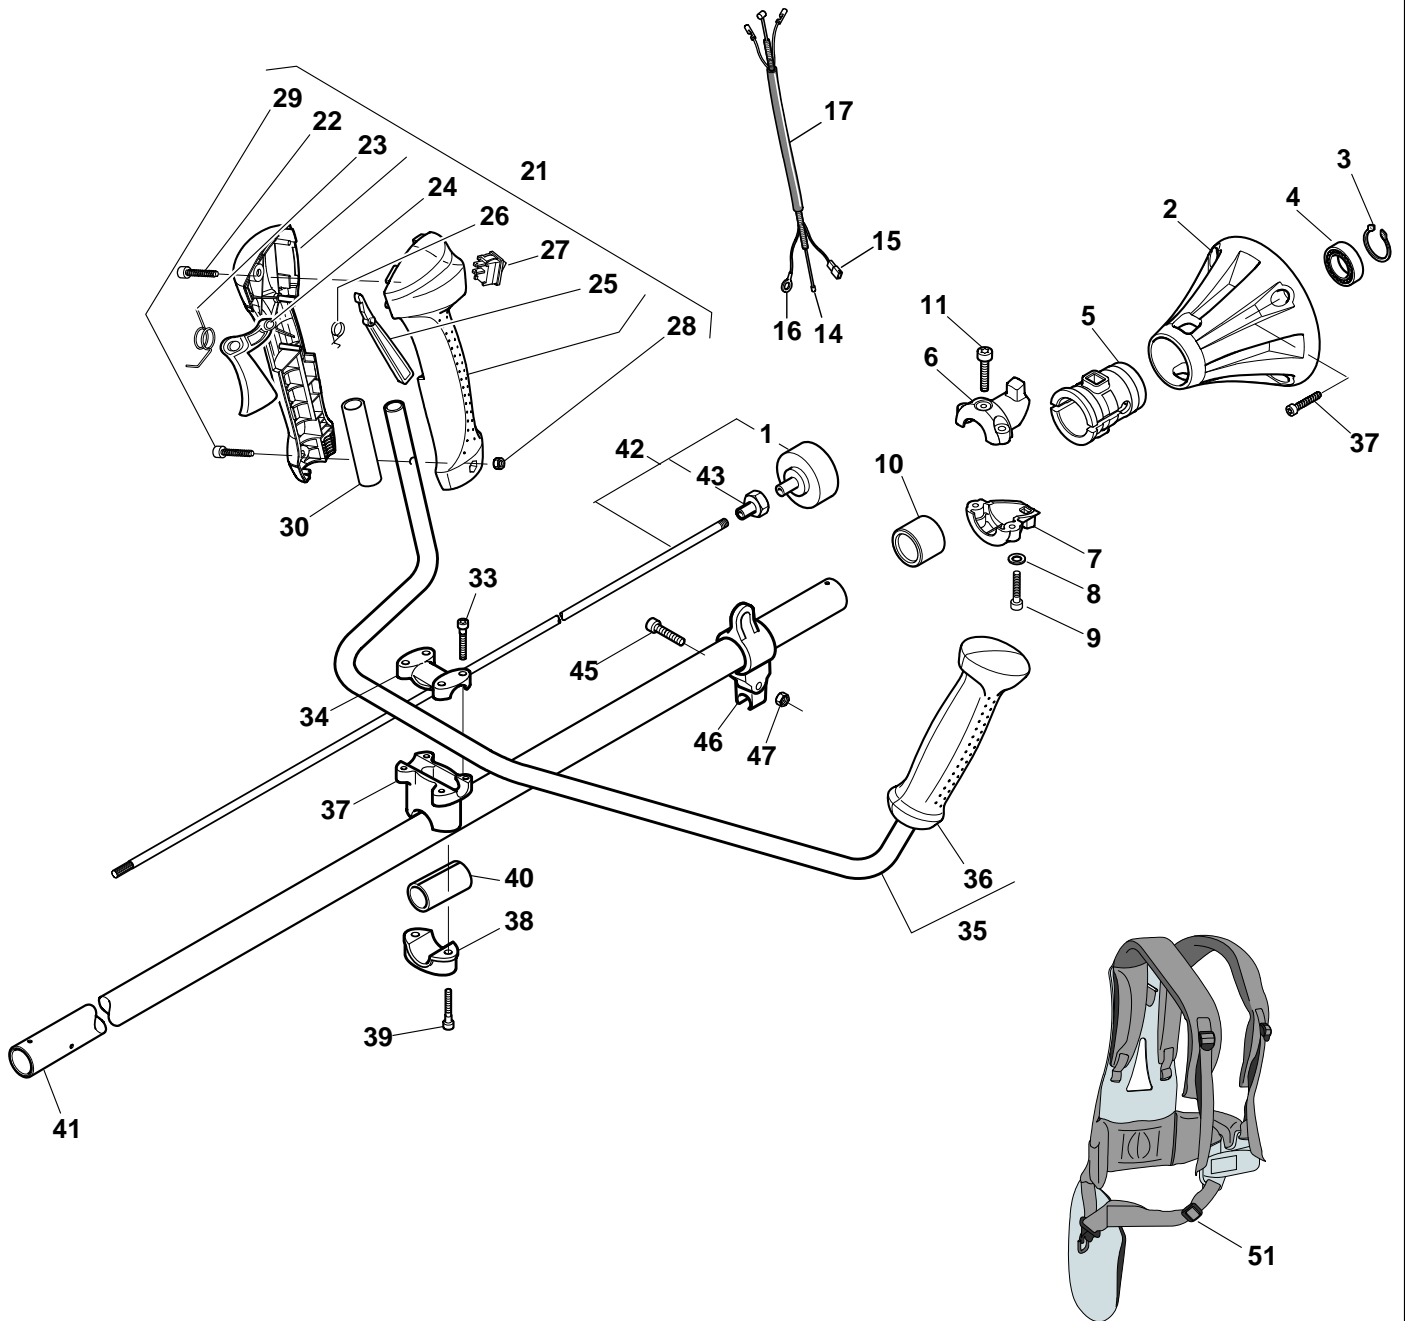

XB 29 DS

Handle-transmission

Pos.	Part no.	Q.ty	Description	Remarks
1	4121881/1	1	Clutch Drum	
2	323782006/0	1	Support Trasm.Assy	
3	3353080	1	Seeger Ring	
4	3112170	1	Bearing	
5	323275018/0	1	Grommet	
6	323720002/0	1	Support	
7	323720003/0	1	Support	
8	2370050	2	Washer	
9	2135030	2	Screw	
10	323044218/0	1	Bushing	
11	2135010	1	Screw	
14	123066020/0	1	Wire Ass.Y	
15	123065024/0	1	Coil-Switch Cable	
16	123065025/0	1	Earth Cable	
17	3786240	1	Wire Sheath	
21	383300021/0	1	Handle Ass.Y (Incl.2-9)	
22	2123030	1	Screw	
23	3654270/1	1	Spring	
24	323315083/0	1	Throttle Lever	
25	323315084/0	1	Safety Lever	
26	3654280/1	1	Spring	
27	3210970	1	Stop Switch	
28	12154330/0	1	Nut	
29	2135050	1	Screw	
30	23655001/0	1	Reduction	
33	2135060	4	Screw	
34	4541500/1	1	Upper Handgrip Support	
35	383394008/0	1	Handle Ass.Y	
36	323395052/0	1	Left Handle	
37	2132110	4	Screw	
37	4541490/1	1	Handle Support	
38	4541510	1	Lower Handgrip Support	
39	2135050	2	Screw	
40	3721410	2	Rubber Facing	
41	383869067/0	1	Trasmission Pipe Ass.Y	
42	4251410	1	Transm.Shaft Ass.Y (Incl.26-27)	
43	3642221	1	Bearing Hub	
45	2135040	1	Screw	
46	23780000/0	1	Harness Support	
47	2412030	1	Nut	
51	123046000/0	1	Harness