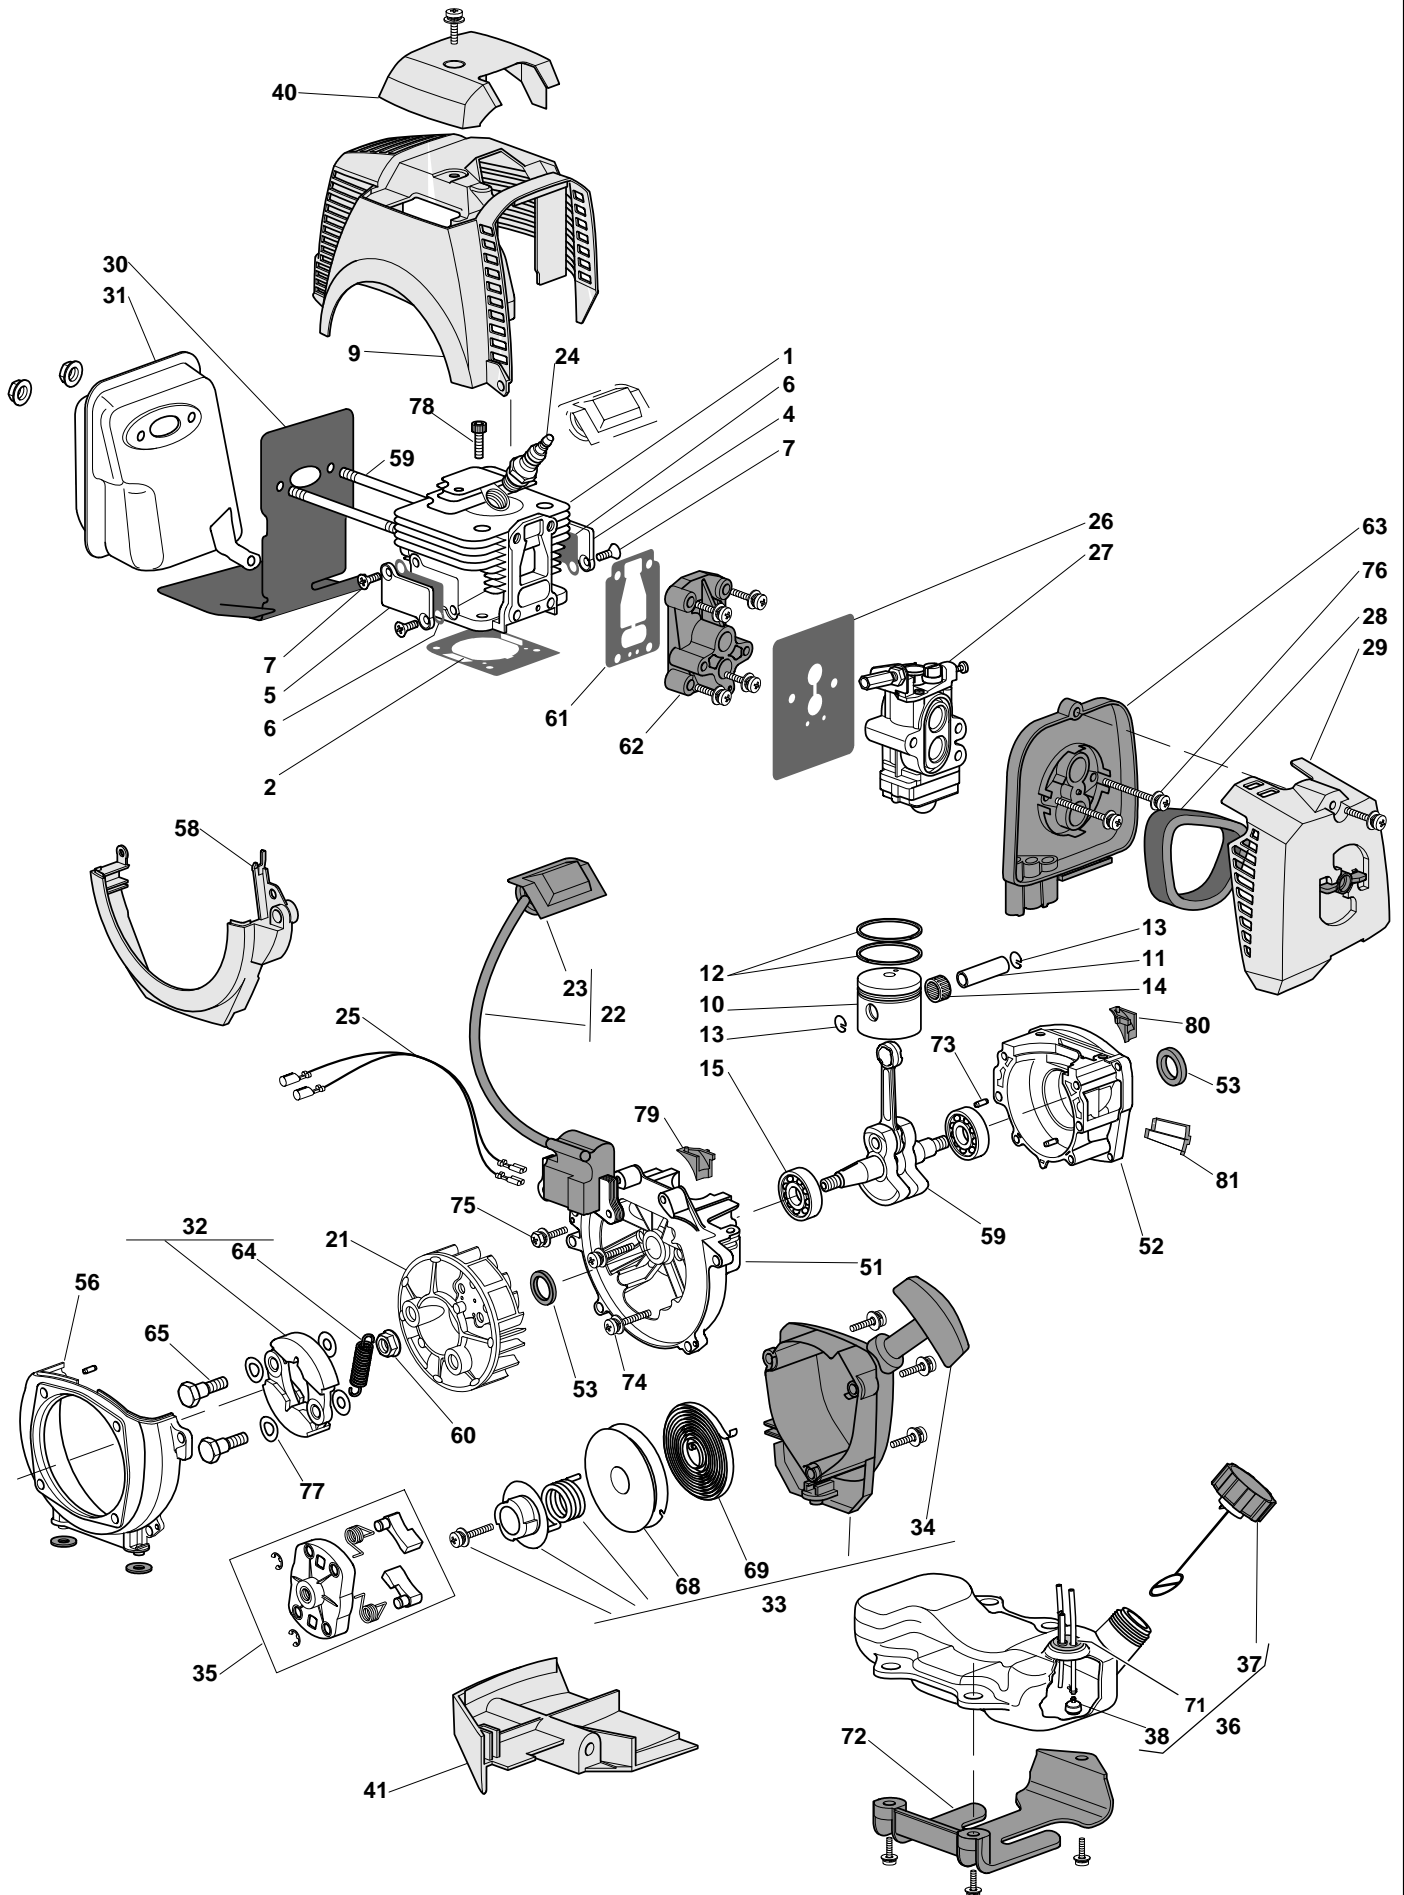

XB 29 DS

Engine

Pos.	Part no.	Q.ty	Description	Remarks
1	123071019/0	1	Cylinder	
2	123280056/0	1	Cylinder Gasket	
4	123109568/0	1	Cover	
5	123109569/0	1	Cover	
6	123280032/0	2	Gasket	
7	123878054/0	4	Screw	
9	323106028/0	1	Red Cylinder Cover	
10	123590004/0	1	Piston	
11	123760001/0	1	Piston Pin	
12	123204007/0	2	Piston Ring	
13	123202002/0	2	Washer, Piston Pin	
14	123235003/0	1	Needle Bearing	
15	114215215/0	2	Bearing	
21	123880005/0	1	Flywheel	
22	123044012/0	1	Electronic Coil	
23	323053003/0	1	Spark Plug Cover	
24	3210024	1	Spark Plug	
25	183065028/0	1	Earth Cable	
26	123280033/0	1	Intake-Carb Gasket	
27	123054029/0	1	Carburettor	
28	123220009/0	1	Air Filter	
29	183090008/0	1	Filter Cover, Red	
30	123280028/0	1	Gasket	
31	183740013/0	1	Muffler	
32	183215005/0	1	Clutch Ass.Y	
33	183058034/0	1	Starter Ass.Y	
34	123300007/0	1	Starter Handle	
35	123082002/0	1	Starter Cup Ass.Y	
36	183733005/0	1	Fuel Tank Ass.Y	
37	183790008/0	1	Cap Ass'Y, Fuel Tank	
38	183520004/0	1	Intake Filter	
39	123878061/0	2	Double-Screw Bolt	
40	323109562/0	1	Red Cover, Spark Plug	
41	323600065/0	1	Lower Guard, Red	
51	123685005/0	1	Crank Case	
52	123685004/0	1	Crank Case	
53	119035160/0	2	Seal Ring	
56	123208410/0	1	Transm.Support Case	
58	323109565/0	1	Case, Red	
59	123020026/0	1	Crankshaft	
60	123120005/0	1	Nut	
61	123280052/0	1	Intake Manif-Gasket	
62	123073510/0	1	Intake Manifold	
63	123040002/0	1	Air Cleaner Base	
64	123430586/0	1	Spring	
65	123878059/0	2	Screw	
68	123604008/0	1	Starter Pulley	
69	123430589/0	1	Spring	
71	123275022/0	1	Grommet Ass.Y	
72	123784005/0	1	Guard	
73	123753002/0	2	Centring Pin	
74	123878066/0	3	Screw	
75	123878064/0	2	Screw	
76	123878065/0	2	Screw	
77	123657010/0	2	Washer	
78	123878063/0	4	Screw	
79	123294001/0	1	Guide	
80	123294000/0	1	Guide	
81	123109559/0	1	Guard