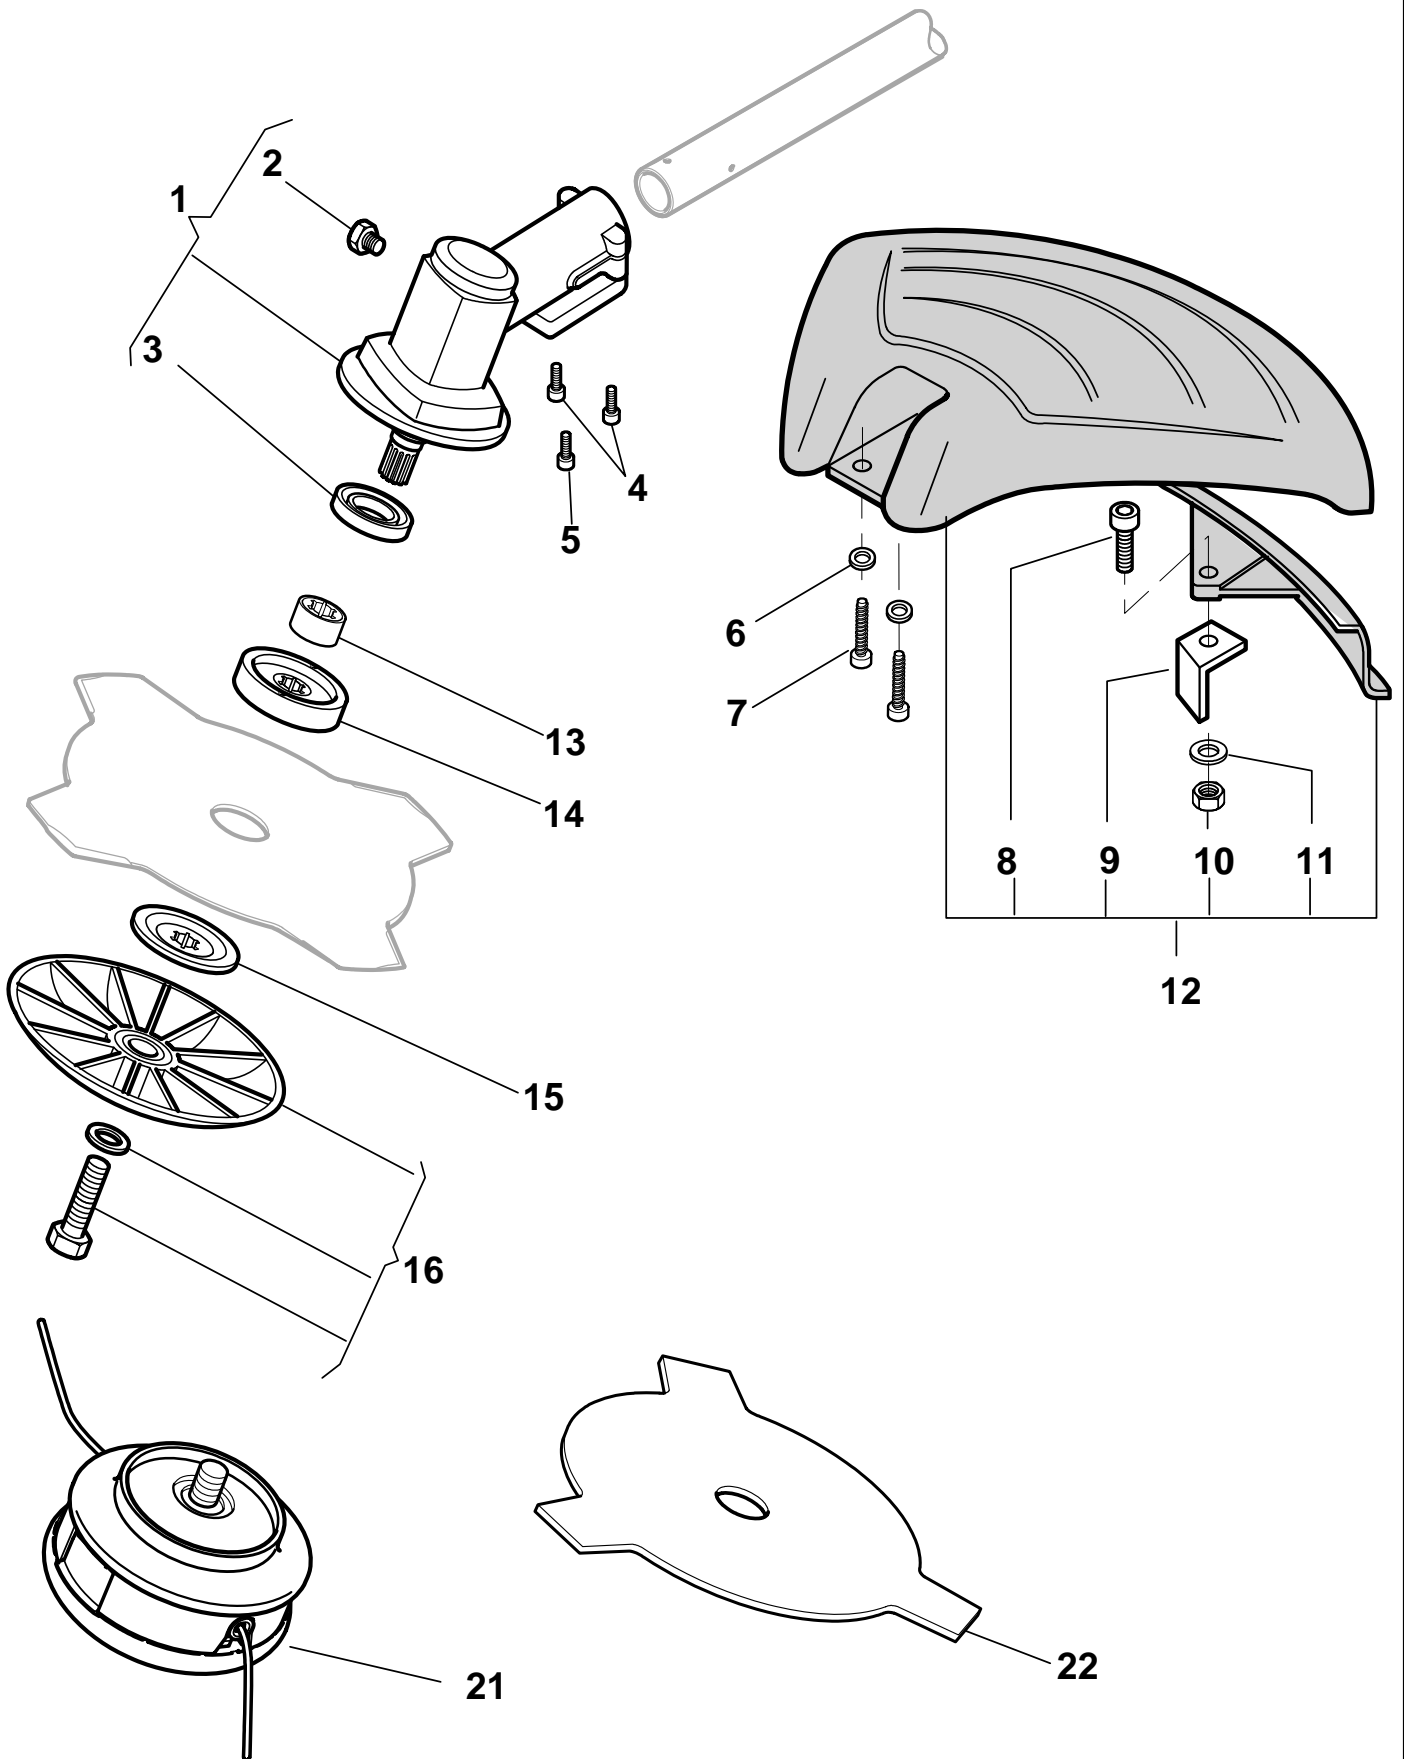

XB 29 DS

Gear case

Pos.	Part no.	Q.ty	Description	Remarks
1	4252770/2	1	Gear Case Assy (Incl. 2+21) [Ø24]	
2	2653460	1	Screw	
3	3121180	1	Oil Seal	
4	2135050	2	Screw	
5	2653090	1	Screw	
6	2312150	2	Washer	
7	2135060	2	Screw	
8	2135030	1	Screw	
9	3615000	1	Line Cutter	
10	12154330/0	1	Nut	
11	2312150	1	Washer	
12	8563570	1	Safety Cover Ass.Y (Incl.40-43)	
13	3660680	1	Collar	
14	3641650	1	Upper Ring Nut	
15	3612650	1	Lower Ring Nut	
16	4560610	1	Stabilizer	
21	4353240/1	1	2 Hedges Nylon Head	
22	6031172	1	3 Teeth Disc 25 Cm