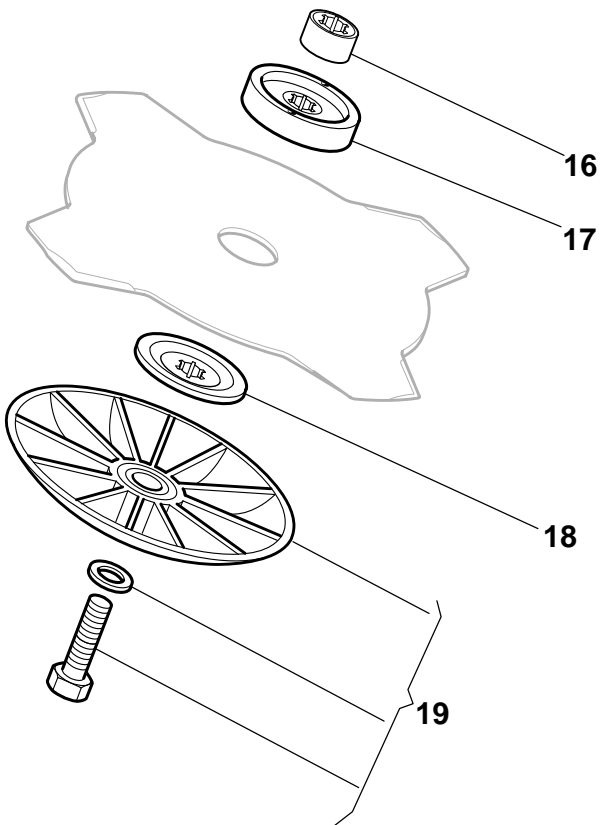

XB 34

Handle-transmission

Pos.	Part no.	Q.ty	Description	Remarks
1	8562620/1	1	Handle Ass.Y (Incl.2-12)	
2	2123030	4	Screw	
4	3743475	1	Safety Lever	
5	3654300	1	Spring	
6	3743465	1	Throttle Lever	
7	3654270/1	1	Spring	
8	3612710	1	Stop Plate	
9	2123070	1	Screw	
10	3749270	1	Stop Knob	
11	3749920	2	Reduction	
12	1L4252540/1	1	Wire Ass.Y	
12	4252540	1	Wire Ass.Y	
13	3786030	1	Wire Sheath	
14	123065022/0	1	Coil-Switch Cable	
15	3211120	1	Earth Cable (Black)	
16	23300001/0	1	Front Handle	
17	2135050	2	Screw	
18	2312090	2	Washer	
19	2461030	2	Nut	
20	8251201	1	Trasmission Pipe Ass.Y	
21	4251400	1	Trasmission Shaft	
22	4121861/1	1	Clutch	
23	8562960	1	Support Trasm.Assy	
24	3353080	1	Seeger Ring	
25	3112170	1	Bearing	
26	2135160	4	Screw	
27	2123030	4	Screw	
28	3744260	1	Shock Absorber	
29	2123110	2	Screw	
30	2123100	1	Screw	
31	8563570	1	Safety Cover Ass.Y (Incl.40-43)	
32	12154330/0	1	Nut	
33	2312150	1	Washer	
34	3615000	1	Line Cutter	
35	2135030	1	Screw	
36	2135060	2	Screw	
37	2312150	2	Washer	
38	23170000/0	1	Spacer	
39	4253460	1	Harness	