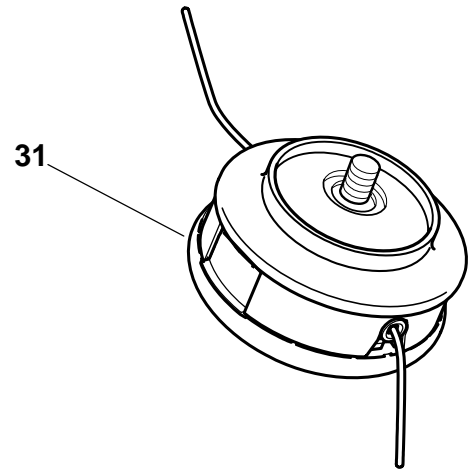

XB 34

Handle-transmission

Pos.	Part no.	Q.ty	Description	Remarks
1	8562620/1	1	Handle Ass.Y (Incl.2-12)	
2	2123030	4	Screw	
4	3743475	1	Safety Lever	
5	3654300	1	Spring	
6	3743465	1	Throttle Lever	
7	3654270/1	1	Spring	
8	3612710	1	Stop Plate	
9	2123070	1	Screw	
10	3749270	1	Stop Knob	
11	3749920	2	Reduction	
12	1L4252540/1	1	Wire Ass.Y	
12	4252540	1	Wire Ass.Y	
13	3786030	1	Wire Sheath	
14	123065022/0	1	Coil-Switch Cable	
15	3211120	1	Earth Cable (Black)	
16	23300001/0	1	Front Handle	
17	2135050	2	Screw	
18	2312090	2	Washer	
19	2461030	2	Nut	
20	8251201	1	Trasmission Pipe Ass.Y	
21	4251400	1	Trasmission Shaft	
22	4121861/1	1	Clutch	
23	8562960	1	Support Trasm.Assy	
24	3353080	1	Seeger Ring	
25	3112170	1	Bearing	
26	2135160	4	Screw	
27	2123030	4	Screw	
28	3744260	1	Shock Absorber	
29	2123110	2	Screw	
30	2123100	1	Screw	
31	8563570	1	Safety Cover Ass.Y (Incl.40-43)	
32	12154330/0	1	Nut	
33	2312150	1	Washer	
34	3615000	1	Line Cutter	
35	2135030	1	Screw	
36	2135060	2	Screw	
37	2312150	2	Washer	
38	23170000/0	1	Spacer	
39	4253460	1	Harness	