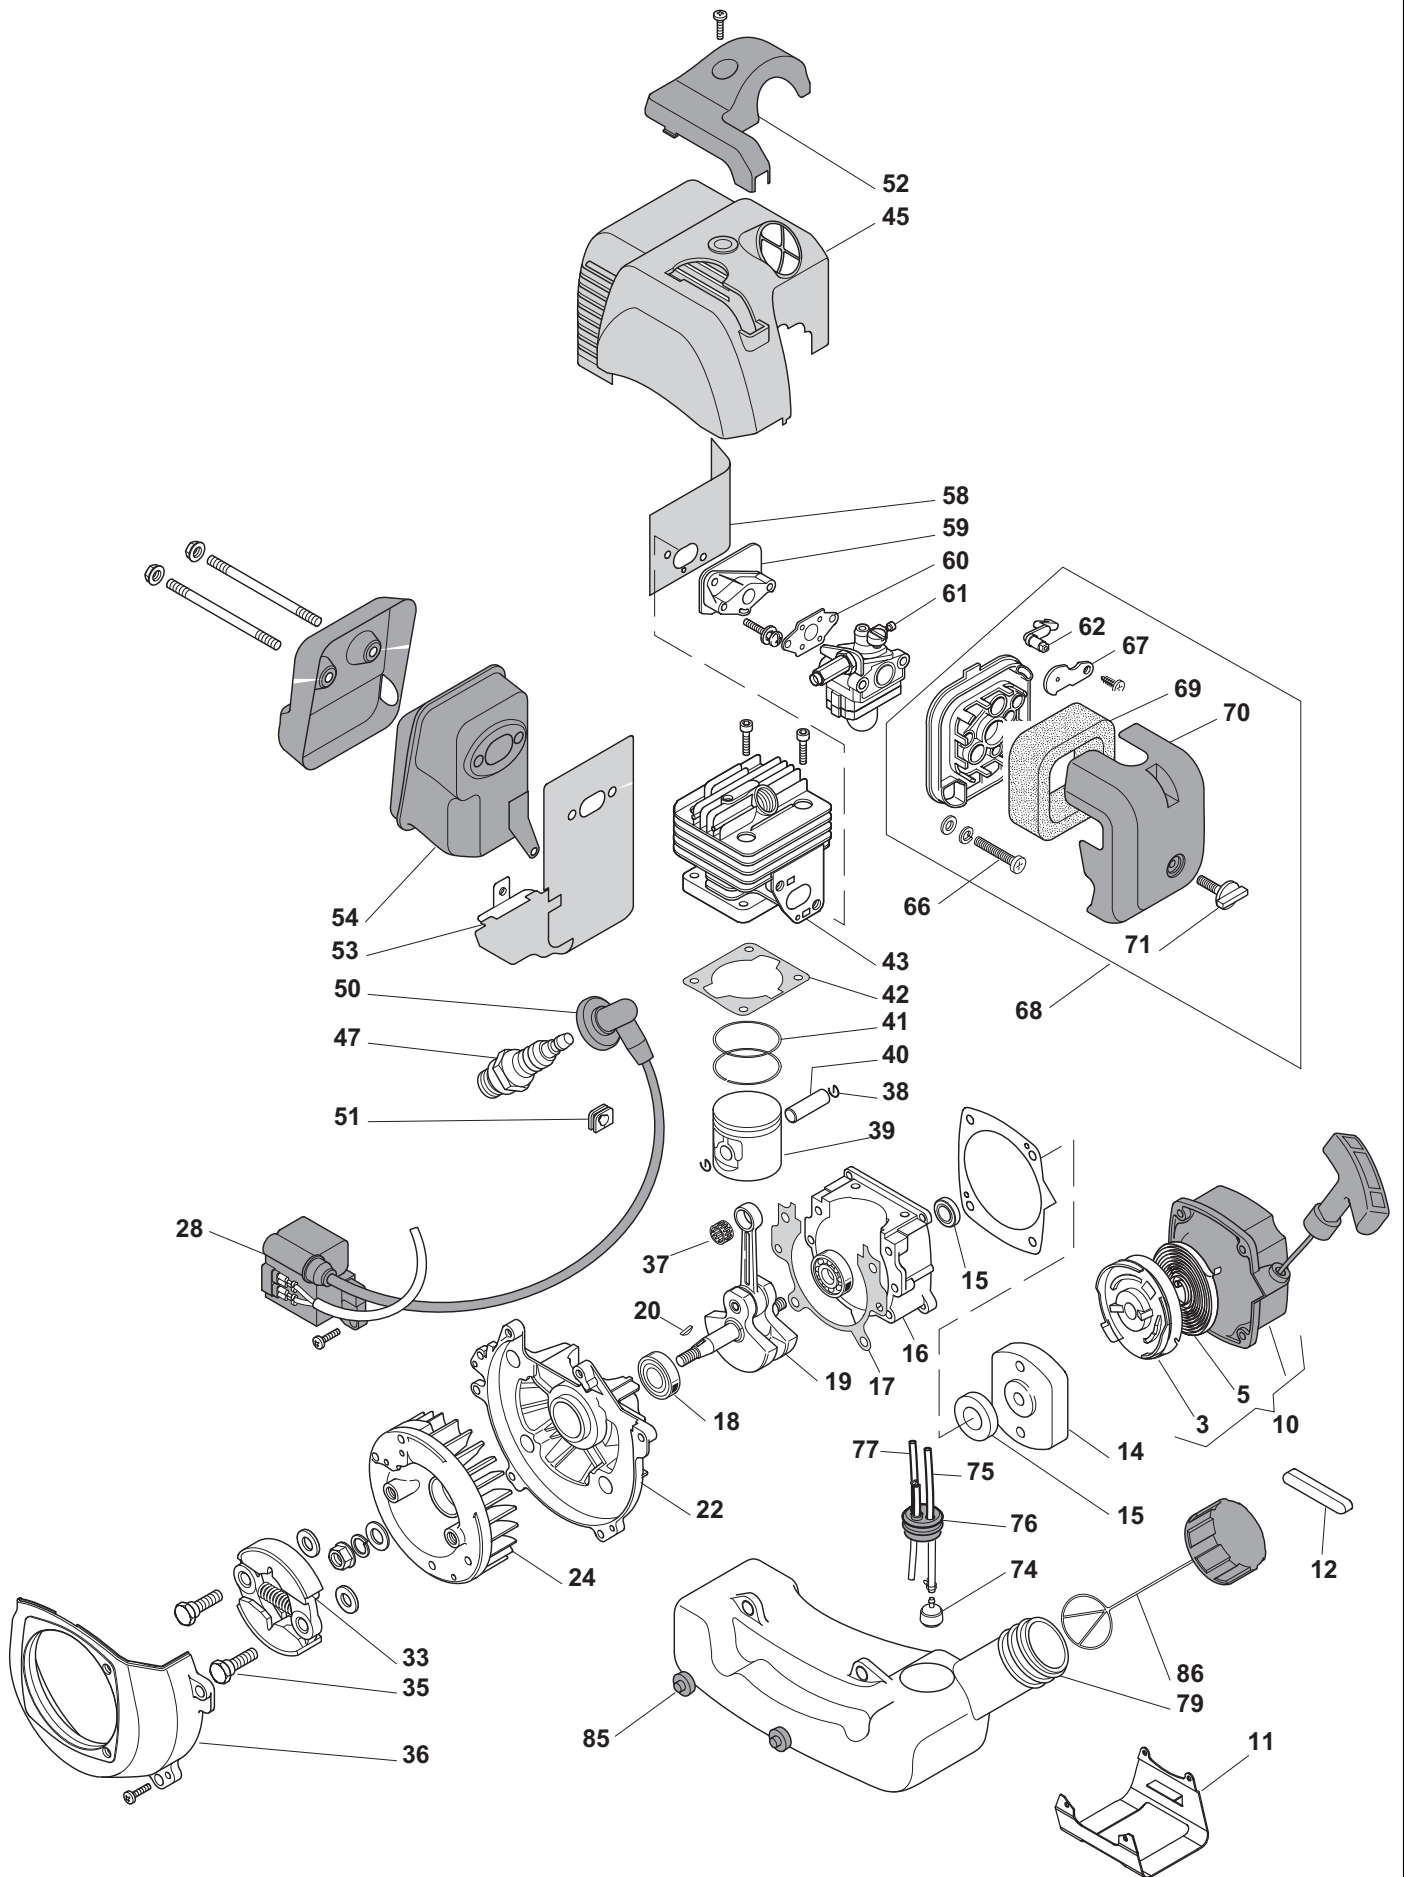

XB 34

Engine

Pos.	Part no.	Q.ty	Description	Remarks
3	123604007/0	1	Starter Pulley	
5	123430585/0	1	Spring	
10	183058041/0	1	Starter Ass.Y	
11	123784010/0	1	Engine Support	
12	123275034/0	1	Grommet	
14	183082004/0	1	Starter Cup Ass.Y	
15	119035159/0	2	Seal Ring	
16	123685026/0	1	Crank Case	
17	123280047/0	1	Gasket	
18	114215218/0	2	Ball Bearing	
19	123020025/0	1	Crankshaft	
20	123072002/0	1	Key	
22	123685027/0	1	Crank Case	
24	123880018/0	1	Flywheel	
28	123044018/0	1	Electronic Coil	
32	123430583/0	1	Clutch Ass.Y	
35	123878058/0	2	Screw	
36	123208422/0	1	Transm.Support Case	
37	123235007/0	1	Needle Bearing	
38	123202009/0	2	Circlip	
39	123590008/0	1	Piston	
40	123760007/0	1	Piston Pin	
41	123204010/0	2	Piston Ring	
42	123280045/0	1	Cylinder Gasket	
43	123071024/0	1	Cylinder	
45	123087026/0	1	Cylinder Cover Red	
47	3210024	1	Spark Plug	
50	123053002/0	1	Spark Plug Cover	
51	123275023/0	1	Grommet	
52	123109552/0	1	Cover, Spark Plug	
53	123280043/0	1	Gasket	
54	183740022/0	1	Muffler	
58	123280041/0	1	Intake Manif-Gasket	
59	123073509/0	1	Intake Manifold	
60	123280039/0	1	Intake-Carb Gasket	
61	123054026/1	1	Carburettor	
62	123315089/0	1	Choke Lever	
66	2132160	2	Screw	
67	123190000/0	1	Shutter	
68	183220003/0	1	Air Filter	
69	123220011/0	1	Air Filter	
70	123090026/0	1	Air Cleaner Cover	
71	123878056/0	1	Knob	
72	123275021/0	1	Grommet	
74	183520005/0	1	Intake Filter	
75	123867030/0	1	Tube	
77	123867031/0	1	Tube	
79	123733003/0	1	Kit Fuel Tank	
85	123280060/0	2	Grommet	
86	183790009/0	1	Fuel Cap Assy