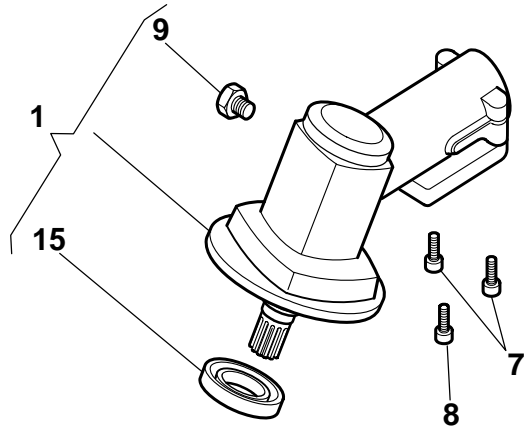

XB 34

Handle-transmission

Pos.	Part no.	Q.ty	Description	Remarks
1	8562620/1	1	Handle Ass.Y (Incl.2-12)	
2	2123030	4	Screw	
4	3743475	1	Safety Lever	
5	3654300	1	Spring	
6	3743465	1	Throttle Lever	
7	3654270/1	1	Spring	
8	3612710	1	Stop Plate	
9	2123070	1	Screw	
10	3749270	1	Stop Knob	
11	3749920	2	Reduction	
12	1L4252540/1	1	Wire Ass.Y	
12	4252540	1	Wire Ass.Y	
13	3786030	1	Wire Sheath	
14	123065022/0	1	Coil-Switch Cable	
15	3211120	1	Earth Cable (Black)	
16	23300001/0	1	Front Handle	
17	2135050	2	Screw	
18	2312090	2	Washer	
19	2461030	2	Nut	
20	8251201	1	Trasmission Pipe Ass.Y	
21	4251400	1	Trasmission Shaft	
22	4121861/1	1	Clutch	
23	8562960	1	Support Trasm.Assy	
24	3353080	1	Seeger Ring	
25	3112170	1	Bearing	
26	2135160	4	Screw	
27	2123030	4	Screw	
28	3744260	1	Shock Absorber	
29	2123110	2	Screw	
30	2123100	1	Screw	
31	8563570	1	Safety Cover Ass.Y (Incl.40-43)	
32	12154330/0	1	Nut	
33	2312150	1	Washer	
34	3615000	1	Line Cutter	
35	2135030	1	Screw	
36	2135060	2	Screw	
37	2312150	2	Washer	
38	23170000/0	1	Spacer	
39	4253460	1	Harness	