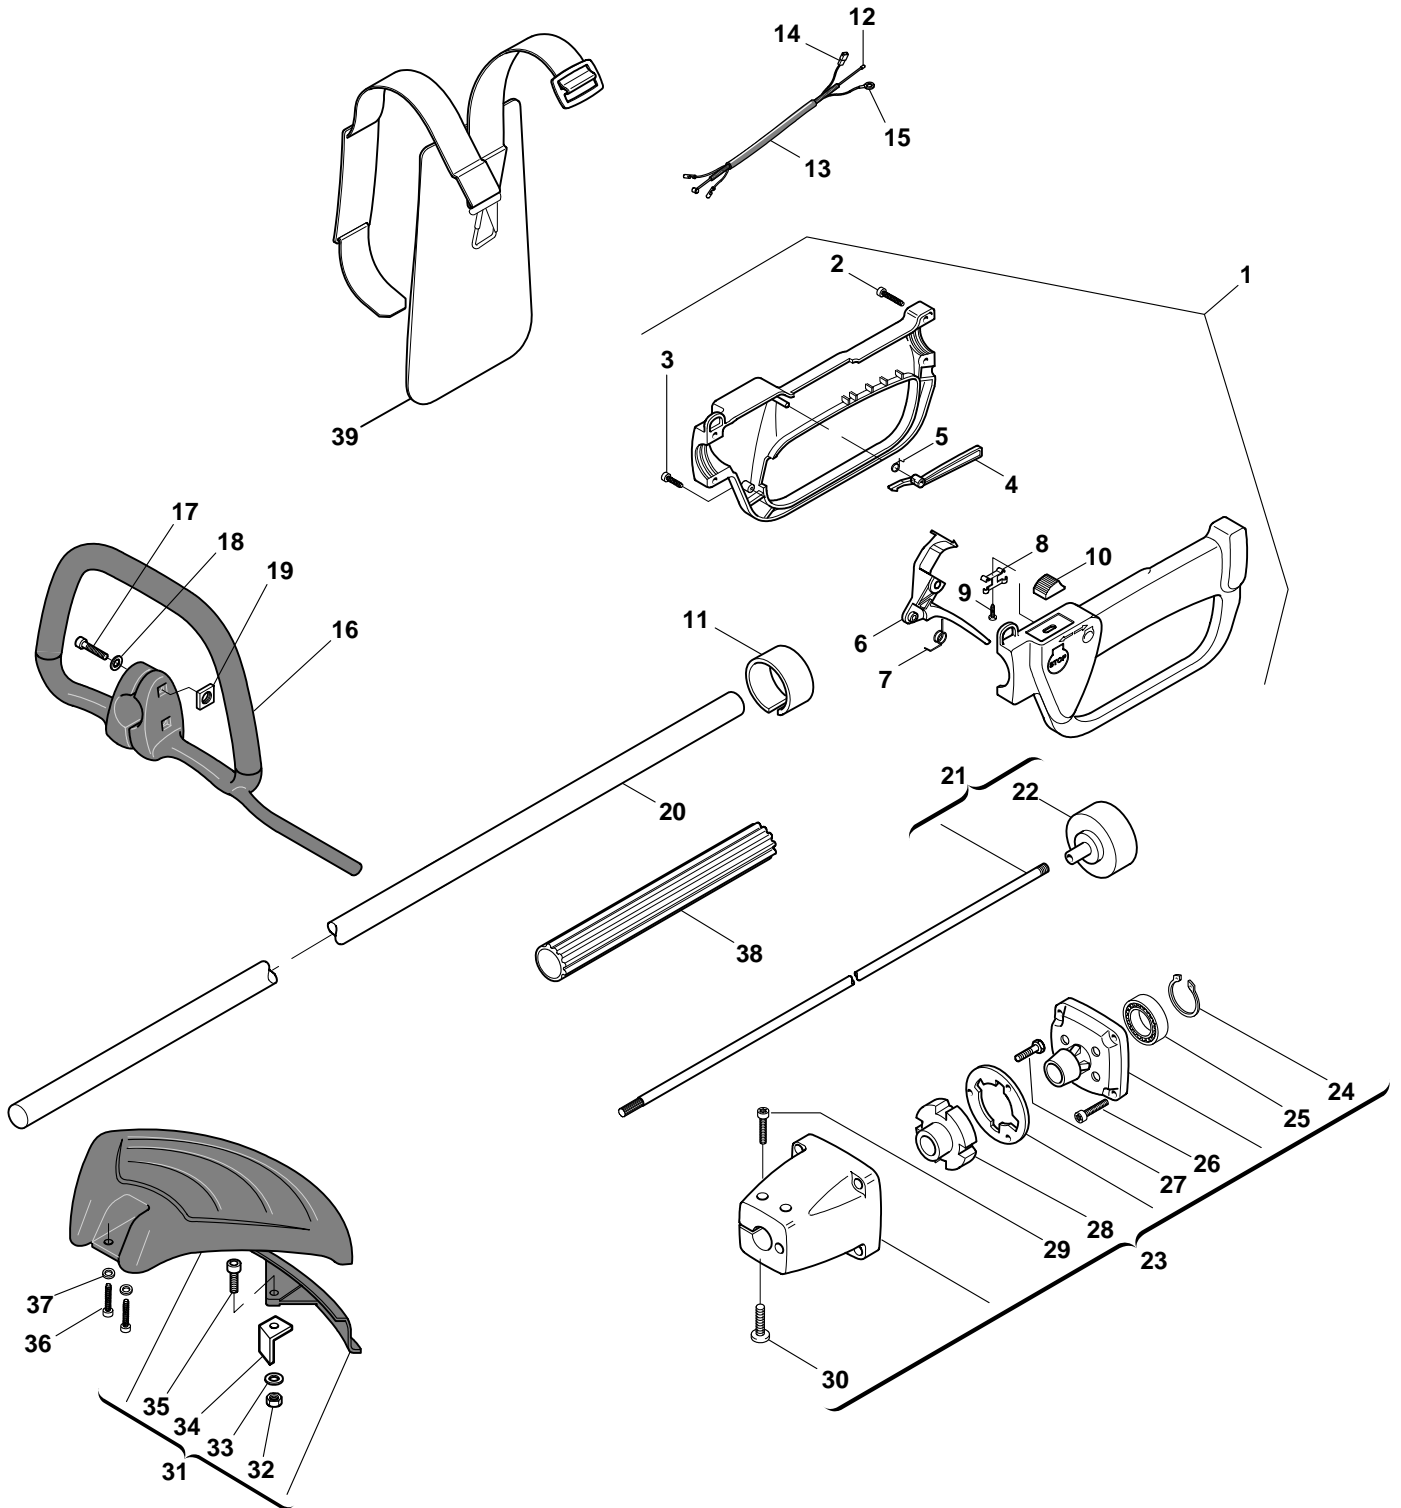

XB 34

Handle-transmission

Pos.	Part no.	Q.ty	Description	Remarks
1	8562620/1	1	Handle Ass.Y (Incl.2-12)	
2	2123030	4	Screw	
4	3743475	1	Safety Lever	
5	3654300	1	Spring	
6	3743465	1	Throttle Lever	
7	3654270/1	1	Spring	
8	3612710	1	Stop Plate	
9	2123070	1	Screw	
10	3749270	1	Stop Knob	
11	3749920	2	Reduction	
12	1L4252540/1	1	Wire Ass.Y	
12	4252540	1	Wire Ass.Y	
13	3786030	1	Wire Sheath	
14	123065022/0	1	Coil-Switch Cable	
15	3211120	1	Earth Cable (Black)	
16	23300001/0	1	Front Handle	
17	2135050	2	Screw	
18	2312090	2	Washer	
19	2461030	2	Nut	
20	8251201	1	Trasmission Pipe Ass.Y	
21	4251400	1	Trasmission Shaft	
22	4121861/1	1	Clutch	
23	8562960	1	Support Trasm.Assy	
24	3353080	1	Seeger Ring	
25	3112170	1	Bearing	
26	2135160	4	Screw	
27	2123030	4	Screw	
28	3744260	1	Shock Absorber	
29	2123110	2	Screw	
30	2123100	1	Screw	
31	8563570	1	Safety Cover Ass.Y (Incl.40-43)	
32	12154330/0	1	Nut	
33	2312150	1	Washer	
34	3615000	1	Line Cutter	
35	2135030	1	Screw	
36	2135060	2	Screw	
37	2312150	2	Washer	
38	23170000/0	1	Spacer	
39	4253460	1	Harness	