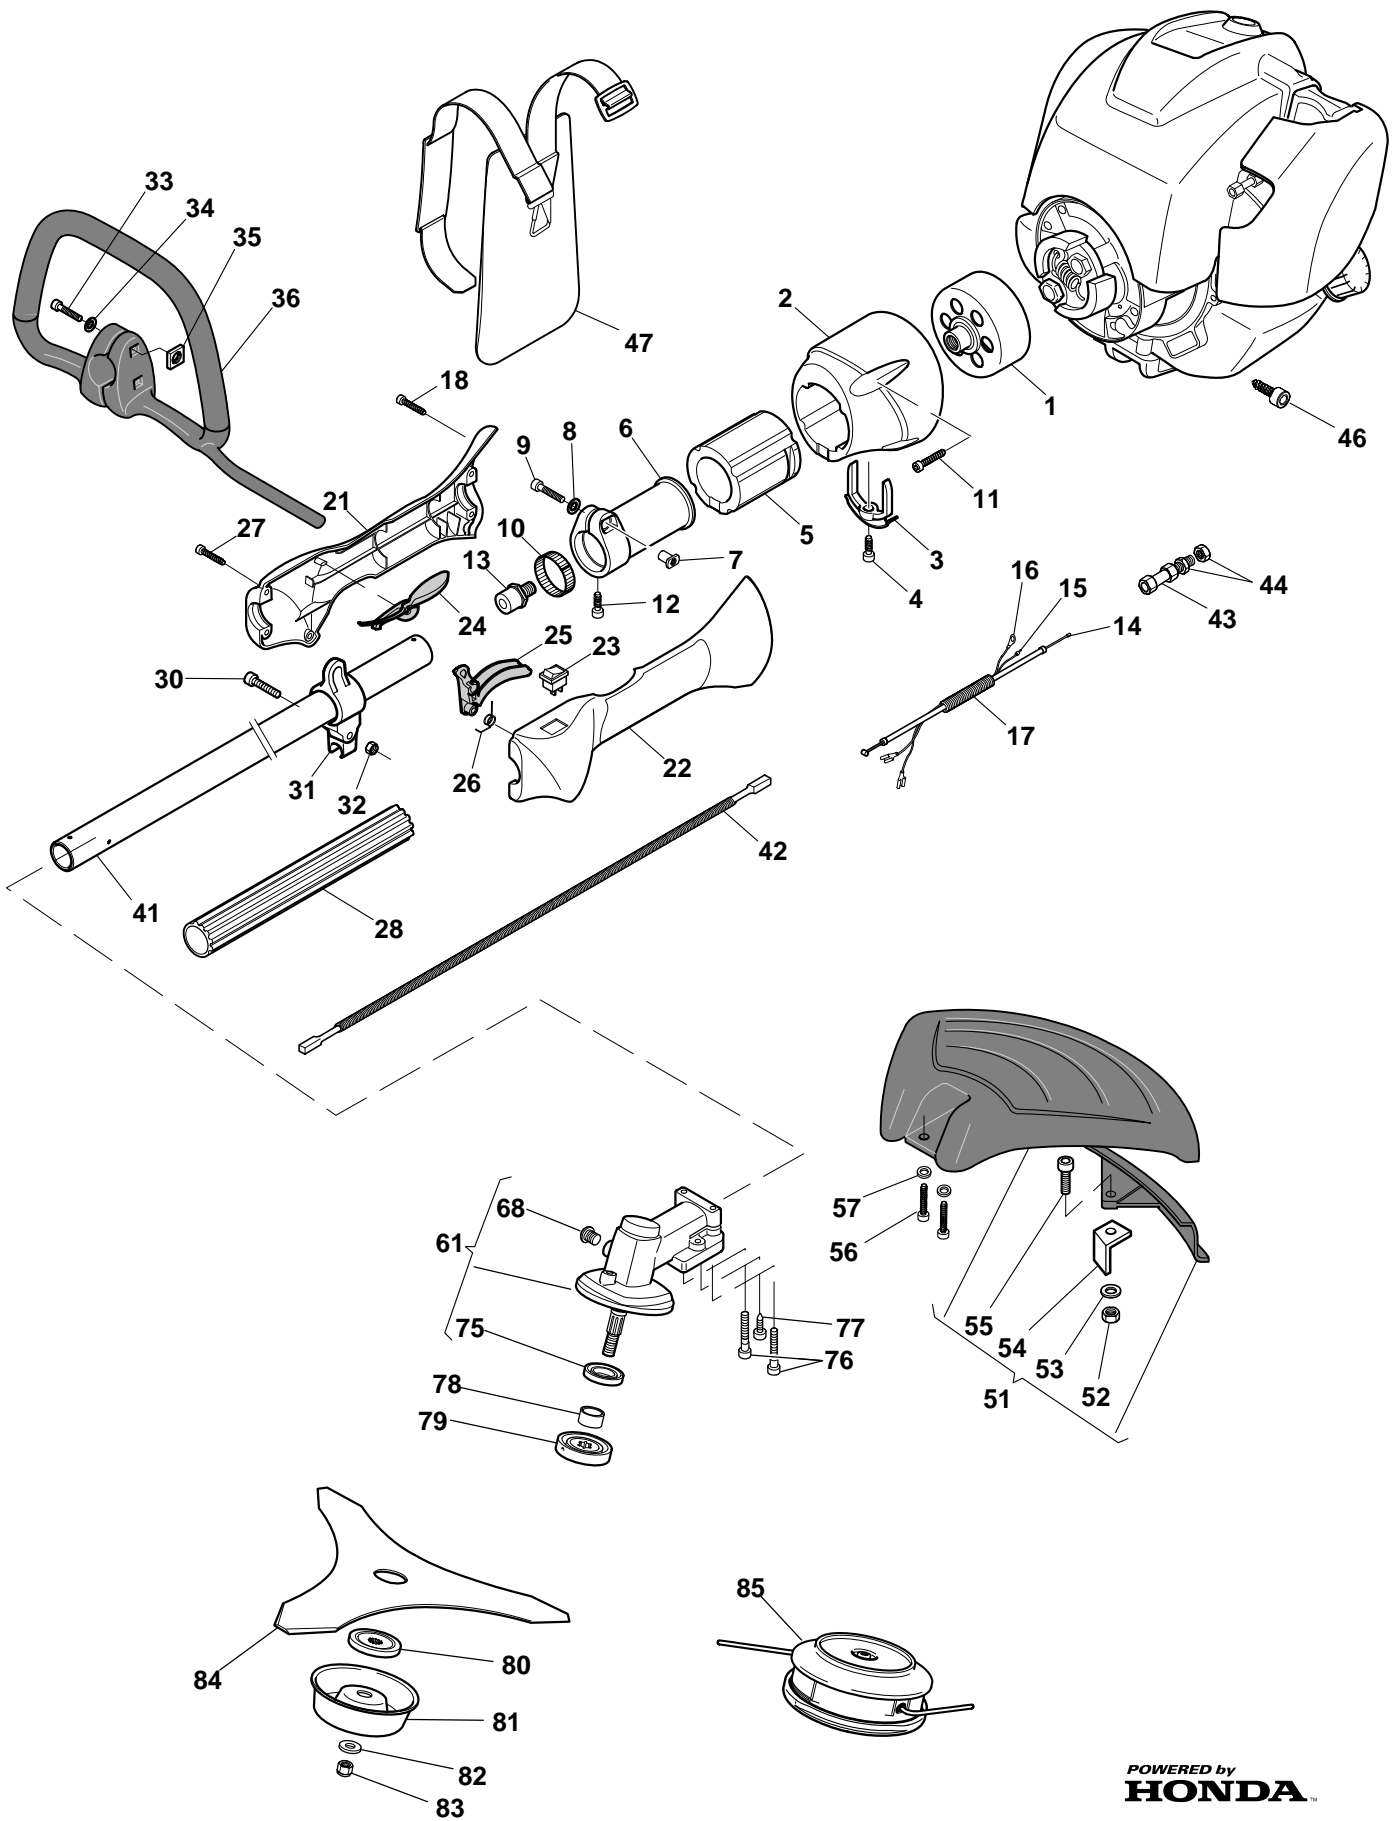

XB 425 H

Handle-transmission

Pos.	Part no.	Q.ty	Description	Remarks
1	83050004/0	1	Drum Ass'Y, Clutch	
2	23782005/0	1	Support Trasm.Assy	
3	23232001/0	1	Fork	
4	2123100	1	Screw	
5	23275000/0	1	Grommet	
6	23782003/0	1	Support	
7	3643470	1	Bushing	
8	2312020	1	Washer	
9	2135040	1	Screw	
10	3180560	1	Reduction	
11	2135150	4	Screw	
12	2123100	1	Screw	
13	23445258/0	1	Bearing Hub	
14	23066000/0	1	Wire Ass.Y	
15	23065000/0	1	Coil-Switch Cable	
16	23065004/0	1	Earth Cable	
17	23290000/0	1	Wire Sheath	
18	2123100	1	Screw	
21	23700002/0	1	Right Handgrip	
22	23700003/0	1	Left Handgrip	
23	3210970	1	Stop Switch	
24	23315055/0	1	Safety Lever	
25	23315054/0	1	Throttle Lever	
26	23430551/1	1	Spring	
27	2123030	4	Screw	
28	23170000/0	1	Spacer	
30	2135040	1	Screw	
31	23780000/0	1	Harness Support	
32	2412030	1	Nut	
33	2135050	2	Screw	
34	2312090	2	Washer	
35	2461030	2	Nut	
36	23300001/0	1	Front Handle	
41	4252880	1	Trasmission Pipe Ass.Y	
42	4630101	1	Transmission Shaft Ass.Y	
43	3630600/1	1	Throttle Cable Adjuster	
44	2412090	2	Nut	
46	2135020	1	Screw	
47	4253460	1	Harness	
51	3L8563570/1	1	Safety Cover Ass.Y	
52	2432040	1	Nut	
53	2312150	1	Washer	
54	3615000	1	Line Cutter	
55	2135030	1	Screw	
56	2135060	2	Screw	
57	2312150	2	Washer	
61	83820500/1	1	Gear Case Assy	
68	2653460	1	Screw	
75	3121180	1	Oil Seal	
76	2135050	2	Screw	
77	2653090	1	Screw	
78	3660680	1	Collar	
79	3641650	1	Upper Ring Nut	
80	3612650	1	Lower Ring Nut	
81	3615300	1	Stabilizer	
82	2321060	1	Washer	
83	2452090	1	Nut	
84	6031172	1	3 Teeth Disc 25 Cm	
85	23155000/0	1	2 Hedges Nylon Head