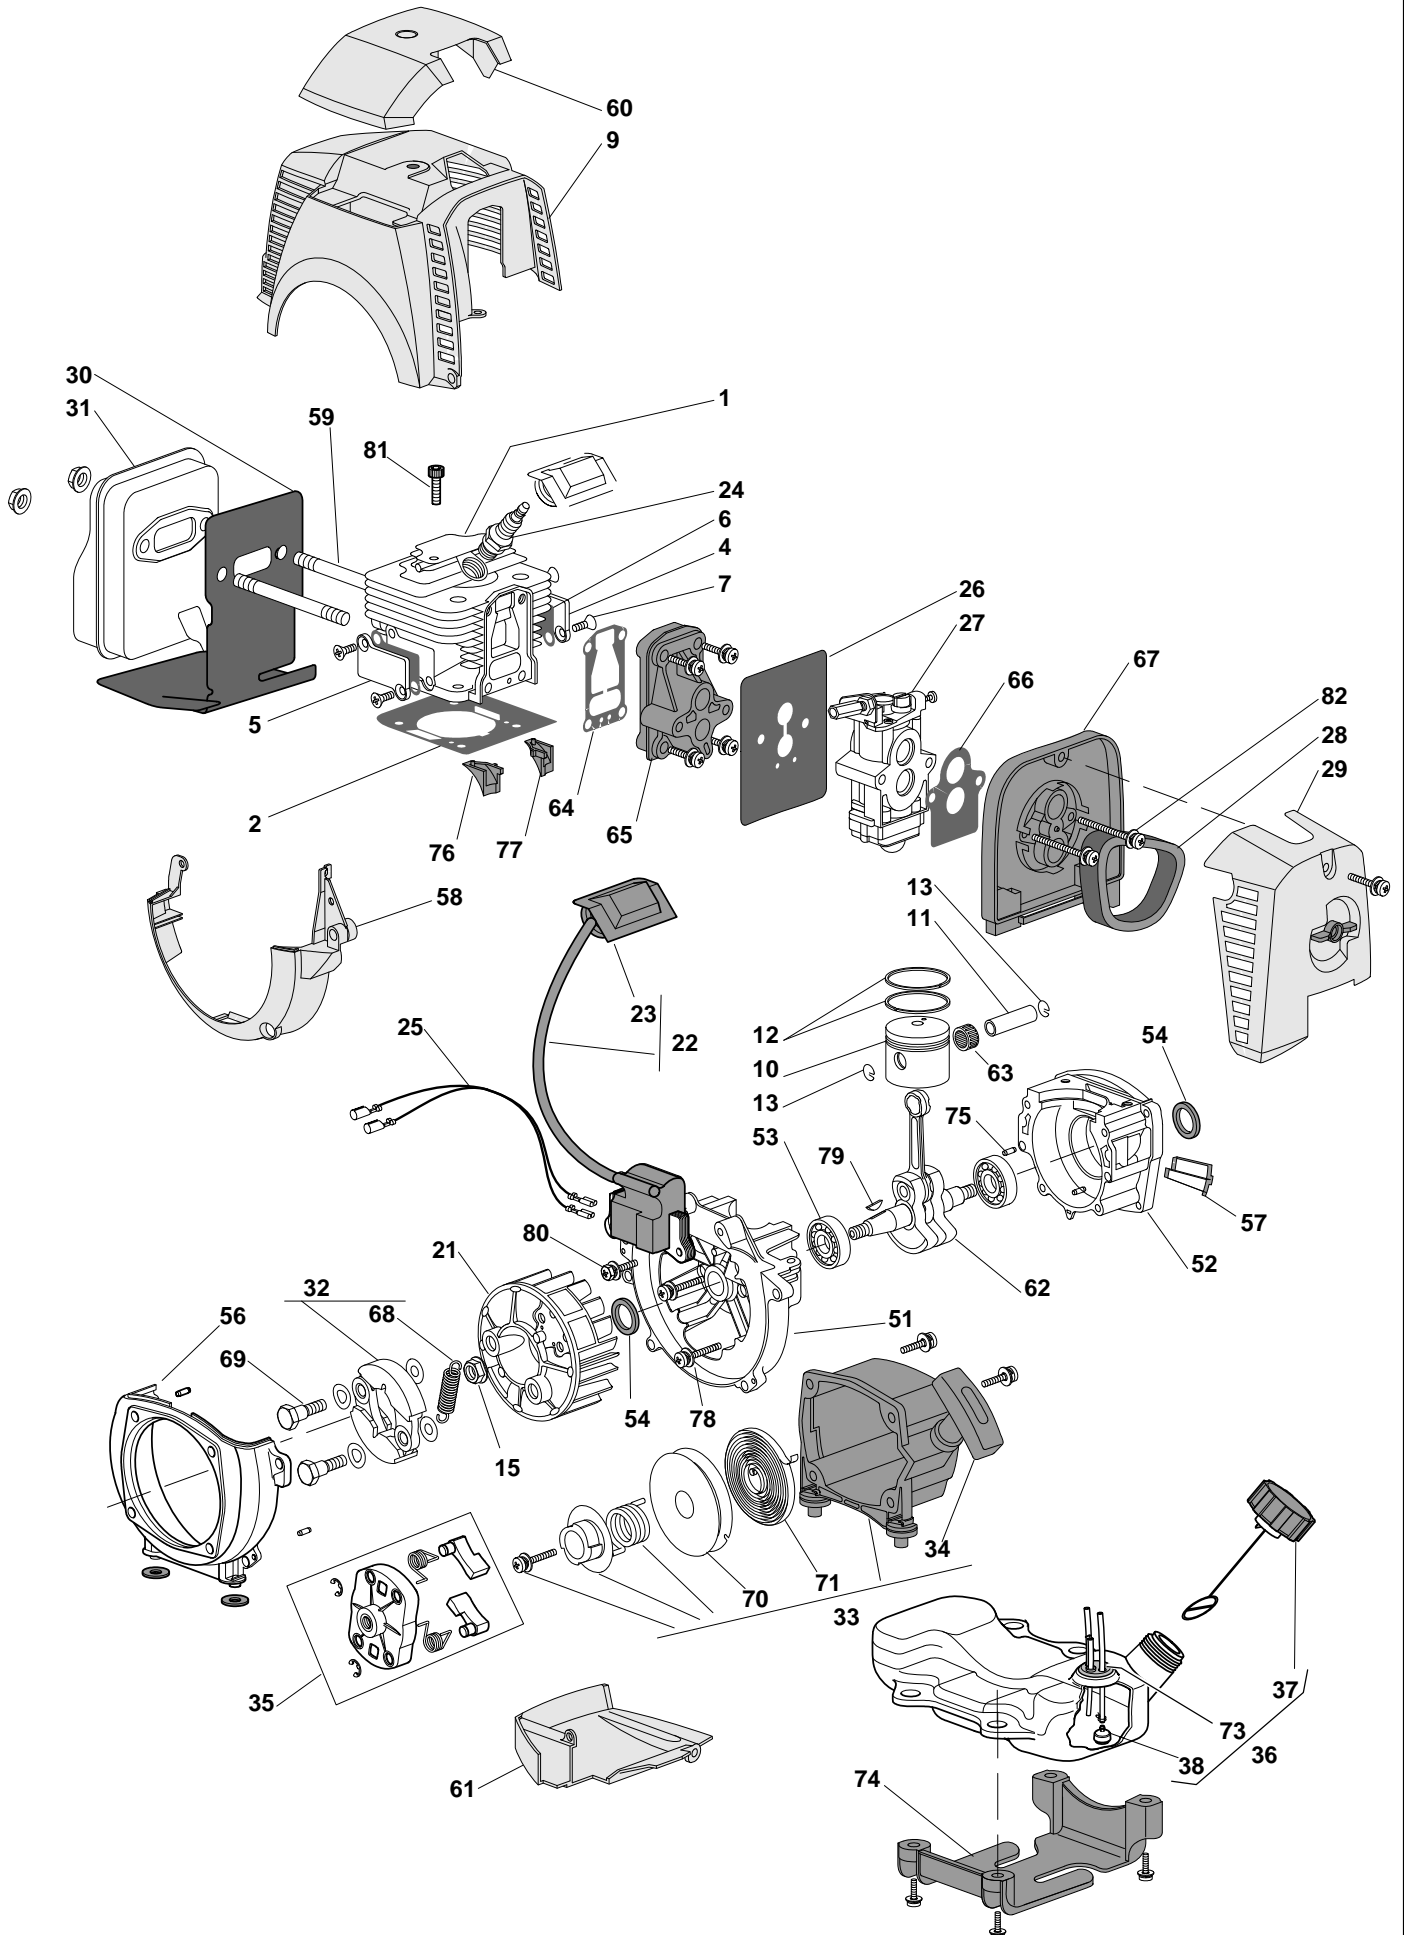

XB 43 DS

Engine

Pos.	Part no.	Q.ty	Description	Remarks
1	123071012/0	1	Cylinder	
2	123280051/0	1	Cylinder Gasket	
4	123109547/0	1	Cover	
5	123109548/0	1	Cover	
6	123280035/0	2	Gasket	
7	123878054/0	4	Screw	
9	323106030/0	1	Red Cylinder Cover	
10	123590006/0	1	Piston	
11	123760003/0	1	Piston Pin	
12	123204008/0	2	Piston Ring	
13	123202004/0	2	Washer, Piston Pin	
15	123120005/0	1	Nut	
21	123880007/0	1	Flywheel	
22	123044013/0	1	Electronic Coil	
23	323053003/0	1	Spark Plug Cover	
24	3210024	1	Spark Plug	
25	183065029/0	1	Earth Cable	
26	123280054/0	1	Intake-Carb Gasket	
27	123054031/0	1	Carburettor	
28	123220009/0	1	Air Filter	
29	183090012/0	1	Filter Cover, Red	
30	123280049/0	1	Gasket	
31	183740015/0	1	Muffler	
32	183215006/0	1	Clutch Ass.Y	
33	183058036/0	1	Starter Ass.Y	
34	123300007/0	1	Starter Handle	
35	123082004/0	1	Starter Cup Ass.Y	
36	183733007/0	1	Fuel Tank Ass.Y	
37	183790008/0	1	Cap Ass'Y, Fuel Tank	
38	183520004/0	1	Intake Filter	
51	123685009/0	1	Crank Case	
52	123685008/0	1	Crank Case	
53	114215217/0	2	Bearing	
54	119035160/0	1	Seal Ring	
55	119035161/0	1	Seal Ring	
56	123208411/0	1	Transm.Support Case	
57	123109561/0	1	Cover	
58	323109567/0	1	Case, Red	
59	123878062/0	2	Double-Screw Bolt	
60	323109564/0	1	Red Cover, Spark Plug	
61	323600067/0	1	Lower Guard, Red	
62	123020028/0	1	Crankshaft	
63	123235005/0	1	Needle Bearing	
64	123280053/0	1	Intake Manif-Gasket	
65	123073511/0	1	Intake Manifold	
66	123280055/0	1	Gasket	
67	123040001/0	1	Air Cleaner Base	
68	123430587/0	1	Spring	
69	123878060/0	2	Screw	
70	123604009/0	1	Starter Pulley	
71	123430590/0	1	Spring	
73	123275022/0	1	Grommet Ass.Y	
74	123784007/0	1	Guard	
75	123753002/0	2	Centring Pin	
76	123294004/0	1	Guide	
77	123294005/0	1	Guide	
78	123878068/0	4	Screw	
79	123072003/0	1	Flywheel Key	
80	123878064/0	2	Screw	
81	123878063/0	4	Screw	
82	123878065/0	2	Screw