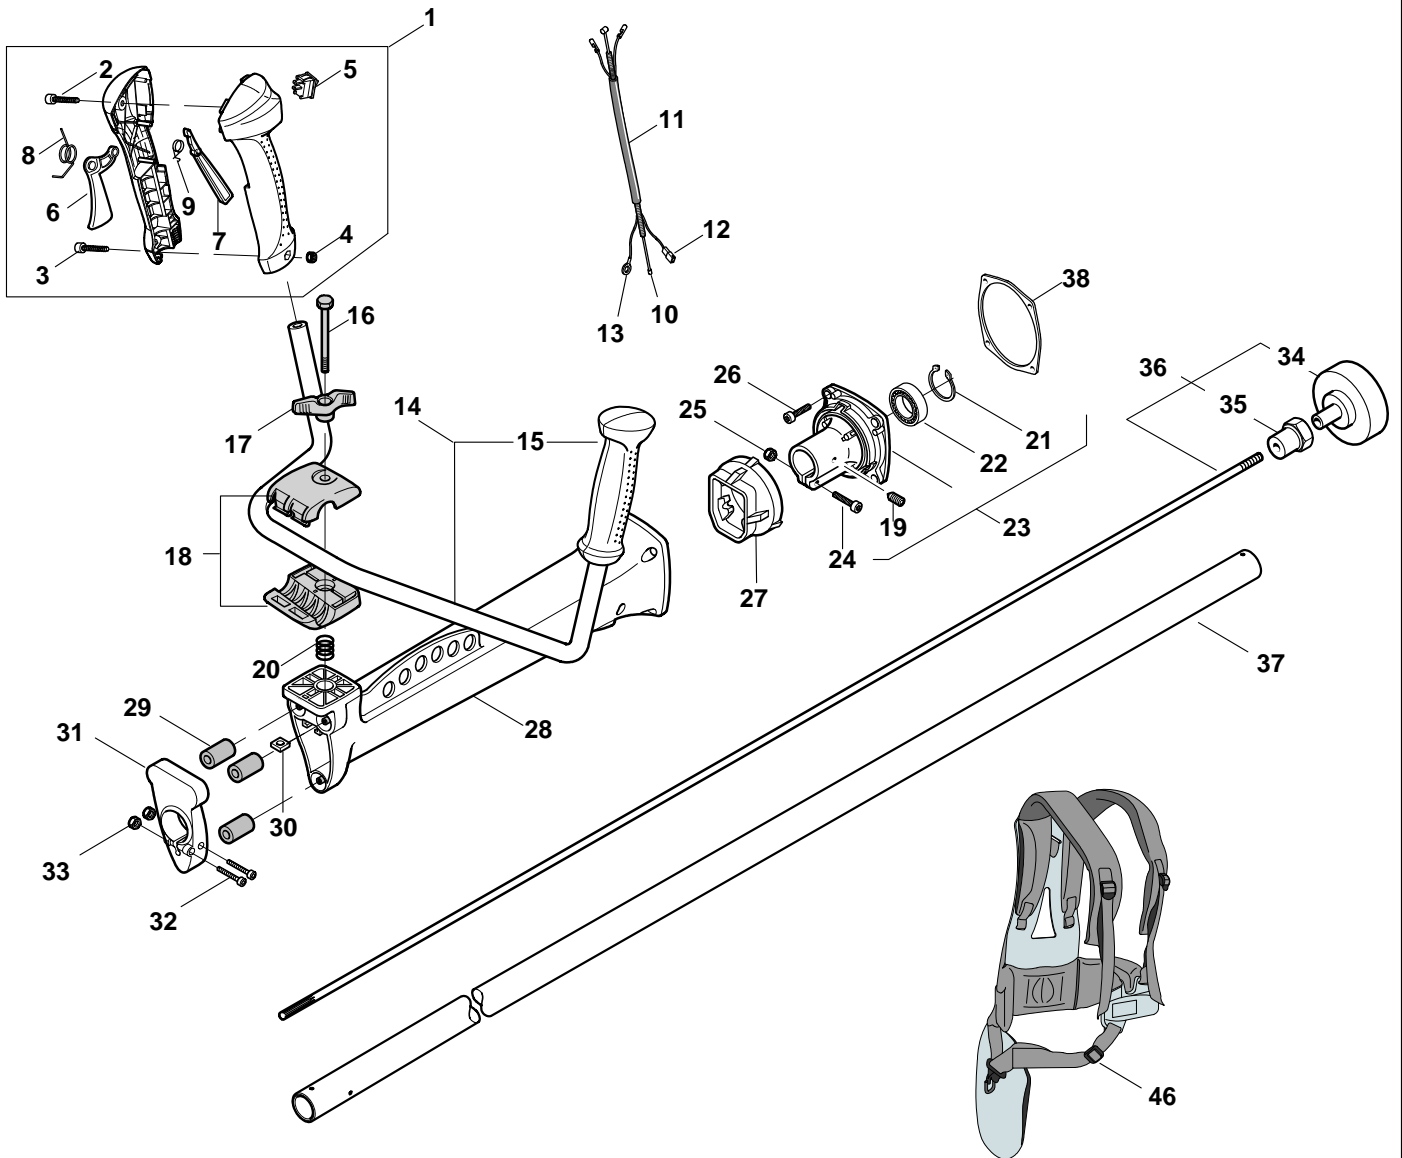

XB 43 DS

Handle-transmission

Pos.	Part no.	Q.ty	Description	Remarks
1	383300021/0	1	Handle Ass.Y (Incl.2-9)	
2	2123030	1	Screw	
3	2135050	1	Screw	
4	12154330/0	1	Nut	
5	3210970	1	Stop Switch	
6	323315083/0	1	Throttle Lever	
7	323315084/0	1	Safety Lever	
8	3654270/1	1	Spring	
9	3654280/1	1	Spring	
10	123066021/0	1	Wire Ass.Y	
11	3786220	1	Wire Sheath	
12	123065031/0	1	Coil-Switch Cable (Red)	
13	123065032/0	1	Earth Cable (Black)	
14	383394009/0	1	Handle	
15	323395053/0	1	Left Knob	
16	2112580	1	Screw	
17	3750480	1	Wing Nut	
18	8521070	1	Handgrip Support Ass.Y	
19	2126050	1	Screw	
20	3654530	1	Spring	
21	3353080	1	Seeger Ring	
22	3112170	1	Bearing	
23	8521000/1	1	Transmission Hub Ass.Y Ø 28	
24	2135150	1	Screw	
25	2432030	1	Nut	
26	2135160	4	Screw	
27	3L3744330/1	1	Rear Shock Absorber	
28	4563850/2	1	Transmission Housing	
29	3744320	3	Front Shock Absorber	
30	3615190	1	Handle Fixing Plate	
31	4563861	1	Front Housing Support Ø 28	
32	2135060	2	Screw	
33	12154330/0	2	Nut	
34	4121861/1	1	Clutch	
35	3642191	1	Bearing Hub	
36	4251400	1	Trasmission Shaft	
37	4251724	1	Trasmission Pipe Ass.Y Ø 28	
38	323208406/0	1	Flange	
41	123046002/0	1	Harness	

XB 43 DS

Gear case

Pos.	Part no.	Q.ty	Description	Remarks
1	4252790/1	1	Gear Case Assy Ø28	
2	2653460	1	Screw	
3	3121170	1	Oil Seal	
4	2135050	2	Screw	
5	2653090	1	Screw	
6	2312150	2	Washer	
7	2135060	2	Screw	
8	2135030	1	Screw	
9	3615000	1	Line Cutter	
10	12154330/0	1	Nut	
11	2312150	1	Washer	
12	8563570	1	Safety Cover Ass.Y (Incl.40-43)	
13	3641700/1	1	Collar	
14	3641640	1	Upper Ring Nut	
15	3612640	1	Lower Ring Nut	
16	4560610	1	Stabilizer	
21	3L4353000/1	1	2 Hedges Nylon Head Profi	
22	3614950	1	Plate	
23	4611880	1	4 Teeth Disc 25 Cm	
25	4562847	1	Guard	
26	6031185	1	24 Teeth Disc 25 Cm	