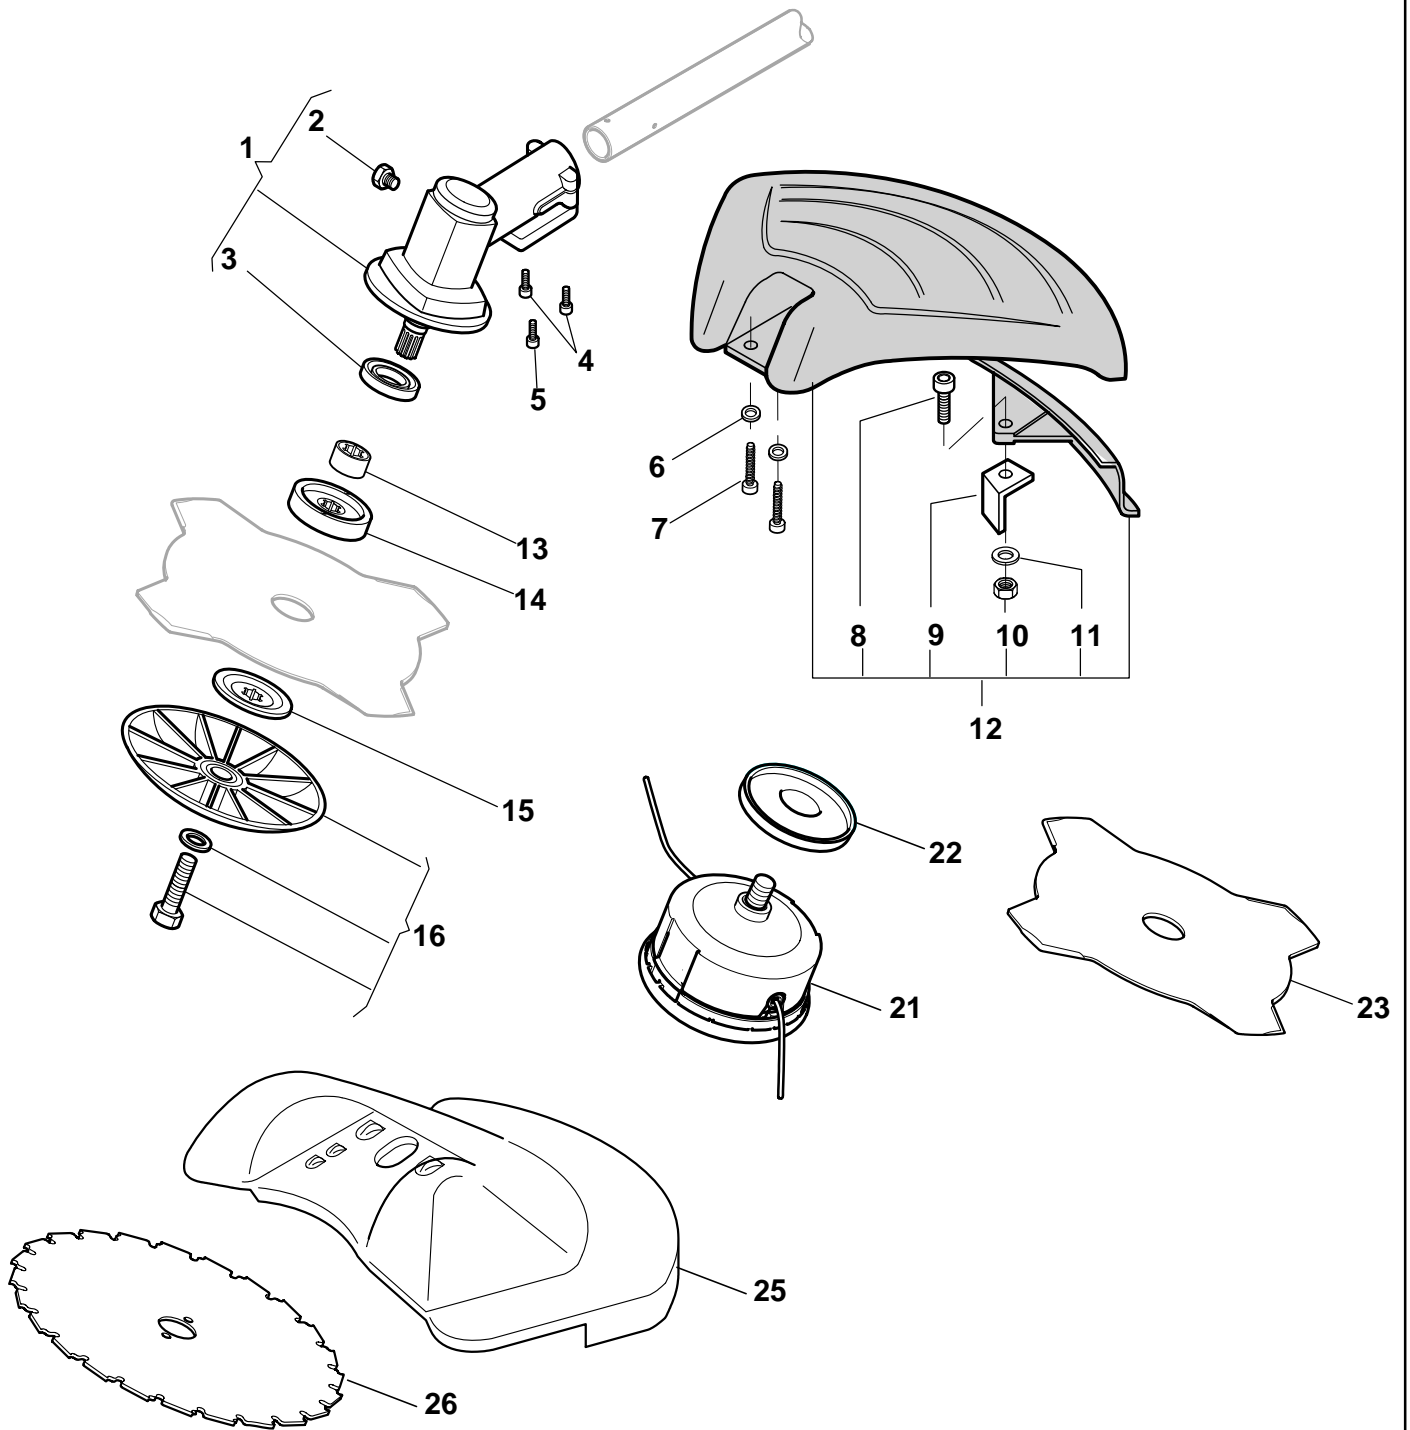

XB 43 DS

Gear case

Pos.	Part no.	Q.ty	Description	Remarks
1	4252790/1	1	Gear Case Assy Ø28	
2	2653460	1	Screw	
3	3121170	1	Oil Seal	
4	2135050	2	Screw	
5	2653090	1	Screw	
6	2312150	2	Washer	
7	2135060	2	Screw	
8	2135030	1	Screw	
9	3615000	1	Line Cutter	
10	12154330/0	1	Nut	
11	2312150	1	Washer	
12	8563570	1	Safety Cover Ass.Y (Incl.40-43)	
13	3641700/1	1	Collar	
14	3641640	1	Upper Ring Nut	
15	3612640	1	Lower Ring Nut	
16	4560610	1	Stabilizer	
21	3L4353000/1	1	2 Hedges Nylon Head Profi	
22	3614950	1	Plate	
23	4611880	1	4 Teeth Disc 25 Cm	
25	4562847	1	Guard	
26	6031185	1	24 Teeth Disc 25 Cm