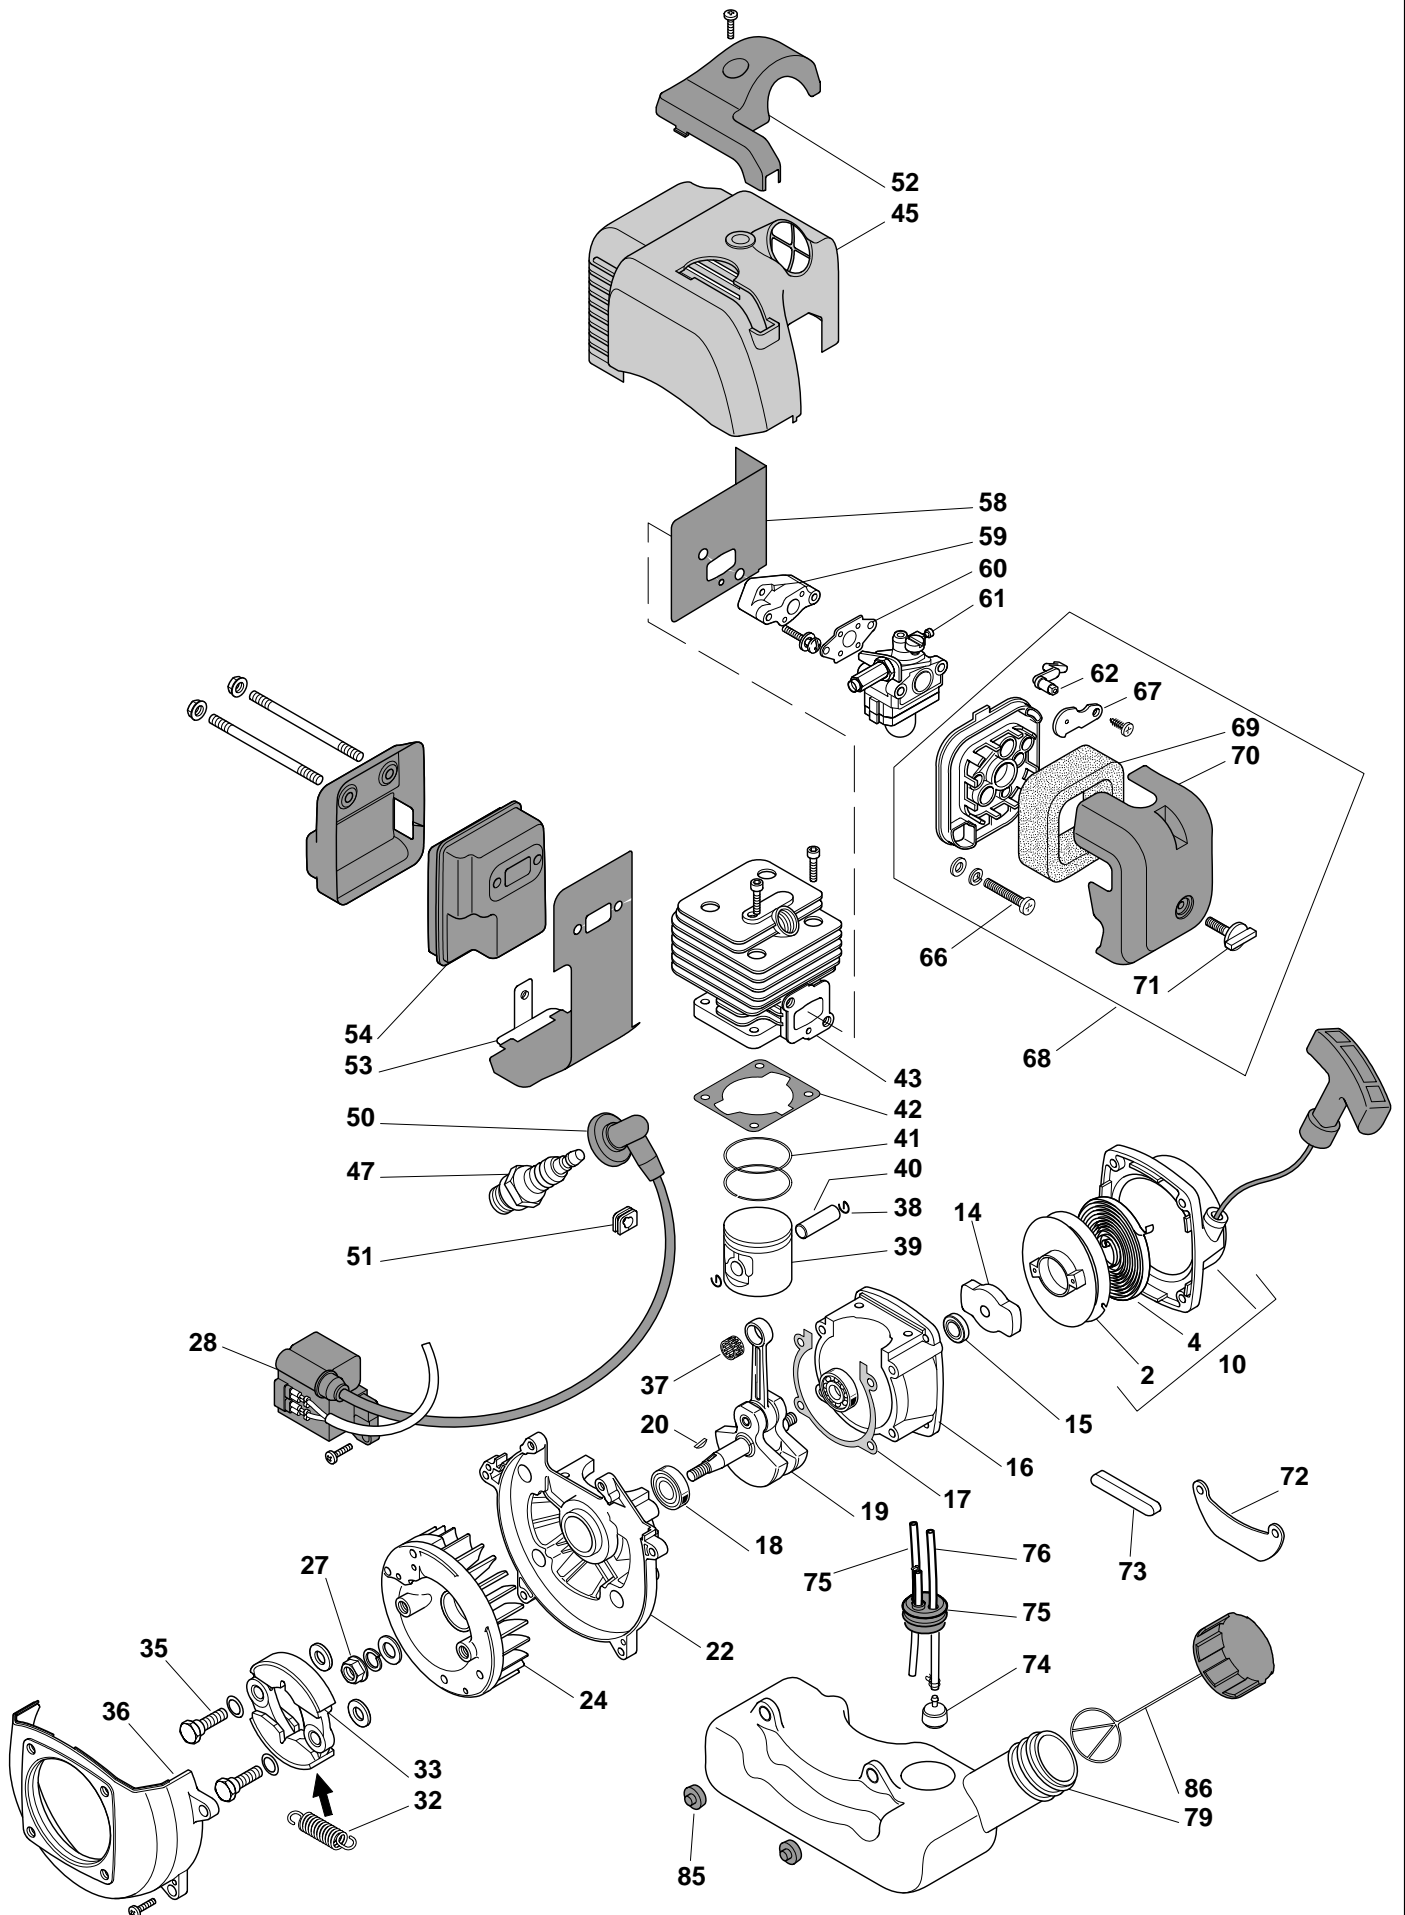

XB 26 J

Engine

Pos.	Part no.	Q.ty	Description	Remarks
2	123604006/0	1	Starter Pulley	
4	123430584/0	1	Spring	
10	183058031/0	1	Starter Ass.Y	
14	183082002/0	1	Starter Cup Ass.Y	
14	183082002/1	1	Starter Cup Ass.Y	
15	119035159/0	2	Seal Ring	
16	123685024/0	1	Crank Case	
17	123280046/0	1	Gasket	
18	114215218/0	2	Ball Bearing	
19	123020024/0	1	Crankshaft	
20	123072002/0	1	Key	
22	123685025/0	1	Crank Case	
24	123880010/0	1	Flywheel Ass.Y	
27	112154200/0	1	Nut	
28	123044017/0	1	Ignition Ass'Y	
32	123430582/0	1	Spring	
33	123400002/0	2	Clutch Unit	
35	123878057/0	2	Screw	
36	123208421/0	1	Transm.Support Case	
37	123235006/0	1	Needle Bearing	
38	123202005/0	2	Washer, Piston Pin	
39	123590007/0	1	Piston	
40	123760005/0	1	Piston Pin	
41	123204009/0	2	Piston Ring	
42	123280044/0	1	Cylinder Gasket	
43	123071013/0	1	Cylinder	
43	123071021/0	1	Cylinder	
45	123087024/0	1	Cylinder Cover Red	
47	3210024	1	Spark Plug	
50	123053002/0	1	Spark Plug Cover	
51	123275023/0	1	Grommet	
52	123109551/0	1	Cover, Spark Plug	
53	123280042/0	1	Gasket	
54	183740009/0	1	Muffler	
54	183740021/0	1	Muffler	
58	123280040/0	1	Intake Manif-Gasket	
58	123280084/0	1	Intake Manif-Gasket	
59	123073508/0	1	Intake Manifold	
59	123073519/0	1	Intake Manifold	
60	123280038/0	1	Intake-Carb Gasket	
60	123280059/0	1	Intake-Carb Gasket	
61	123054025/0	1	Carburettor	
61	123054025/1	1	Carburettor	
62	123315089/0	1	Choke Lever	
66	2132160	2	Screw	
67	123190000/0	1	Shutter	
68	183220003/0	1	Air Filter	
69	123220011/0	1	Air Filter	
70	123090026/0	1	Air Cleaner Cover	
71	123878056/0	1	Knob	
72	123784009/0	1	Support	
73	123275033/0	1	Grommet	
74	183520005/0	1	Intake Filter	
75	123867030/0	1	Tube	
76	123275021/0	1	Grommet	
77	123867031/0	1	Tube	
79	123733002/0	1	Kit Fuel Tank	
85	123280060/0	2	Grommet	
86	183790009/0	1	Fuel Cap Assy