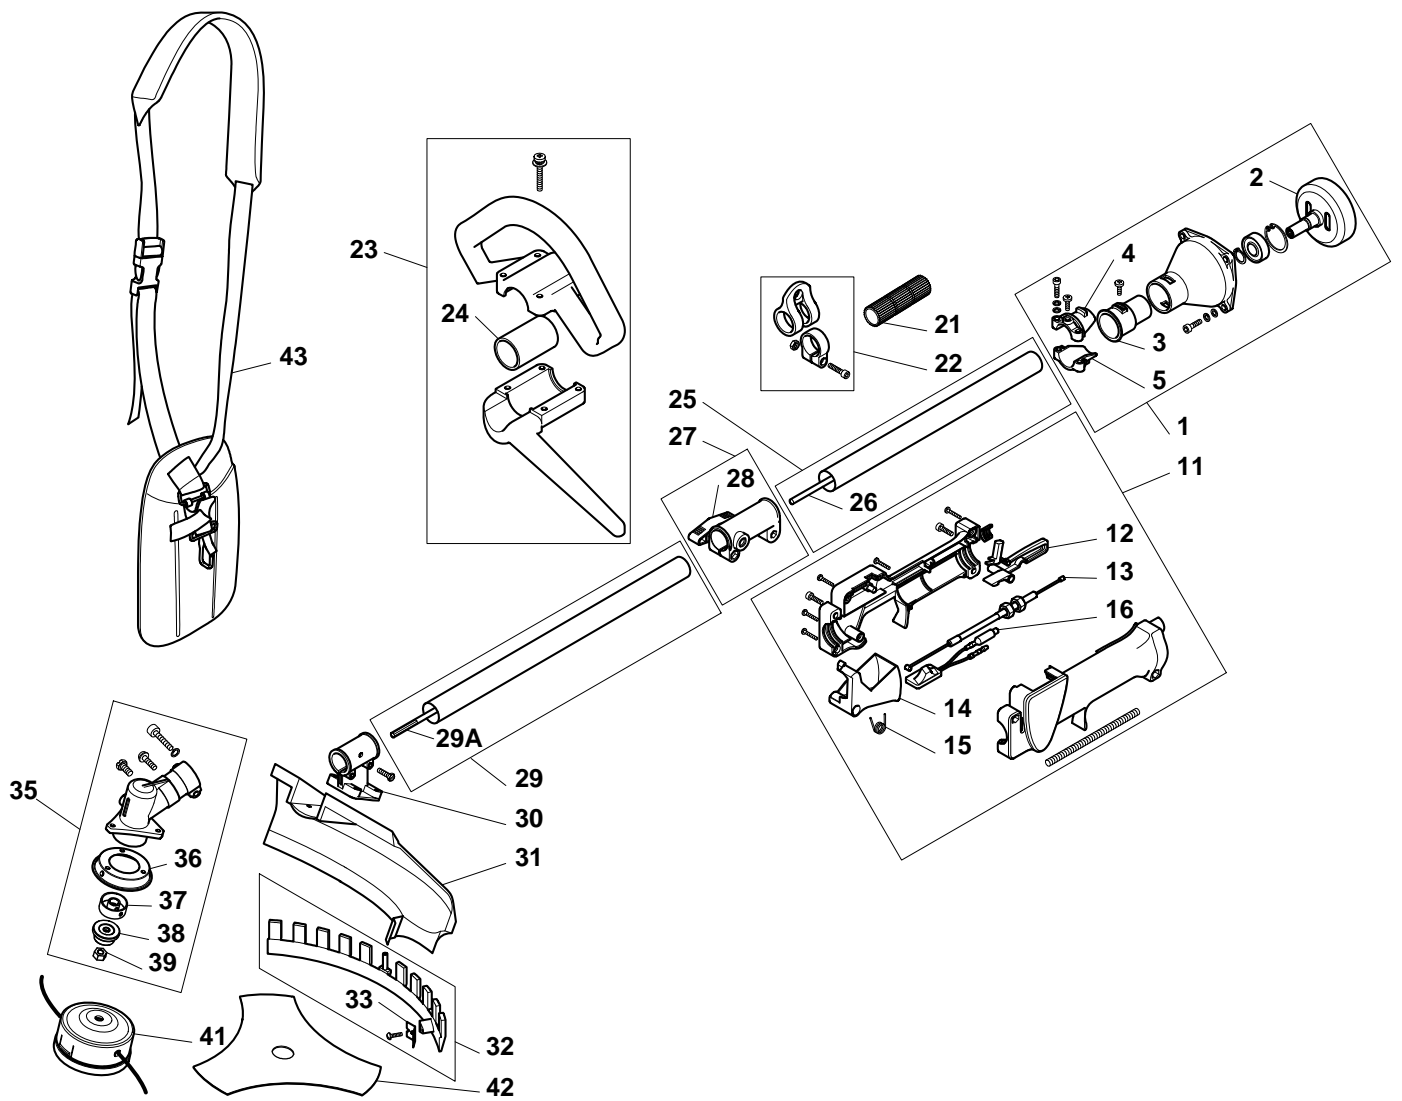

# Illustrated Parts List

**XB 26 J**

**Model Year 2011**

- Use GLOBAL GARDEN PRODUCT Genuine Spare Parts specified in the parts list for repair and/or replacement.
- The contents described in the parts list may change due to improvement.
- The drawings of the spare parts are only indicative and might not represent the part in question exactly.
- The indications "right" - "left" - "front" - "rear" refer to the position of the operator when using the machine.
- When placing orders of parts for repair and/or replacement, make sure that the illustrated parts list is the one applying to the machine's year of manufacture, as shown on the identification plate attached to the machine.

XB 26 J

**Handle-transmission**

Pos.	Part no.	Q.ty	Description	Remarks
1	183785003/0	1	Support Trasm.Assy	
2	123050011/0	1	Drum Ass'Y, Clutch	
3	123275036/0	1	Grommet	
4	123720005/0	1	Support	
5	123720004/0	1	Support	
11	183300027/0	1	Handle Assy	
12	123315104/0	1	Safety Lever	
13	123066026/0	1	Throttle Cable	
14	123315105/0	1	Throttle Lever	
15	123430612/0	1	Spring	
16	183303002/0	1	Switch	
21	123170004/0	1	Spacer	
22	183780002/0	1	Harness Support Ass.Y	
23	183300025/0	1	Front Handle	
24	123655005/0	1	Grommet	
25	183869072/0	1	Assy Transm. Tube+Flex	
26	123020035/0	1	Trasmission Shaft	
27	183260002/0	1	Connecting Head Assy	
28	123593510/0	1	Knob	
29A	123020035/0	1	Trasmission Shaft	
29	183869074/0	1	Assy Transm. Tube+Flex	
30	123784012/0	1	Support	
31	123465007/0	1	Safety Cover	
32	183600055/0	1	Guard	
33	123311013/0	1	Line Cutter	
35	183820507/0	1	Gear Case Assy	
36	123670002/0	1	Guard	
37	123250002/0	1	Upper Ring Nut	
38	123250003/0	1	Lower Ring Nut	
39	123120015/0	1	Nut	
41	123155009/0	1	2 Hedges Nylon Head	
42	123155010/0	1	3 Teeth Disc	
43	123046005/0	1	Harness	