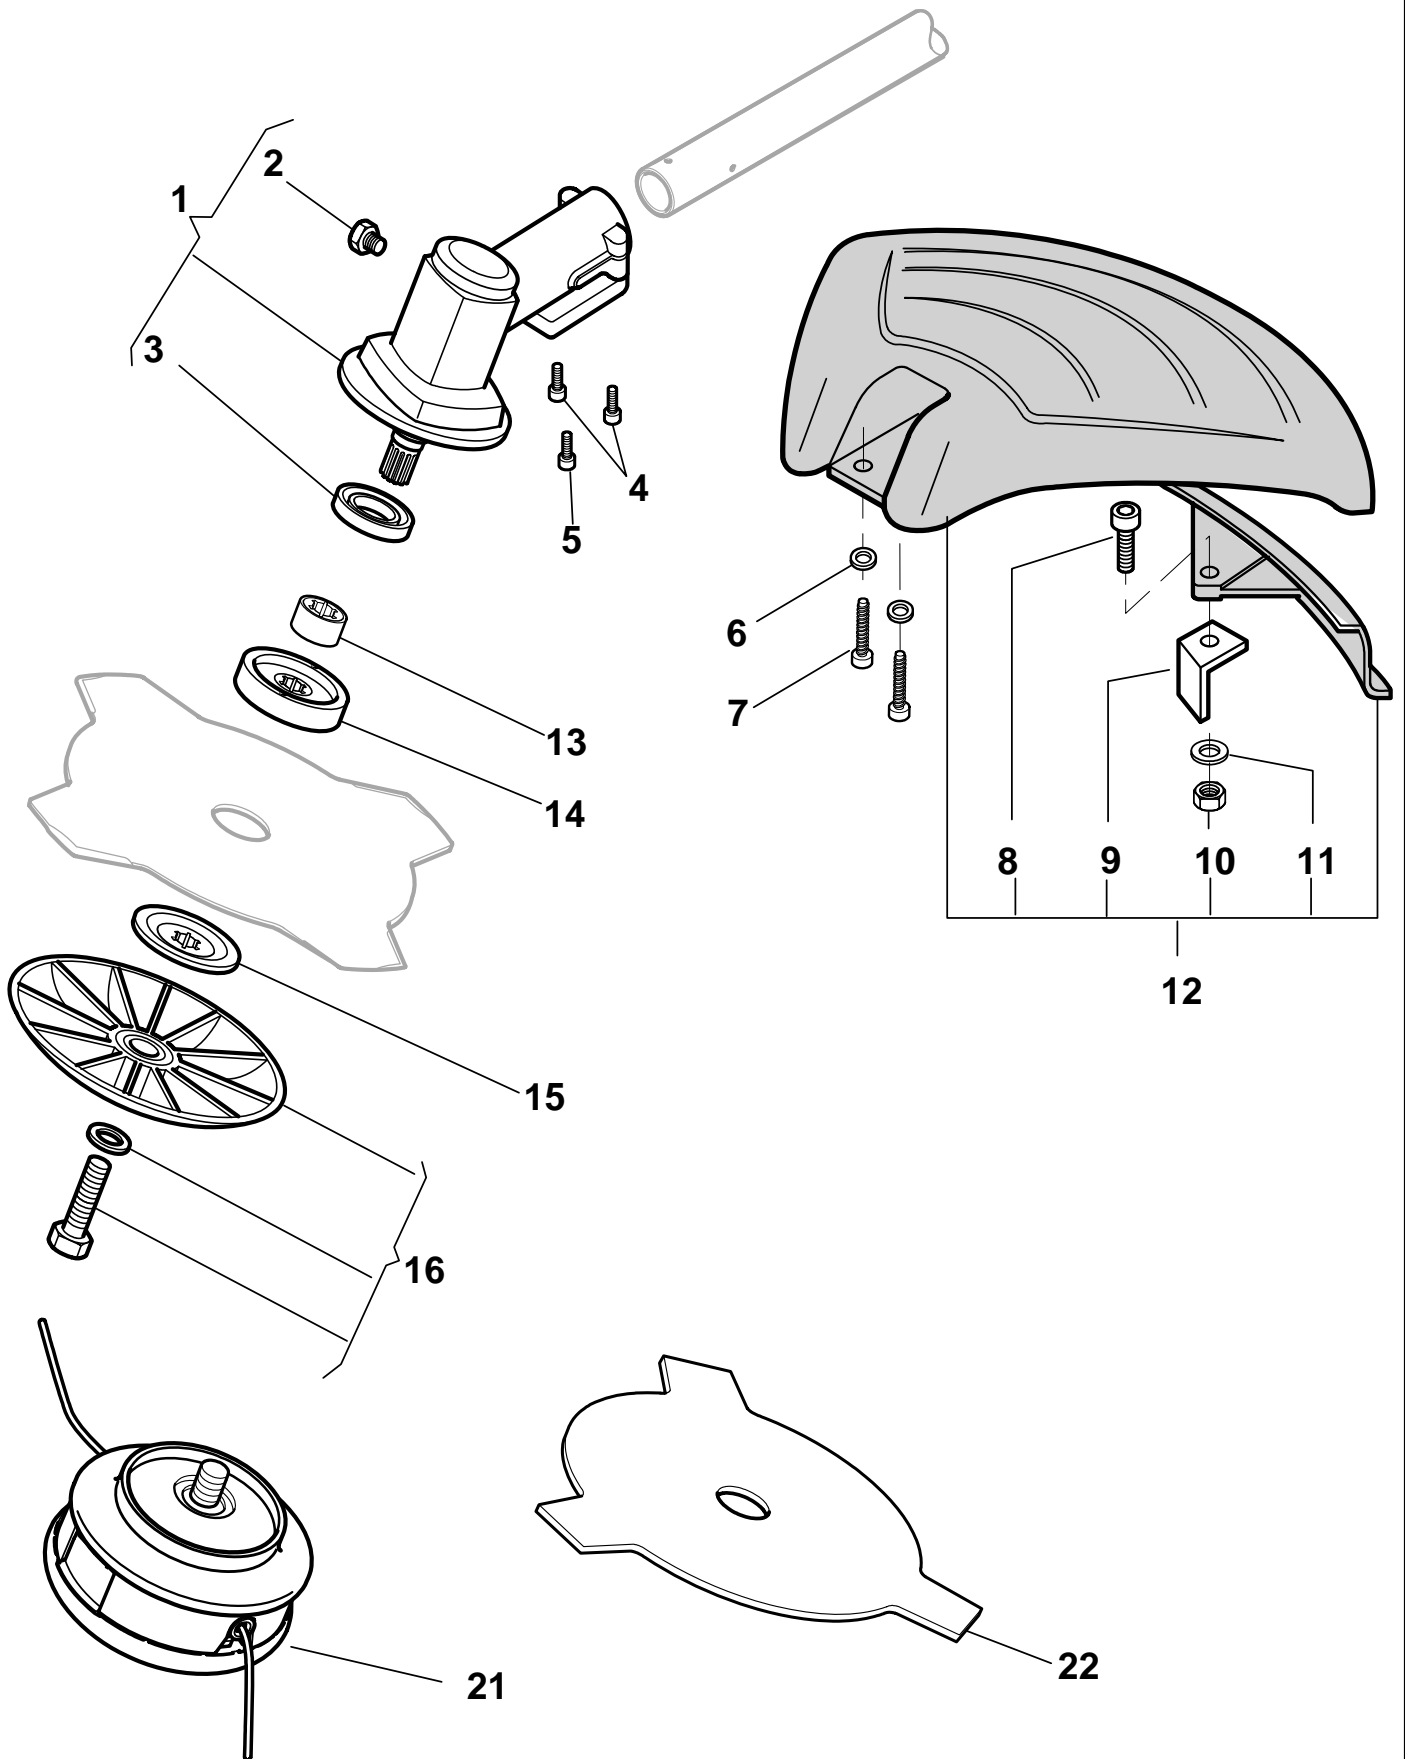

XB 29 S

Gear case

Pos.	Part no.	Q.ty	Description	Remarks
1	4252770/2	1	Gear Case Assy (Incl. 2+21) [Ø24]	
2	2653460	1	Screw	
3	3121180	1	Oil Seal	
4	2135050	2	Screw	
5	2653090	1	Screw	
6	2312150	2	Washer	
7	2135060	2	Screw	
8	2135030	1	Screw	
9	3615000	1	Line Cutter	
10	12154330/0	1	Nut	
11	2312150	1	Washer	
12	8563570	1	Safety Cover Ass.Y (Incl.40-43)	
13	3660680	1	Collar	
14	3641650	1	Upper Ring Nut	
15	3612650	1	Lower Ring Nut	
16	4560610	1	Stabilizer	
21	4353240/1	1	2 Hedges Nylon Head	
22	6031172	1	3 Teeth Disc 25 Cm