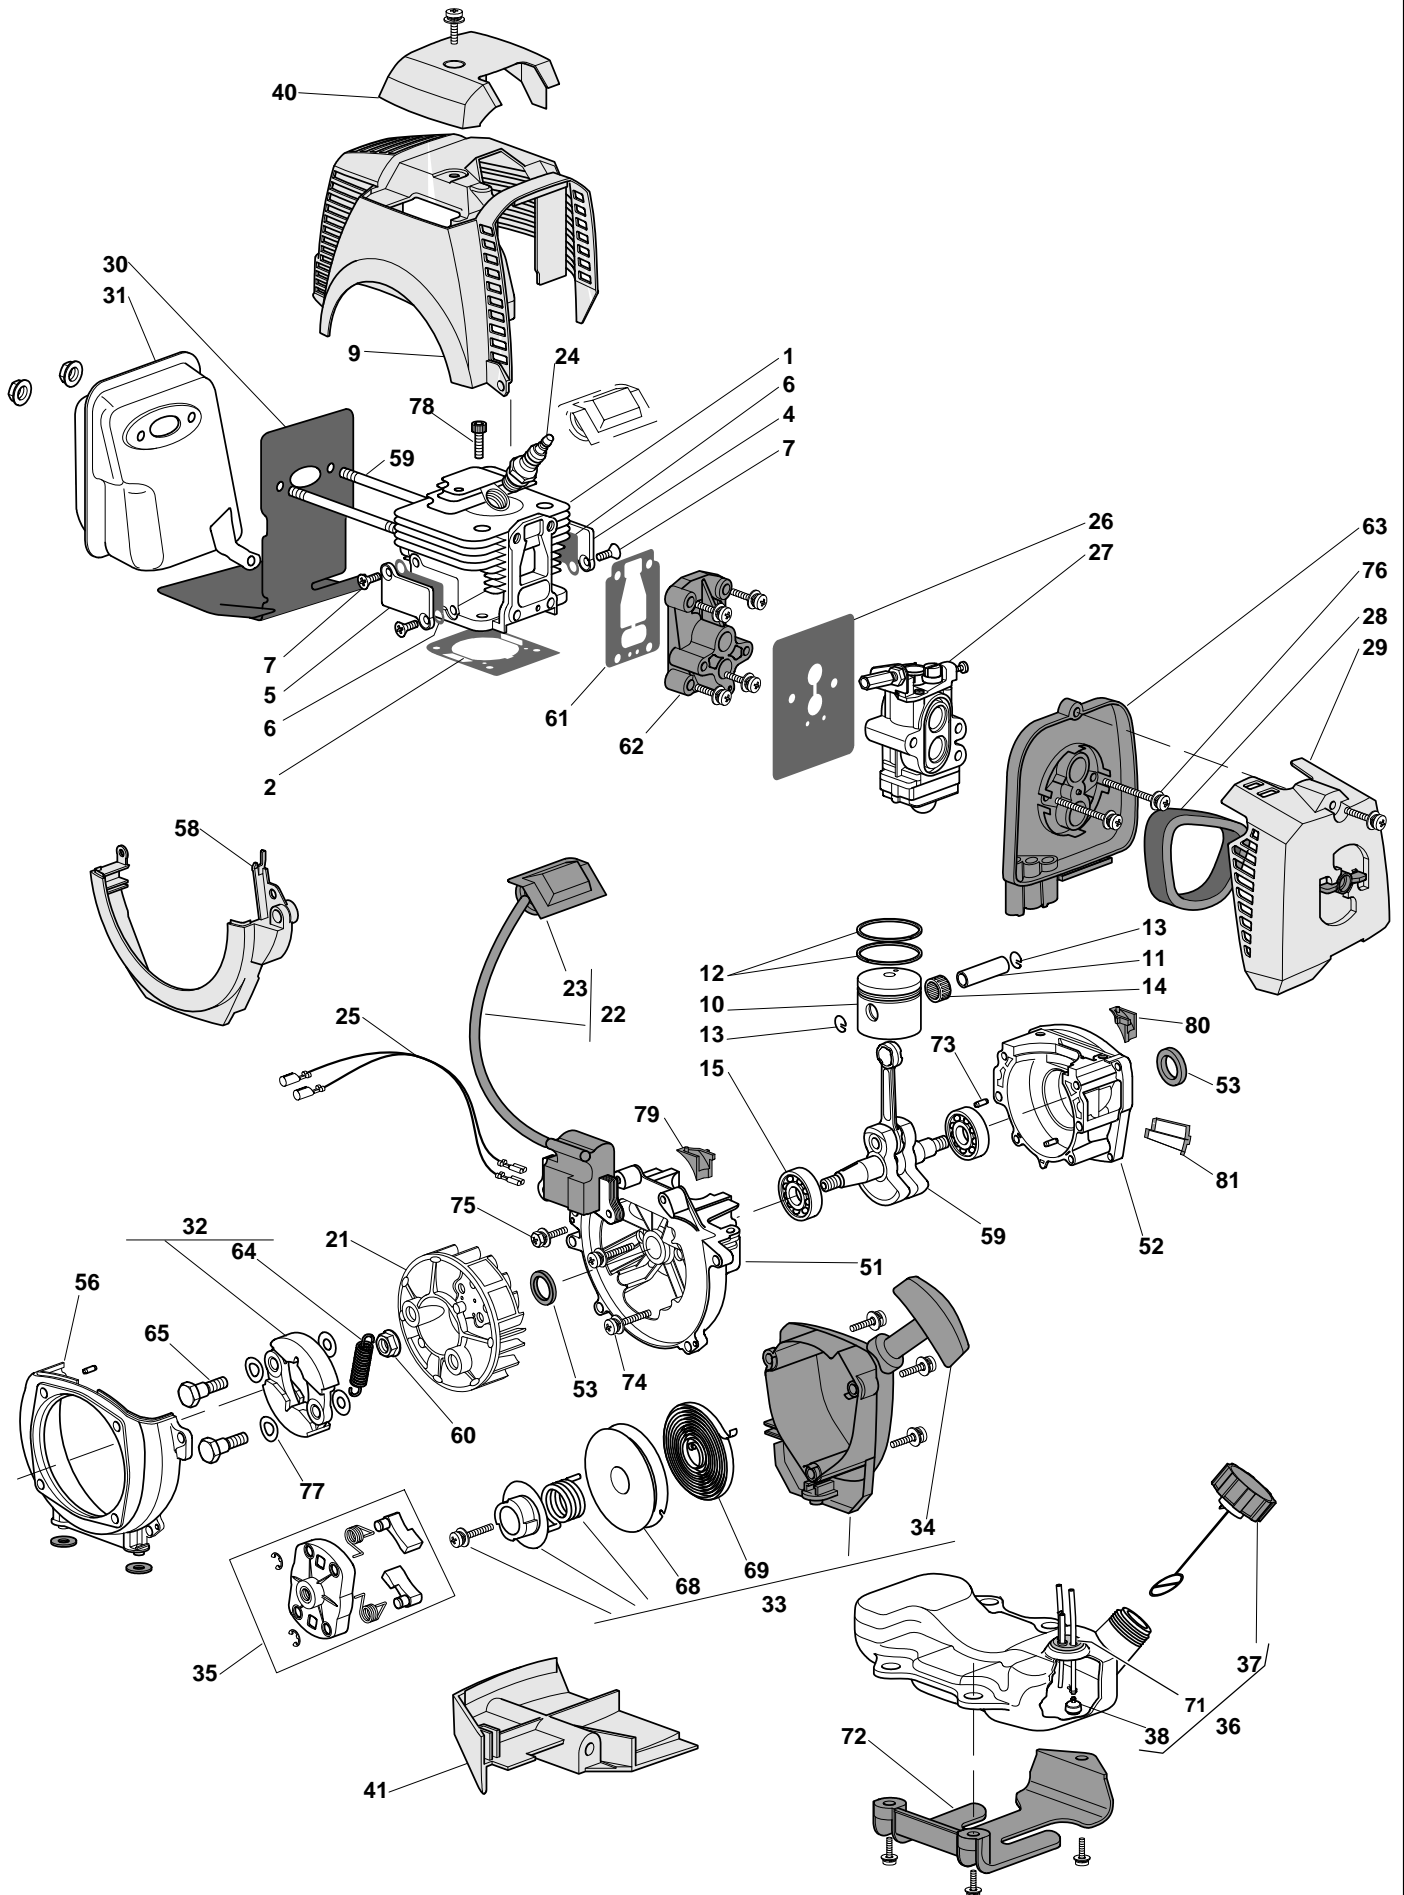

XB 29 S

Engine

Pos.	Part no.	Q.ty	Description	Remarks
1	123071019/0	1	Cylinder	
2	123280056/0	1	Cylinder Gasket	
4	123109568/0	1	Cover	
5	123109569/0	1	Cover	
6	123280032/0	2	Gasket	
7	123878054/0	4	Screw	
9	323106028/0	1	Red Cylinder Cover	
10	123590004/0	1	Piston	
11	123760001/0	1	Piston Pin	
12	123204007/0	2	Piston Ring	
13	123202002/0	2	Washer, Piston Pin	
14	123235003/0	1	Needle Bearing	
15	114215215/0	2	Bearing	
21	123880005/0	1	Flywheel	
22	123044012/0	1	Electronic Coil	
23	323053003/0	1	Spark Plug Cover	
24	3210024	1	Spark Plug	
25	183065028/0	1	Earth Cable	
26	123280033/0	1	Intake-Carb Gasket	
27	123054029/0	1	Carburettor	
28	123220009/0	1	Air Filter	
29	183090008/0	1	Filter Cover, Red	
30	123280028/0	1	Gasket	
31	183740013/0	1	Muffler	
32	183215005/0	1	Clutch Ass.Y	
33	183058034/0	1	Starter Ass.Y	
34	123300007/0	1	Starter Handle	
35	123082002/0	1	Starter Cup Ass.Y	
36	183733005/0	1	Fuel Tank Ass.Y	
37	183790008/0	1	Cap Ass'Y, Fuel Tank	
38	183520004/0	1	Intake Filter	
39	123878061/0	2	Double-Screw Bolt	
40	323109562/0	1	Red Cover, Spark Plug	
41	323600065/0	1	Lower Guard, Red	
51	123685005/0	1	Crank Case	
52	123685004/0	1	Crank Case	
53	119035160/0	2	Seal Ring	
56	123208410/0	1	Transm.Support Case	
58	323109565/0	1	Case, Red	
59	123020026/0	1	Crankshaft	
60	123120005/0	1	Nut	
61	123280052/0	1	Intake Manif-Gasket	
62	123073510/0	1	Intake Manifold	
63	123040002/0	1	Air Cleaner Base	
64	123430586/0	1	Spring	
65	123878059/0	2	Screw	
68	123604008/0	1	Starter Pulley	
69	123430589/0	1	Spring	
71	123275022/0	1	Grommet Ass.Y	
72	123784005/0	1	Guard	
73	123753002/0	2	Centring Pin	
74	123878066/0	3	Screw	
75	123878064/0	2	Screw	
76	123878065/0	2	Screw	
77	123657010/0	2	Washer	
78	123878063/0	4	Screw	
79	123294001/0	1	Guide	
80	123294000/0	1	Guide	
81	123109559/0	1	Guard