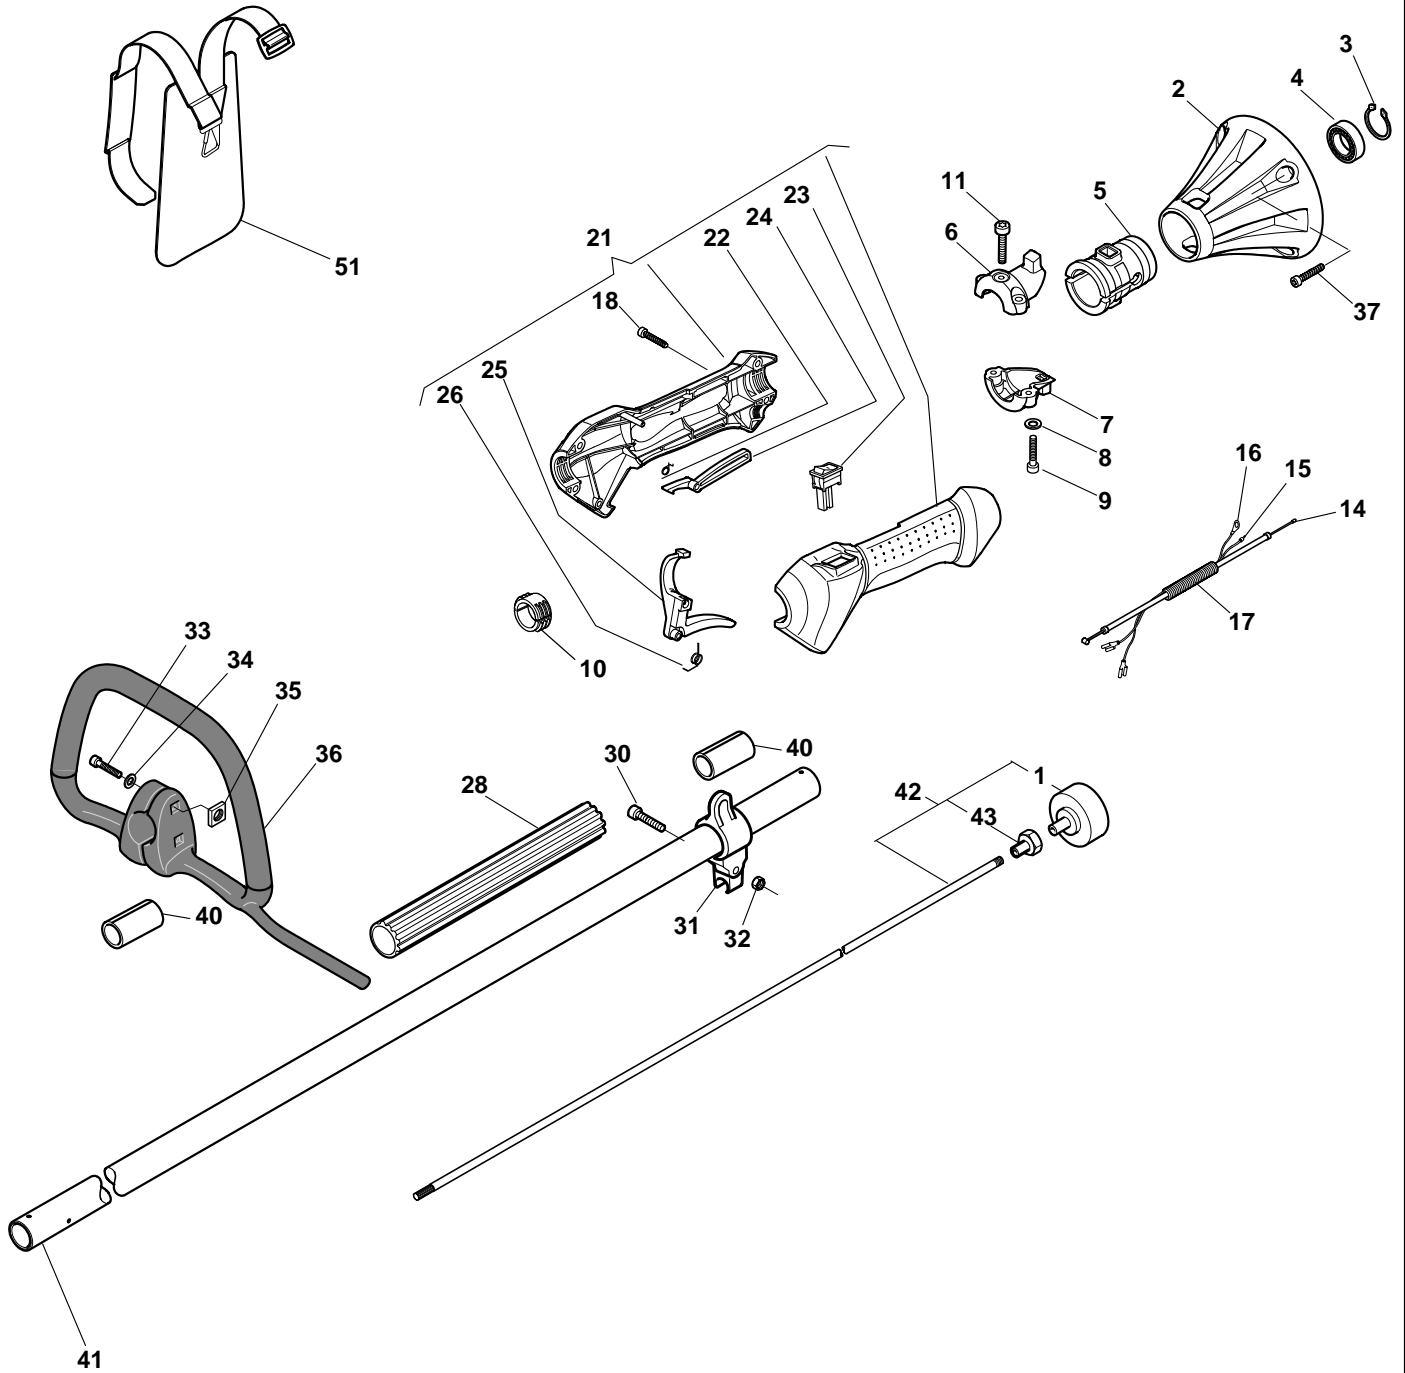

XB 29 S

Handle-transmission

Pos.	Part no.	Q.ty	Description	Remarks
1	4121881/1	1	Clutch Drum	
2	323782006/0	1	Support Trasm.Assy	
3	3353080	1	Seeger Ring	
4	3112170	1	Bearing	
5	323275018/0	1	Grommet	
6	323720002/0	1	Support	
7	323720003/0	1	Support	
8	2370050	2	Washer	
9	2135030	2	Screw	
10	323655003/0	2	Reduction	
11	2135010	1	Screw	
14	123066016/0	1	Wire Ass.Y	
15	23065000/0	1	Coil-Switch Cable	
16	23065014/0	1	Earth Cable	
17	23290000/0	1	Wire Sheath	
18	123878055/0	4	Screw	
21	383300020/0	1	Handle Ass.Y	
22	3654300	1	Spring	
23	3210970	1	Stop Switch	
24	323315075/0	1	Safety Lever	
25	323315074/0	1	Throttle Lever	
26	3654270/1	1	Spring	
28	23170000/0	1	Spacer	
30	2135040	1	Screw	
31	23780000/0	1	Harness Support	
32	2412030	1	Nut	
33	2135050	2	Screw	
34	2312090	2	Washer	
35	2461030	2	Nut	
36	23300001/0	1	Front Handle	
37	2132110	4	Screw	
40	3721410	2	Rubber Facing	
41	383869067/0	1	Trasmission Pipe Ass.Y	
42	4251410	1	Transm.Shaft Ass.Y (Incl.26-27)	
43	3642221	1	Bearing Hub	
51	4253460	1	Harness	

XB 29 S

Gear case

Pos.	Part no.	Q.ty	Description	Remarks
1	4252770/2	1	Gear Case Assy (Incl. 2+21) [Ø24]	
2	2653460	1	Screw	
3	3121180	1	Oil Seal	
4	2135050	2	Screw	
5	2653090	1	Screw	
6	2312150	2	Washer	
7	2135060	2	Screw	
8	2135030	1	Screw	
9	3615000	1	Line Cutter	
10	12154330/0	1	Nut	
11	2312150	1	Washer	
12	8563570	1	Safety Cover Ass.Y (Incl.40-43)	
13	3660680	1	Collar	
14	3641650	1	Upper Ring Nut	
15	3612650	1	Lower Ring Nut	
16	4560610	1	Stabilizer	
21	4353240/1	1	2 Hedges Nylon Head	
22	6031172	1	3 Teeth Disc 25 Cm	