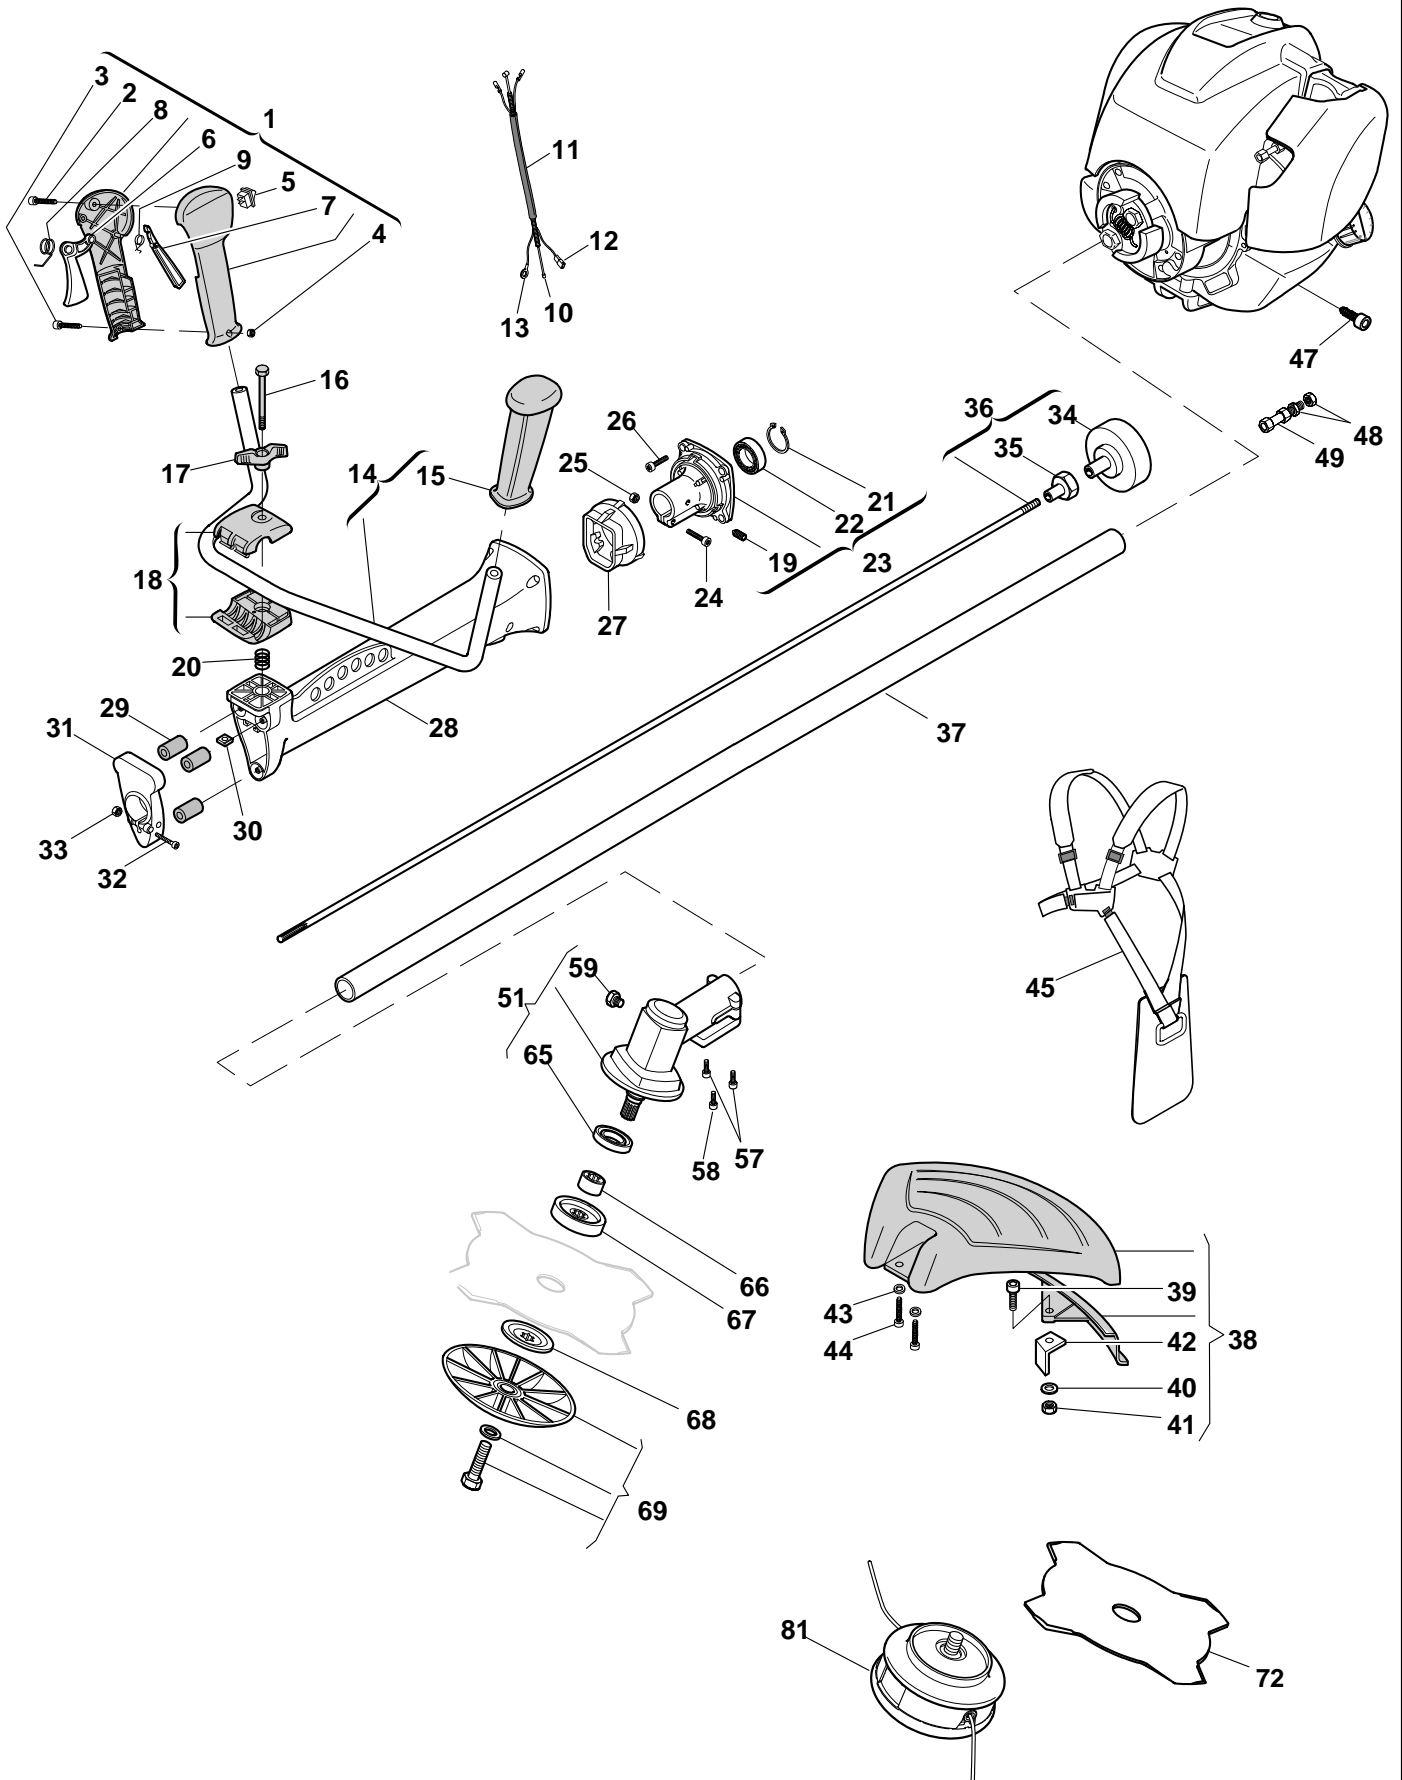

XB 435 HD

Handle-transmission

Pos.	Part no.	Q.ty	Description	Remarks
1	8563830	1	Handle Ass.Y	
2	2123030	1	Screw	
3	2135050	1	Screw	
4	12154330/0	1	Nut	
5	3210970	1	Stop Switch	
6	3743431/1	1	Throttle Lever	
7	3743441	1	Safety Lever	
8	3654270/1	1	Spring	
9	3654280/1	1	Spring	
10	23066006/0	1	Wire Ass.Y	
11	23290001/0	1	Wire Sheath	
12	23065010/0	1	Coil-Switch Cable (Red)	
13	23065011/1	1	Earth Cable (Black)	
14	4252840/1	1	Handle	
15	3744860/1	1	Left Knob	
16	2112580	1	Screw	
17	3750480	1	Wing Nut	
18	8521070	1	Handgrip Support Ass.Y	
19	2126050	1	Screw	
20	3654530	1	Spring	
21	3353080	1	Seeger Ring	
22	3112170	1	Bearing	
23	3L8520990/3	1	Transmission Hub Ass.Y	
24	2135150	1	Screw	
25	2432030	1	Nut	
26	2135160	4	Screw	
27	3744330	1	Rear Shock Absorber	
28	4563850/2	1	Transmission Housing	
29	3744320	3	Front Shock Absorber	
30	3615190	1	Handle Fixing Plate	
31	4563860	1	Front Housing Support	
32	2135060	2	Screw	
33	12154330/0	2	Nut	
34	4121861/1	1	Clutch	
35	3642191	1	Bearing Hub	
36	4251400	1	Trasmission Shaft	
37	4251204	1	Trasmission Pipe Ass.Y	
38	3L8563570/1	1	Safety Cover Ass.Y	
39	2135030	1	Screw	
40	2312150	1	Washer	
41	2432040	1	Nut	
42	3615000	1	Line Cutter	
43	2312150	2	Washer	
44	2135060	2	Screw	
45	4253440	1	Harness	
47	2135020	1	Screw	
48	2412090	2	Nut	
49	3630600/1	1	Throttle Cable Adjuster	
51	4252780/1	1	Gear Case Assy	
57	2135050	2	Screw	
58	2653090	1	Screw	
59	2653460	1	Screw	
65	3121170	1	Oil Seal	
66	3641700/1	1	Collar	
67	3641640	1	Upper Ring Nut	
68	3612640	1	Lower Ring Nut	
69	4560610	1	Stabilizer	
70	2321230	1	Washer	
71	2653170	1	Screw	
72	4611880	1	4 Teeth Disc 25 Cm	
81	4353240/1	1	2 Hedges Nylon Head