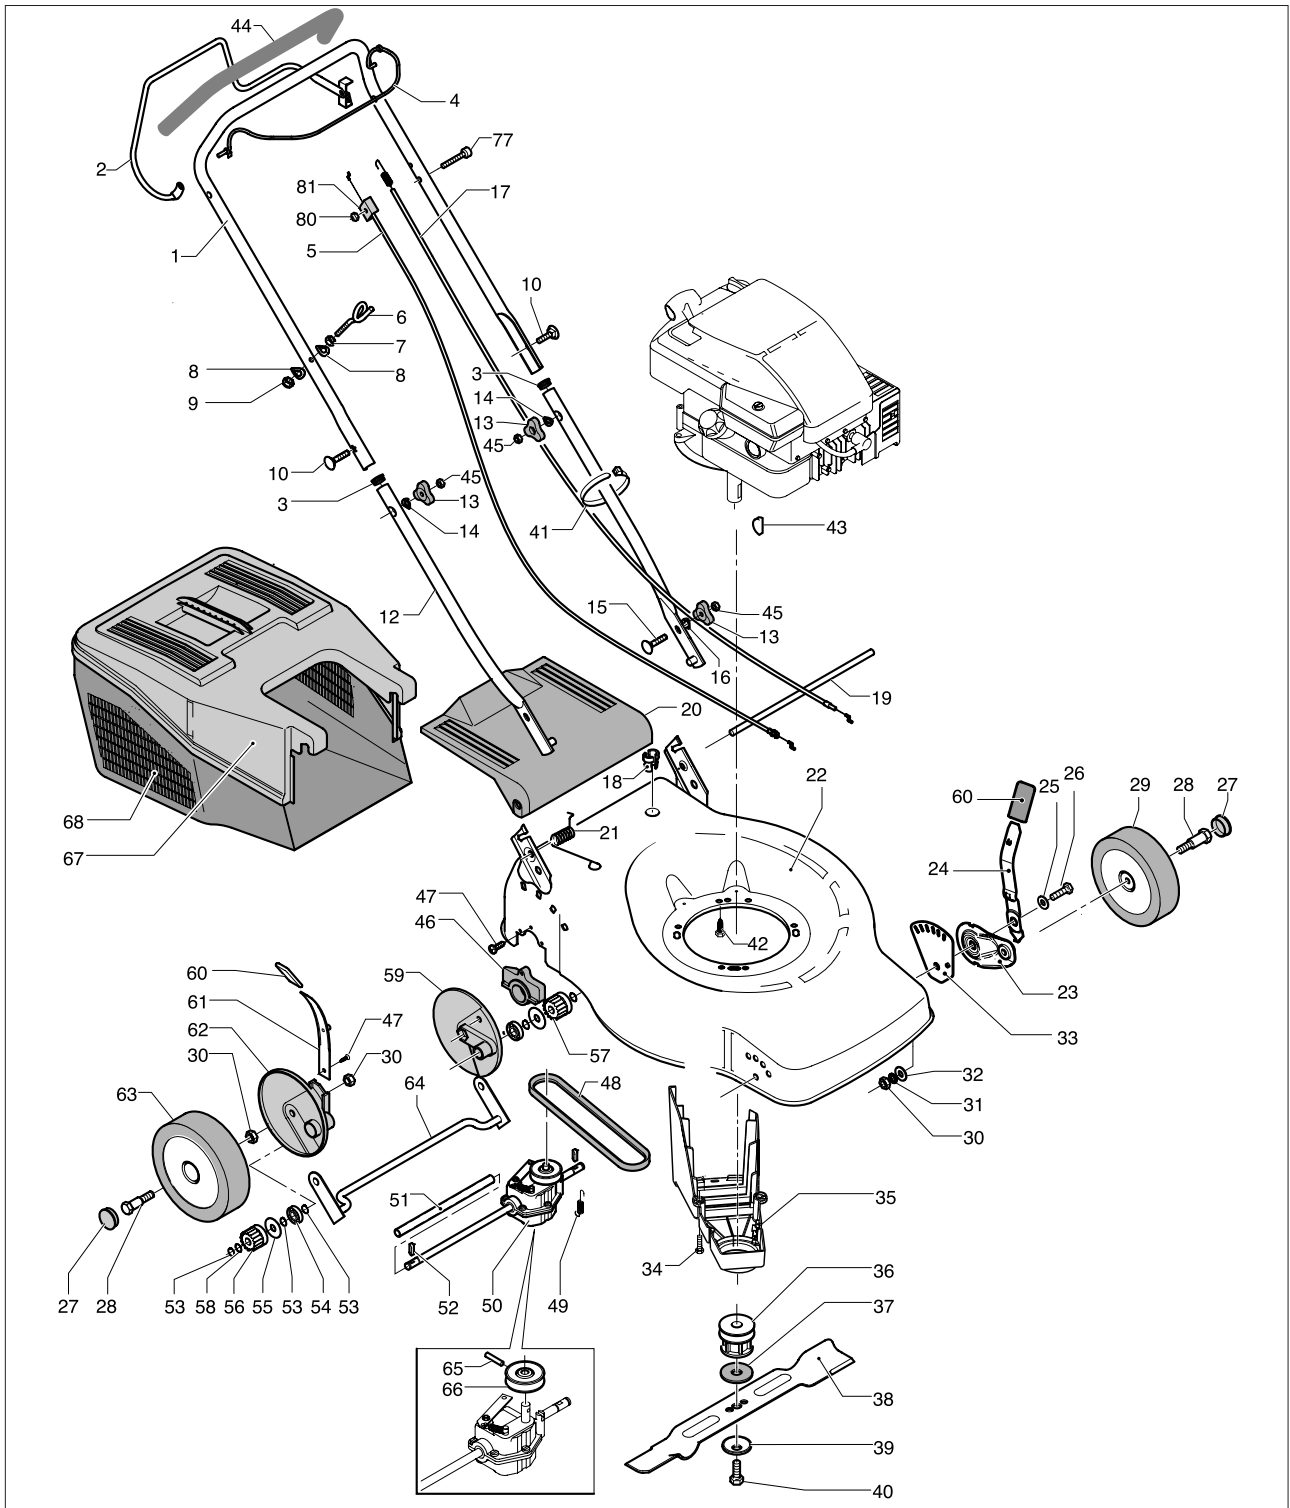

Pos.	PN °	MEP P/n°	DESCRIPTION	Q.ty	Pos.	PN °	MEP P/n°	DESCRIPTION	Q.ty
1	531205204	10121743	UPPER HANDLE	1	35	544462201	5,44E+08	BELT HOUSING	1
2	531205208	10121823	CLUTCH HANDLE	1	36	531205048	10120200	BLADE ADAPTER	1
3	531208950	20833303	PLUG	2	37	531207243	10531700	WASHER	1
4	531205168	10121463	BRAKE HANDLE	2	38	531211017	10172770	BLADE	1
5	531213434	10173930	CABLE	1	39	531207237	10530900	WASHER	1
6	531205169	10121470	CABLE HOOK	1	40	531208008	20120580	SCREW	1
7	531207165	10501200	NUT	1	41	531205581	10135600	CLAMP	2
8	531204961	10115900	WASHER	2	42	531205196	10341330	SCREW	3
9	531208491	20281800	NUT	1	43	531204907	10100900	KEY	1
10	531207089	10402401	SCREW	2	44	531205989	10146243	SHEATING	1
12	531206071	10150133	LOWER HANDLE	2	45	531212851	20106300	NUT	7
13	531204923	10114303	KNOP	4	46	531205944	10146093	SUPPORT	2
14	531207090	10402402	WASHER	2	47	531208216	20135720	SCREW	3
15	531204921	10114100	SCREW	2	48	531207280	10548500	BELT	1
16	531204922	10114200	WASHER	2	49	531205216	10121920	SPRING	1
17	531206191	10155290	CABLE	1	50	531213047	9173720	GEAR-BOX	1
18	531205557	10135413	CABLE LOCK	1	51	531207697	10766503	SPACER TUBE	1
19	531205060	10120530	TIE ROD	1	52	531205108	10121160	KEY	2
20	531205982	10146211	DEFL. YELLOW	1	53	531208772	20655800	SEEGER	6
20	531205984	10146213	DEFL. BLACK	1	54	531208778	20657600	BALL-BEARING	2
20	531204627	0914621L	DEFL. GREEN	1	55	531207847	10831200	WASHER	2
21	531205999	10146330	SPRING	1	56	531205045	10120160	PINION	1
22	531213915	10174181	DECK YELLOW	1	57	531205046	10120170	PINION	1
22	531213895	10174182	DECK RED	1	58	531208859	20761300	WASHER	2
22	531213935	1017418L	DECK GREEN	1	59	531205195	10121673	FLANGE	1
23	544452301	5,44E+08	SUPPORT	2	60	531207986	20107203	SHEATING	1
24	544452501	5,44E+08	C LEVER	2	61	531212580	1012197Z	CLEVER	1
25	531206020	10146530	WASHER	2	62	531205194	10121663	FLANGE	1
26	531204912	10107100	SCREW	2	63	531205021	10120054	WHEEL	2
27	531204936	10114804	PLUG	4	64	540068601	5,4E+08	AXLE	1
28	531205042	10120090	SCREW	4	65	531207703	10768400	RESILIENT PIN	1
29	531205031	10120074	WHEEL	2	66	531208899	20768203	PULLEY	1
30	531207978	20101700	NUT	10	67	531208296	20146113	GRASS C. UPPER	1
31	531208974	30102100	washer	4	68	531208313	20146593	GRASS C. BOTTOM	1
32	531207989	20113000	WASHER	2	77	531206346	10162910	SCREW	1
33	544452201	5,44E+08	SUPPORT	2	80	531205213	10121890	NUT	1
34	531207856	10831800	SCREW	3	81	531205191	10121610	CABLE	1