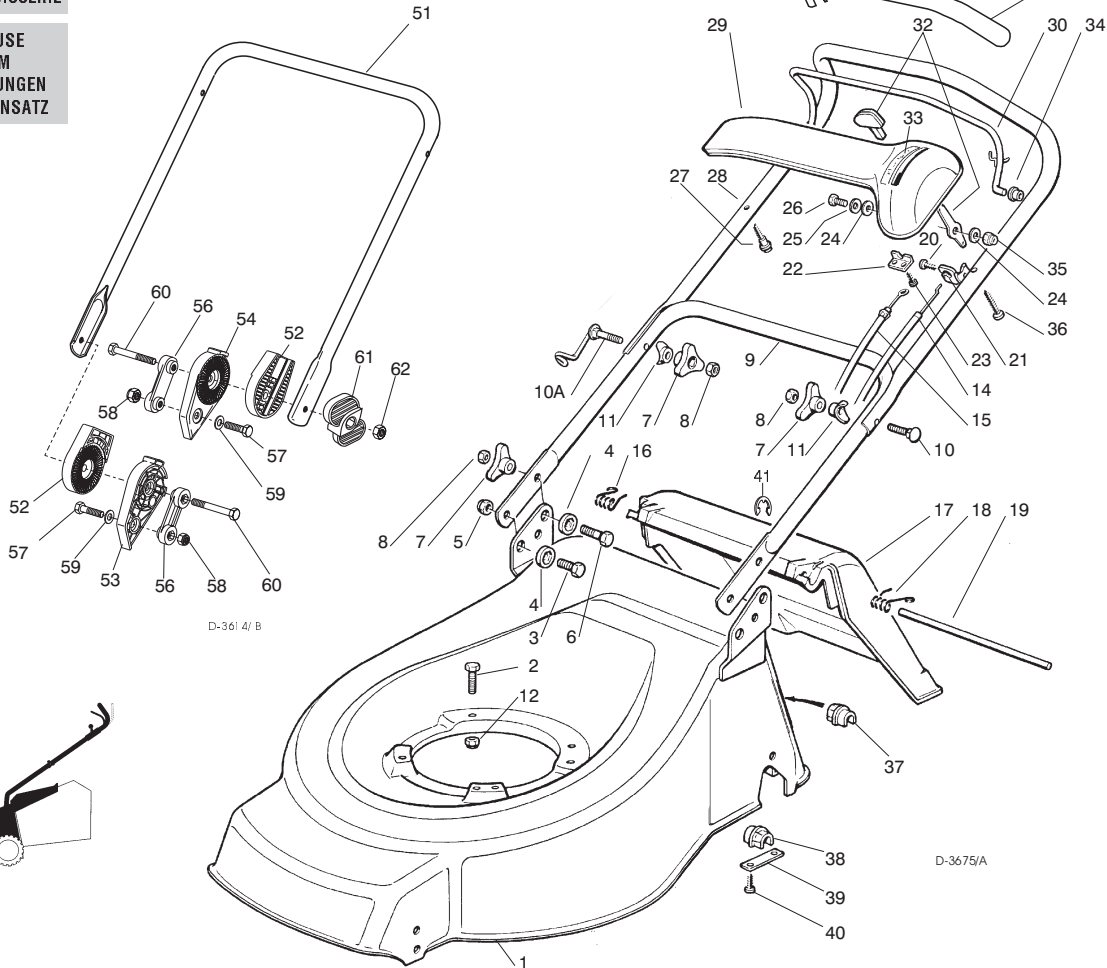

D-3614/B

D-3675/A

SPARE PARTS CATALOGUE

ERSATZTEILKATALOG

GB

D

CATALOGO DELLE PARTI
DI RICAMBIO

CATALOGUE DES PIÈCES
DE RECHANGE

I

F

T-3675/A

Pos. Nr.	Codice Code Kodex	Q.tà Q.ty-Q.tè Menge	Descrizione	Description	Description	Beschreibung
1		1	CHASSIS	DECK	CHÂSSIS	GEHÄUSE
—	81001343/1	1	ROSSO TDL 434	RED TDL 434	OUGE TDL 434	ROTES TDL 434
—	81001353/1	1	GIALLO TDL 434	YELLOW TDL 434	JAUNE TDL 434	GELBES TDL 434
—	81001375/1	1	VERDE TDL 434	GREEN TDL 434	VERT TDL 434	GRÜNES TDL 434
—	81001344/0	1	ROSSO TDL 484	RED TDL 484	OUGE TDL 484	ROTES TDL 484
—	81001355/0	1	GIALLO TDL 484	YELLOW TDL 484	JAUNE TDL 484	GELBES TDL 484
—	81001377/0	1	VERDE TDL 484	GREEN TDL 484	VERT TDL 484	GRÜNES TDL 484
—	81001744/0	1	ROSSO TDL 534	RED TDL 534	ROUGE TDL 534	ROTES TDL 534
—	81001745/0	1	GIALLO TDL 534	YELLOW TDL 534	JAUNE TDL 534	GELBES TDL 534
—	81001746/0	1	VERDE TDL 534	GREEN TDL 534	VERT TDL 534	GRÜNES TDL 534
2			VITE	SCREW	VIS	SCHRAUBE
—	12793700/0	3/2	(M8X30)	(M8X30)	(M8X30)	(M8X30)
—	12691800/0	0/1	(M8X60)	(M8X60)	(M8X60)	(M8X60)
3		2	VITE	SCREW	VIS	SCHRAUBE
4		4	BUSSOLA	BUSH	DOUILLE	BUCHSE
5		2	DADO	NUT	ECROU	MUTTER
6		2	VITE	SCREW	VIS	SCHRAUBE
7		4	MANOPOLINA	KNOB	POIGNÉE	GRIF
8		4	DADO	NUT	ECROU	MUTTER