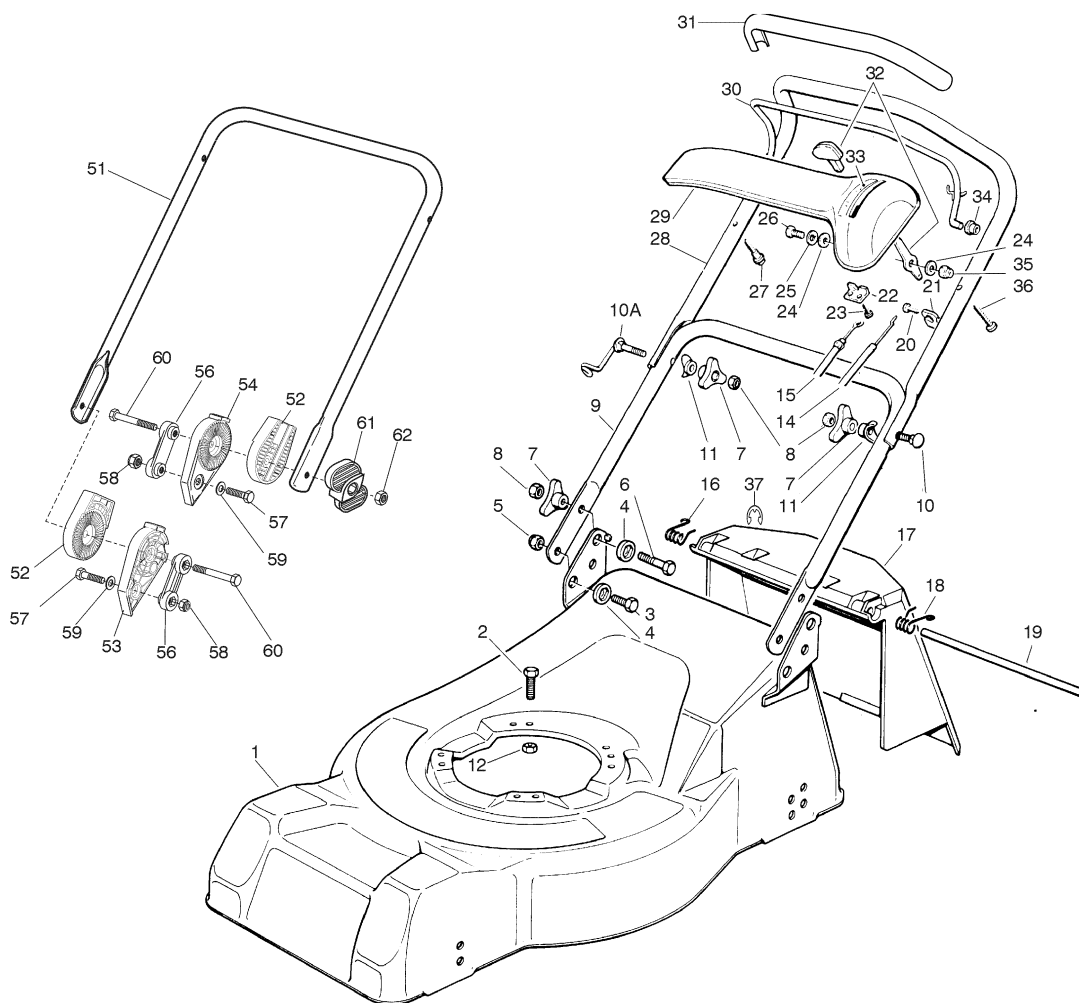

01T.009

Pos.	Code	Q.ty	Descrizione	Description	Description	Beshreibung	Remarks
1	81001605/0	1	CHASSIS ROSSO	DECK RED	CHÂSSIS ROUGE	GEHÄUSE ROTES	
-	81001606/0	1	CHASSIS GIALLO	DECK YELLOW	CHÂSSIS JAUNE	GEHÄUSE GELBES	
-	81001607/0	1	CHASSIS VERDE	DECK GREEN	CHÂSSIS VERT	GEHÄUSE GRÜNES	
2	12691800/0	0/1	VITE	SCREW	VIS	SCHRAUBE	
-	12793700/0	3/2	VITE	SCREW	VIS	SCHRAUBE	
3	12792610/0	2	VITE	SCREW	VIS	SCHRAUBE	
4	22041955/0	4	BUSSOLA	BUSH	DOUILLE	BUCHSE	
5	12155000/0	2	DADO	NUT	ECROU	MUTTER	
6	12793700/0	2	VITE	SCREW	VIS	SCHRAUBE	
7	22399900/0	4	MANOPOLINA	KNOB	POIGNÉE	GRIFF	
8	12293200/0	4	DADO	NUT	ECROU	MUTTER	
9	81006512/0	1	MANICO, PARTE INF	HANDLE, LOWER PART	MANCHERON, PARTIE INFÉRIEURE	HOLM, UNTERTEIL