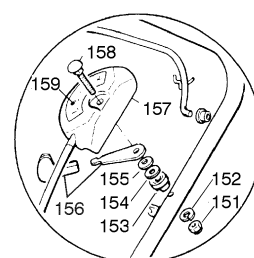

01T.009

Pos.	Code	Q.ty	Descrizione	Description	Description	Beshreibung	Remarks
1	81001605/0	1	CHASSIS ROSSO	DECK RED	CHÂSSIS ROUGE	GEHÄUSE ROTES	
-	81001606/0	1	CHASSIS GIALLO	DECK YELLOW	CHÂSSIS JAUNE	GEHÄUSE GELBES	
-	81001607/0	1	CHASSIS VERDE	DECK GREEN	CHÂSSIS VERT	GEHÄUSE GRÜNES	
2	12691800/0	0/1	VITE	SCREW	VIS	SCHRAUBE	
-	12793700/0	3/2	VITE	SCREW	VIS	SCHRAUBE	
3	12792610/0	2	VITE	SCREW	VIS	SCHRAUBE	
4	22041955/0	4	BUSSOLA	BUSH	DOUILLE	BUCHSE	
5	12155000/0	2	DADO	NUT	ECROU	MUTTER	
6	12793700/0	2	VITE	SCREW	VIS	SCHRAUBE	
7	22399900/0	4	MANOPOLINA	KNOB	POIGNÉE	GRIFF	
8	12293200/0	4	DADO	NUT	ECROU	MUTTER	
9	81006512/0	1	MANICO, PARTE INF	HANDLE, LOWER PART	MANCHERON, PARTIE INFÉRIEURE	HOLM, UNTERTEIL