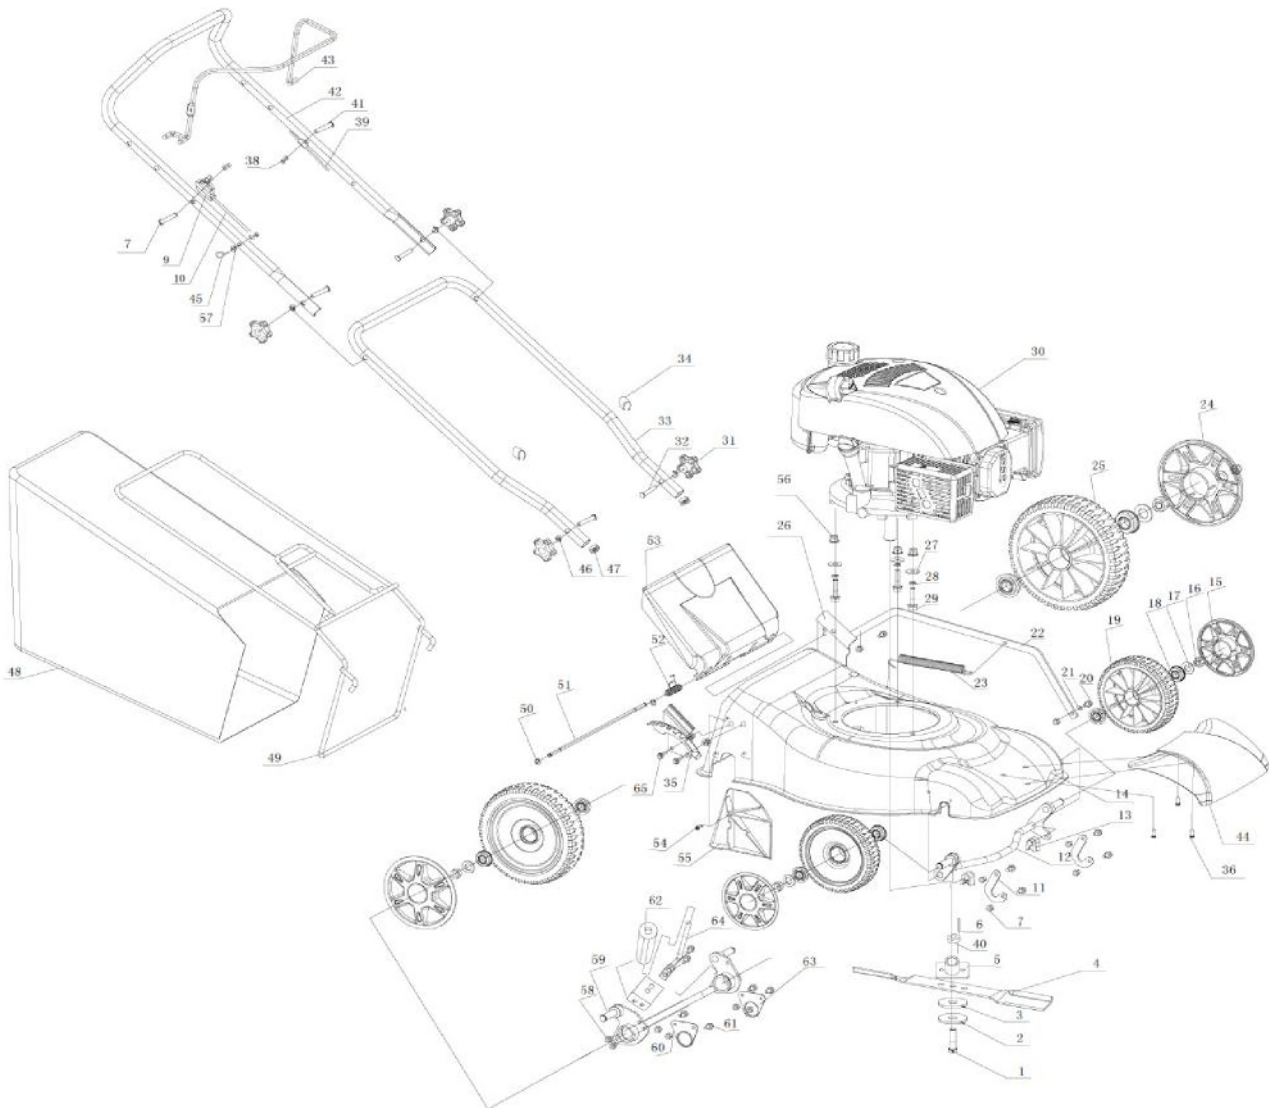

LAWNMOWER LK41R – TOT911180

LAWNMOWER LK41R

ITEM	PART NUMBER	DESCRIPTION	QTY PER PRODUCT
1	JL46Z0404	BLADE BOLT	1
2	JL40T0301	FLAT WASHER	1
3	JL46Z0407	BLADE WASHER	1
4	JL43Z0401	BLADE	1
5	JL50Z0403E	STEEL SEATER	1
6	JL46Z0408	KEY 4.75*5.5*35	1
7	JLGB618386M6	NUT M6	10
8	JL40T0102A	BOLT M6*45	1
9	GHMTB3550	THROTTLE CONTROL	1
10	JL43Z0111A	THROTTLE CABLE	1
11	JL46ZC0211	FRONT AXLE PLANK	2
12	JL43Z0201	FRONT AXLE	1
13	JL46ZC0209	HOLD HOOP	2
14	JL43Z04021	DECK	1
15	JL46ZC0202	FRONT WHEEL COVER	2
16	JLGB61822000M10	NUT M10	4
17	JLGBT95587132006	WASHER $\phi 13 \times \phi 20 \times 0.6$	4
18	JL46Z0215	BALL BEARING	8