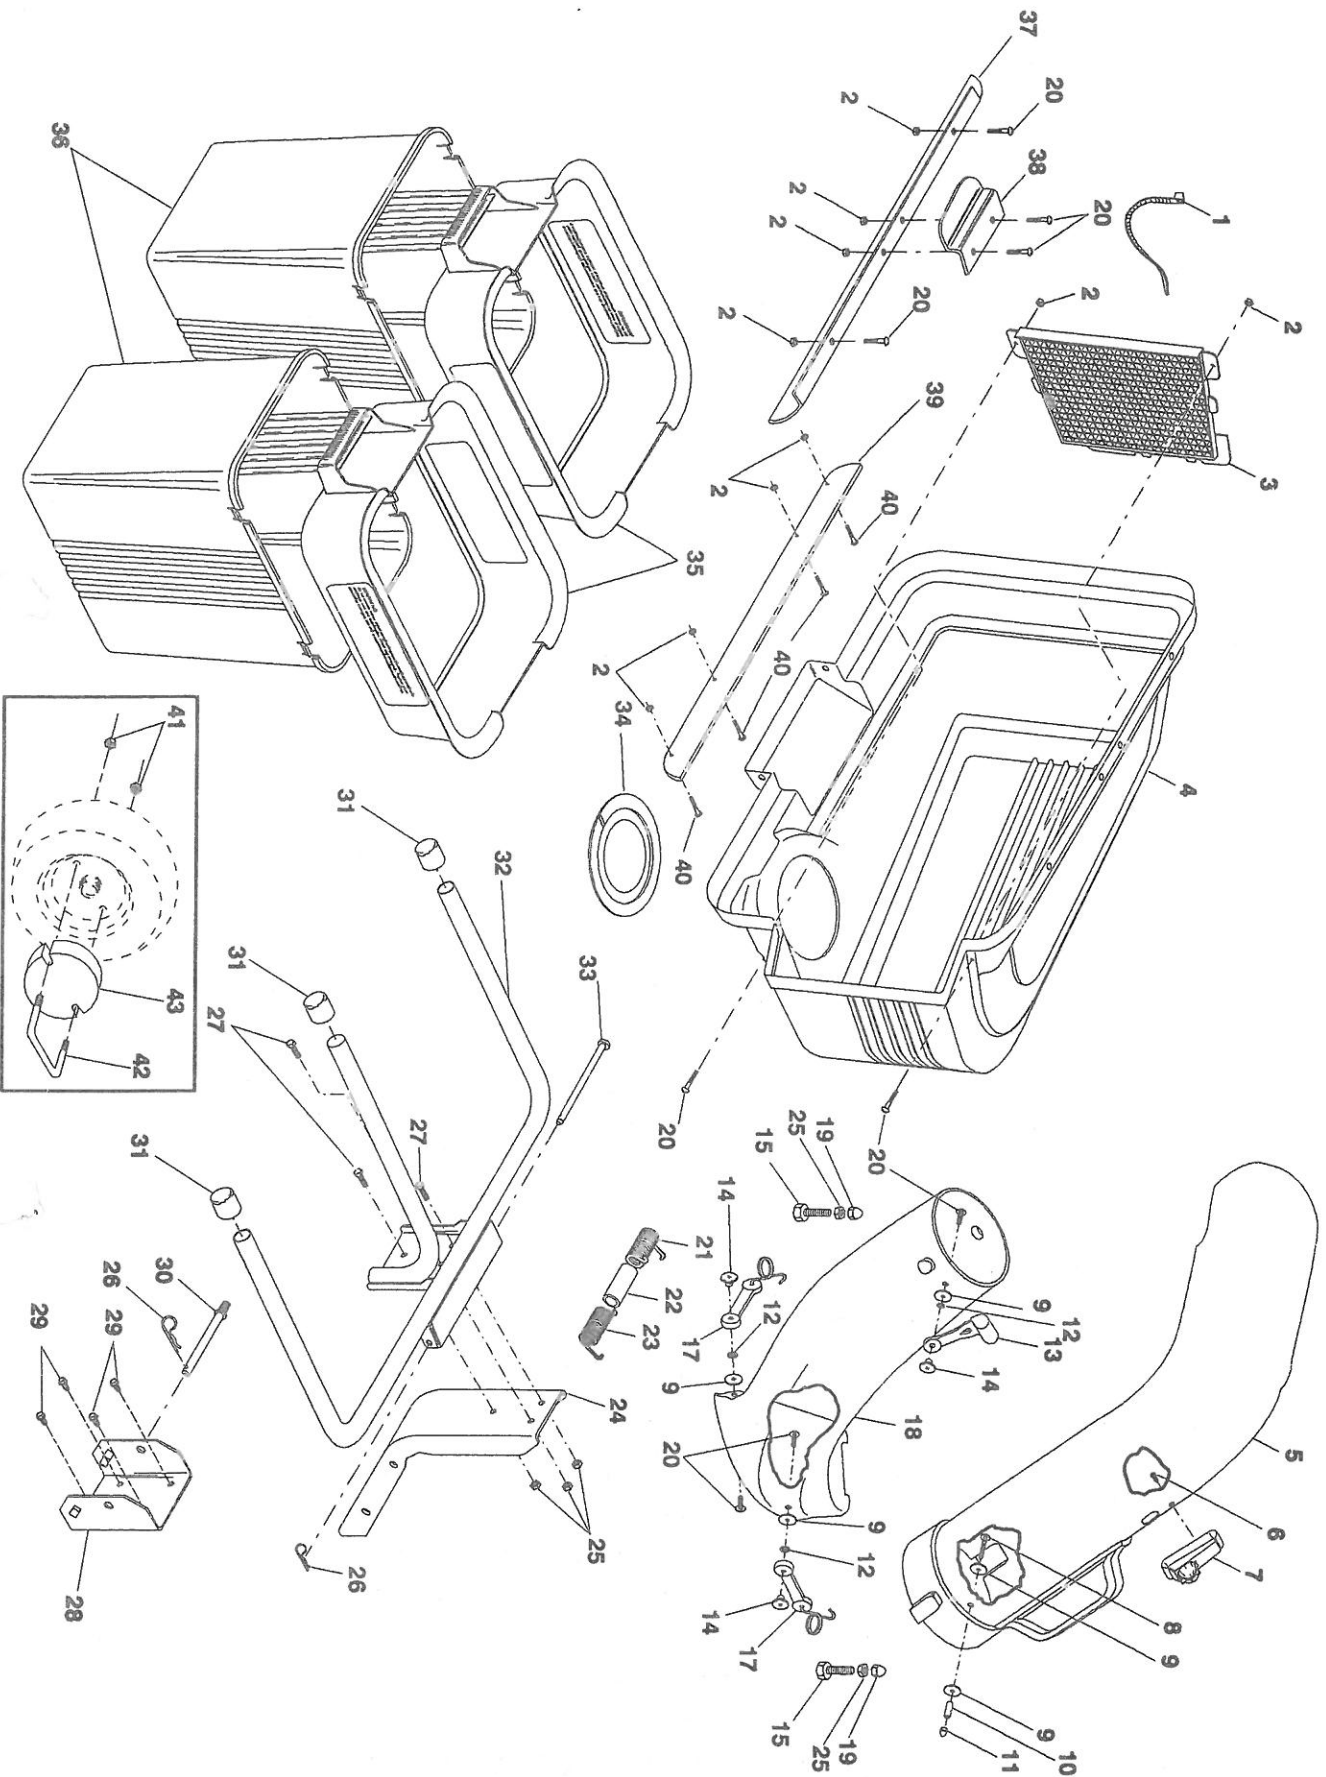

REPAIR PARTS

GRASS CATCHER - MODEL NUMBER CE36A

18

REPAIR PARTS

GRASS CATCHER - MODEL NUMBER CE36A

KEY NO.	PART NO.	DESCRIPTION	KEY NO.	PART NO.	DESCRIPTION
1	7192J	Tie, Cable	23	132983	Spring, Cover R.H. (gray)
2	69180	Locknut #10-24	24	127720X	Post, Support
3	127533	Screen, Cover	25	63124	Locknut 5/16 x 18
4	126816	Cover	26	4939M	Spring, Retainer
5	128598	Chute, Upper	27	74760512	Bolt, Hex 5/16-18 x 3/4
6	18021008	Screw, Special	28	130889	Bracket, Mounting
7	130933	Indicator, Bagger Full	29	17490508	Screw, Thread Rolling 5/16-18 x 1/2
8	87175	Screw, #10-24 x 1-1/8	30	131137	Pin, Support Post
9	19061216	Washer 3/16 x 3/4 x 16 Ga.	31	134496	Cap, Tubing End
10	7206J	Spacer, Split	32	126919X	Bagger, Frame
11	60867	Nut, Acorn #10-24	33	128600	Pin, Hinge
12	10071000	Washer, lock	34	127534	Gasket, Cover
13	109808X	Latch, Chute	35	129585	Container, Top
14	2029J	Nut, Weld	36	129586	Container, Bottom
15	74930516	Bolt, Hex 5/16-18 x 1	37	132256	Seal, Cover
17	130758	Latch Assy., Bagger	38	131859	Latch Handle, Cover
18	131270	Chute, Lower	39	135495	Strip, Seal
19	133841	Nut, Acorn 5/16-18	40	71141008	Screw #10-24 x 1/2
20	71161010	Screw #10-24 x 5/8	41	73800600	Locknut 3/8-16
21	132796	Spring, Cover L.H. (black)	42	123659X	U-Bolt
22	133235	Spacer, Cover	43	123635X	Weight, Wheel
				104419X	Bag, 3.0 mil. 30 Gallon Trash (not included with bagger)
				132409	Owner's Manual (English)
				132471	Owner's Manual (French)