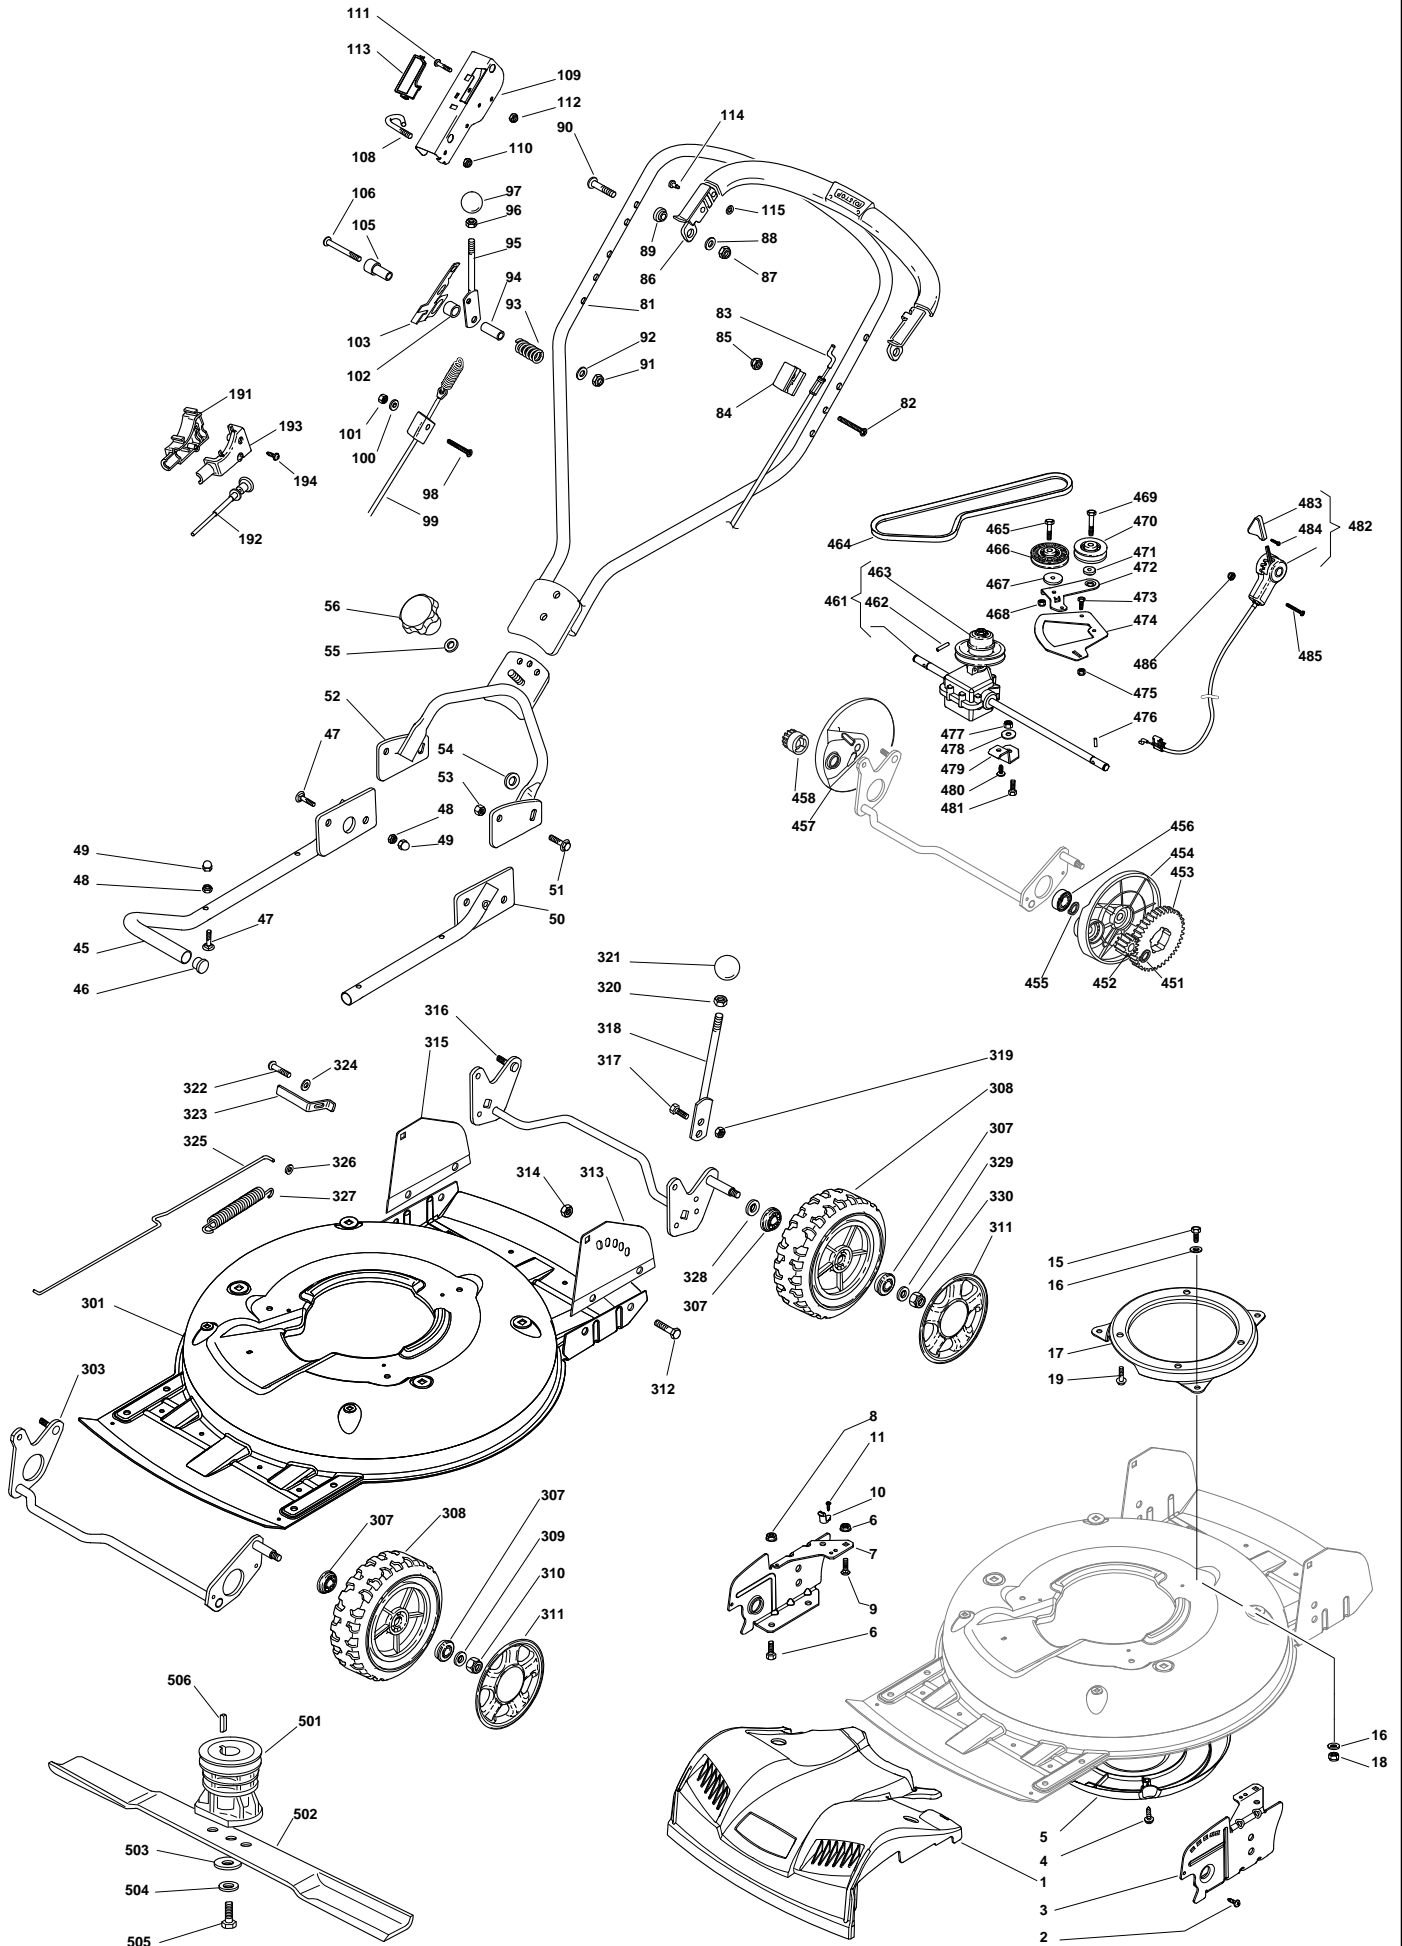

Rasaerba Castलगarden 2008

XSIM 52 HS 4 INOX - Model Year 2008

Pos.	Part no.	Q.ty	Description	Remarks
1	322226098/1	1	Mask, Grey	
2	12728450/0	2	Screw	
3	22778421/0	1	Bracket, L	
4	12728530/0	3	Screw	
5	22060220/0	1	Protection	
6	12792611/0	4	Screw	
7	22778419/0	1	Bracket, R	
8	12293201/0	4	Nut	
9	12815200/0	2	Screw	
10	22020400/0	2	Fairlead	
11	12728523/0	2	Screw	
12	12292102/0	2	Nut	
15	12792611/0	3	Screw	
16	12523060/0	6	Washer	
17	322207219/1	1	Flange	
18	12293201/0	3	Nut	
19	112735108/1	3	Screw	
45	81006373/0	1	Right Handle, Lower Part	
46	18566114/0	4	Cap	
47	12819100/0	6	Screw	
48	12155000/0	6	Nut	
49	18203854/0	6	Protection	
50	81006375/0	1	Left Handle, Lower Part	
51	12793102/0	4	Screw	
52	81006367/0	1	Handle, Upper Part, Black	
53	12155000/0	4	Nut	
54	12523060/0	2	Washer	
55	12523080/0	1	Washer	
56	22399813/0	1	Knob	
81	81006363/1	1	Handle, Upper Part Yellow	
82	12727783/0	1	Screw	
83	81000733/0	1	Cable, Thread Engine Brake	
84	22551640/0	1	Plate	
85	12154510/0	1	Nut	
86	81003318/1	1	Lever, Engine Brake	
87	12154510/0	2	Nut	
88	12521330/0	2	Washer	
89	22671660/1	2	Washer	
90	12727784/0	2	Screw	
91	12292100/0	1	Nut	
92	12530060/0	1	Elastic Washer	
93	22450446/0	1	Spring	
94	22170840/0	1	Spacer	
95	81003313/0	1	Lever, Driving	
96	12293200/0	1	Nut	
97	22399812/0	1	Knob	
98	12727791/0	1	Screw	
99	381000745/1	1	Cable, Rear Drive	
100	12521330/0	1	Washer	
101	12154510/0	1	Nut	
102	22170843/0	1	Spacer	
103	22551653/0	1	Plate	
105	22170842/0	1	Spacer	
106	12727786/0	1	Screw	
108	22430314/0	1	Spring	
109	81004405/0	1	Dash Board	
110	12154510/0	1	Nut	
111	12727792/0	1	Screw	
112	12154510/0	1	Nut	
113	22500050/0	1	Shoe	
114	22524342/0	1	Pin	
115	12604897/0	1	Snap Ring	
191	22722804/1	1	R Protection