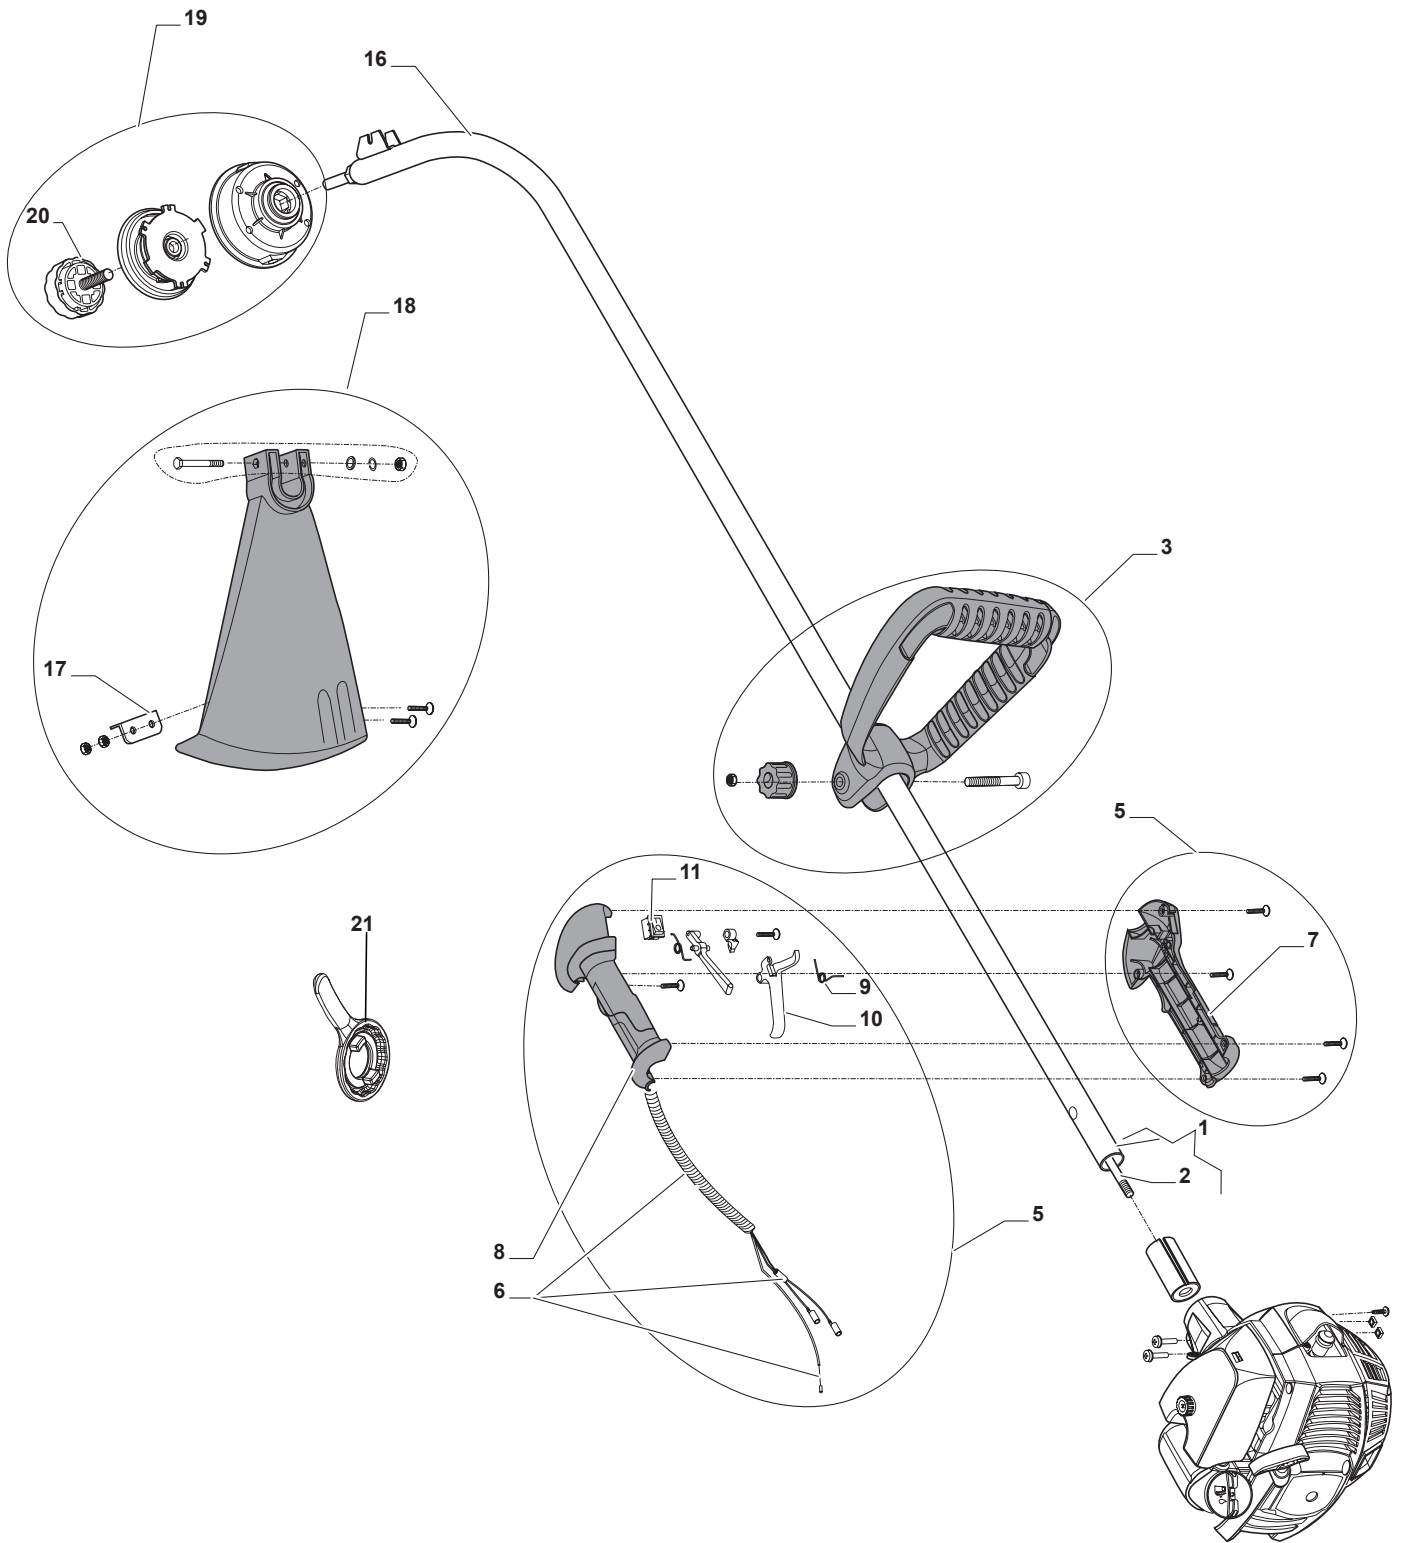

# 2010

- Use GLOBAL GARDEN PRODUCT Genuine Spare Parts specified in the parts list for repair and/or replacement.
- The contents described in the parts list may change due to improvement.
- The drawings of the spare parts are only indicative and might not represent the part in question exactly.
- The indications "right" - "left" - "front" - "rear" refer to the position of the operator when using the machine.
- When placing orders of parts for repair and/or replacement, make sure that the illustrated parts list is the one applying to the machine's year of manufacture, as shown on the identification plate attached to the machine.

# TR 27

POS.	CODE	Q.TY	DESCRIZIONE	DESCRIPTION	DESCRIPTION	BESCHREIBUNG	REMARKS
1	383869065/0	1	ASS.TUBO TRASMISSIONE	TRANSMISSION PIPE ASS.Y	ENS.TUBE TRANSM.	SCHAFTGRUPPE	
2	123020022/0	1	ASS.ALBERO TRASMISSIONE	TRANSM.SHAFT ASS.Y	ENS.ARBRE TRANSM.	MOTORWELLENEINHEIT	
3	383300016/0	1	IMPUGNATURA ANTERIORE	FRONT HANDLE	POIGNÉE AVANT	HANDGRIFF VORNE	
5	383300017/0	1	ASS. IMPUGNATURA	HANDLE ASS.Y	ENS.POIGNÉE	SET HANDGRIFF	
6	183065012/0	1	ASS. CAVI + GUAINA	CABLES ASS.Y + SHEATH	CÂBLE AVEC GAINÉ	KABEL MIT MANTEL	
7	123700054/0	1	IMPUGNATURA DESTRA	RIGHT HANDGRIP	BRANCHE DRO.	RECHTE GRIFF	
8	123700055/0	1	IMPUGNATURA SINISTRA	LEFT HANDGRIP	BRANCHE GAU.	LINKE GRIFF	
9	123430578/0	1	MOLLA LEVA ACCELERATORE	SPRING	RESSORT	FEDER GASHEBEL	
10	123315076/0	1	LEVA ACCELERATORE	THROTTLE LEVER	LEVIER ACCÉLÉRATEUR	GASHEBEL	
11	6980206	1	INTERRUTTORE STOP	STOP SWITCH	INTERRUPTEUR D'ARRÊT	STOP-SCHALTER	
17	6980215	1	LAMIERINO TAGLIAFILO	KIT, KNIFE	KIT, KNIFE	DRAHTSCHERENBLECH	
18	383465004/0	1	ASS. PARASPRUZZI	SAFETY COVER ASS.Y	ENS. CAPOT ANTI-PROJECTIONS	SET SPRITZSCHUTZ	
19	383820503/0	1	ASS. TESTINA A FILI	CUTTING LINE ASSY	ENS. TÊTE FILS	SET SCHNEIDEKOPF	
20	383593502/0	1	ASS. POMELLO	KNOB ASS'Y	BOUTON	SET KNAUF	
21	123070009/0	1	CHIAVE TESTINA	NYLON HEAD KEY	CLEF	SCHLUSSEL	