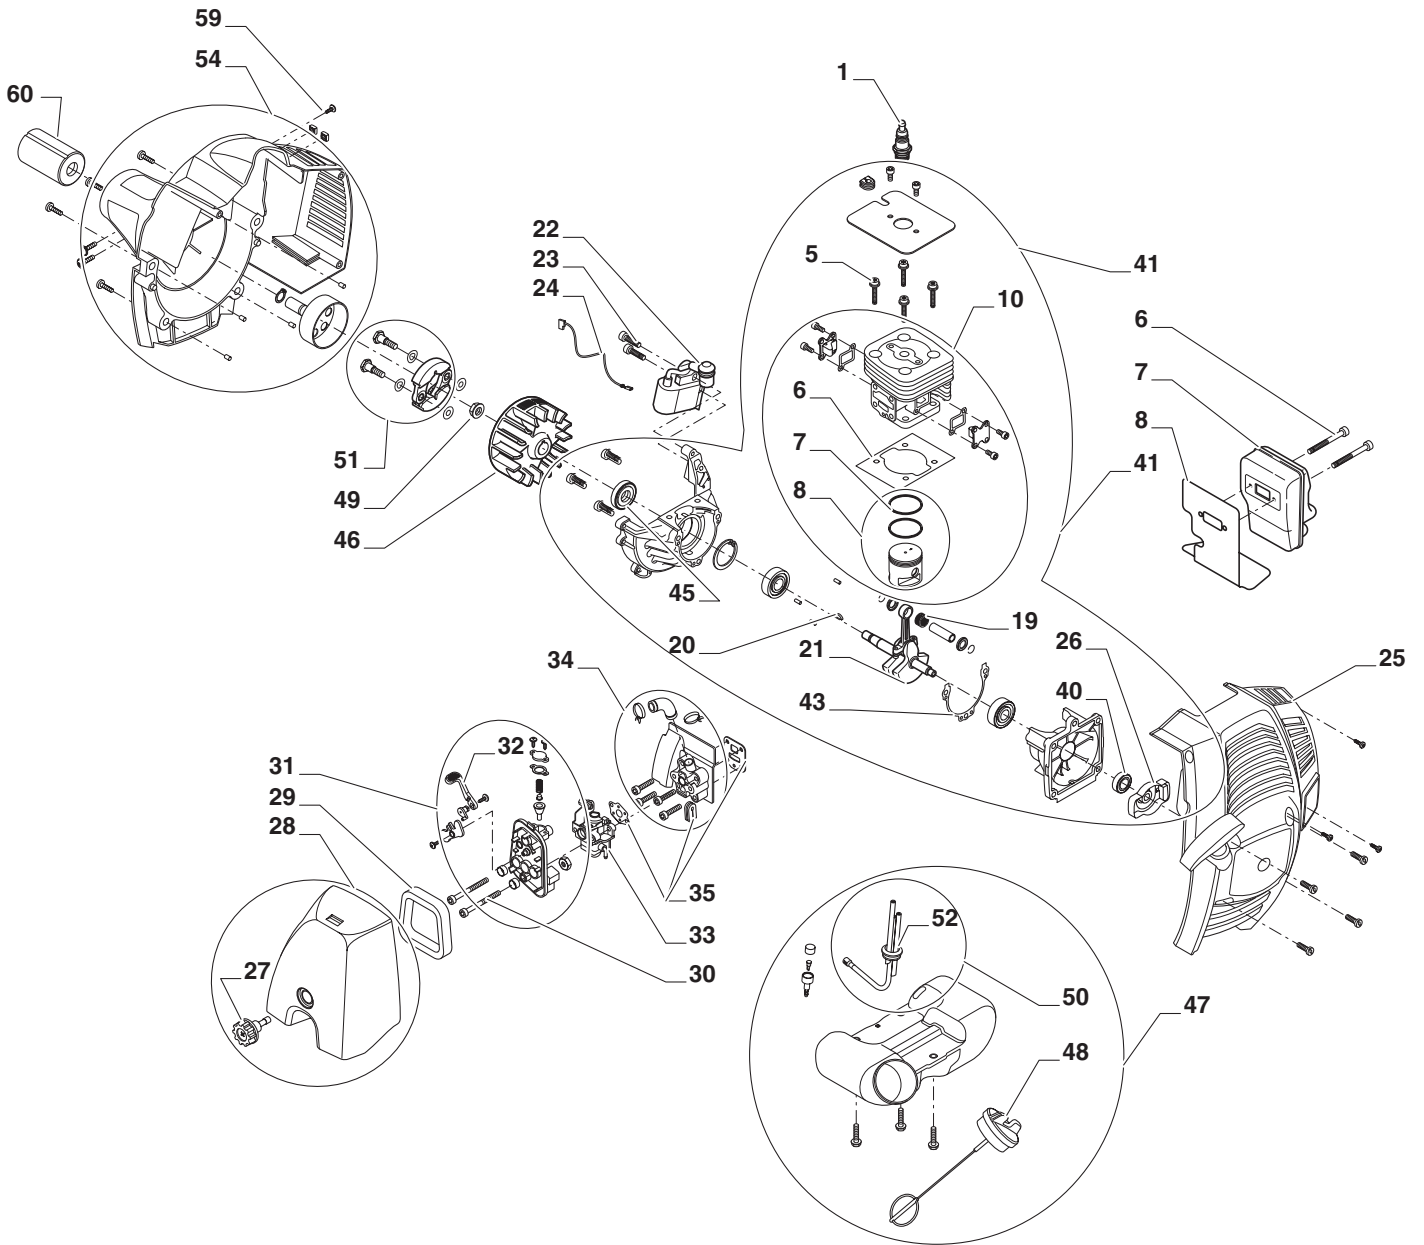

TR 27

POS.	CODE	Q.TY	DESCRIZIONE	DESCRIPTION	DESCRIPTION	BESCHREIBUNG	REMARKS
1	23051000/0	1	CANDELA	SPARK PLUG	BOUGIE	ZÜNDKERZE	
5	123878049/0	1	VITE	SCREW	VIS	SCHRAUBE	
6	123878050/0	1	VITE	SCREW	VIS	SCHRAUBE	
7	183740005/0	1	SILENZIATORE	MUFFLER	SILENCIEUX	SCHALLDÄMPFER	
8	123280025/0	1	GUARNIZIONE SILENZIA- TORE	GASKET	JOINT SILENCIEUX	DICHTUNG SCHALLDÄM- PFER	
10	183070003/0	1	ASS. CILINDRO - PISTO- NE	CYLINDER - PISTON ASS'Y	ENS.CYLINDRE-PISTON	SET ZYLINDER-KOLBEN	
13	123280026/0	1	GUARNIZIONE CILINDRO	CYLINDER GASKET	JOINT CYLINDRE	ZYLINDERDICHTUNG	
14	123204004/0	2	FASCIA ELASTICA	PISTON RING	COLLIER ÉLASTIQUE	KOLBENRING	
15	183590003/0	1	ASS. PISTONE	PISTON ASS'Y	ENS.PISTON	SET KOLBEN	
19	123072001/0	1	ASTUCCIO A RULLI	NEEDLE BEARING	ROUL. À AIGUILLES	WALZENROHR	
20	123072000/0	1	LINGUETTA VOLANO	FLYWHEEL KEY	CLAVETTE VOLANT	LASCHE SCHWUNGRAD	
21	123020019/0	1	LINGUETTA VOLANO	FLYWHEEL KEY	LANGUETTE VOLANT	LASCHE SCHWUNGRAD	
22	123044007/0	1	BOBINA ELETTRONICA	ELECTR. COIL	BOBINE ÉLECTRONIQUE	ELEKTRONIKSPULE	
23	123878051/0	1	VITE	SCREW	VIS	SCHRAUBE	
24	123065033/0	1	CAVO BOBINA	SPARK PLUG CABLE	CÂBLE BOUGIE	SPULENDRAHT	
25	183037001/0	1	ASS. AVVIATORE GIALLO	STARTER ASSY YELLOW	DÉMARREUR JAUNE	SET STARTER GELB	
-	183037002/0	1	ASS. AVVIATORE ROSSO	STARTER ASSY RED	DÉMARREUR ROUGE	SET STARTER ROT	
26	123082001/0	1	COPPA AVVIAMENTO	STARTER CUP	COUPE DÉMARREUR	STARTERGEHÄUSE	
27	123593505/0	1	POMELLO	KNOB	BOUTON	KNAUF	
28	183090003/0	1	COPRIFILTRO, GIALLO	FILTER COVER, YELLOW	COUVRE-FILTRE, JAUNE	FILTERABD. GELB	
-	183090004/0	1	COPRIFILTRO, ROSSO	FILTER COVER, RED	COUVRE-FILTRE, ROUGE	FILTERABD. ROT	
29	123220008/0	1	FILTRO ARIA	AIR FILTER	FILTRE À AIR	LUFTFILTER	
30	123878052/0	1	VITE	SCREW	VIS	SCHRAUBE	
31	383781001/0	1	SUPP. FILTRO ARIA	AIR FILTER HOLDER	SUPP. FILTRE À AIR	HALTER LUFTFILTER	
32	123315077/0	1	LEVA ARIA	CHOKER LEVER	LEVIER AIR	CHOKERHEBEL	
33	123054021/0	1	CARBURATORE	CARBURETTOR	CARBURATEUR	VERGASER	
34	383073501/0	1	ASS. COLLETTORE ASPI- RAZIONE	INTAKE MANIFOLD ASSY	COLLECTEUR ASPIRA- TION	KOLLEKTOR ANSAUGUNG	
35	183303511/0	1	ASS. GUARNIZIONI	GASKET ASS'Y	GASKET ASS'Y	SET DICHTUNGEN	
40	119035154/0	1	ANELLO DI TENUTA	SEAL RING	ANNEAU DE TENUE	DICHTRING	
41	183275301/0	1	SHORT BLOCK MOTORE	ENGINE SHORT BLOCK	SHORT BLOCK MOTEUR	SHORT BLOCK MOTOR	
43	123280027/0	1	GUARNIZIONE CARTER	CRANKCASE GASKET	GARNITURE CARTER	GEHÄUSEDICHTUNG	
45	112020001/0	1	ANELLO DI TENUTA	SEAL RING	ANNEAU DE TENUE	DICHTRING	
46	183880004/0	1	ASS. VOLANO C/MASSE	FLYWHEEL ASS.Y	ENS. VOLANT	SCHWUNGRAD MAGNET	
47	183733004/0	1	ASS. SERBATOIO MIX.	KIT FUEL TANK	ENS.RÉSERVOIR MÉ- LANGE	SET TREIBSTOFFTANK	
48	123790016/0	1	ASS. TAPPO MISCELA	FUEL CAP ASSY	BOUHCON MÉLANGE	SET DECKEL TREIBSTOFF	
49	123120004/0	1	DADO	NUT	ECROU	MUTTER	
50	383240001/0	1	ASS. GOMMINO PASSA- TUBI	GROMMET ASSY	ENS.RONDELLE CAOU- TCHOU	SET GUMMIRINGE	
51	183215003/0	1	ASS. FRIZIONE	CLUTCH ASS.Y	FRICTION	SET KUPPLUNG	
52	183520001/0	1	PESCANTE MISCELA	INTAKE FILTER	FILTRE D'ASPIRATION	TAUCHSONDE	
54	383785001/0	1	ASS.SUPPORTO TRASM., GIALLO	SUPPORT TRASM.ASSY, YELLOW	ENS.SUPPORT TRANSM., JAUNE	GETRIEBEPLATTFORM, GELB	
-	383785002/0	1	ASS.SUPPORTO TRASM., ROSSO	SUPPORT TRASM.ASSY, RED	ENS.SUPPORT TRANSM., ROUGE	GETRIEBEPLATTFORM, ROT	
59	6980624	1	VITE	SCREW	VIS	SCHRAUBE	
60	123275020/0	1	GOMMINO	GROMMET	CAOUTCHOU	GUMMI