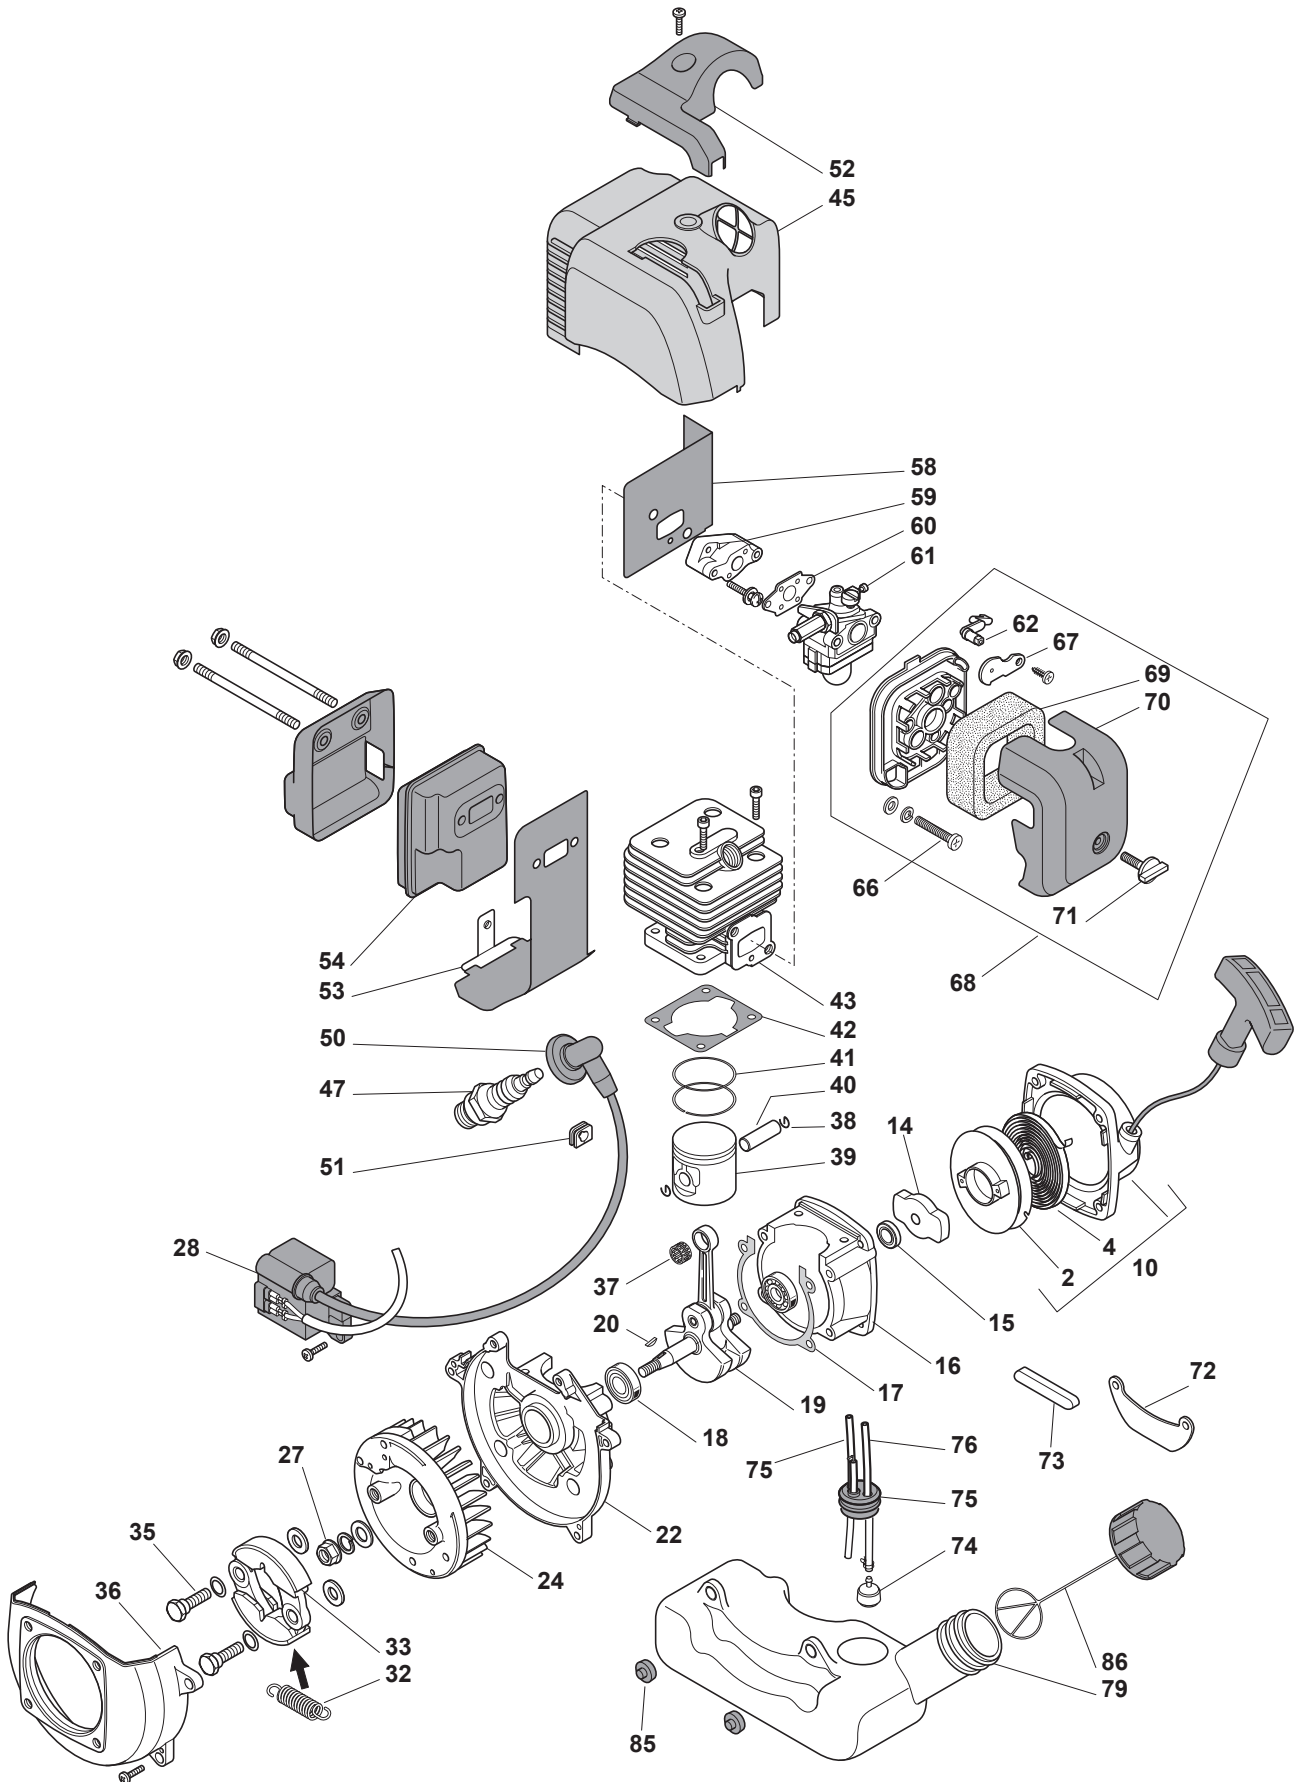

TR 26

POS.	CODE	Q.Q.TY	DESCRIZIONE	DESCRIPTION	DESCRIPTION	BESCHREIBUNG	REMARKS
2	123604006/0	1	Puleggia Avviamento	Starter Pulley	Poulie Démarrage	Riemenscheibe Starter	
4	123430584/0	1	Molla Avviamento	Spring	Ressort	Starterfeder	
10	183058031/0	1	Ass. Avviatore	Starter Ass.Y	Ens. Démarreur	Set Kupplung	
14	183082002/1	1	Ass. Coppa Avviamento	Starter Cup Ass.Y	Ens.Coupe Démarreur	Schwungrad Magnet	
15	119035159/0	2	Anello Di Tenuta	Seal Ring	Anneau De Tenue	Dichtring	
16	123685024/0	1	Carter Motore, Lato Avviatore	Crank Case	Carter Moteur	Motorabdeckung	
17	123280046/0	1	Guarnizione Carters	Gasket	Joint	Dichtung Abdeckung	
18	114215218/0	2	Cuscinetto	Ball Bearing	Roulement	Lager	
19	123020024/0	1	Ass. Albero Motore	Crankshaft	Arbre Moteur	Set Motorwelle	
20	123072002/0	1	Chiavetta	Key	Clavette	Keil	
22	123685025/0	1	Carter Motore, Lato Frizione	Crank Case	Carter Moteur	Motorabdeckung	
24	123880008/0	1	Volano Magnete	Flywheel	Volant Aimant	Schwungrad Magnet	
27	112154200/0	1	Dado	Nut	Ecrou	Mutter	
28	123044017/0	1	Bobina Elettronica	Electronic Coil	Bobine Électronique	Elektronikspule	
32	123430582/0	1	Molla Frizione	Spring	Ressort	Kupplungsfeder	
33	123400002/0	2	Massa Frizione	Clutch Unit	Embrayage	Reibungsmasse	
35	123878057/0	2	Vite	Screw	Vis	Schraube	
36	123208421/0	1	Carter Supp. Trasmissione	Transm.Support Case	Carter Supp. Transm.	Gehäuse Getriebeplattform	
37	123235006/0	1	Gabbia A Rulli	Needle Bearing	Cage À Roulements	Walzenkäfig	
38	123202005/0	2	Fermo Spinotto	Circlip	Circlip	Sperre Bolzen	
39	123590007/0	1	Pistone	Piston	Piston	Kolben	
40	123760005/0	1	Spinotto Pistone	Piston Pin	Pointeau Piston	Kolbenbolzen	
41	123204009/0	2	Fascia Elastica	Piston Ring	Collier Élastique	Kolbenring	
42	123280044/0	1	Guarnizione Cilindro	Cylinder Gasket	Joint Cylindre	Zylinderdichtung	
43	123071021/0	1	Cilindro	Cylinder	Cylindre	Zylinder	
45	123087023/0	1	Ass. Copricilindro Giallo	Cylinder Cover Yellow	Couvre-Cylindre Jaune	Zylinderabd. Gelb	
45	123087024/0	1	Ass. Copricilindro Rosso	Cylinder Cover Red	Couvre-Cylindre Rouge	Zylinderabd. Rot	
47	3210024	1	Candela	Spark Plug	Bougie	Zündkerze	
50	123053002/0	1	Cappuccio Candela	Spark Plug Cover	Capuchon Bougie	Zündkerzenkappe	
51	123275023/0	1	Gommino Passacavo	Grommet	Caoutchouc Passe-Câble	Lippklampe	
52	123109551/0	1	Protezione Candela	Cover, Spark Plug	Cover, Spark Plug	Zündkerzenschutz	
53	123280042/0	1	Guarnizione Silenziatore	Gasket	Joint Silencieux	Dichtung Schalldämpfer	
54	183740021/0	1	Silenziatore	Muffler	Silencieux	Schalldämpfer	
58	123280084/0	1	Guarniz.Collett-Cilindro	Intake Manif-Gasket	Joint Collect.-Cyl.	Dicht. Kollekt.-Zyl.	
59	123073519/0	1	Collettore Aspirazione	Intake Manifold	Collecteur Aspirateur	Kollektor Ansaugung	
60	123280059/0	1	Guarniz.Collettore-Carburatore	Intake-Carb Gasket	Joint Collect.-Carb.	Dicht. Kollektor-Verg.	
61	123054025/1	1	Carburatore	Carburettor	Carburateur	Vergaser	
62	123315089/0	1	Leva Aria	Choke Lever	Levier Air	Chokerhebel	
66	2132160	2	Vite	Screw	Vis	Schraube	
67	123190000/0	1	Farfalla Aria	Shutter	Levier Air	Schieber	
69	123220011/0	1	Filtro Aria	Air Filter	Filtre À Air	Luftfilter	
70	123090026/0	1	Coperchio Filtro Aria	Air Cleaner Cover	Couvercle Filtre Air	Luftfilterdeckel	
71	123878056/0	1	Pomello	Knob	Bouton	Knauf	
68	183220003/0	1	Ass. Filtro Aria	Air Filter	Filtre À Air	Luftfilter	
73	123275033/0	1	Gommino	Grommet	Caoutchouc	Gummi	
72	123784009/0	1	Supporto	Support	Support	Halter	
76	123275021/0	1	Gommino Passatubi	Grommet	Rondelle Caoutchouc	Gummiringe