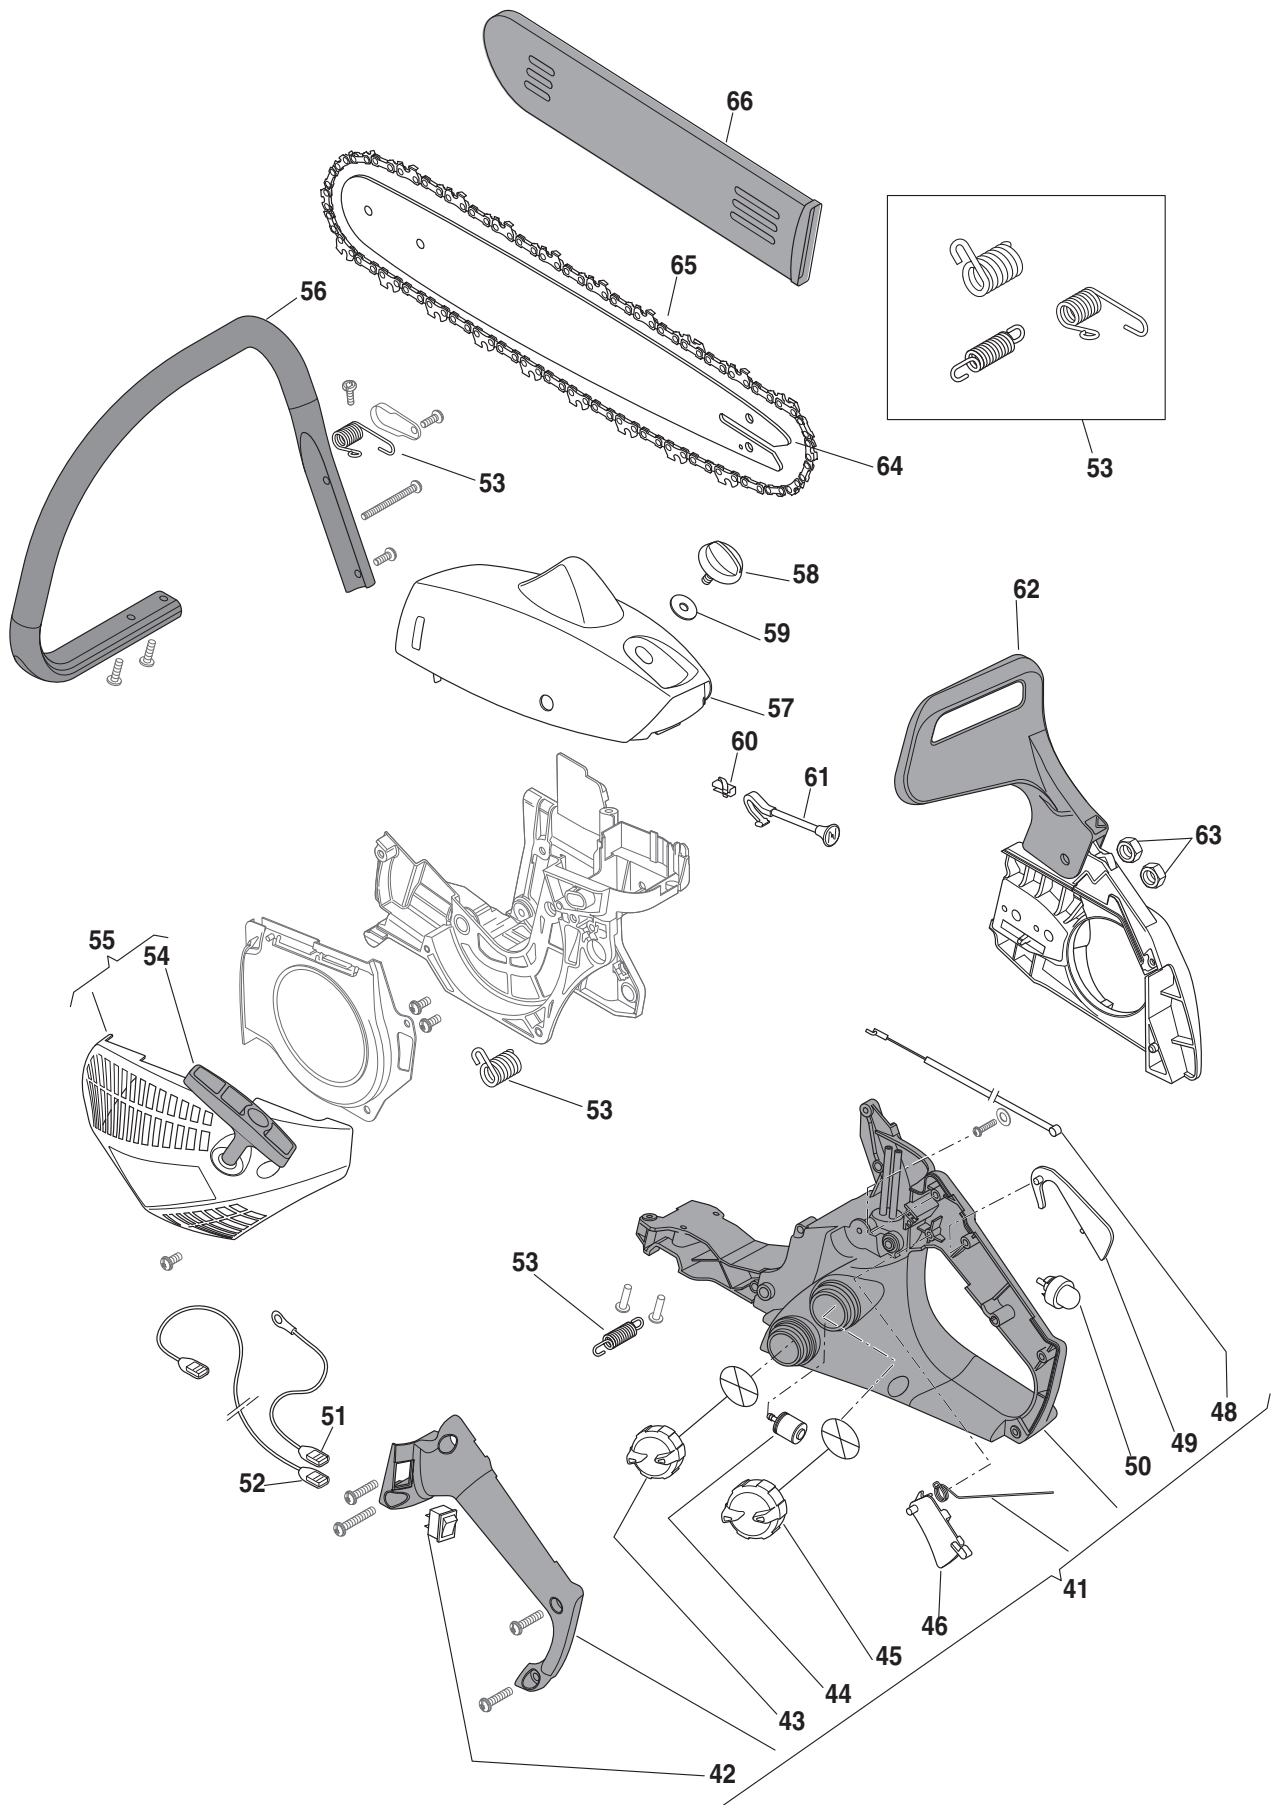

POS.	CODE	Q.TY	DESCRIZIONE	DESCRIPTION	DESCRIPTION	BESCHREIBUNG	REMARKS
41	183300014/0	1	ASS. IMPUGNATURA	HANDLE ASSY	ENS. POIGNÉE	SATZ GELBER	.
42	123303001/0	1	INTERRUTTORE STOP	SWITCH	INTERRUPTEUR D'ARRÊT	STOP-SCHALTER	.
43	183790005/0	1	ASS. TAPPO OLIO	TANK CAP	BOUCHON HUILE	SATZ ÖLSTOPFEN	.
44	183520001/0	1	ASS. PESCANTE MISCELA	INTAKE FILTER ASSY	PLONGEUR MÉLANGE	TREIFSTOFFLEITUNG	.
45	183790004/0	1	ASS. TAPPO MIX	FUEL TANK-CAP ASS.Y	BOUCHON MÉLANGE	SET DECKEL TREIBSTOFF	.
46	123315069/0	1	LEVA ACCELERATORE	THROTTLE LEVER	LEVIER ACCÉLÉRATEUR	GASHEBEL	.
48	123066010/0	1	CAVO ACCELERATORE	THROTTLE CABLE	CÂBLE ACCÉLÉRATEUR	GASSEIL	.
49	123315070/0	1	LEVA SICUREZZA	SAFETY LEVER	LEVIER SÉCURITÉ	SICHERHEITSHEBEL	.
50	6980242	1	PRIMER	PRIMER	PRIMER	PRIMER	.
51	123065020/0	1	CAVO MASSA	EARTH CABLE	CÂBLE MASSE	ERDUNGSDRAHT	.
52	123065021/0	1	CAVO DI STOP	STOP WIRE	CÂBLE ARRÊT	KABELSPERRE	.
53	183430550/0	1	ASS. MOLLE ANTIVIBRANTE	SHOCK ABSORBER SPRING ASSY	ENS. RESSORT ANTIVIBRATIONS	SCHWINGUNGSDÄMPFER	.
54	3749437	1	IMPUGNATURA AVVIAMENTO	STARTER HANDLE	POIGNÉE DÉMARRAGE	GRIFF STARTER	.
55	183058015/0	1	ASS. AVVIATORE GIALLO	STARTER ASSY YELLOW	DÉMARREUR JAUNE	SET STARTER GELB	.
-	183058016/0	1	ASS. AVVIATORE ROSSO	STARTER ASSY RED	DÉMARREUR ROUGE	SET STARTER ROT	.
-	183058017/0	1	ASS. AVVIATORE GRIGIO	STARTER ASSY GREY	DÉMARREUR GRIS	SET STARTER GRAU	.
56	123105002/0	1	CORRIMANO	HANDLE	MAIN-COURANTE	HANDLAUF	.
57	123087013/0	1	COPRICILINDRO GIALLO	CYLINDER COVER YELLOW	COUVRE-CYLINDRE JAUNE	ZYLINDERABD. GELB	.
-	123087014/0	1	COPRICILINDRO GRIGIO	CYLINDER COVER GREY	COUVRE-CYLINDRE GRIS	ZYLINDERABD. GRAU	.
-	123087015/0	1	COPRICILINDRO ROSSO	CYLINDER COVER RED	COUVRE-CYLINDRE ROUGE	ZYLINDERABD. ROT	.
58	123593504/0	1	POMELLO	KNOB	BOUTON	KNAUF	.
59	123160053/0	1	DISTANZIALE	BUSHING	ENTRETOISE	DISTANZSTÜCK	.
60	123202001/0	1	GOMMINO LEVA ARIA	GROMMET	CAOUTCHOUC LEVIER AIR	GUMMI CHOCKERHEBEL	.
61	123315068/0	1	LEVA ARIA	CHOKE LEVER	LEVIER AIR	CHOKERHEBEL	.
62	183059010/0	1	ASS. CARTER FRIZIONE GIALLO	CLUTCH HO. W/BR. ASSY YELLOW	CARTER FRICTION JAUNE	KUPPLUNGSGEH. GELB	.
-	183059011/0	1	ASS. CARTER FRIZIONE ROSSO	CLUTCH HO. W/BR. ASSY RED	CARTER FRICTION ROUGE	KUPPLUNGSGEH. ROT	.
-	183059012/0	1	ASS. CARTER FRIZIONE GRIGIO	CLUTCH HO. W/BR. ASSY GREY	CARTER FRICTION GRIS	KUPPLUNGSGEH. GRAU	.
63	2670270	2	DADO	NUT	ECROU	MUTTER	.
64	123900350/0	1	BARRA GUIDA 14"	GUIDE BAR 14"	GUIDE-CHAÎNE 14"	KETTENSTEG 14"	14" 3/8" MINI .050" (1.3 MM)
-	123900351/0	1	BARRA GUIDA 16"	GUIDE BAR 16"	GUIDE-CHAÎNE 16"	KETTENSTEG 16"	16" 3/8" MINI .050" (1.3 MM)
65	4113703	1	CATENA 14"	CHAIN 14"	CHAÎNE 14"	KETTE 14"	14" 3/8" .050" (1.3 MM) - 52E
-	4113705	1	CATENA 16"	CHAIN 16"	CHAÎNE 16"	KETTE 16"	16" 3/8" .050" (1.3 MM) - 56E
66	4181297	1	COPRIBARRA 14"	CHAIN COVER 14"	PROTÈGE-GUIDE 14"	SCHW. STANGENABDECKUNG 14"	.
-	4181307	1	COPRIBARRA 16"	CHAIN COVER 16"	PROTÈGE-GUIDE 16"	SCHW. STANGENABDECKUNG 16"	.
60	123275020/0	1	GOMMINO	GROMMET	CAOUTCHOUC	GUMMI	.