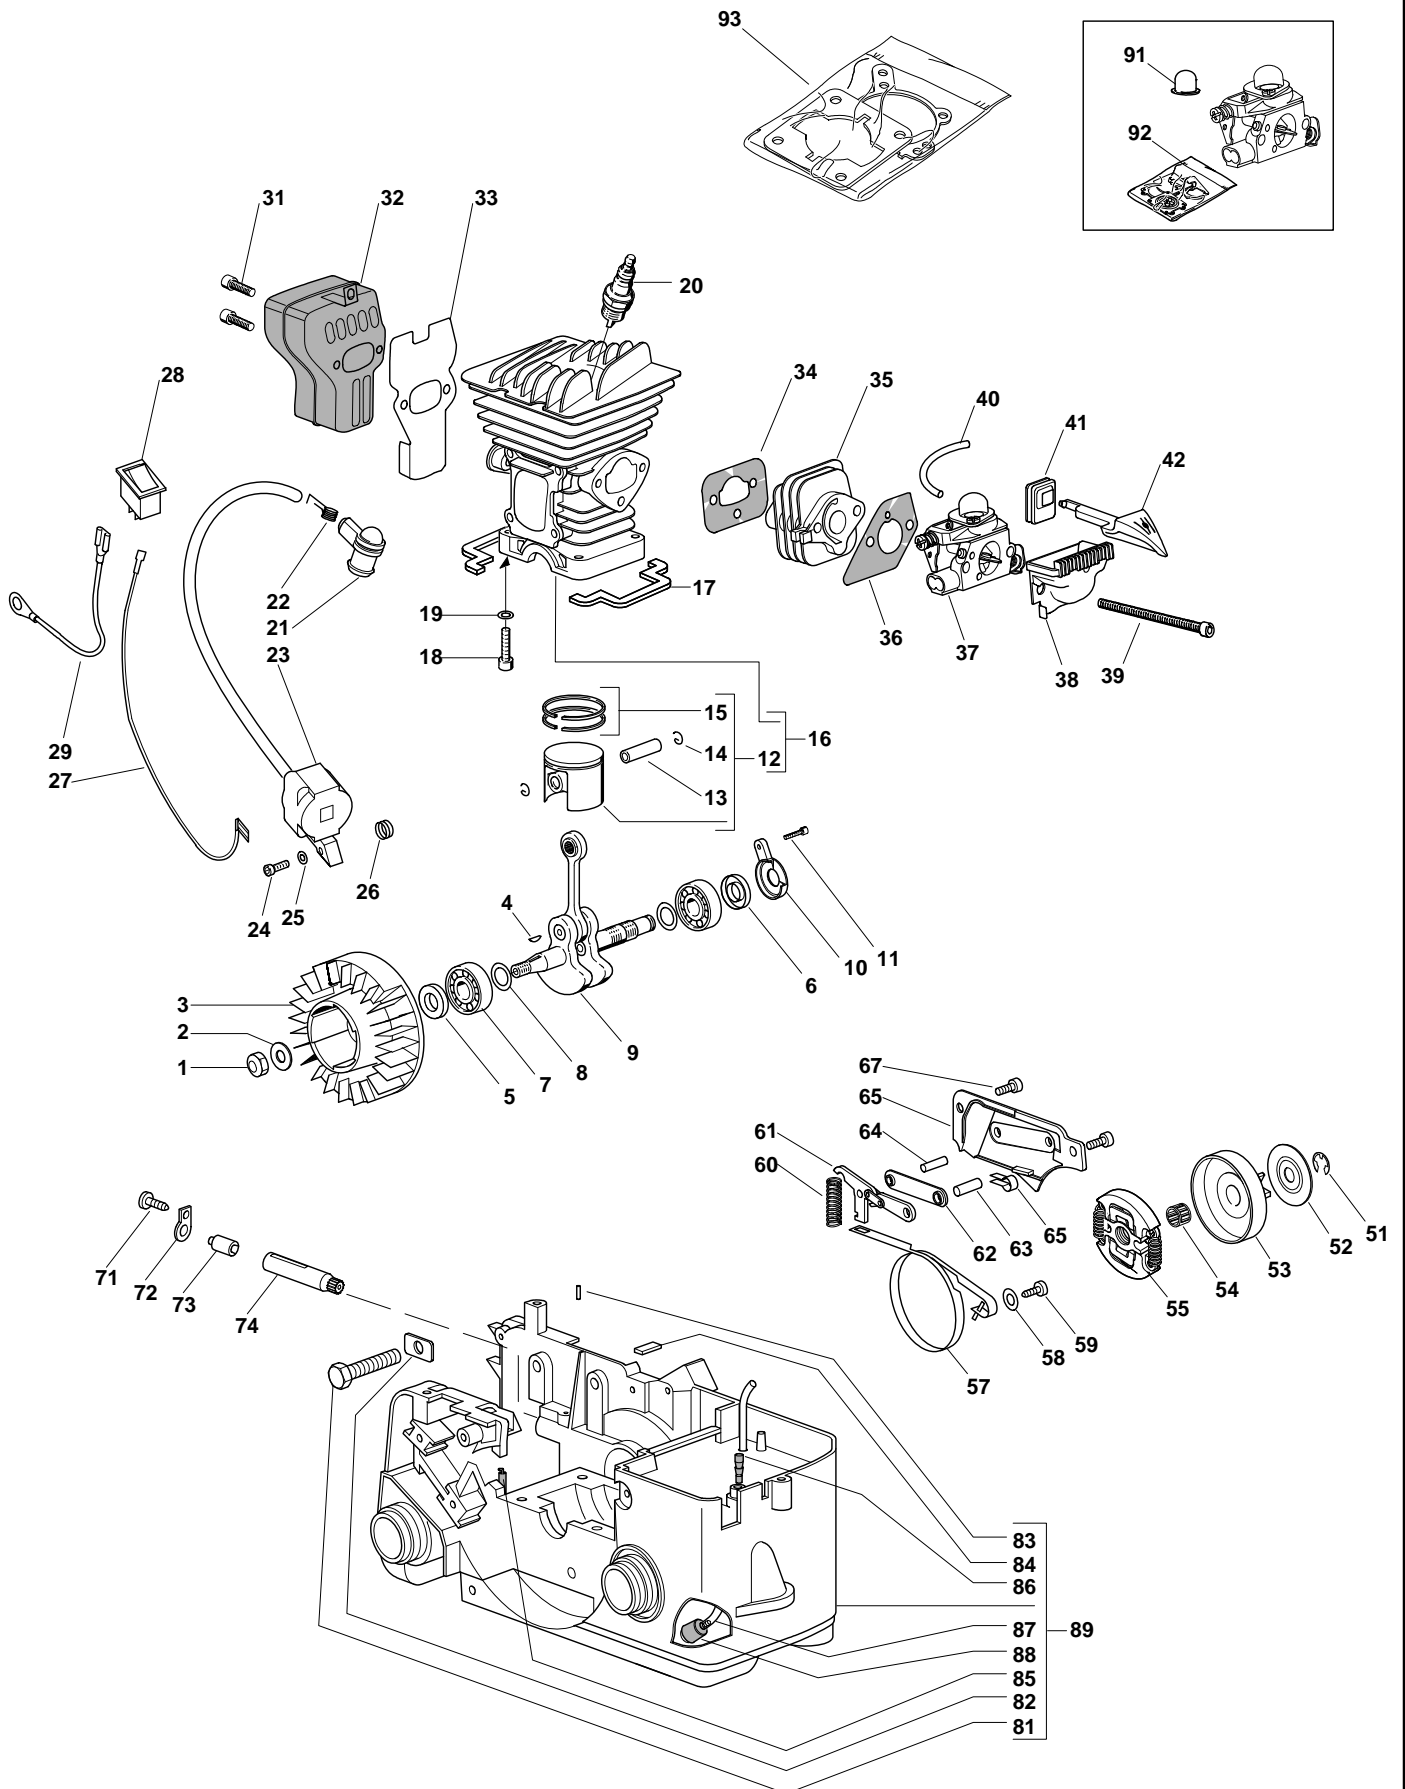

# Illustrated Parts List

# Engine

XC 38 P - Model Year 2009

**Engine**

Pos.	Part no.	Q.ty	Description	Remarks
1	2432050	1	Nut	
2	2312080	1	Washer	
3	4541210/1	1	Flywheel	
4	3151010	1	Flywheel Key	
5	3121071	1	Seal Ring	
6	3121072	1	Seal Ring	
7	3112030	2	Ball Bearing	
8	3614480	2	Washer	
9	323020015/0	1	Crankshaft	
10	3750311	1	Oil Pump Cap	
11	2123020	1	Screw	
12	383590005/0	1	Piston Assy R 39	
13	3158260	1	Piston Pin	
14	3356050	2	Circlip	
15	123204003/0	2	Piston Ring R 39	
16	383070005/0	1	Cylinder-Piston Assy R 39	
17	3721560	2	Gasket	
18	2135060	4	Screw	
19	2330020	4	Grower	
20	3210024	1	Spark Plug	
21	3748880	1	Spark Plug Cover	
22	3657050	1	Spark Plug Spring	
23	3211350/1	1	Electronic Coil	
24	2123140	2	Screw	
25	2321150	2	Washer	
26	3654480	1	Spring	
27	3211380	1	Earth Cable	
28	3210970	1	Stop Switch	
29	3211690	1	Earth Cable	
31	2135040	2	Screw	
32	183740004/1	1	Muffler Assy	
33	123280022/0	1	Muffler Ass.Y	
34	1L3724300/1	1	Gasket	
35	3750180	1	Intake Manifold	
36	1L3724160/1	1	Heat Block	
37	23054003/2	1	Carburettor	
38	8744781	1	Intake Manifold Assy	
39	2135210	2	Screw	
40	3786130	1	Tube	
41	3745650	1	Grommet	
42	3743640	1	Choke Lever	
51	12000955/0	1	Benzing	
52	3612620	1	Washer	
53	4121208	1	Sproket 3/8" Mini	
54	3114190	1	Needle Bearing	
55	4252200/1	1	Clutch Assy	
57	3614740	1	Brake Band	
58	2312150	1	Washer	
59	2123060	1	Screw	
60	3654570	1	Spring	
61	4252310	1	Chain Brake Lever	
62	3614490	1	Plate	
63	3180500	1	Roller 5X19,8	
64	3180510	1	Roller 6X21,8	
65	3614780	1	Spring	
66	3750117	1	Cylinder Cover	
67	2123100	2	Screw	
71	2123020	1	Screw	
72	3614810	1	Retainer	
73	3744790	1	Spacer	
74	4252220	1	Oil Pump	
81	23878001/0	1	Screw	
82	23650100/0	1	Bar Screw Support	
83	3741367	1	Cap For Oil Delivery	
84	3614930	1	Insert	
85	383867000/0	1	Tube Ass.Y For Oil Breather	
86	4253680	1	Breather Valve Assy	