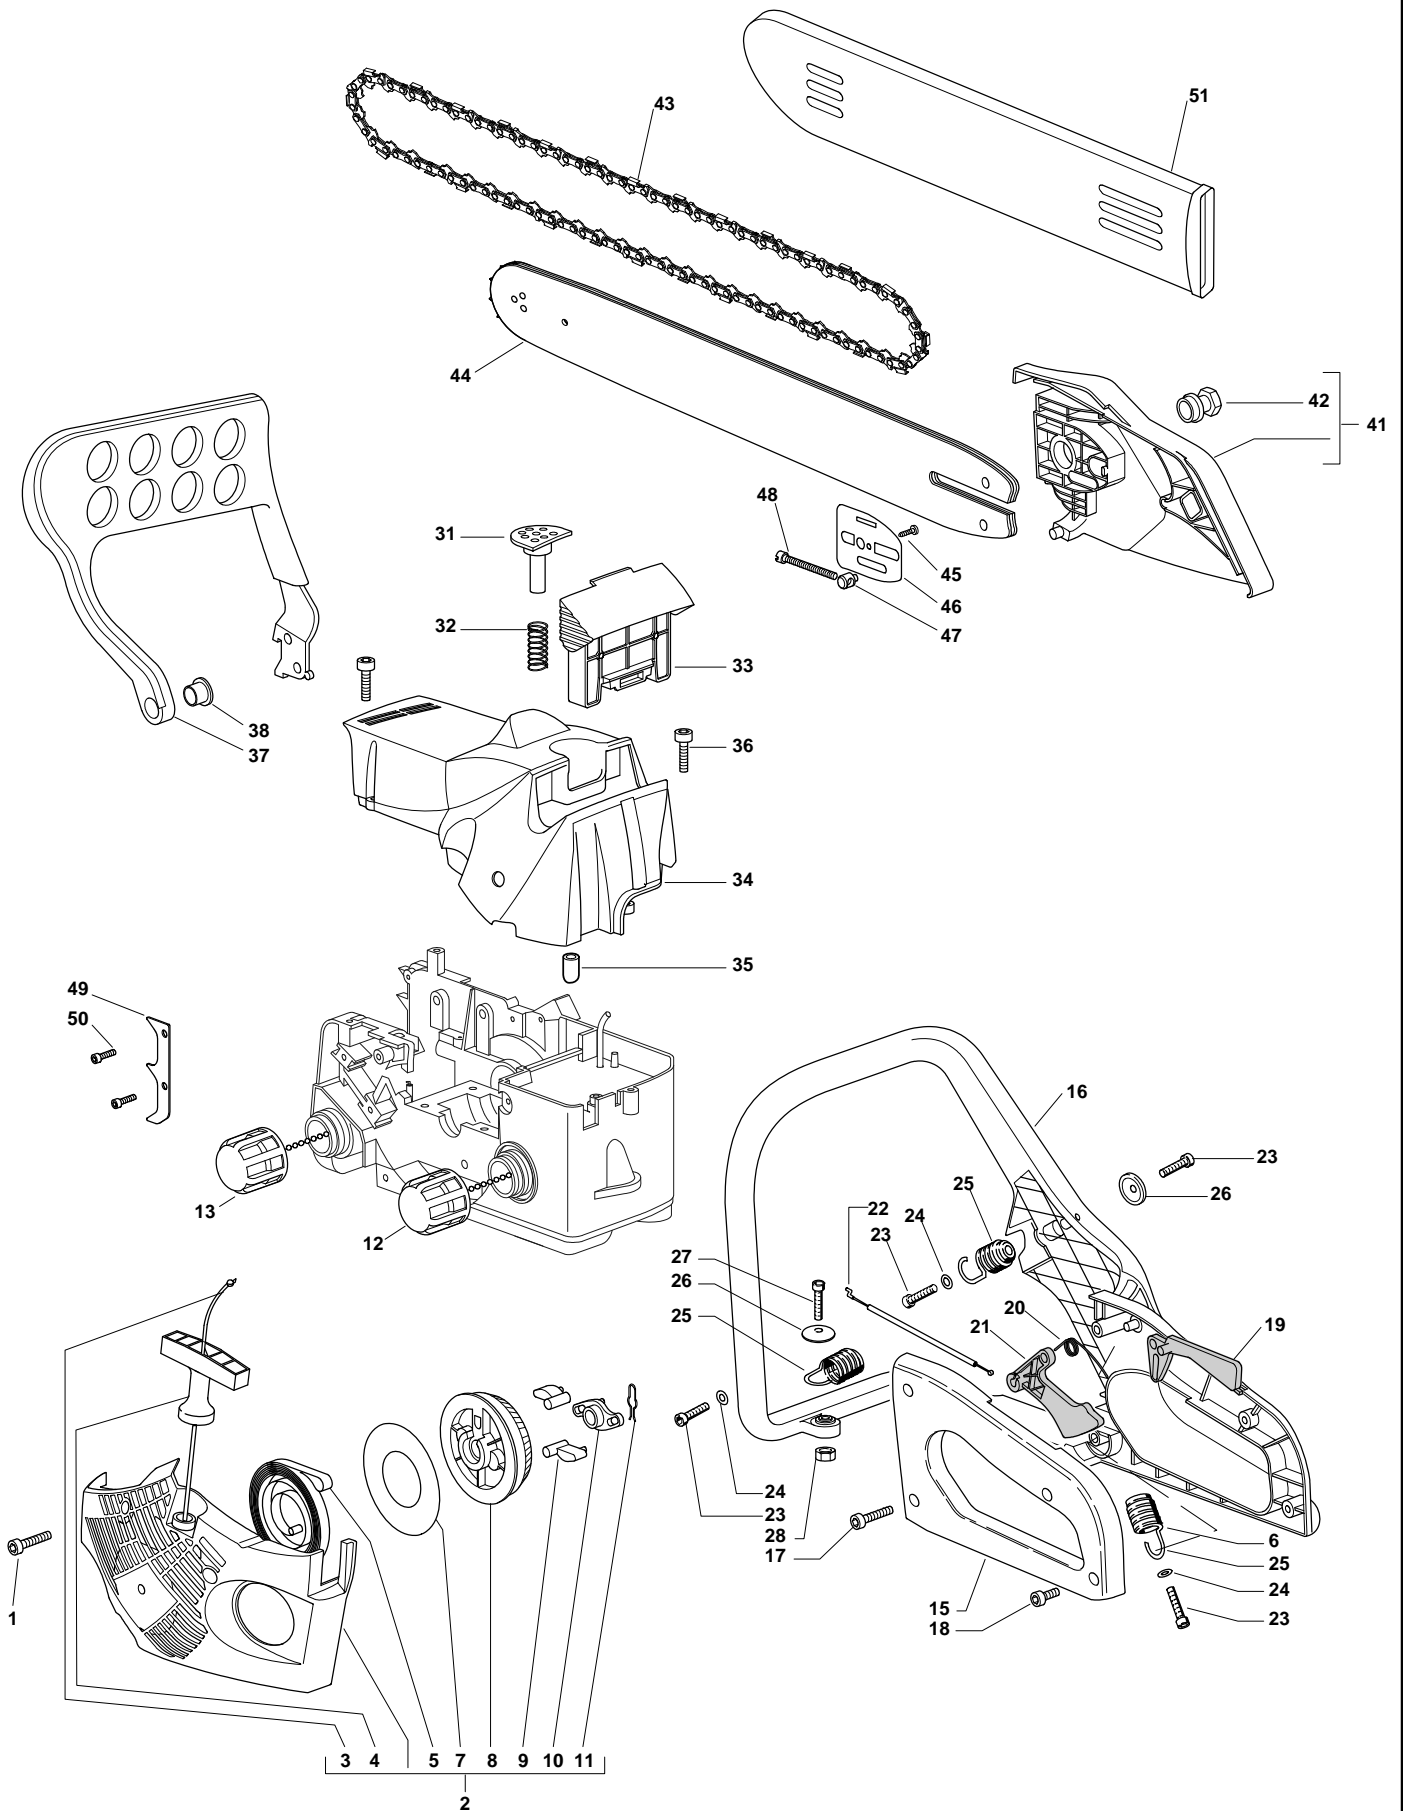

Housing

XC 38 P - Model Year 2009

Housing

Pos.	Part no.	Q.ty	Description	Remarks
1	2123030	3	Screw	
2	383058027/0	1	Carter Assy Red	
3	3784030	1	Starter Cord	
4	323300004/0	1	Starter Handle	
5	4611480	1	Spring	
7	3723640	1	Disc	
8	3750130	1	Starter Pulley	
9	3750080	2	Starter Hook	
10	3750140	1	Starter Hook Guide	
11	3657480	1	Retainer	
12	4252630	1	Oil Cap Assy	
13	4252630	1	Oil Cap Assy	
15	4563760	1	Handle Cover	
16	3L4563750/1	1	Handle	
17	2123030	2	Screw	
18	2123100	3	Screw	
19	3743597	1	Safety Lever	
20	3654440/1	1	Spring	
21	3743587	1	Throttle Lever	
22	4252480	1	Throttle Cable	
23	2123031	4	Screw	
24	2312090	3	Washer	
25	3654400	3	Spring	
26	3614800	2	Washer	
27	2135040	1	Screw	
28	2432040	1	Nut	
31	3750440	1	Air Purge Pump	
32	3654430	1	Springs	
33	383220002/0	1	Air Filter	
34	323087019/0	1	Cylinder Cover Red	
35	3750450	1	Air Purge Cap Button	
36	2123030	3	Screw	
37	4563770	1	Hand Guard	
38	3614330	1	Bush	
41	383059017/0	1	Clutch Housing Assy Red	
42	2670270	1	Nut	
43	4113702	1	Chain 14"	14" 3/8" .050" (1.3 Mm) - 50E
43	4113705	1	Chain 16"	16" 3/8" .050" (1.3 Mm) - 56E
44	23900110/0	1	Guide Bar 14"	14" 3/8" Mini .050" (1.3 Mm)
44	23900111/0	1	Guide Bar 16"	16" 3/8" Mini .050" (1.3 Mm)
45	2123060	1	Screw	
46	23311002/0	1	Plate	
47	3641970	1	Plug	
48	2653470	1	Screw	
49	23026000/0	1	Spike	
50	2123100	2	Screw	
51	4181297	1	Chain Cover	
51	4181307	1	Chain Cover