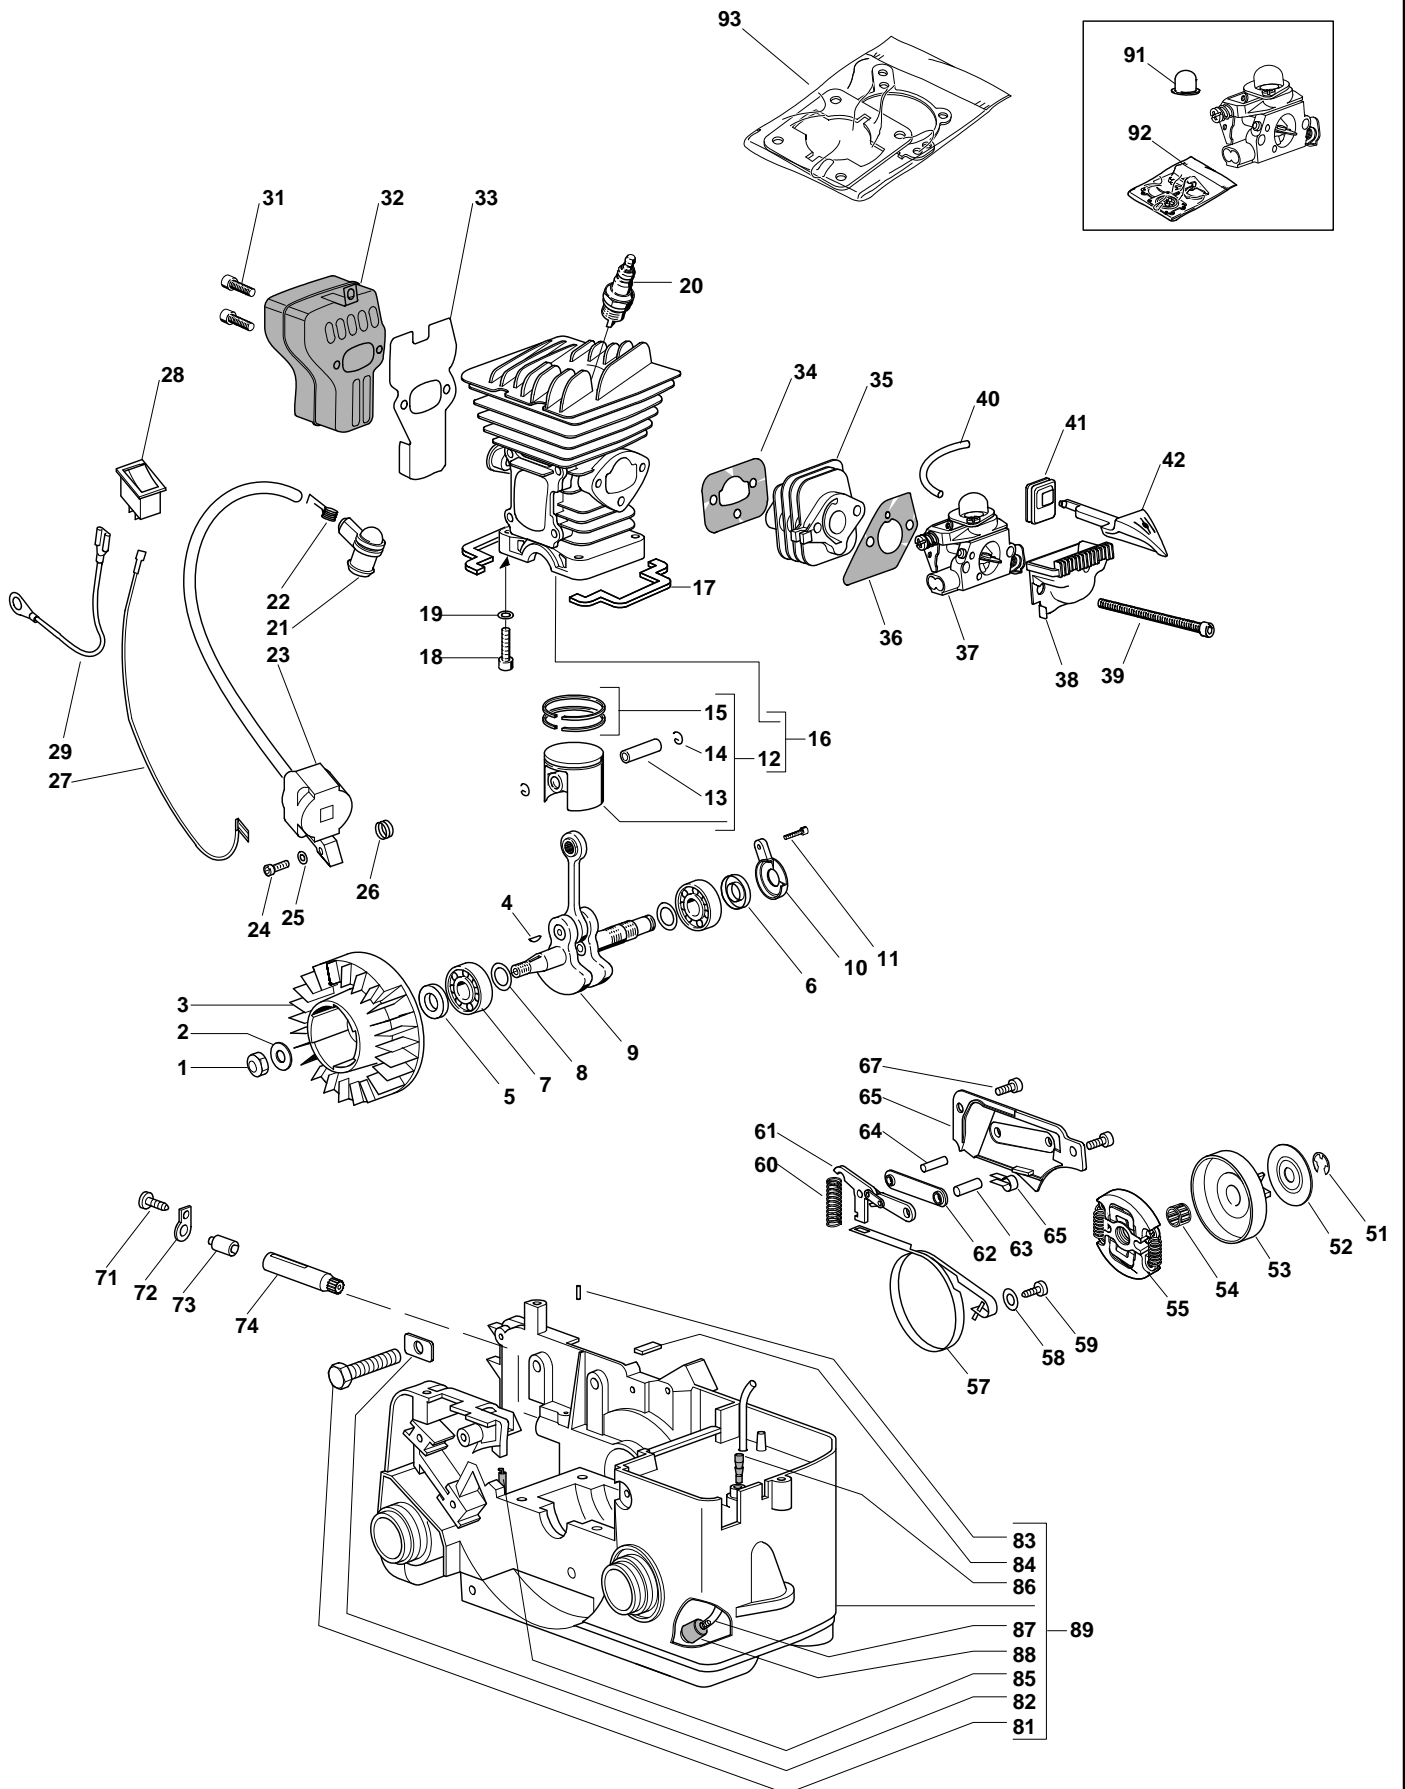

Engine

XC 38 P - Model Year 2009

Engine

Pos.	Part no.	Q.ty	Description	Remarks
87	3786050	1	Fuel Line	
88	4253290	1	Intake Filter	
89	383057001/2	1	Crankase	
91	3744870	1	Primer	
92	8724091	1	Diaphragm-Gasket Set	
93	383303514/0	1	Gasket Set