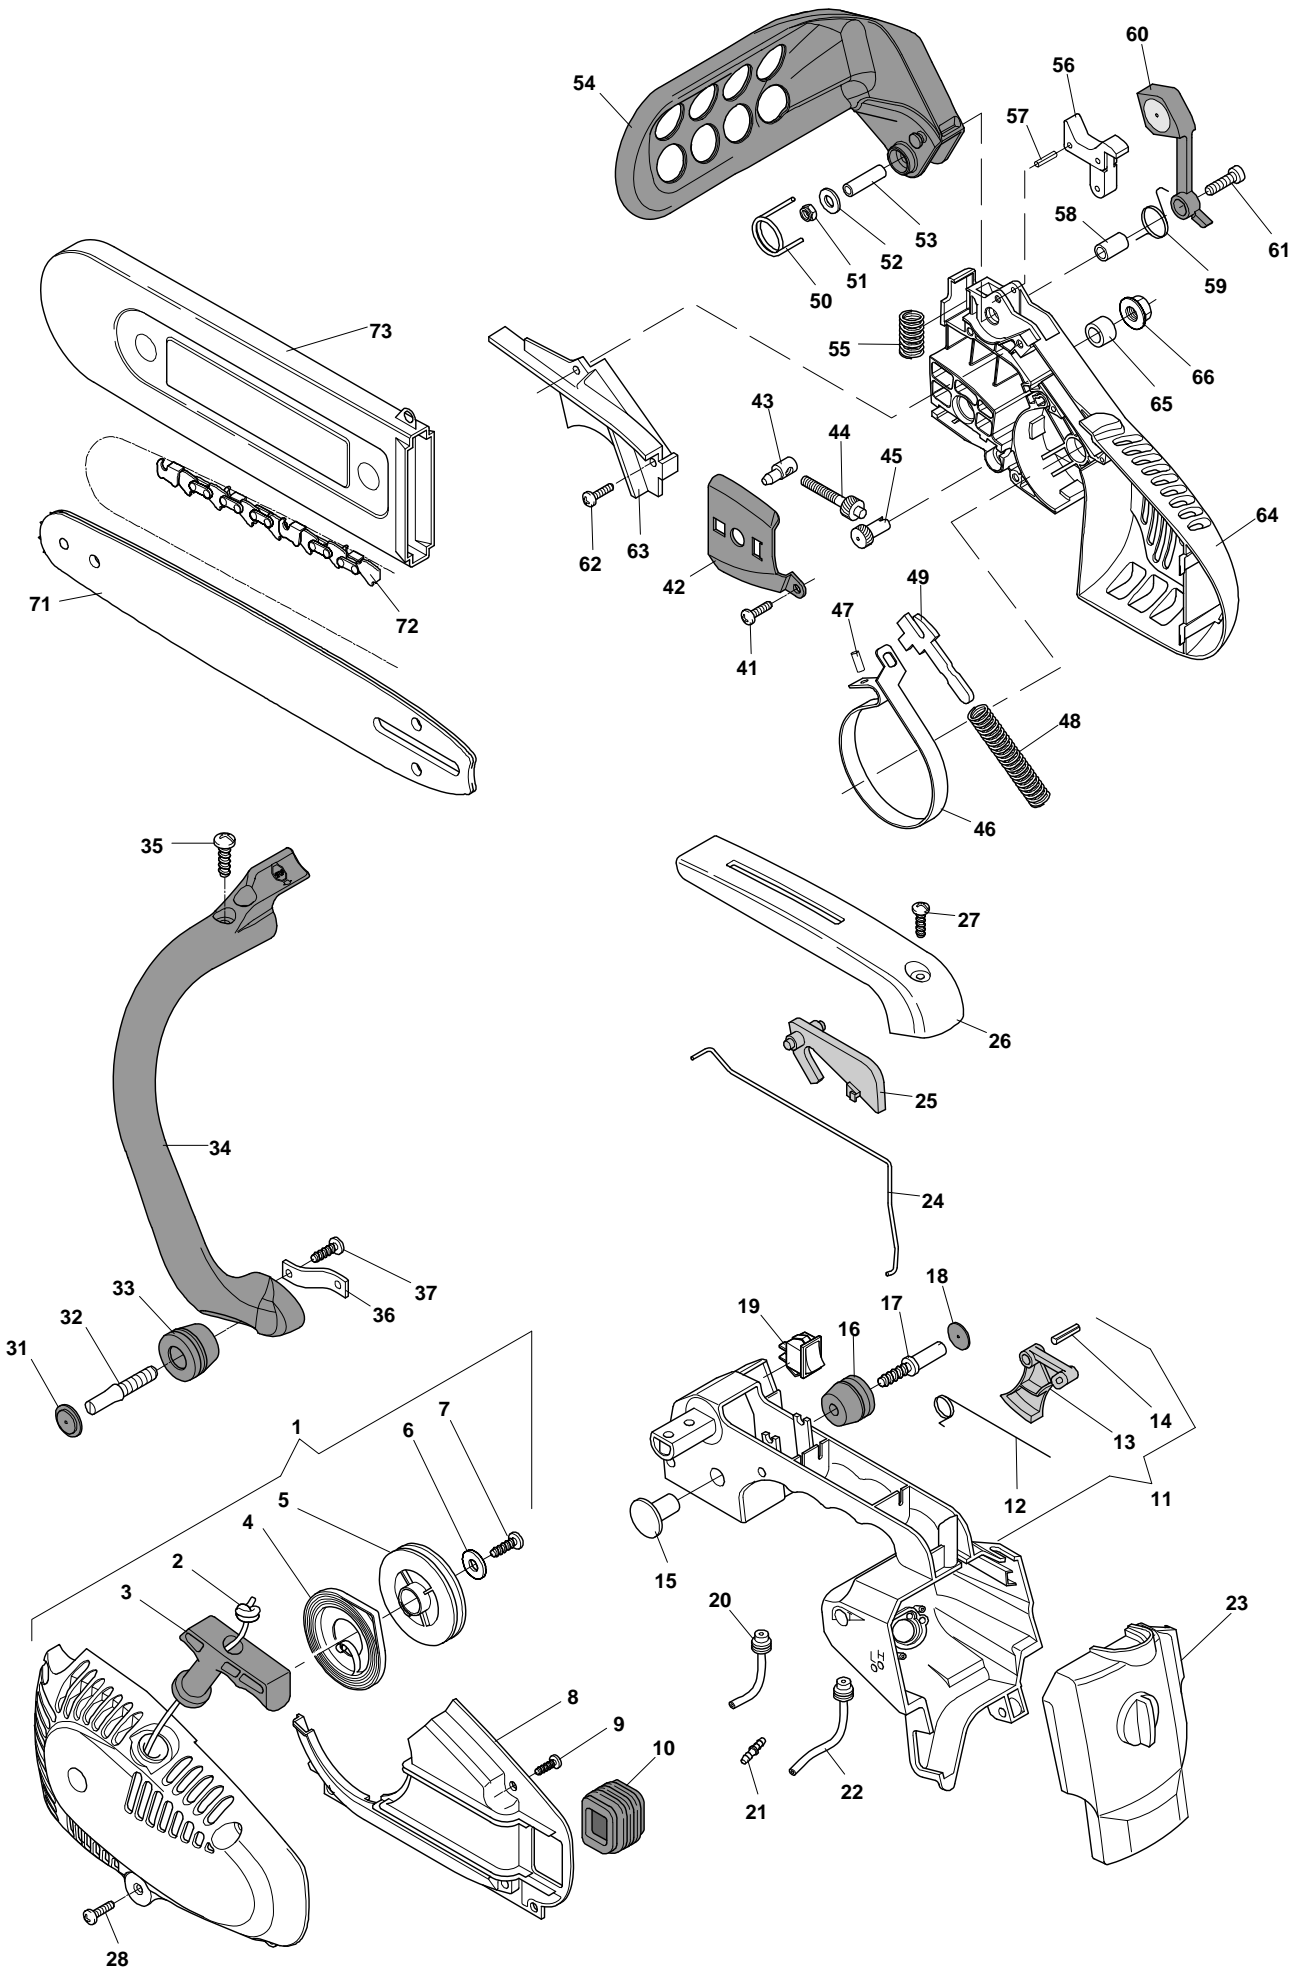

Housing

XC 27 P - Model Year 2011

Housing

Pos.	Part no.	Q.ty	Description	Remarks
1	83058008/0	1	Starter Assy Red	
2	23234000/0	1	Starter Cord	
3	3750067	1	Starter Handle	
4	23430557/0	1	Starter Spring	
5	23604001/0	1	Starter Pulley	
6	23657002/0	1	Washer	
7	23878010/0	1	Screw	
8	23107501/0	1	Air Conveyor	
9	23878008/0	1	Screw	
10	23275004/0	1	Grommet	
11	6995240	1	Handle Assy	
12	6995114	1	Spring	
13	6995134	1	Throttle Lever	
14	6995016	1	Pin	
15	6995196	1	Cap	
16	23275005/0	1	Shock Absorber	
17	23878007/0	1	Screw	
18	23790006/0	1	Cap	
19	6995226	1	Switch	
20	6995198	1	Tube	
21	6995199	2	Tube Connection	
22	6995197	2	Tube	
23	6995218	1	Rear Cover	
24	6995215	1	Throttle Rod	
25	6995135	1	Safety Lever	
26	6995195	1	Handle, Upper Part	
27	23878008/0	1	Screw	
28	23878008/0	4	Screw	
31	23790006/0	1	Cap	
32	23878007/0	1	Screw	
33	23275005/0	1	Shock Absorber	
34	23105000/0	1	Handle	
35	23878010/0	2	Screw	
36	23200001/0	1	Plate	
37	23878010/0	1	Screw	
41	23878009/0	1	Screw	
42	23311003/0	1	Bar Plate	
43	23796004/0	1	Bar Adjusting Block	
44	23878005/0	1	Screw	
45	23510093/0	1	Pin	
46	23448001/0	1	Brake Band	
47	23665001/0	1	Pin	
48	23430561/0	1	Spring	
49	23315061/0	1	Lever	
50	23430560/0	1	Spring	
51	23120000/0	1	Nut	
52	23657003/0	1	Washer	
53	23044206/0	1	Bushing	
54	23455005/0	1	Hand Guard	
55	23430559/0	1	Spring	
56	83315050/0	1	Chain Brake Lever	
57	23665000/0	1	Roller	
58	23044207/0	1	Bushing	
59	23430558/0	1	Spring	
60	23080000/0	1	Balance Weigth	
61	23878006/0	1	Screw	
62	23878009/0	3	Screw	
63	23109515/0	1	Brake Cover	
64	23059009/0	1	Clutch Housing Red	
65	3641380	1	Bushing	
66	2670120	1	Nut	
71	123900114/0	1	Guide Bar 12"	12" 3/8"mini .050" (1.3mm)
71	23900300/0	1	"Guide Bar 10""	10" 3/8"mini .050" (1.3mm)
71	23900301/0	1	"Guide Bar 10""	10" Carving 1/4"mini .050" (1.3mm)
72	4113281	1	Chain 12"	12" 3/8" .050" (1.3 mm) - 45E
72	4113709	1	Chain 10"	10" 3/8" .050" (1.3 mm) - 40E