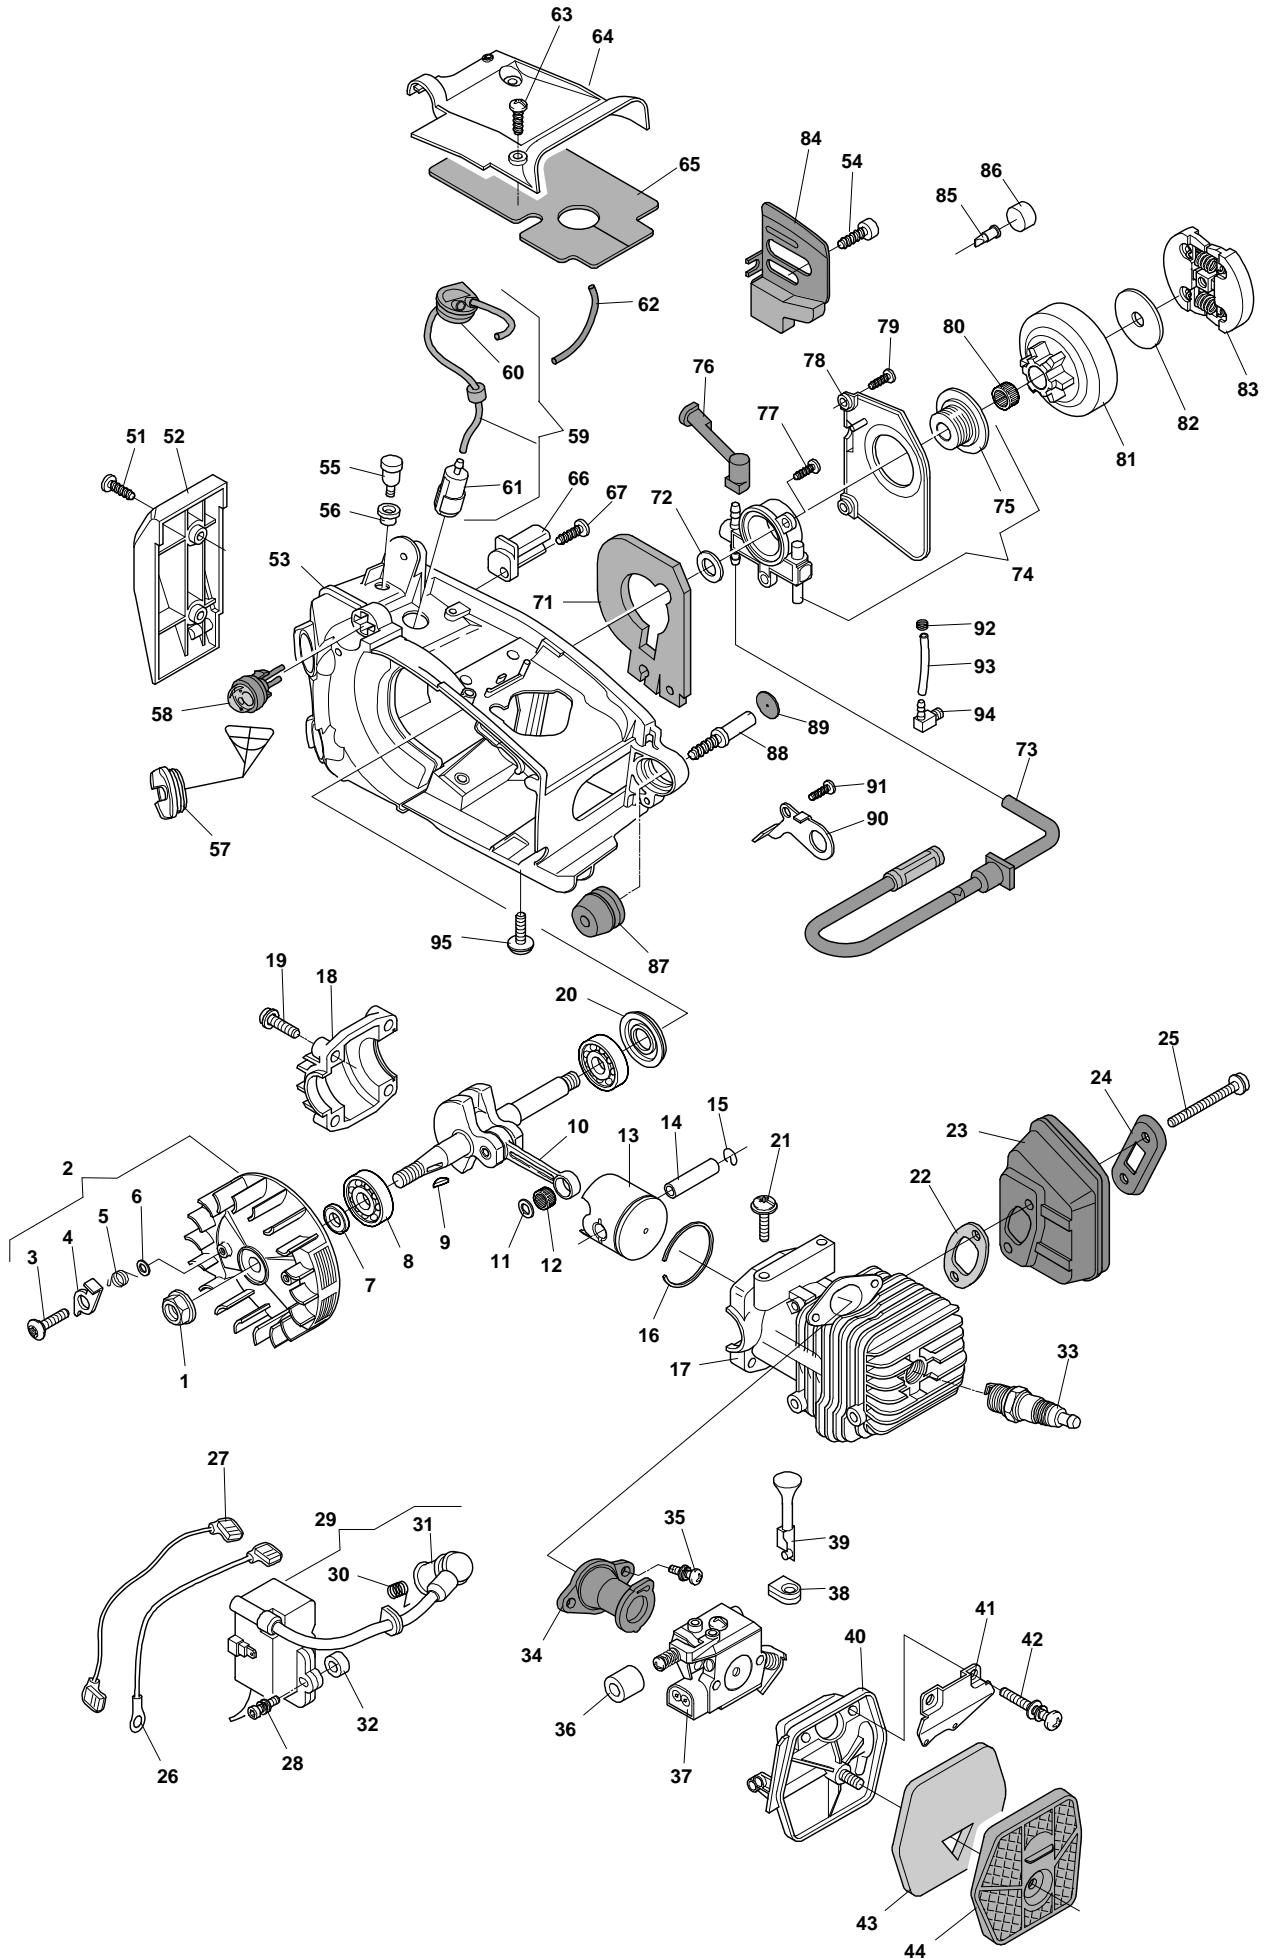

Engine

XC 27 P - Model Year 2011

Engine

Pos.	Part no.	Q.ty	Description	Remarks
1	6995173	1	Nut	
2	6995207	1	Flywheel Assy	
3	6995224	2	Screw	
4	6995208	2	Flywheel Starter Hook	
5	6995250	2	Flywheel Spring	
6	6995225	2	Washer	
7	6995247	1	Seal Ring	
8	6995170	2	Ball Bearing	
9	6995018	1	Flywheel Key	
10	6995202	1	Crankshaft	
11	6995169	2	Washer	
12	6995237	1	Needle Bearing	
13	6995200	1	Piston	
14	6995172	1	Piston Pin	
15	6995171	2	Washer, Piston Pin	
16	6995201	1	Piston Ring	
17	6995245	1	Cylinder Assy	
18	6995186	1	Stabilizer	
19	6995252	4	Screw	
20	6995248	1	Seal Ring	
21	6995229	4	Screw	
22	6995185	1	Muffler Gasket	
23	6995246	1	Muffler	
24	6995251	1	Plate	
25	6995182	2	Screw	
26	6995210	1	Earth Cable	
27	6995227	1	Stop Wire	
28	6995234	2	Screw	
29	6995209	1	Electronic Coil	
30	6995022	1	Spark Plug Spring	
31	6995066	1	Spark Plug Cover	
32	6995238	2	Bushing	
33	3210024	1	Spark Plug	
34	6995183	1	Intake Manifold Assy	
35	6995167	2	Screw	
36	6995212	1	Gasket	
37	6995244	1	Carburettor	
38	6995214	1	Grommet	
39	6995213	1	Choke Lever Rod	
40	6995243	1	Air Filter Support	
41	6995168	2	Screw	
41	6995211	1	Plate	
43	6995217	1	Air Filter	
44	6995216	1	Air Cleaner Cover	
51	23878008/0	2	Screw	
52	6995175	1	Front Cover	
53	6995239	1	Crankase Ass.Y	
54	6995187	2	Screw	
55	6995221	1	Breather Valve Ass.Y	
56	6995232	1	Grommet	
57	6995193	2	Cap Ass'Y	
58	6995228	1	Air Purge	
59	6995188	1	Grommet Ass.Y	
60	6995189	1	Grommet	
61	6995174	1	Fuel Pickup Assy	
62	6995190	1	Tube	
63	23878008/0	2	Screw	
64	6995249	1	Upper Cover	
65	6995194	1	Guard	
66	6995180	1	Chain Guard	
67	6995179	1	Screw	
71	6995204	1	Gasket	
72	6995223	1	Washer	
73	6995191	1	Filter Intank Assy With Pipe	
74	383594507/0	1	Oil Pump Assy	
75	323878075/0	1	Female Screw